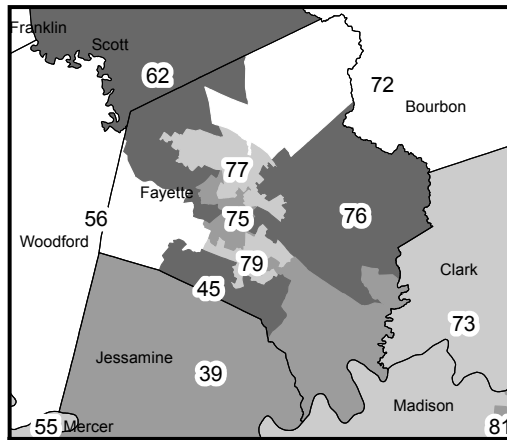

Jefferson Co. Detail

Fayette Co. Detail

Northern Ky. Detail

1996 Kentucky House Districts

House Plan became law (KRS 5.201 - 5.300) January 11, 1996, with enactment of House Bill 1.