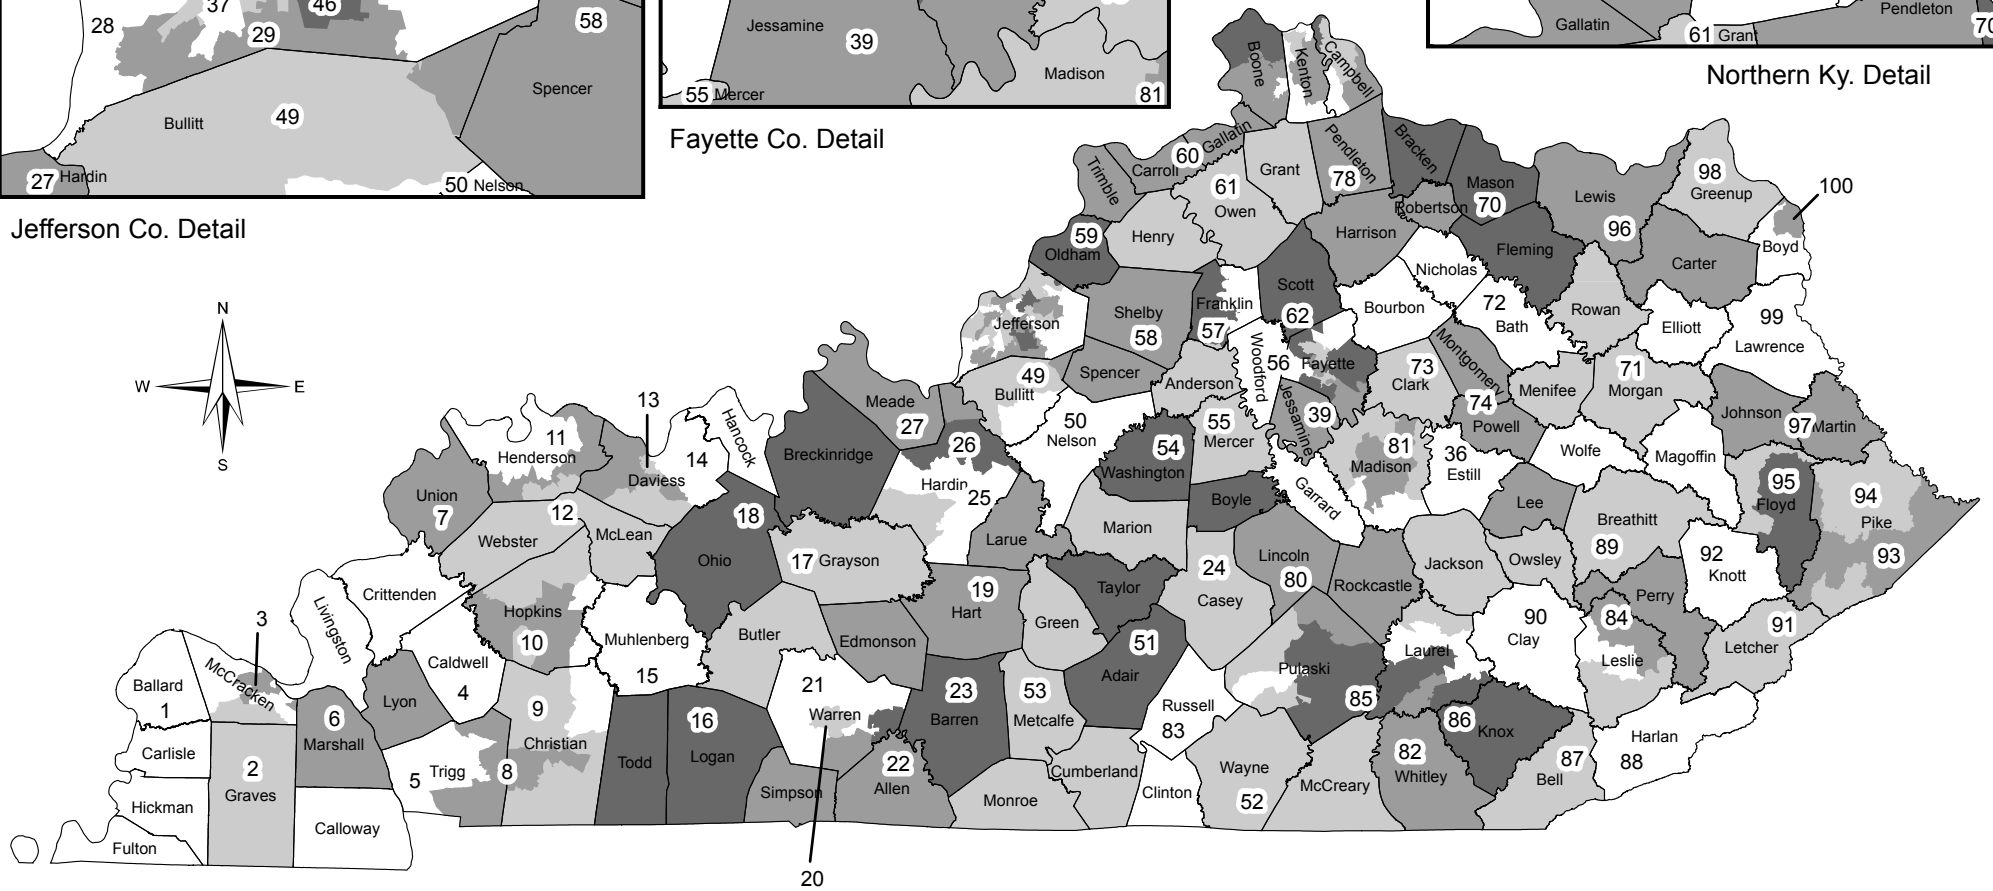

Jefferson Co. Detail

Fayette Co. Detail

Northern Ky. Detail

1996 Kentucky House Districts

House Plan became law (KRS 5.201 - 5.300) January 11, 1996, with enactment of House Bill 1.