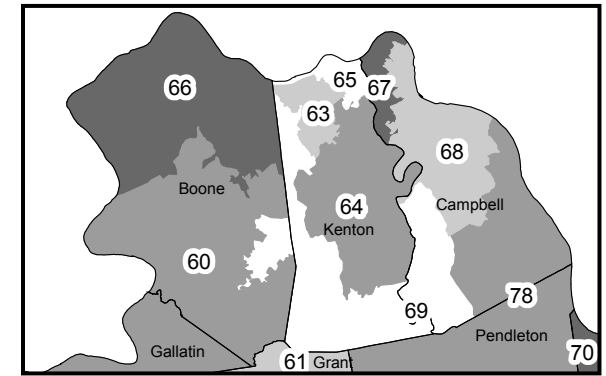

Jefferson Co. Detail

Fayette Co. Detail

Northern Ky. Detail

1996 Kentucky House Districts

House Plan became law (KRS 5.201 - 5.300) January 11, 1996, with enactment of House Bill 1.