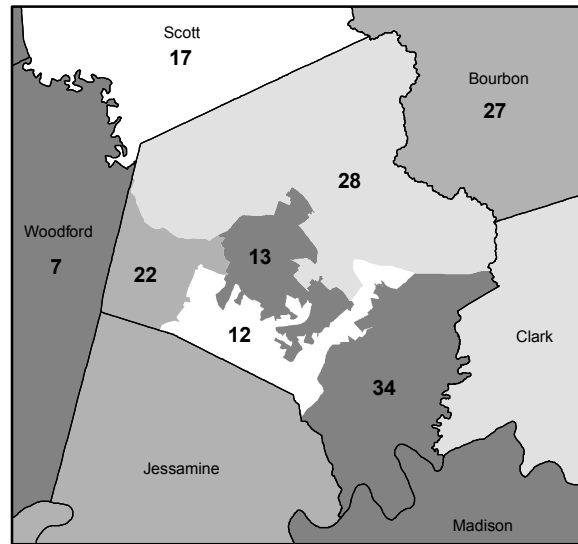

Jefferson Co. Detail

Fayette Co. Detail

Northern KY Detail

Kentucky Senate Districts

Senate Plan (SH001A02) became law (KRS 5.101 - 5.138) August 23, 2013, with enactment of House Bill 1.