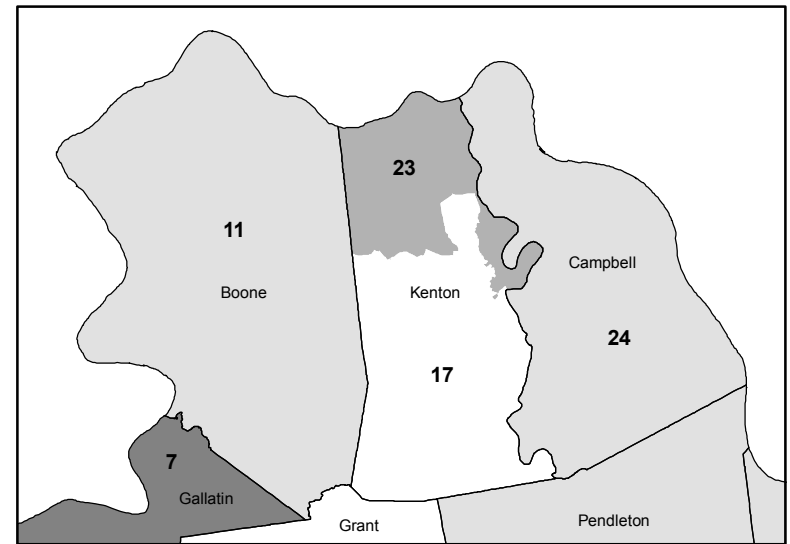

Jefferson Co. Detail

Fayette Co. Detail

Northern KY Detail

Kentucky Senate Districts

Senate Plan (SH001A02) became law (KRS 5.101 - 5.138) August 23, 2013, with enactment of House Bill 1.