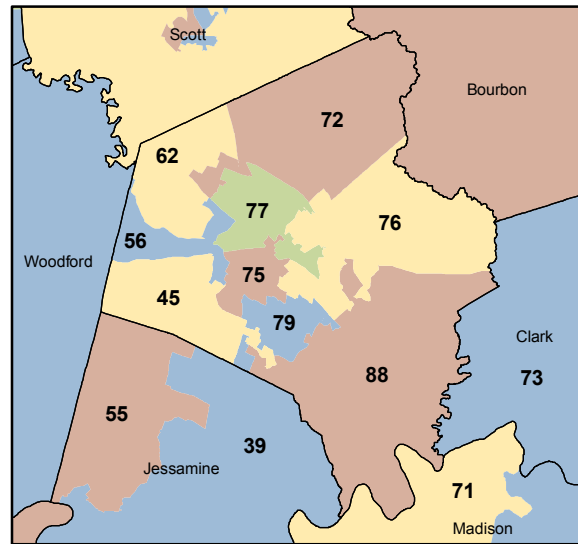

Jefferson Co. Detail

Fayette Co. Detail

Northern KY Detail

Kentucky House Districts

House Plan (HH001M01) became law (KRS 5.201 - 5.300) August 23, 2013, with enactment of House Bill 1.