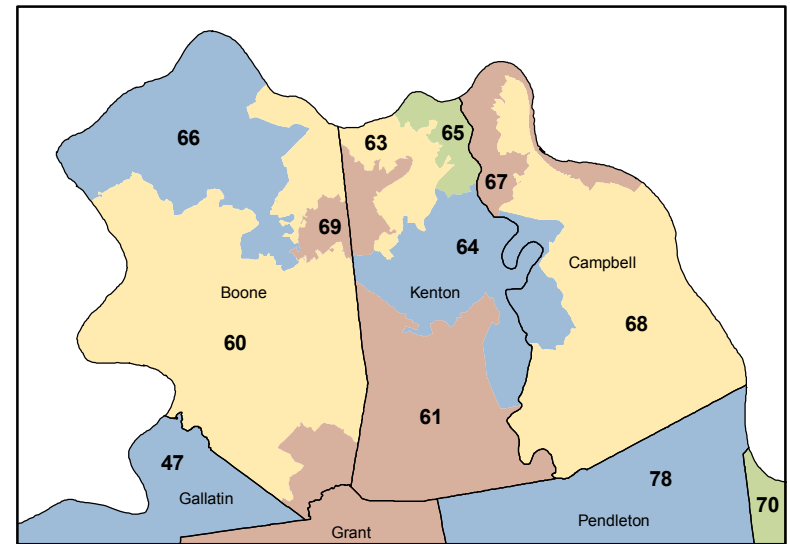

Jefferson Co. Detail

Fayette Co. Detail

Northern KY Detail

Kentucky House Districts

House Plan (HH001M01) became law (KRS 5.201 - 5.300) August 23, 2013, with enactment of House Bill 1.