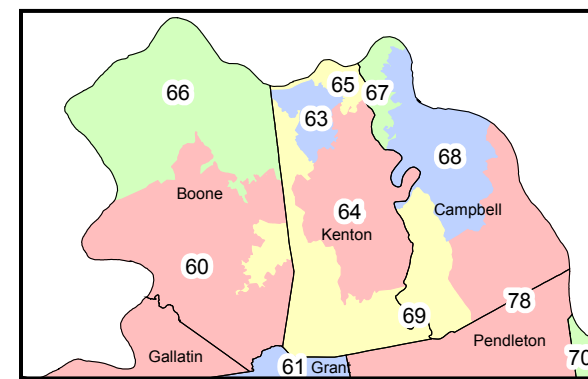

Jefferson Co. Detail

Fayette Co. Detail

Northern Ky. Detail

1996 Kentucky House Districts

House Plan became law (KRS 5.201 - 5.300) January 11, 1996, with enactment of House Bill 1.