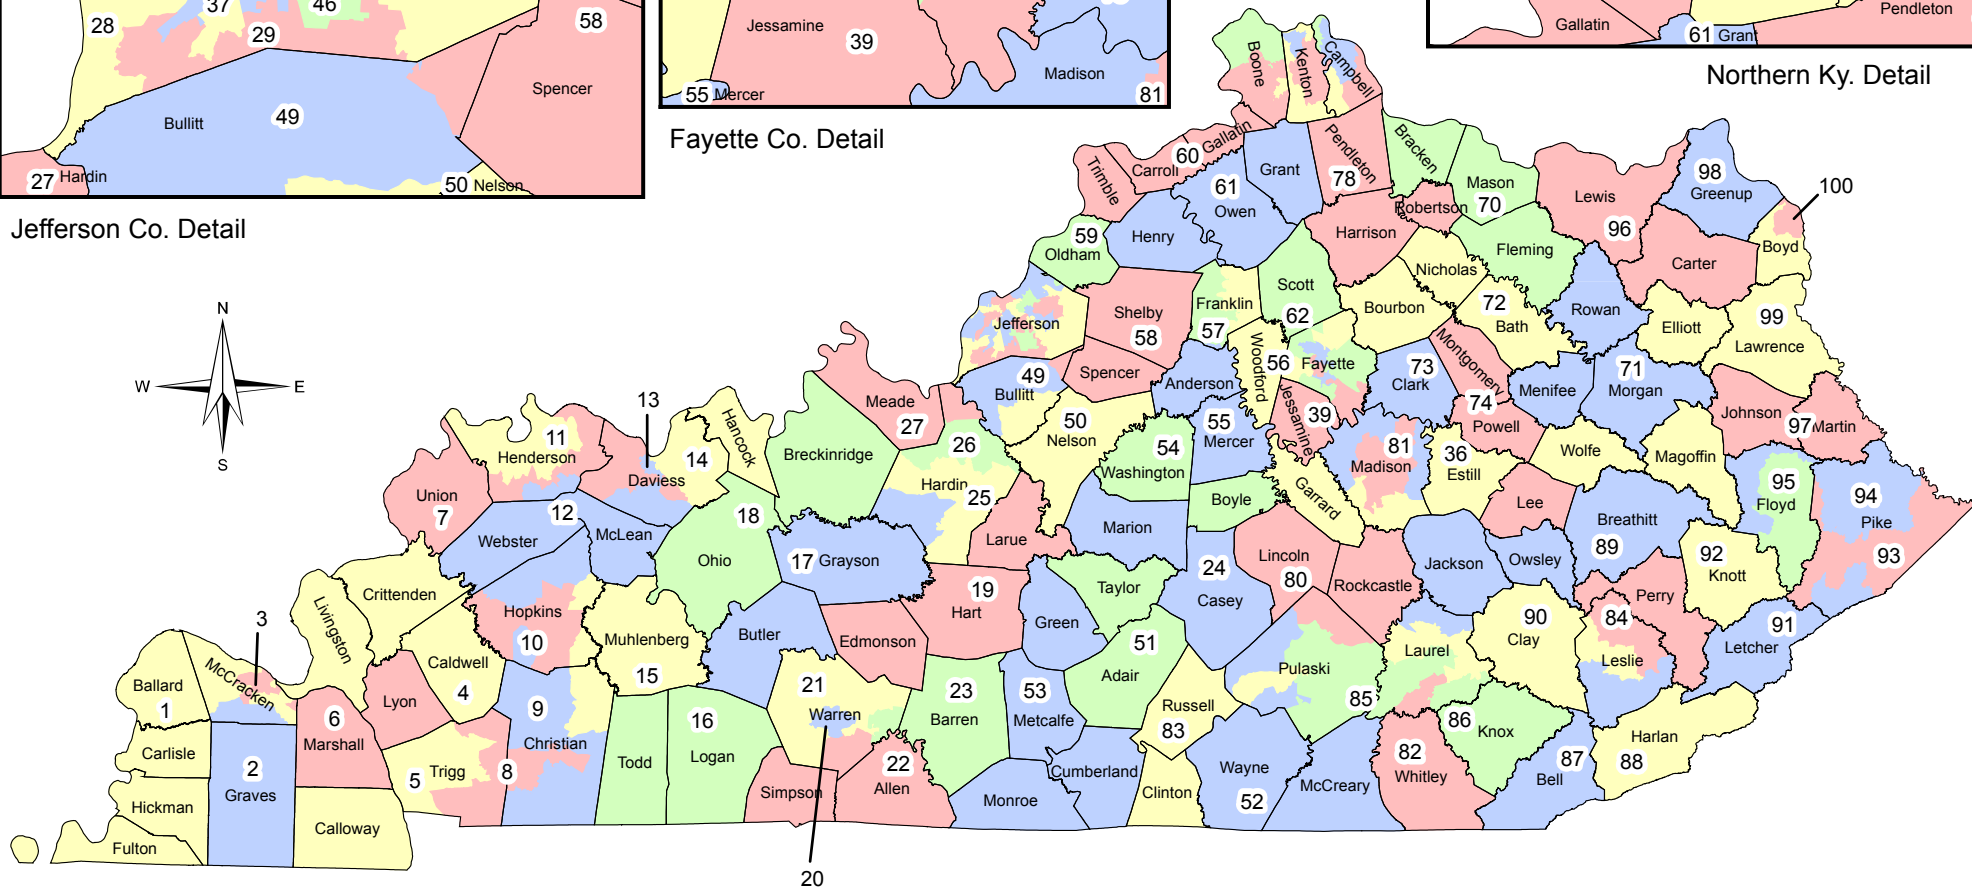

Jefferson Co. Detail

Fayette Co. Detail

Northern Ky. Detail

1996 Kentucky House Districts

House Plan became law (KRS 5.201 - 5.300) January 11, 1996, with enactment of House Bill 1.