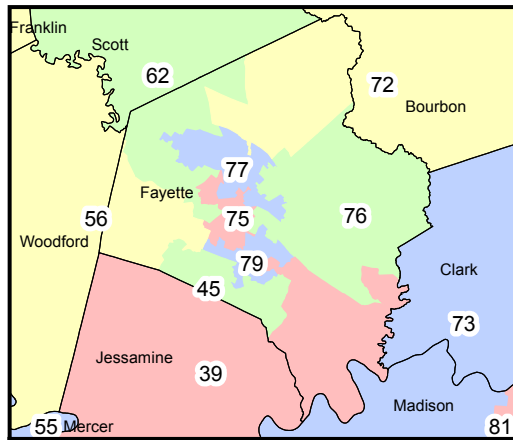

Jefferson Co. Detail

Fayette Co. Detail

Northern Ky. Detail

1996 Kentucky House Districts

House Plan became law (KRS 5.201 - 5.300) January 11, 1996, with enactment of House Bill 1.