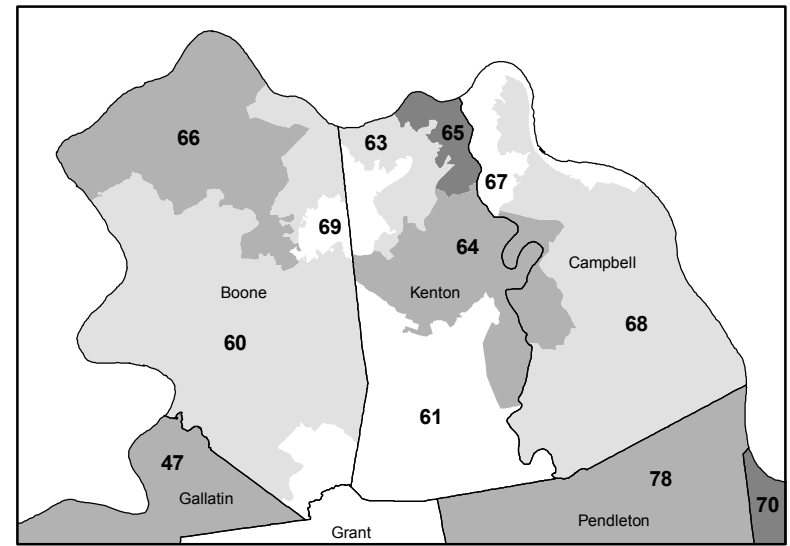

Jefferson Co. Detail

Fayette Co. Detail

Northern KY Detail

Kentucky House Districts

House Plan (HH001M01) became law (KRS 5.201 - 5.300) August 23, 2013, with enactment of House Bill 1.