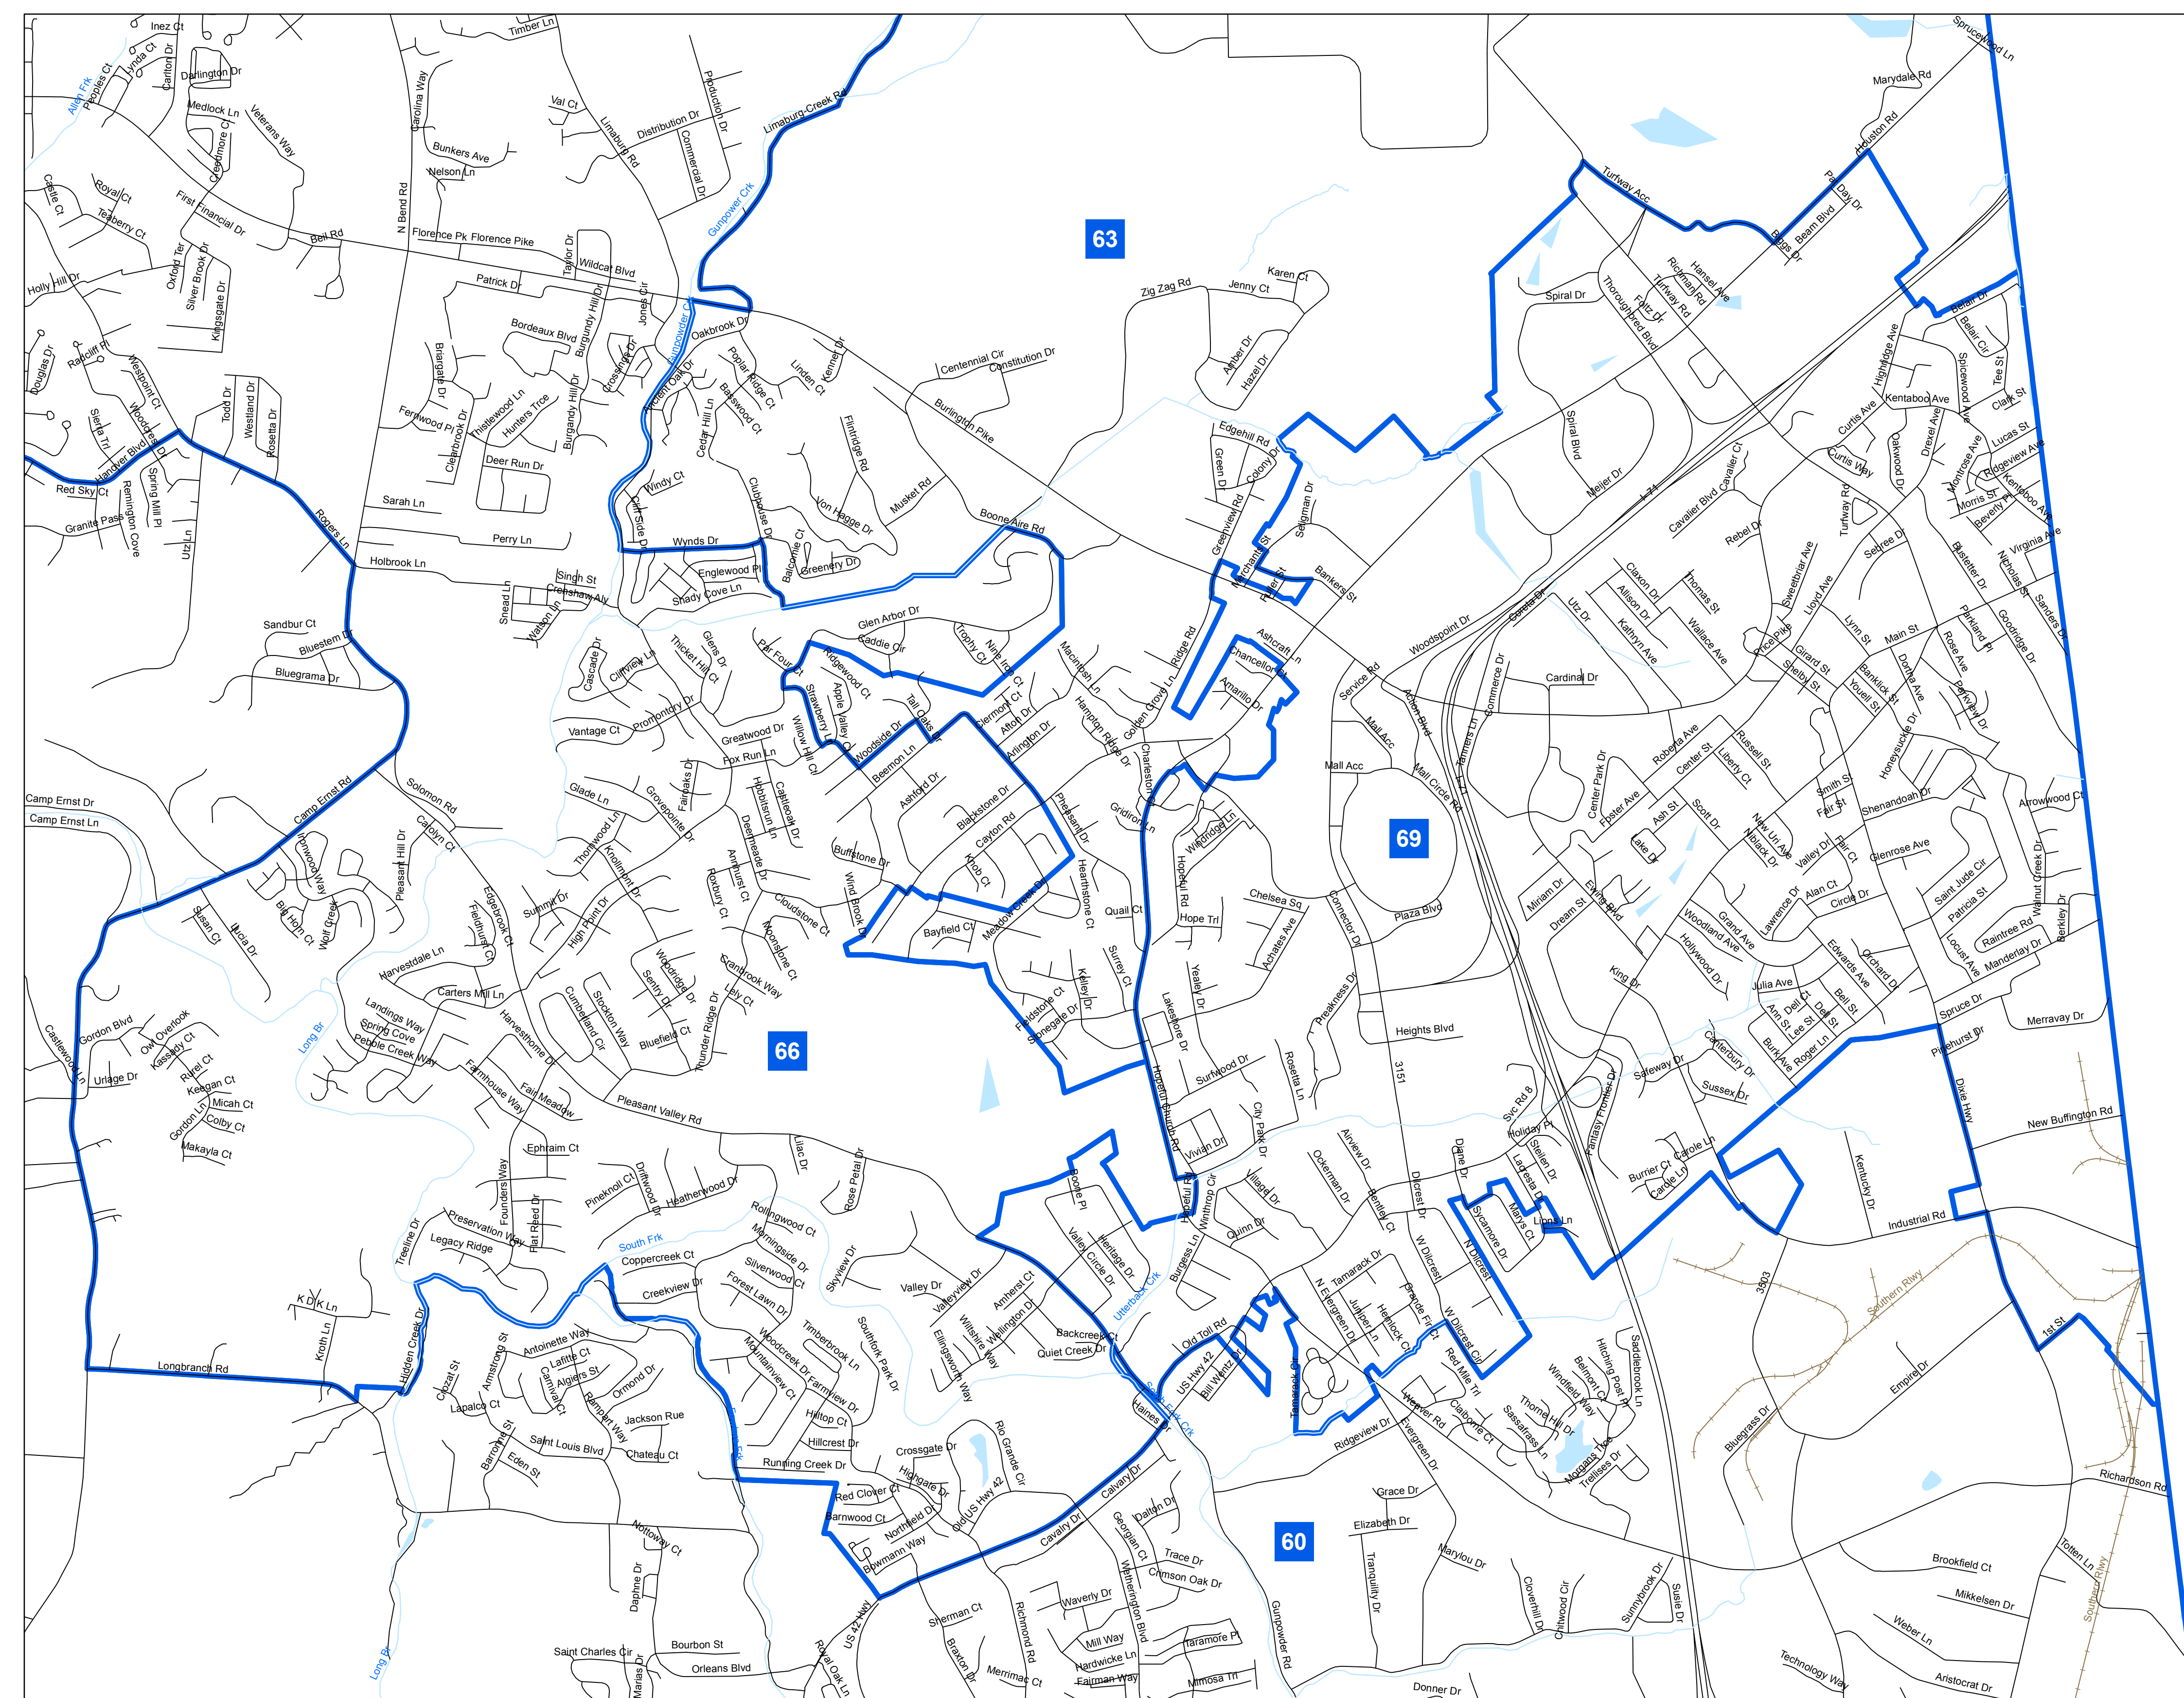

Boone County House Districts

House Plan (HH001M01) became law (KRS 5.201 - 5.300)
August 23, 2013, with enactment of House Bill 1.

- Roads
- Rails
- Water
- District Line