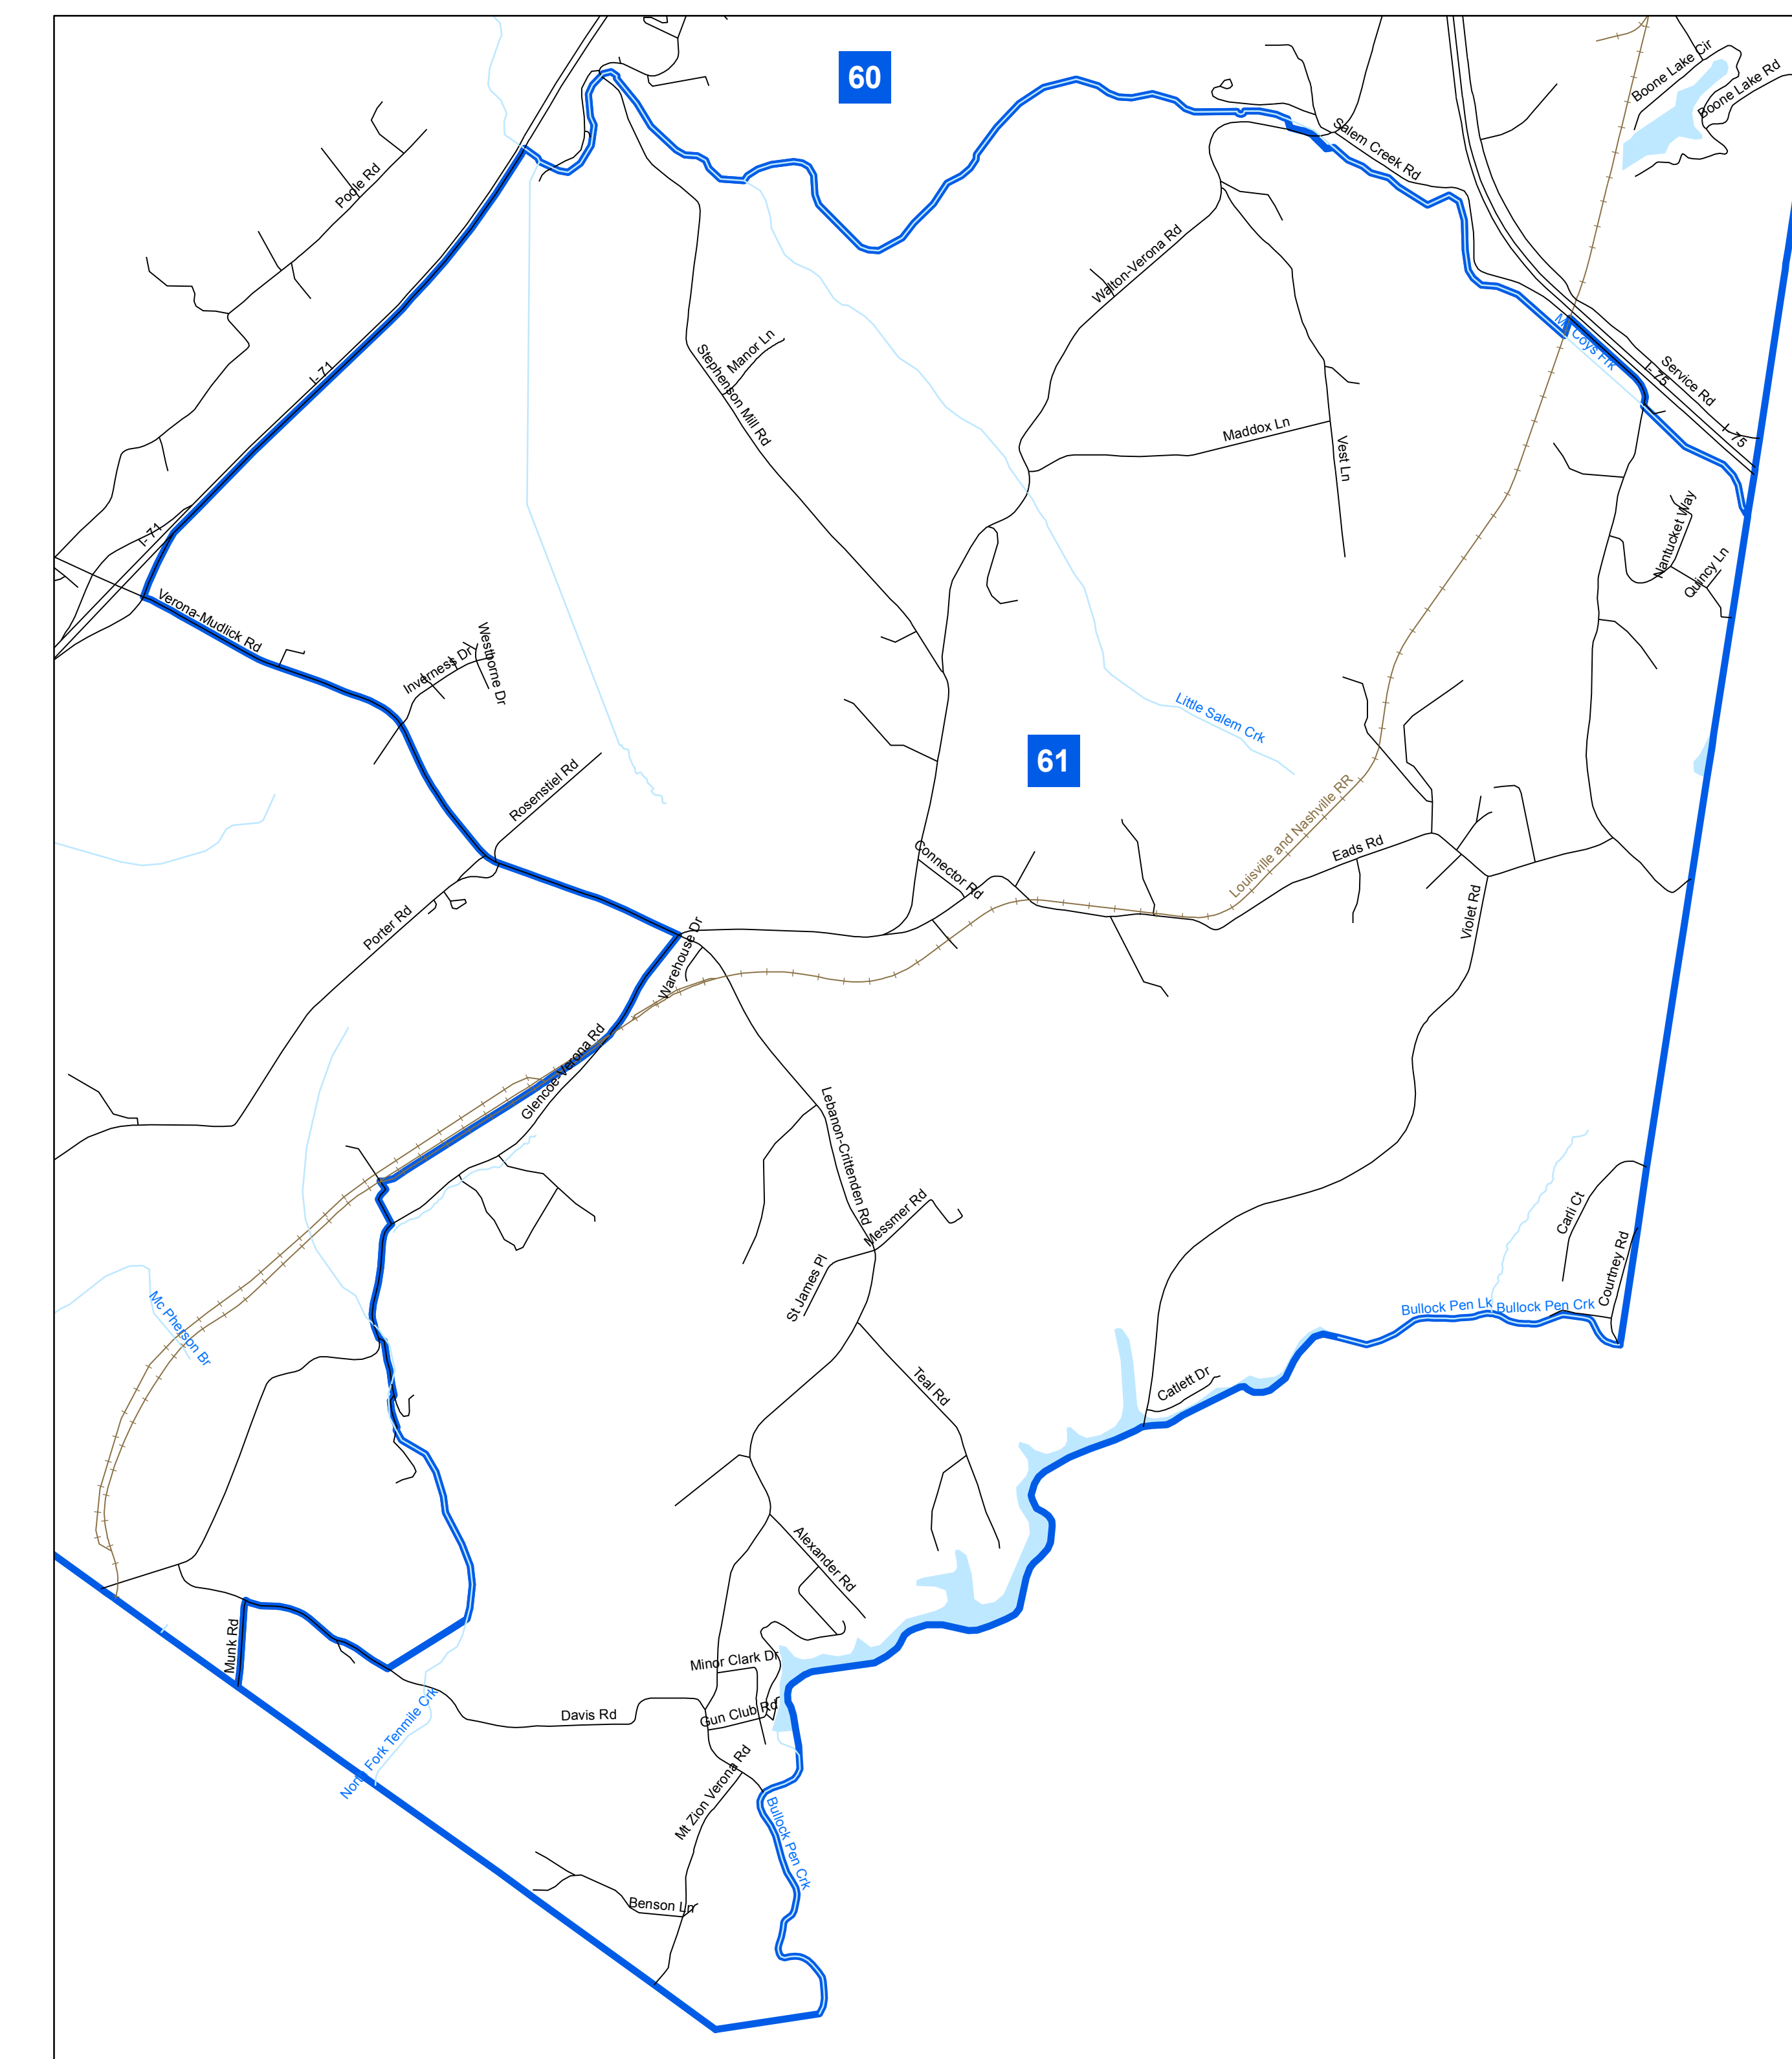

Boone County House Districts

House Plan (HH001M01) became law (KRS 5.201 - 5.300)
August 23, 2013, with enactment of House Bill 1.

- Roads
- Rails
- Water
- District Line