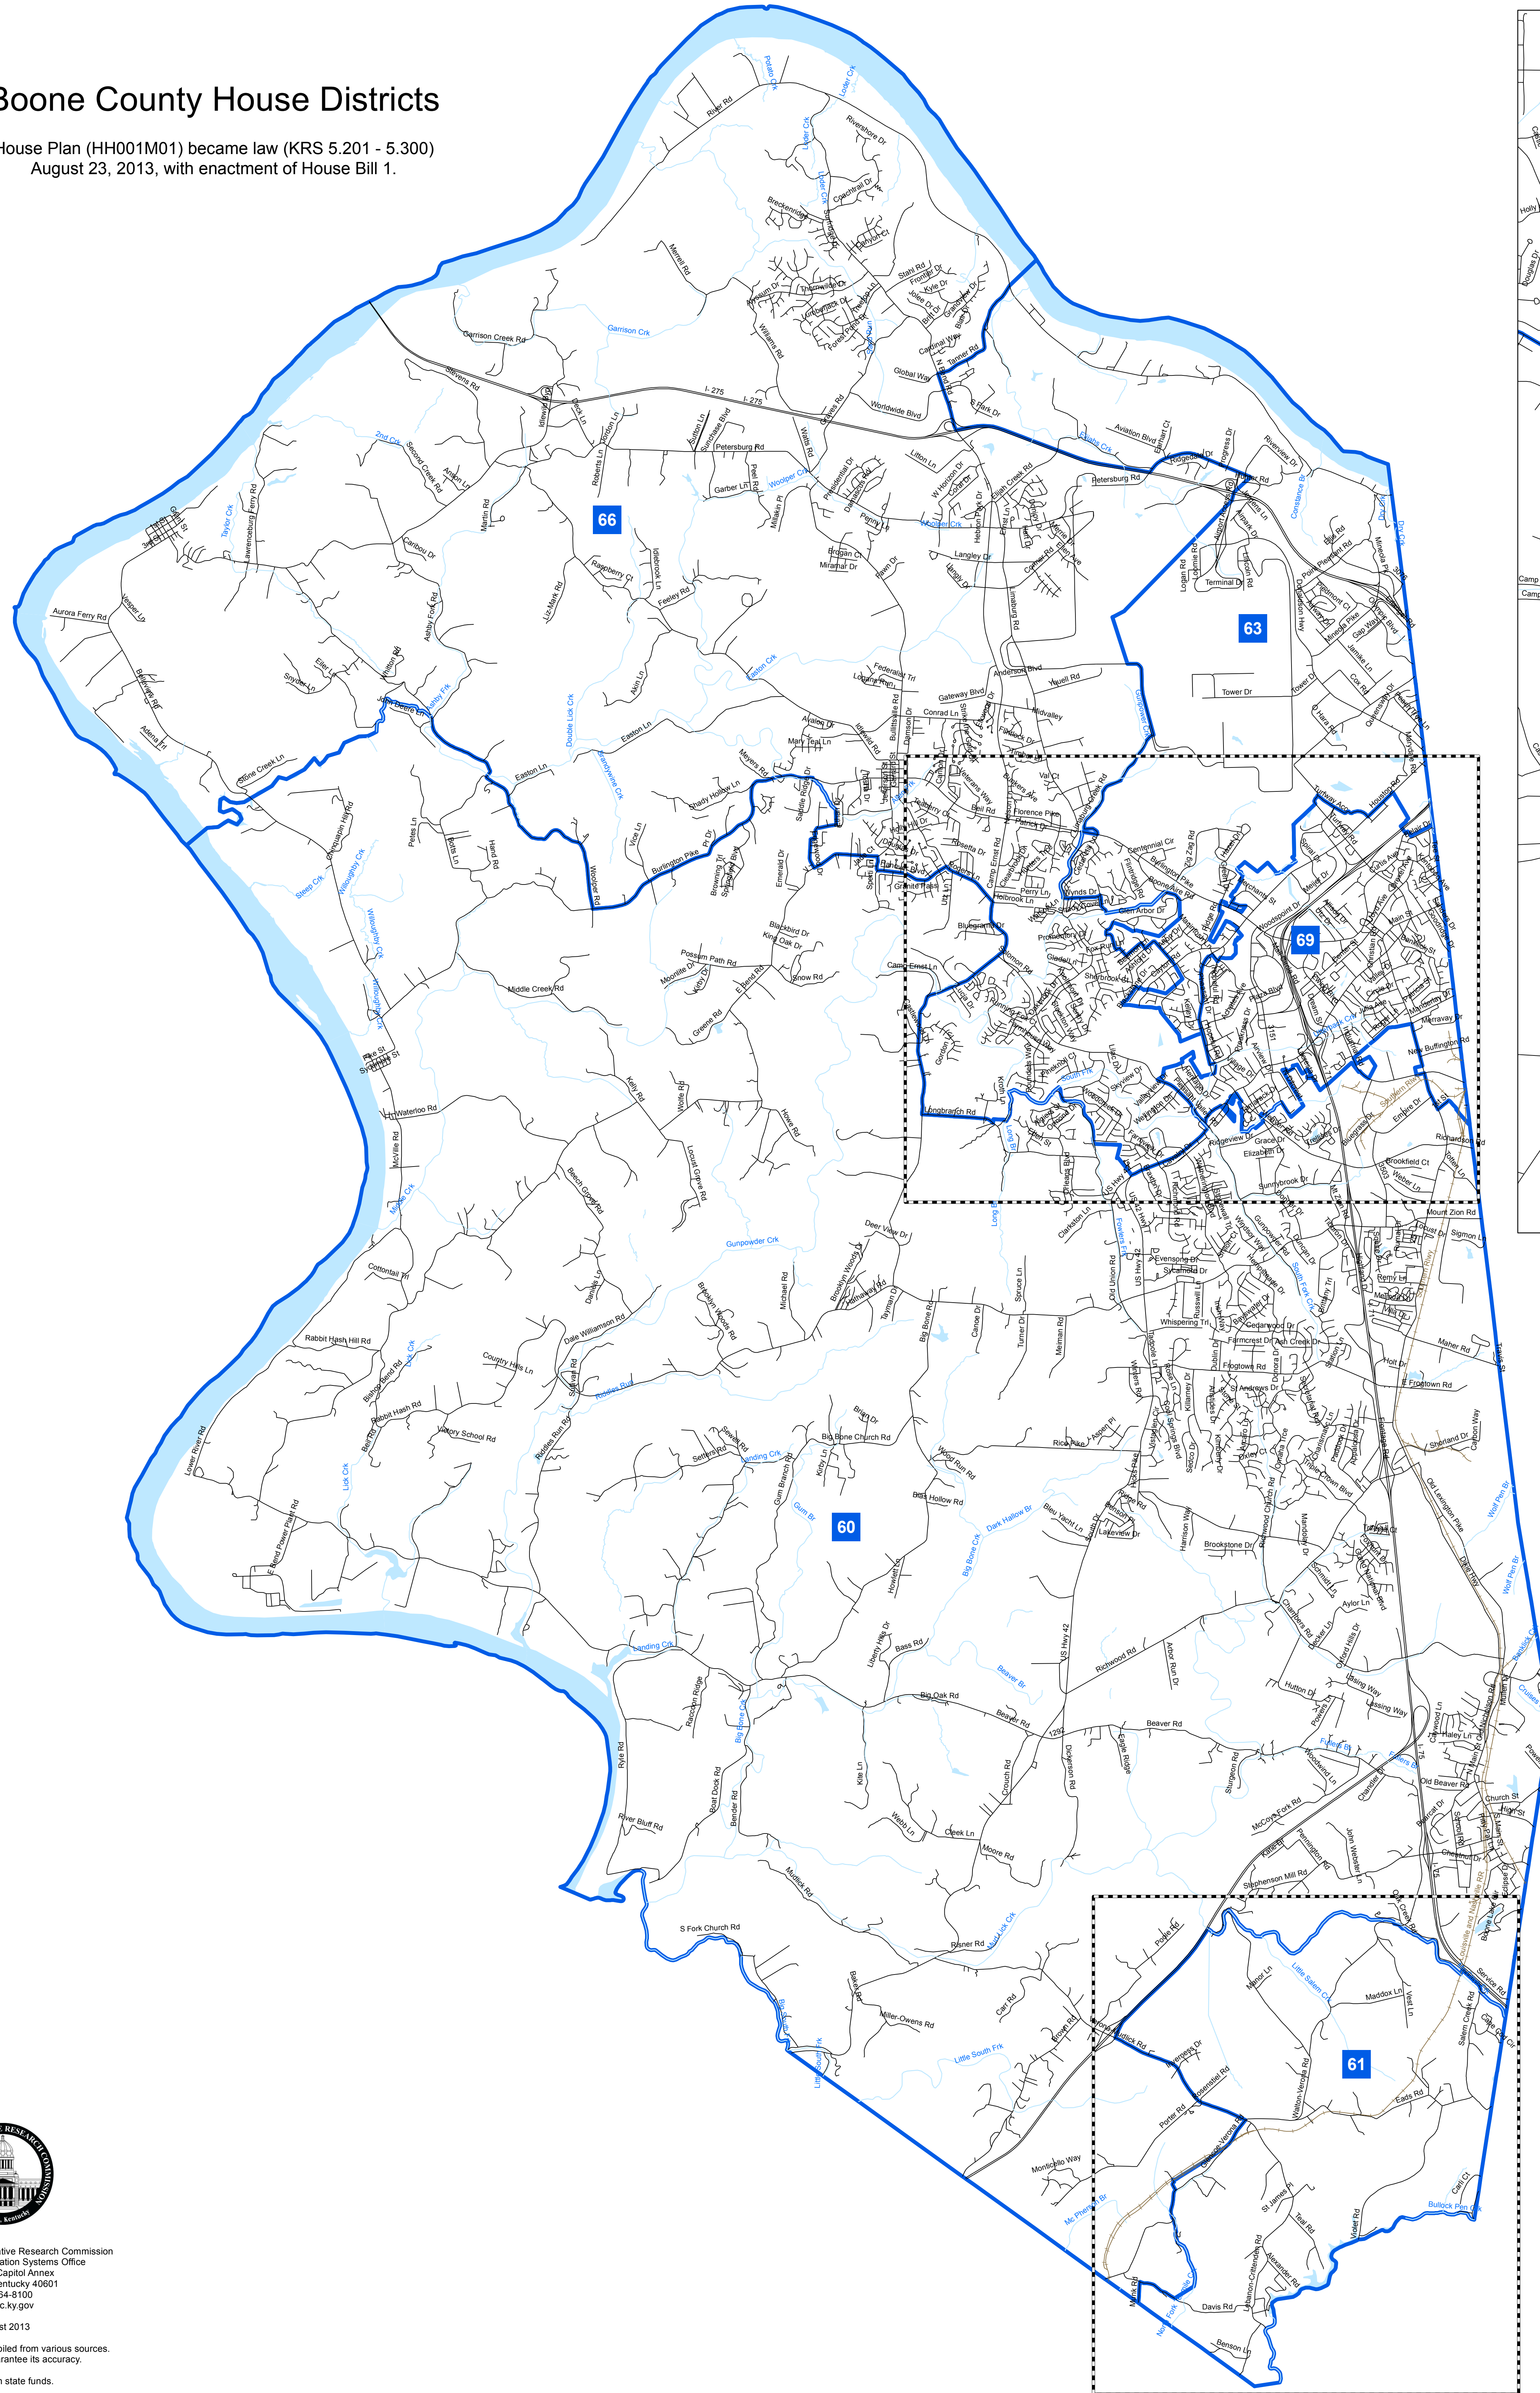

Boone County House Districts

House Plan (HH001M01) became law (KRS 5.201 - 5.300)
August 23, 2013, with enactment of House Bill 1.

- Roads
- Rails
- Water
- District Line