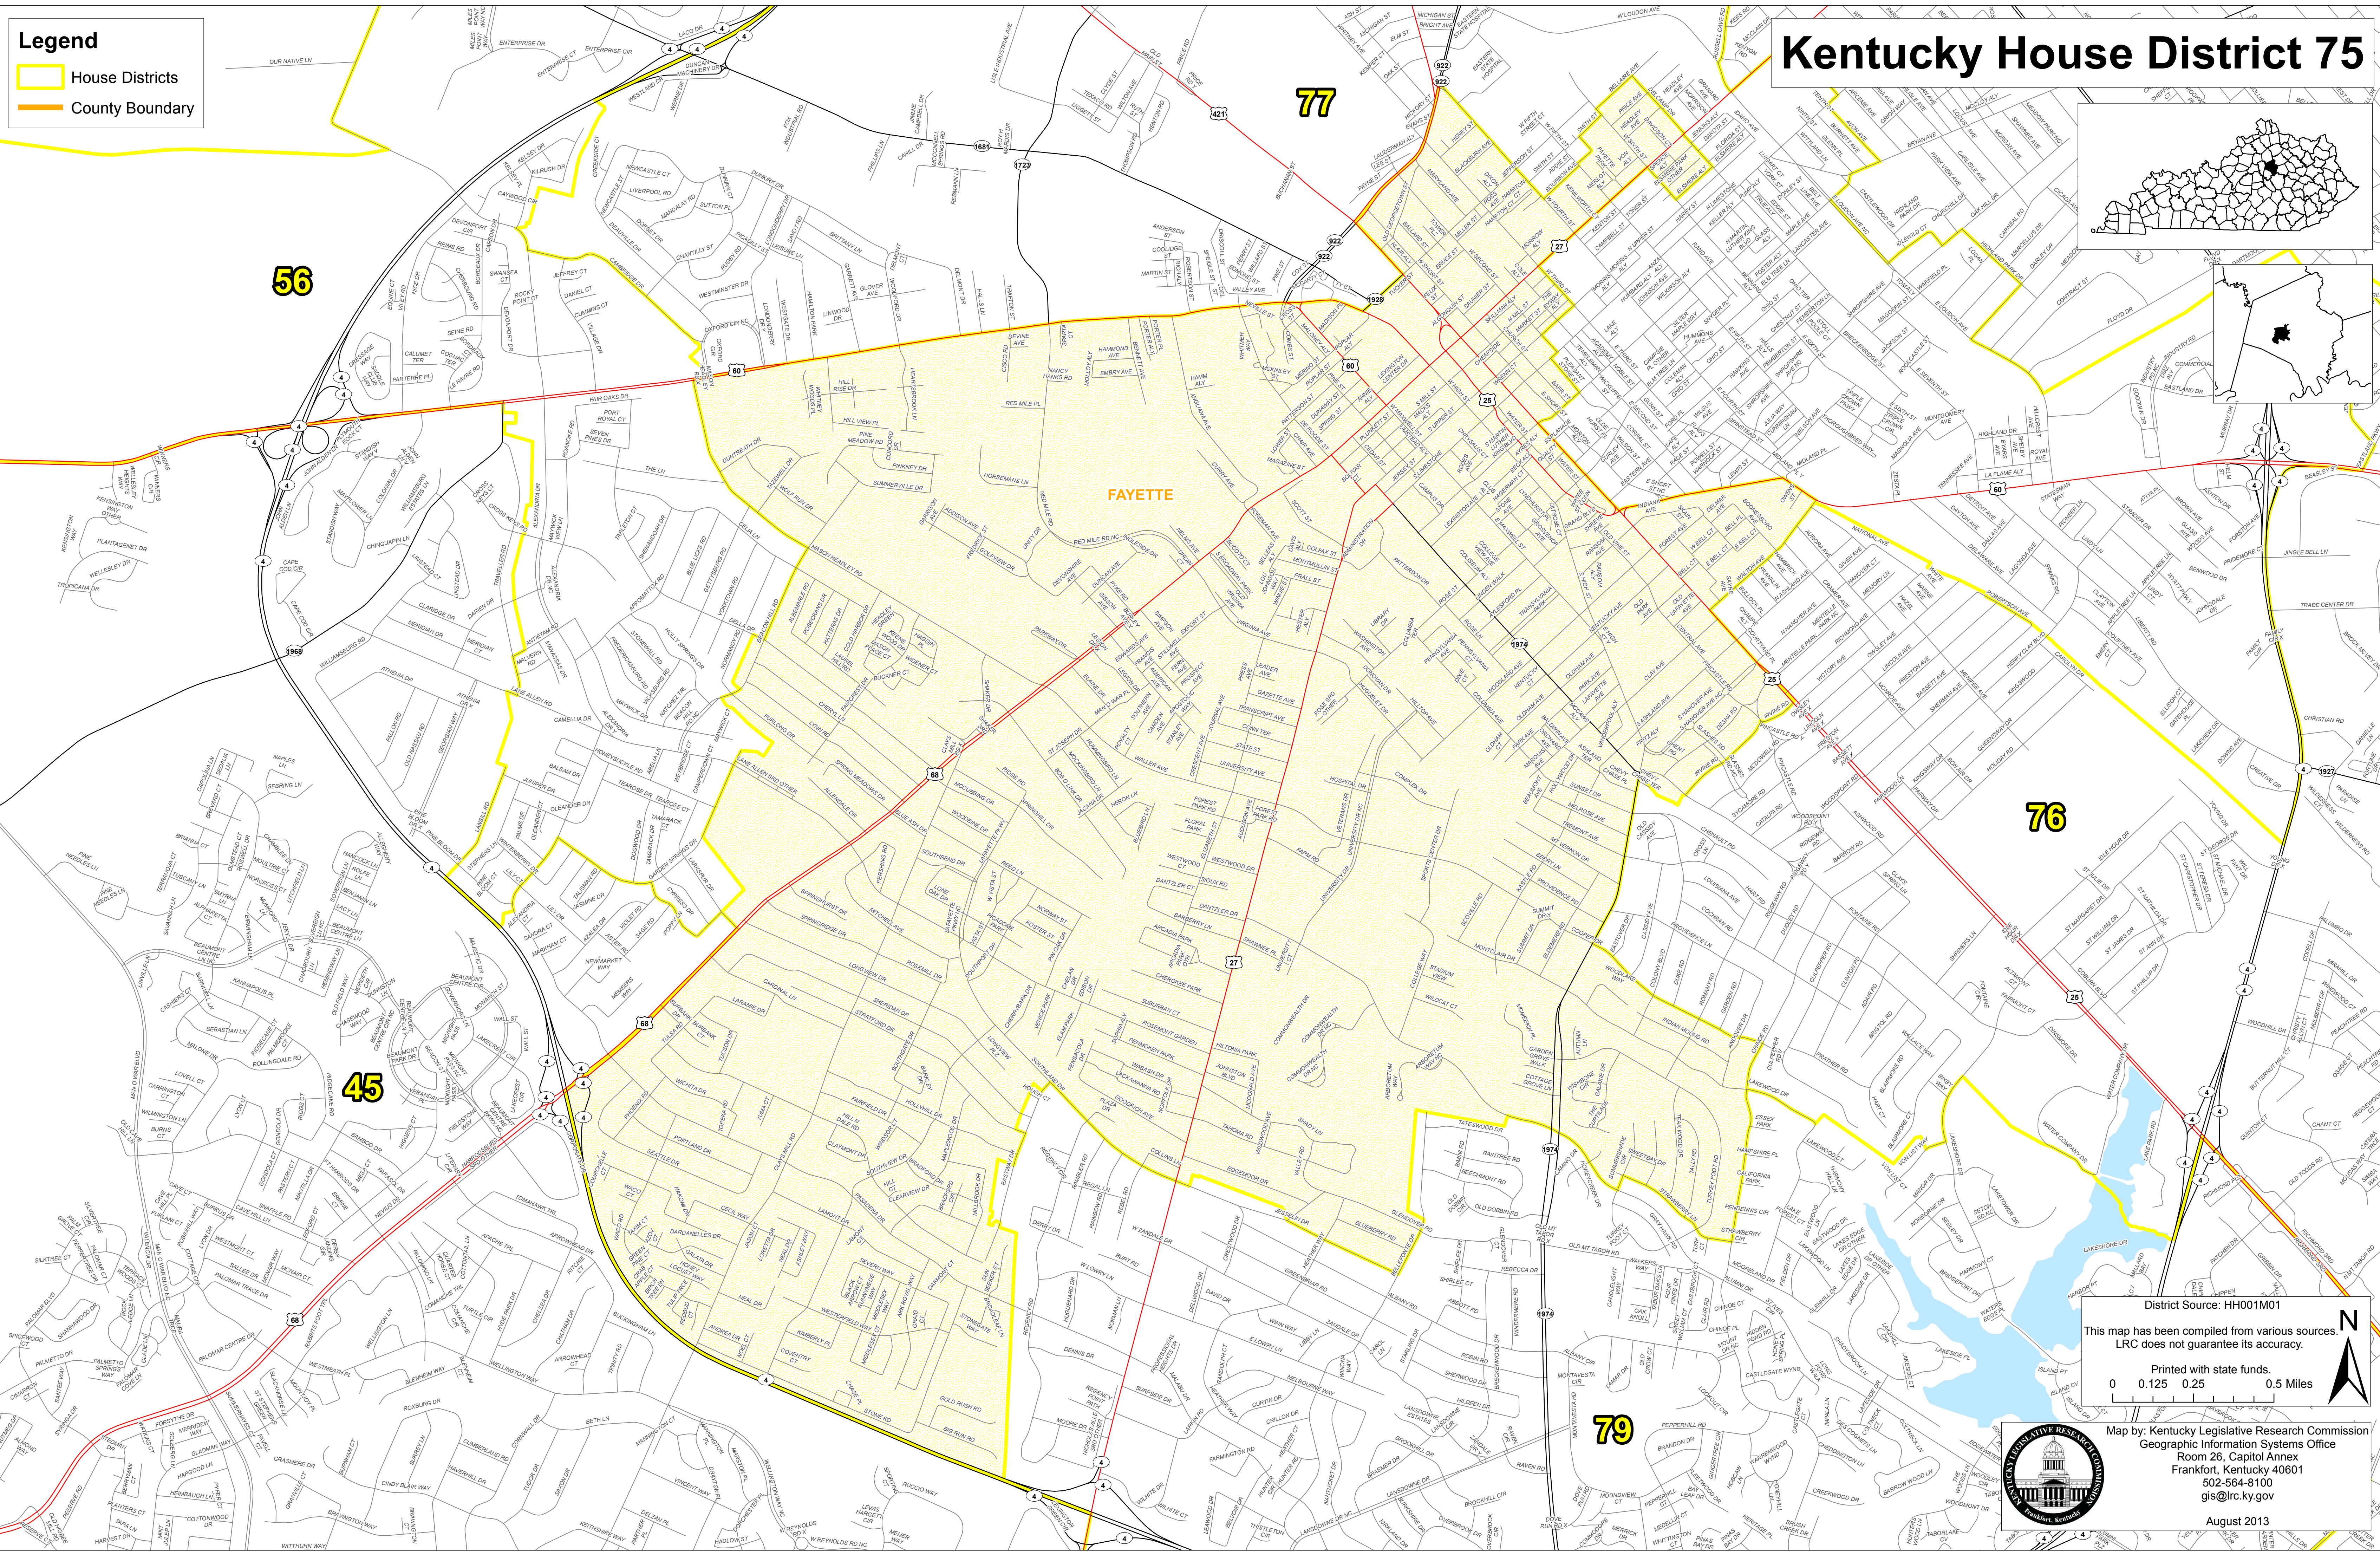

**Legend**

- House Districts
- County Boundary

# Kentucky House District 75

District Source: HH001M01  
 This map has been compiled from various sources. LRC does not guarantee its accuracy.  
 Printed with state funds.  
 0 0.125 0.25 0.5 Miles

Map by: Kentucky Legislative Research Commission  
 Geographic Information Systems Office  
 Room 26, Capitol Annex  
 Frankfort, Kentucky 40601  
 502-564-8100  
 gis@lrc.ky.gov