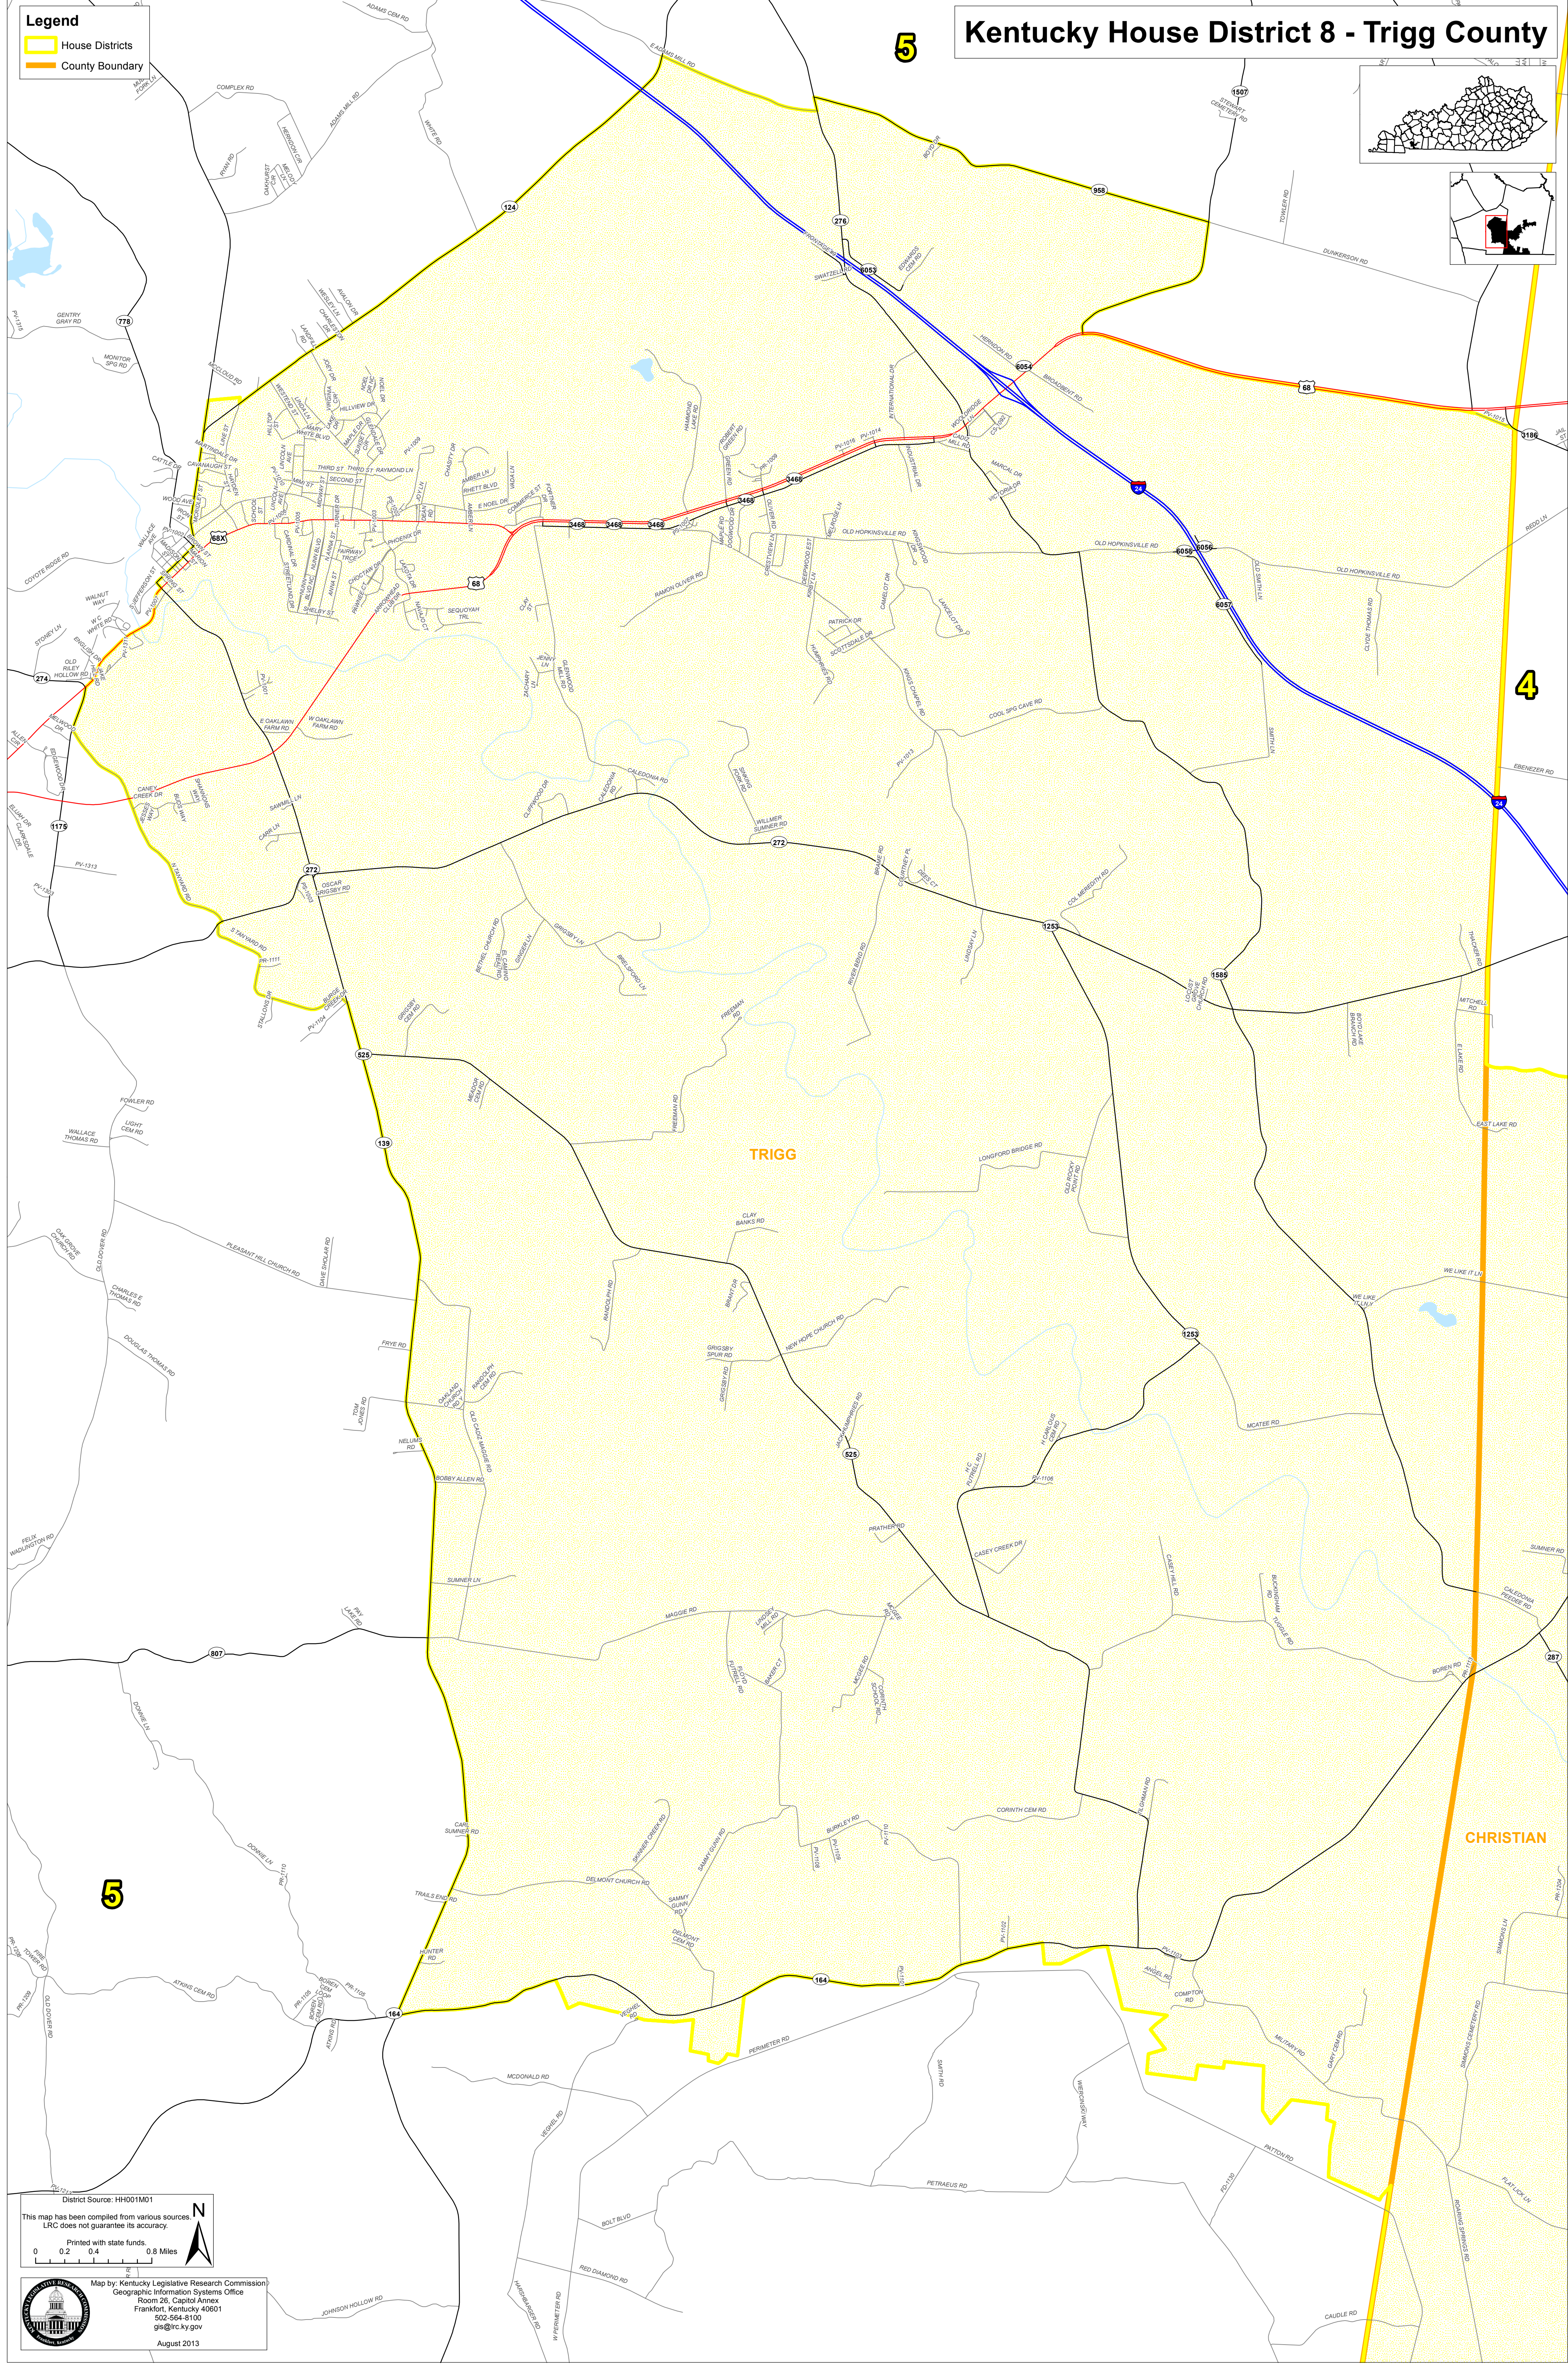

Legend

- House Districts
- County Boundary

5 Kentucky House District 8 - Trigg County

District Source: HH001M01
 This map has been compiled from various sources.
 LRC does not guarantee its accuracy.
 Printed with state funds.
 0 0.2 0.4 0.8 Miles

Map by: Kentucky Legislative Research Commission
 Geographic Information Systems Office
 Room 26, Capitol Annex
 Frankfort, Kentucky 40601
 502-564-8100
 gs@lrc.ky.gov
 August 2013