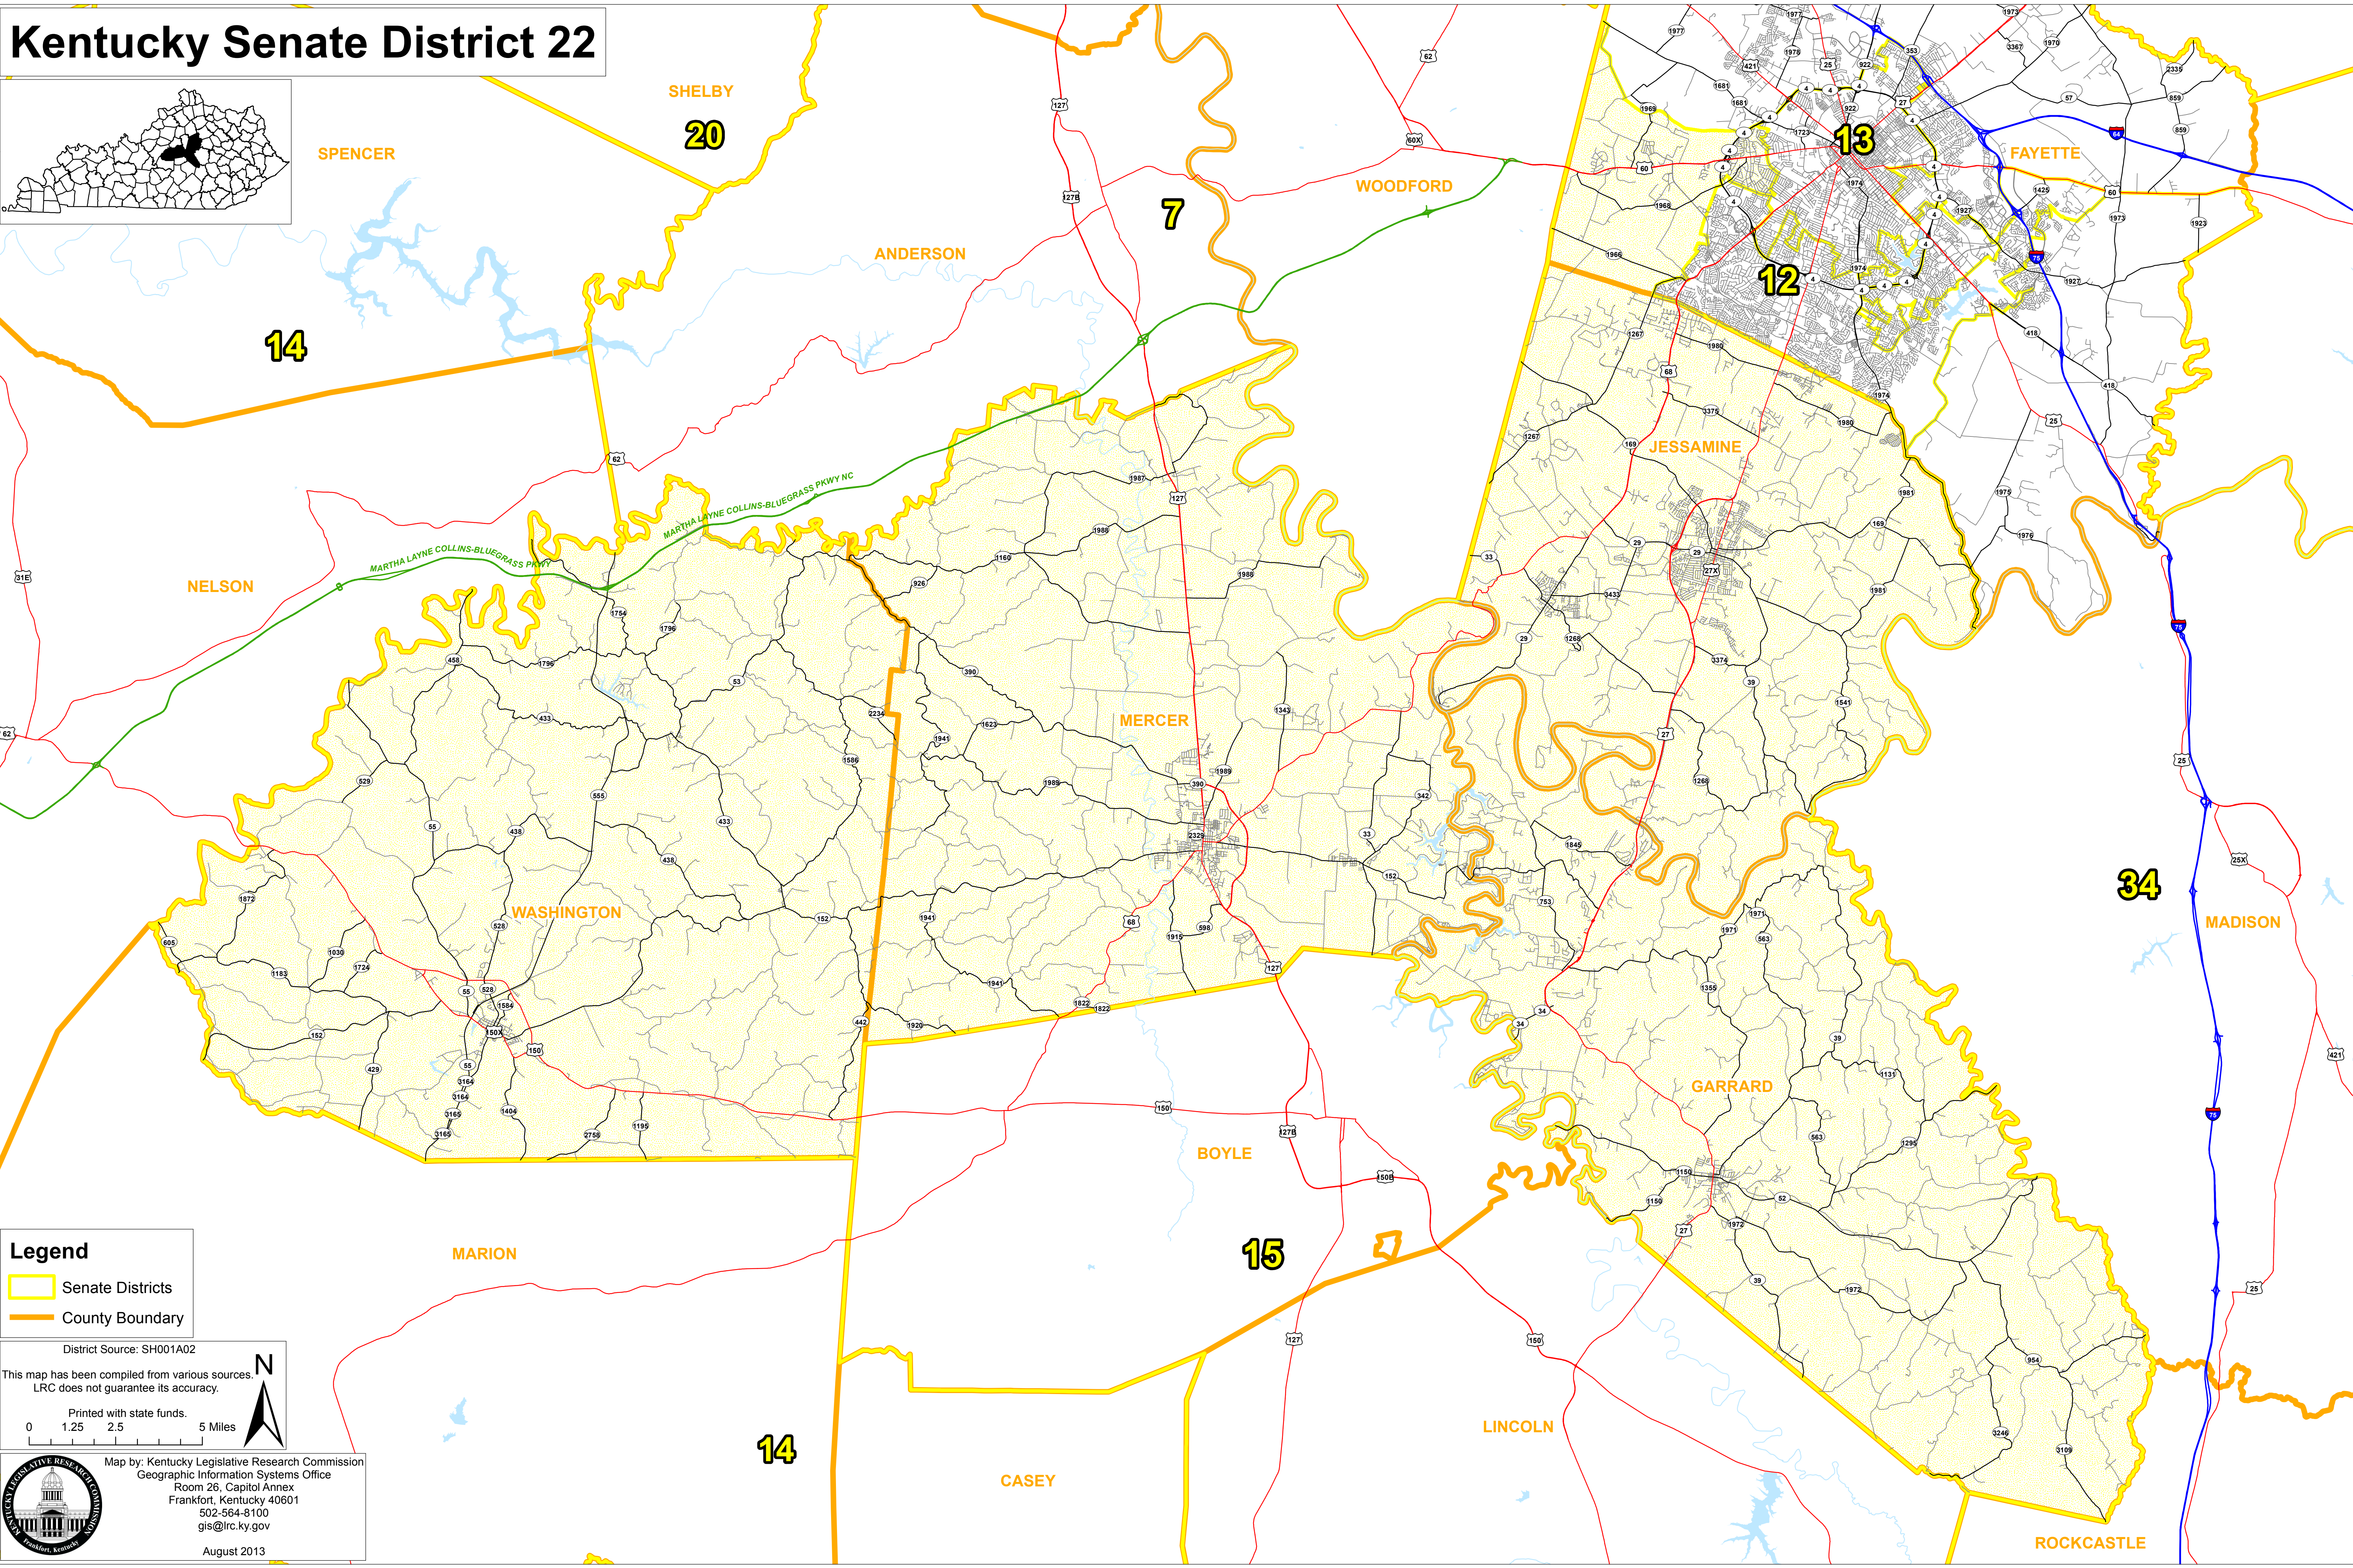

Kentucky Senate District 22

Legend

- Senate Districts
- County Boundary

District Source: SH001A02

This map has been compiled from various sources. LRC does not guarantee its accuracy.

Printed with state funds.

0 1.25 2.5 5 Miles

Map by: Kentucky Legislative Research Commission
Geographic Information Systems Office
Room 26, Capitol Annex
Frankfort, Kentucky 40601
502-564-8100
gis@lrc.ky.gov

August 2013