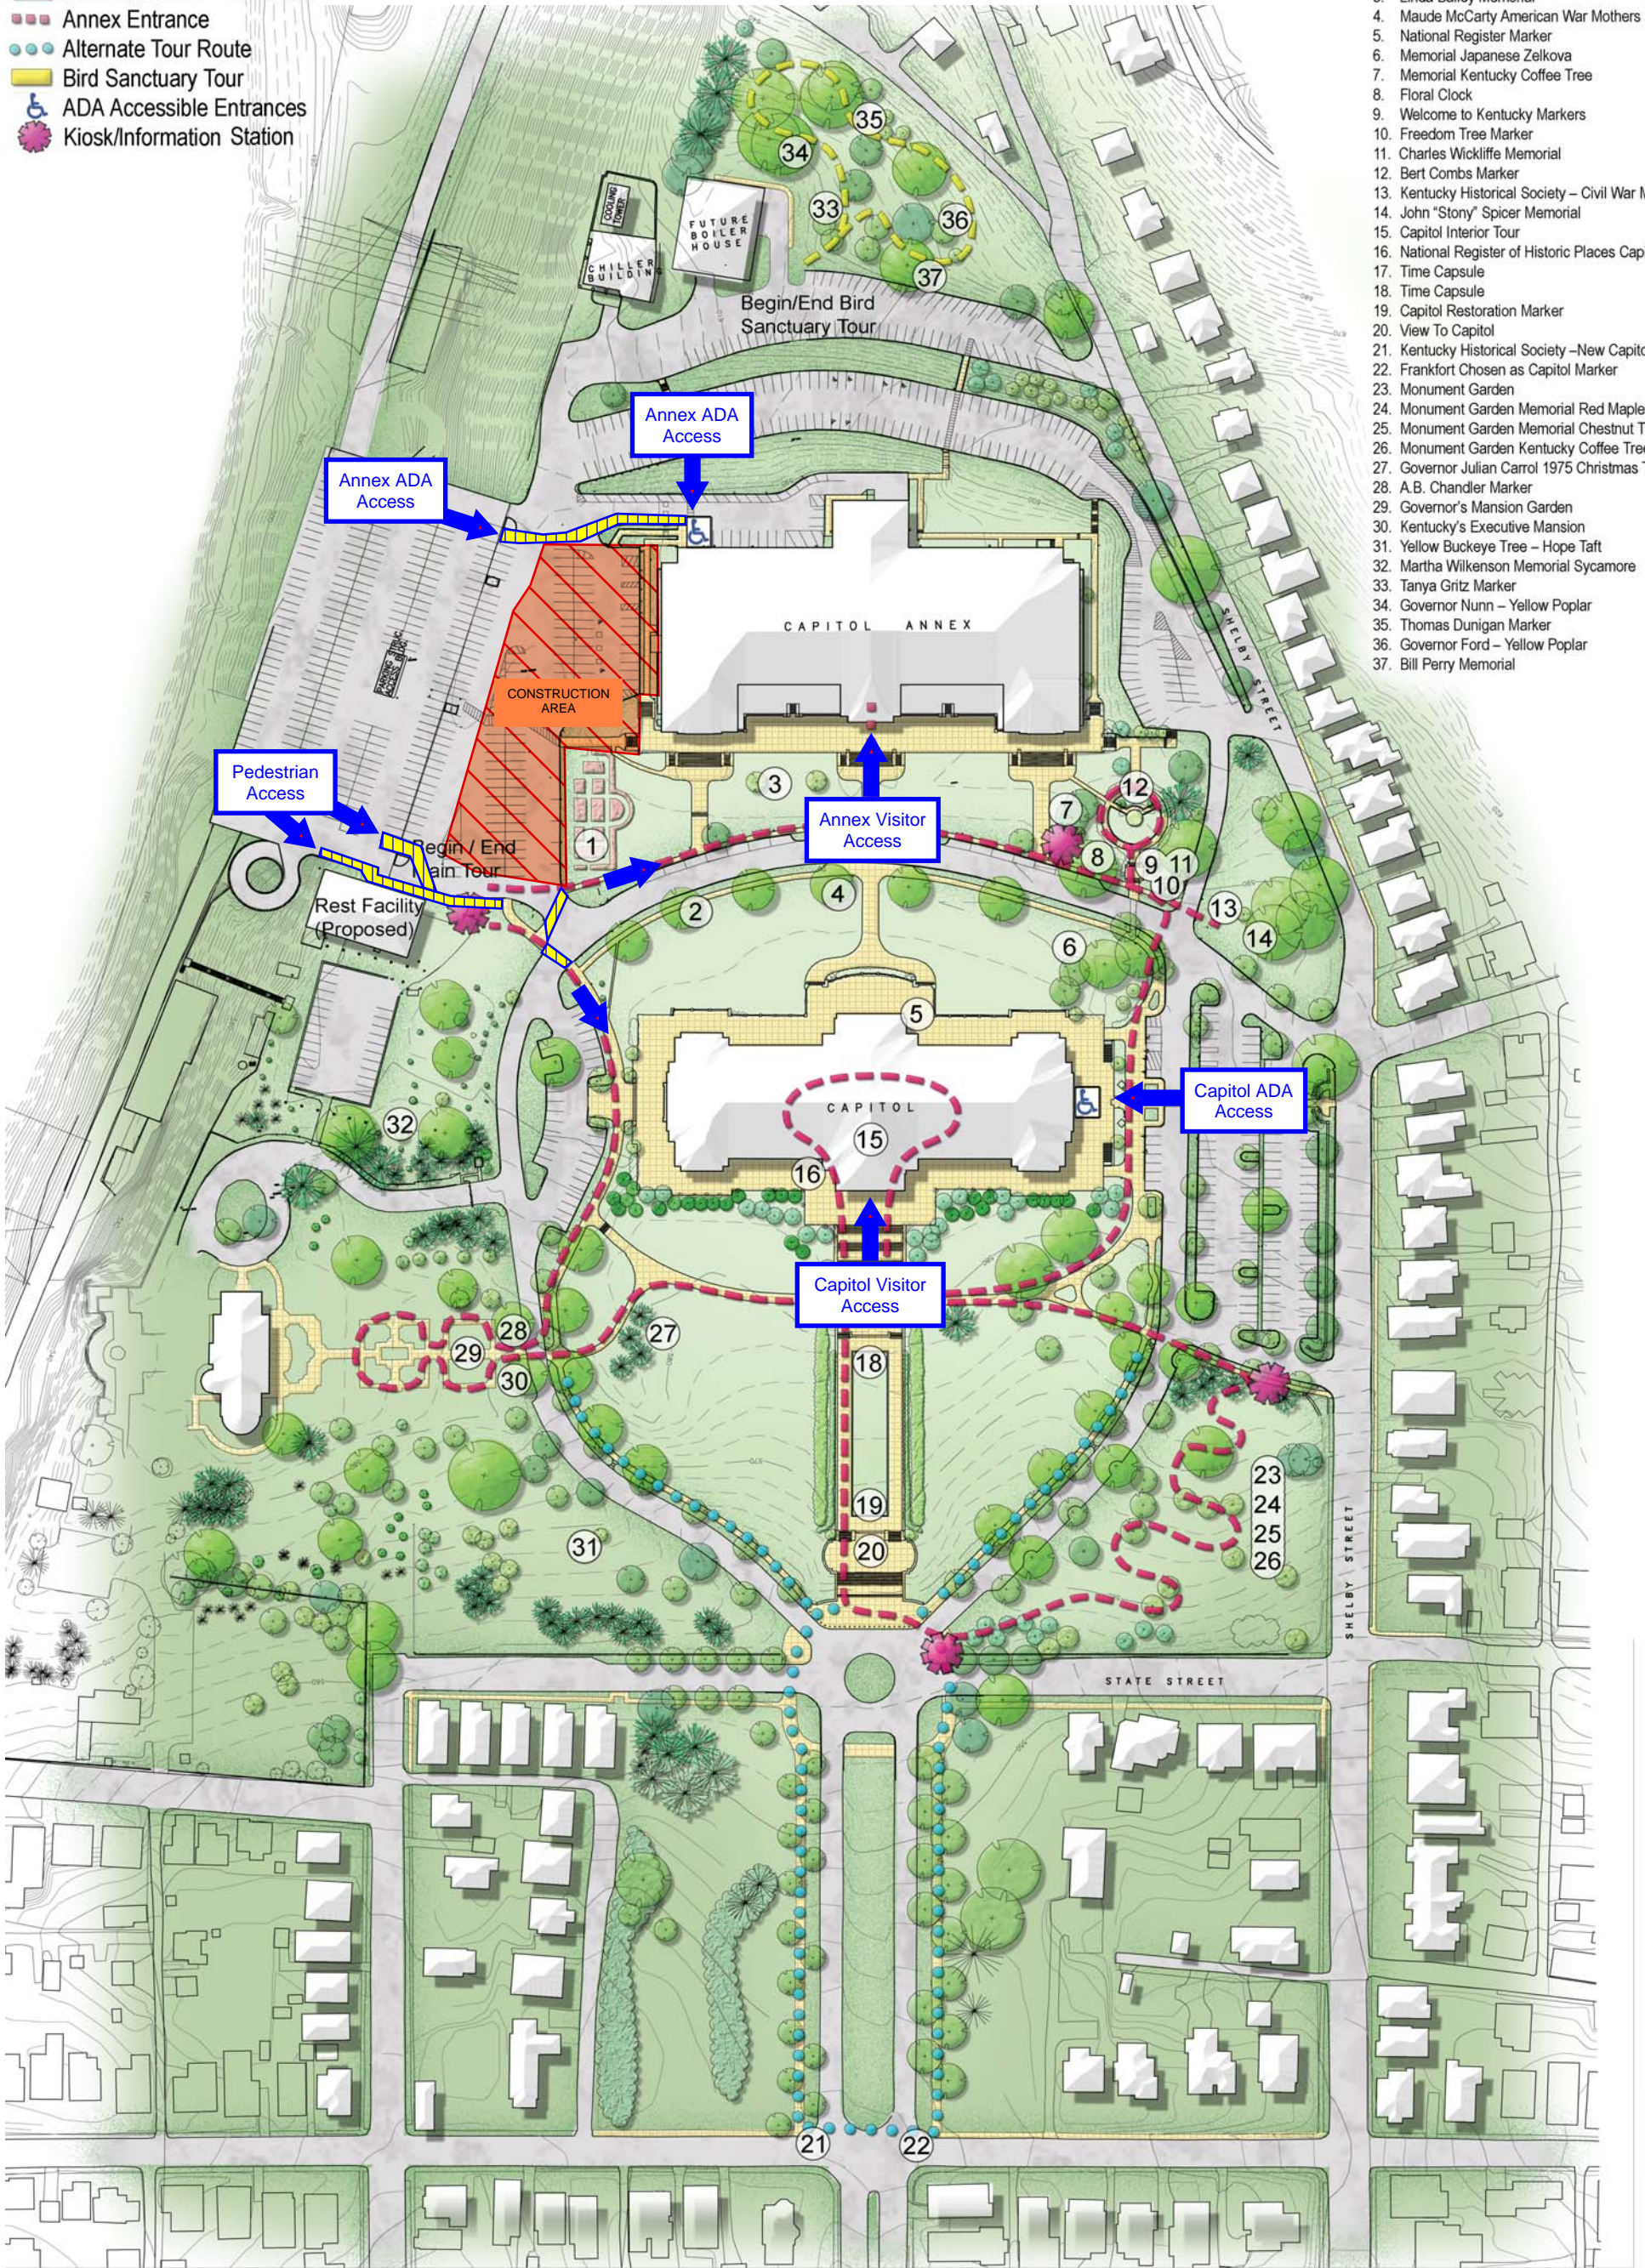

CAPITOL CAMPUS ACCESS AND TOUR MAP

LEGEND

- Main Tour Path - 1.25 miles
- - - Annex Entrance
- - - Alternate Tour Route
- Bird Sanctuary Tour
- ADA Accessible Entrances
- Kiosk/Information Station

1. The Capitol Rose Garden
2. Sweetgum Tree
3. Linda Bailey Memorial
4. Maude McCarty American War Mothers Memorial
5. National Register Marker
6. Memorial Japanese Zelkova
7. Memorial Kentucky Coffee Tree
8. Floral Clock
9. Welcome to Kentucky Markers
10. Freedom Tree Marker
11. Charles Wickliffe Memorial
12. Bert Combs Marker
13. Kentucky Historical Society – Civil War Marker
14. John "Stony" Spicer Memorial
15. Capitol Interior Tour
16. National Register of Historic Places Capitol Marker
17. Time Capsule
18. Time Capsule
19. Capitol Restoration Marker
20. View To Capitol
21. Kentucky Historical Society – New Capitol Marker
22. Frankfort Chosen as Capitol Marker
23. Monument Garden
24. Monument Garden Memorial Red Maple
25. Monument Garden Memorial Chestnut Tree
26. Monument Garden Kentucky Coffee Tree
27. Governor Julian Carroll 1975 Christmas Tree
28. A. B. Chandler Marker
29. Governor's Mansion Garden
30. Kentucky's Executive Mansion
31. Yellow Buckeye Tree – Hope Taft
32. Martha Wilkenson Memorial Sycamore
33. Tanya Gritz Marker
34. Governor Nunn – Yellow Poplar
35. Thomas Dunigan Marker
36. Governor Ford – Yellow Poplar
37. Bill Perry Memorial

Tour Route

Capitol Grounds Walking Tour