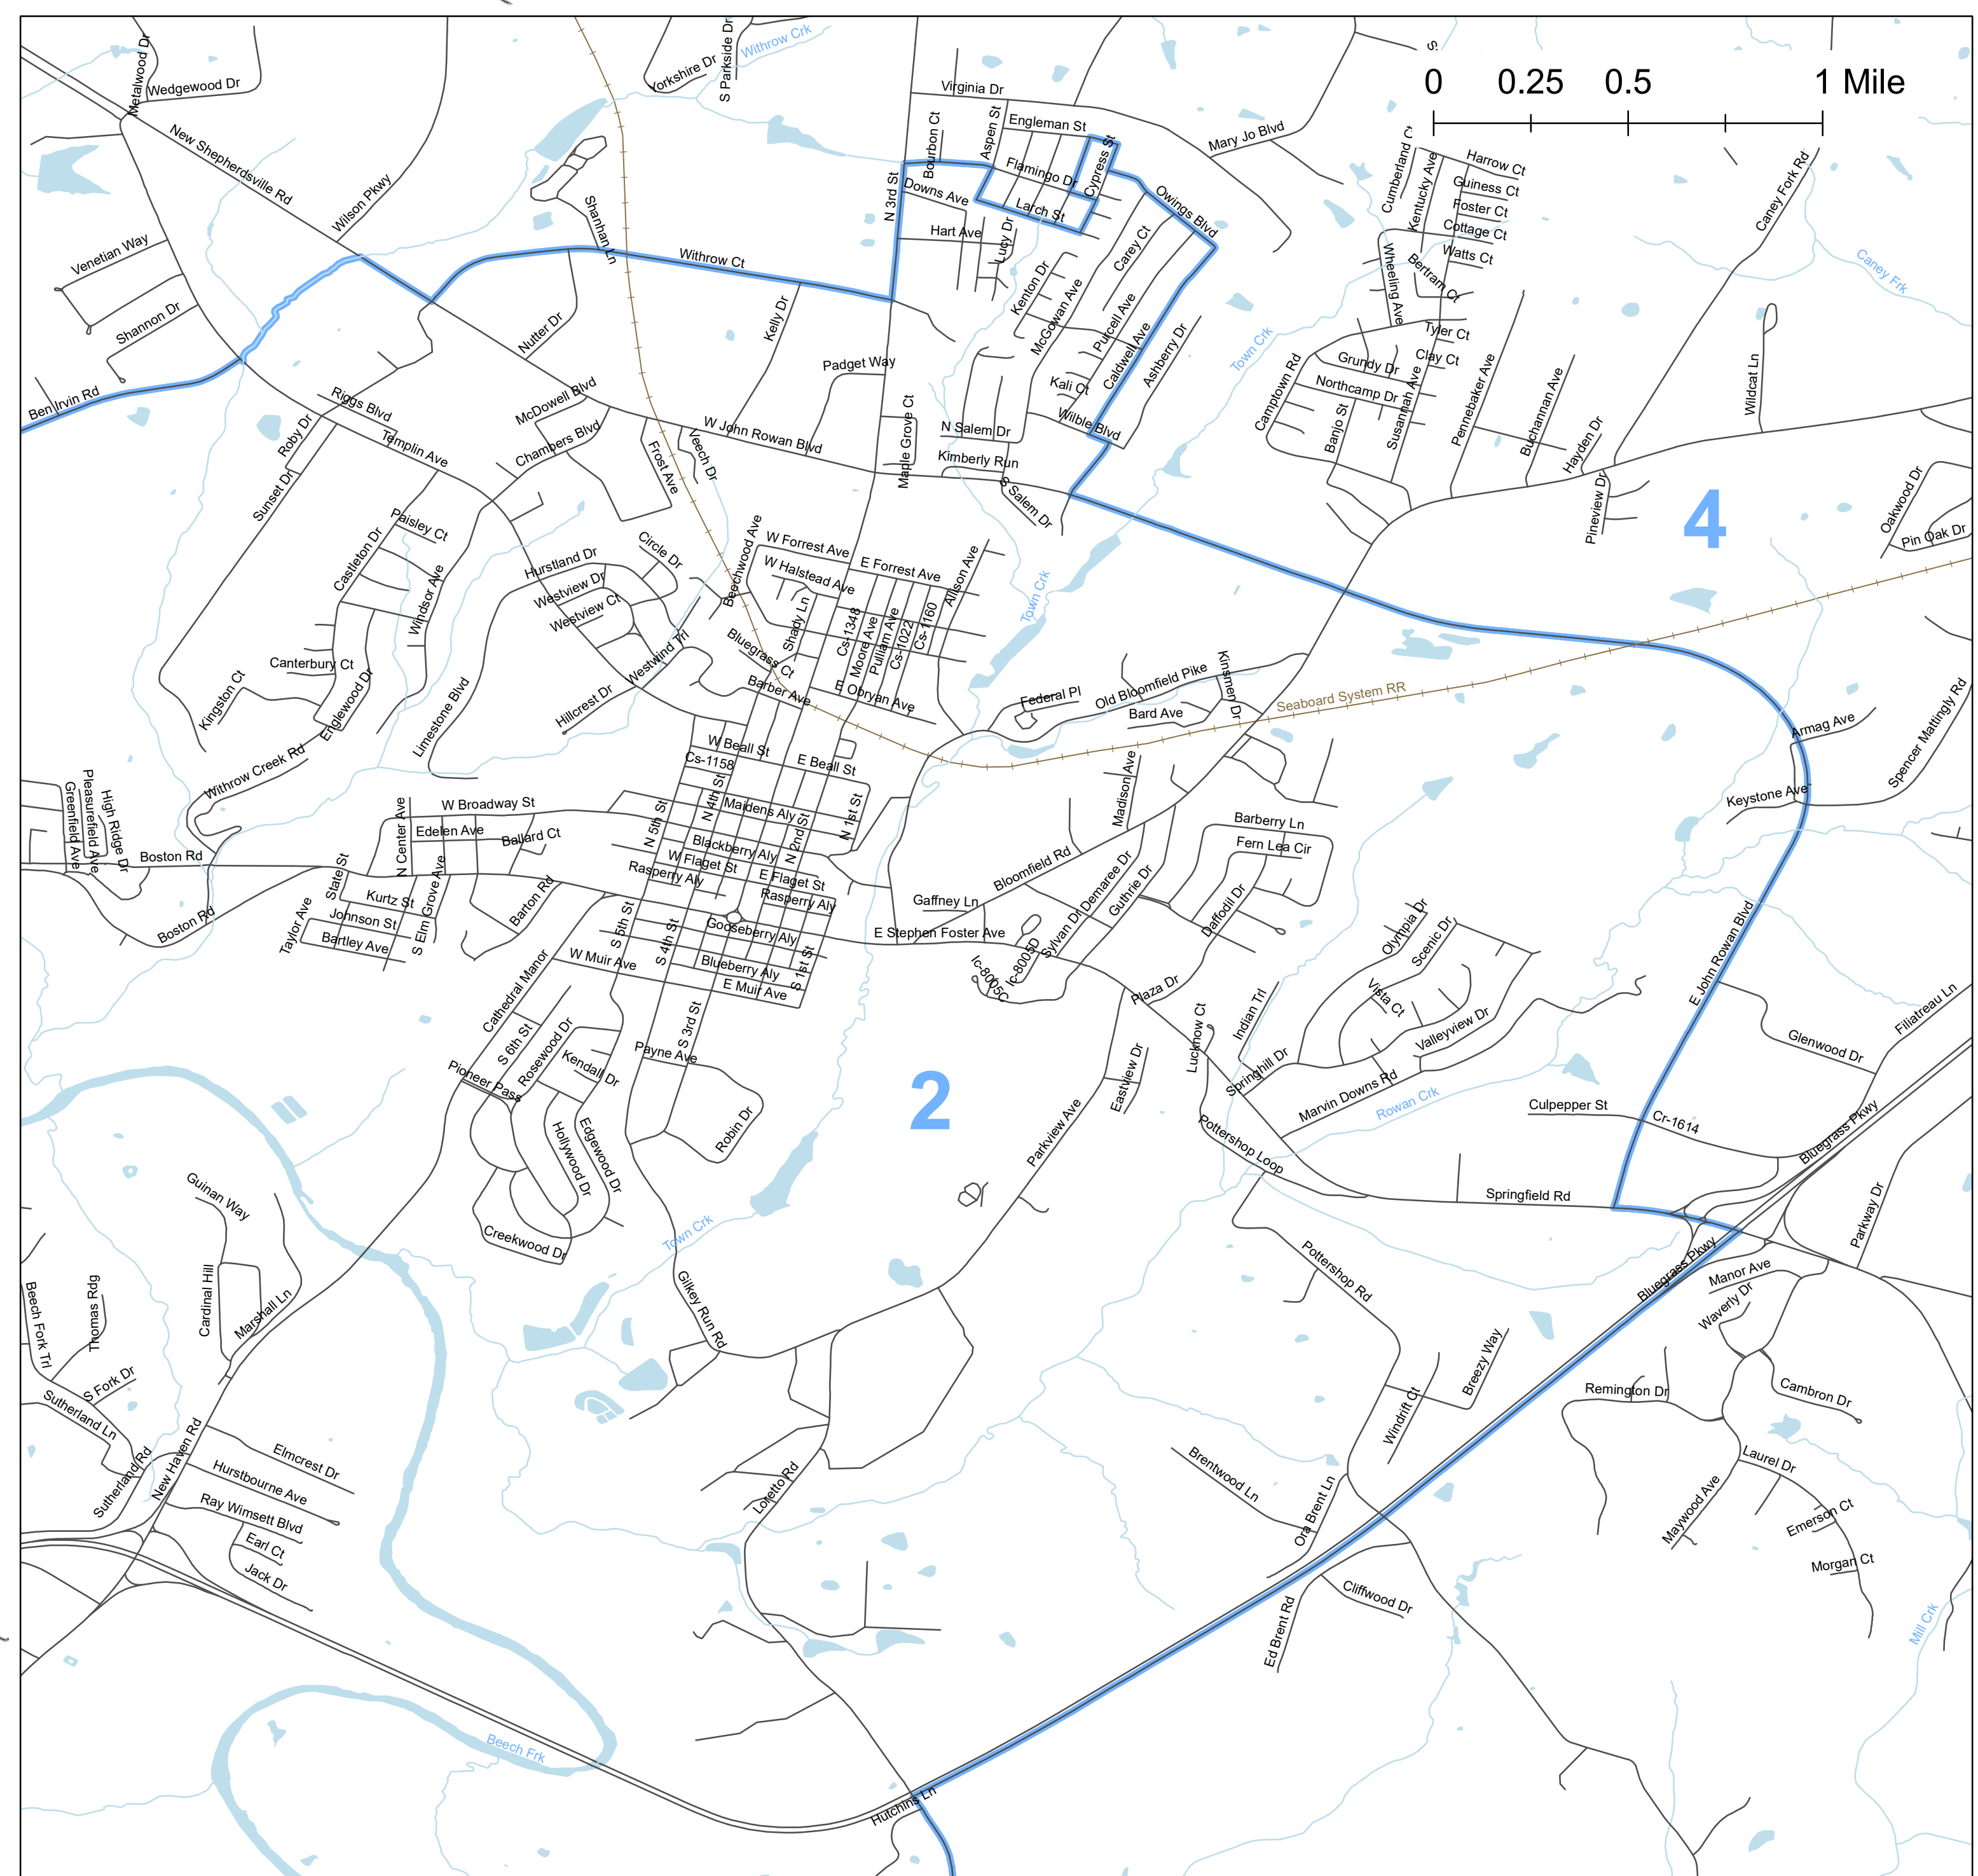

Spencer

4

Anderson

Bullitt

Washington

1

Hardin

2

Marion

Larue

Green

Taylor

Legend

District Line

Nelson County Congressional Districts

0 0.5 1 2 Miles