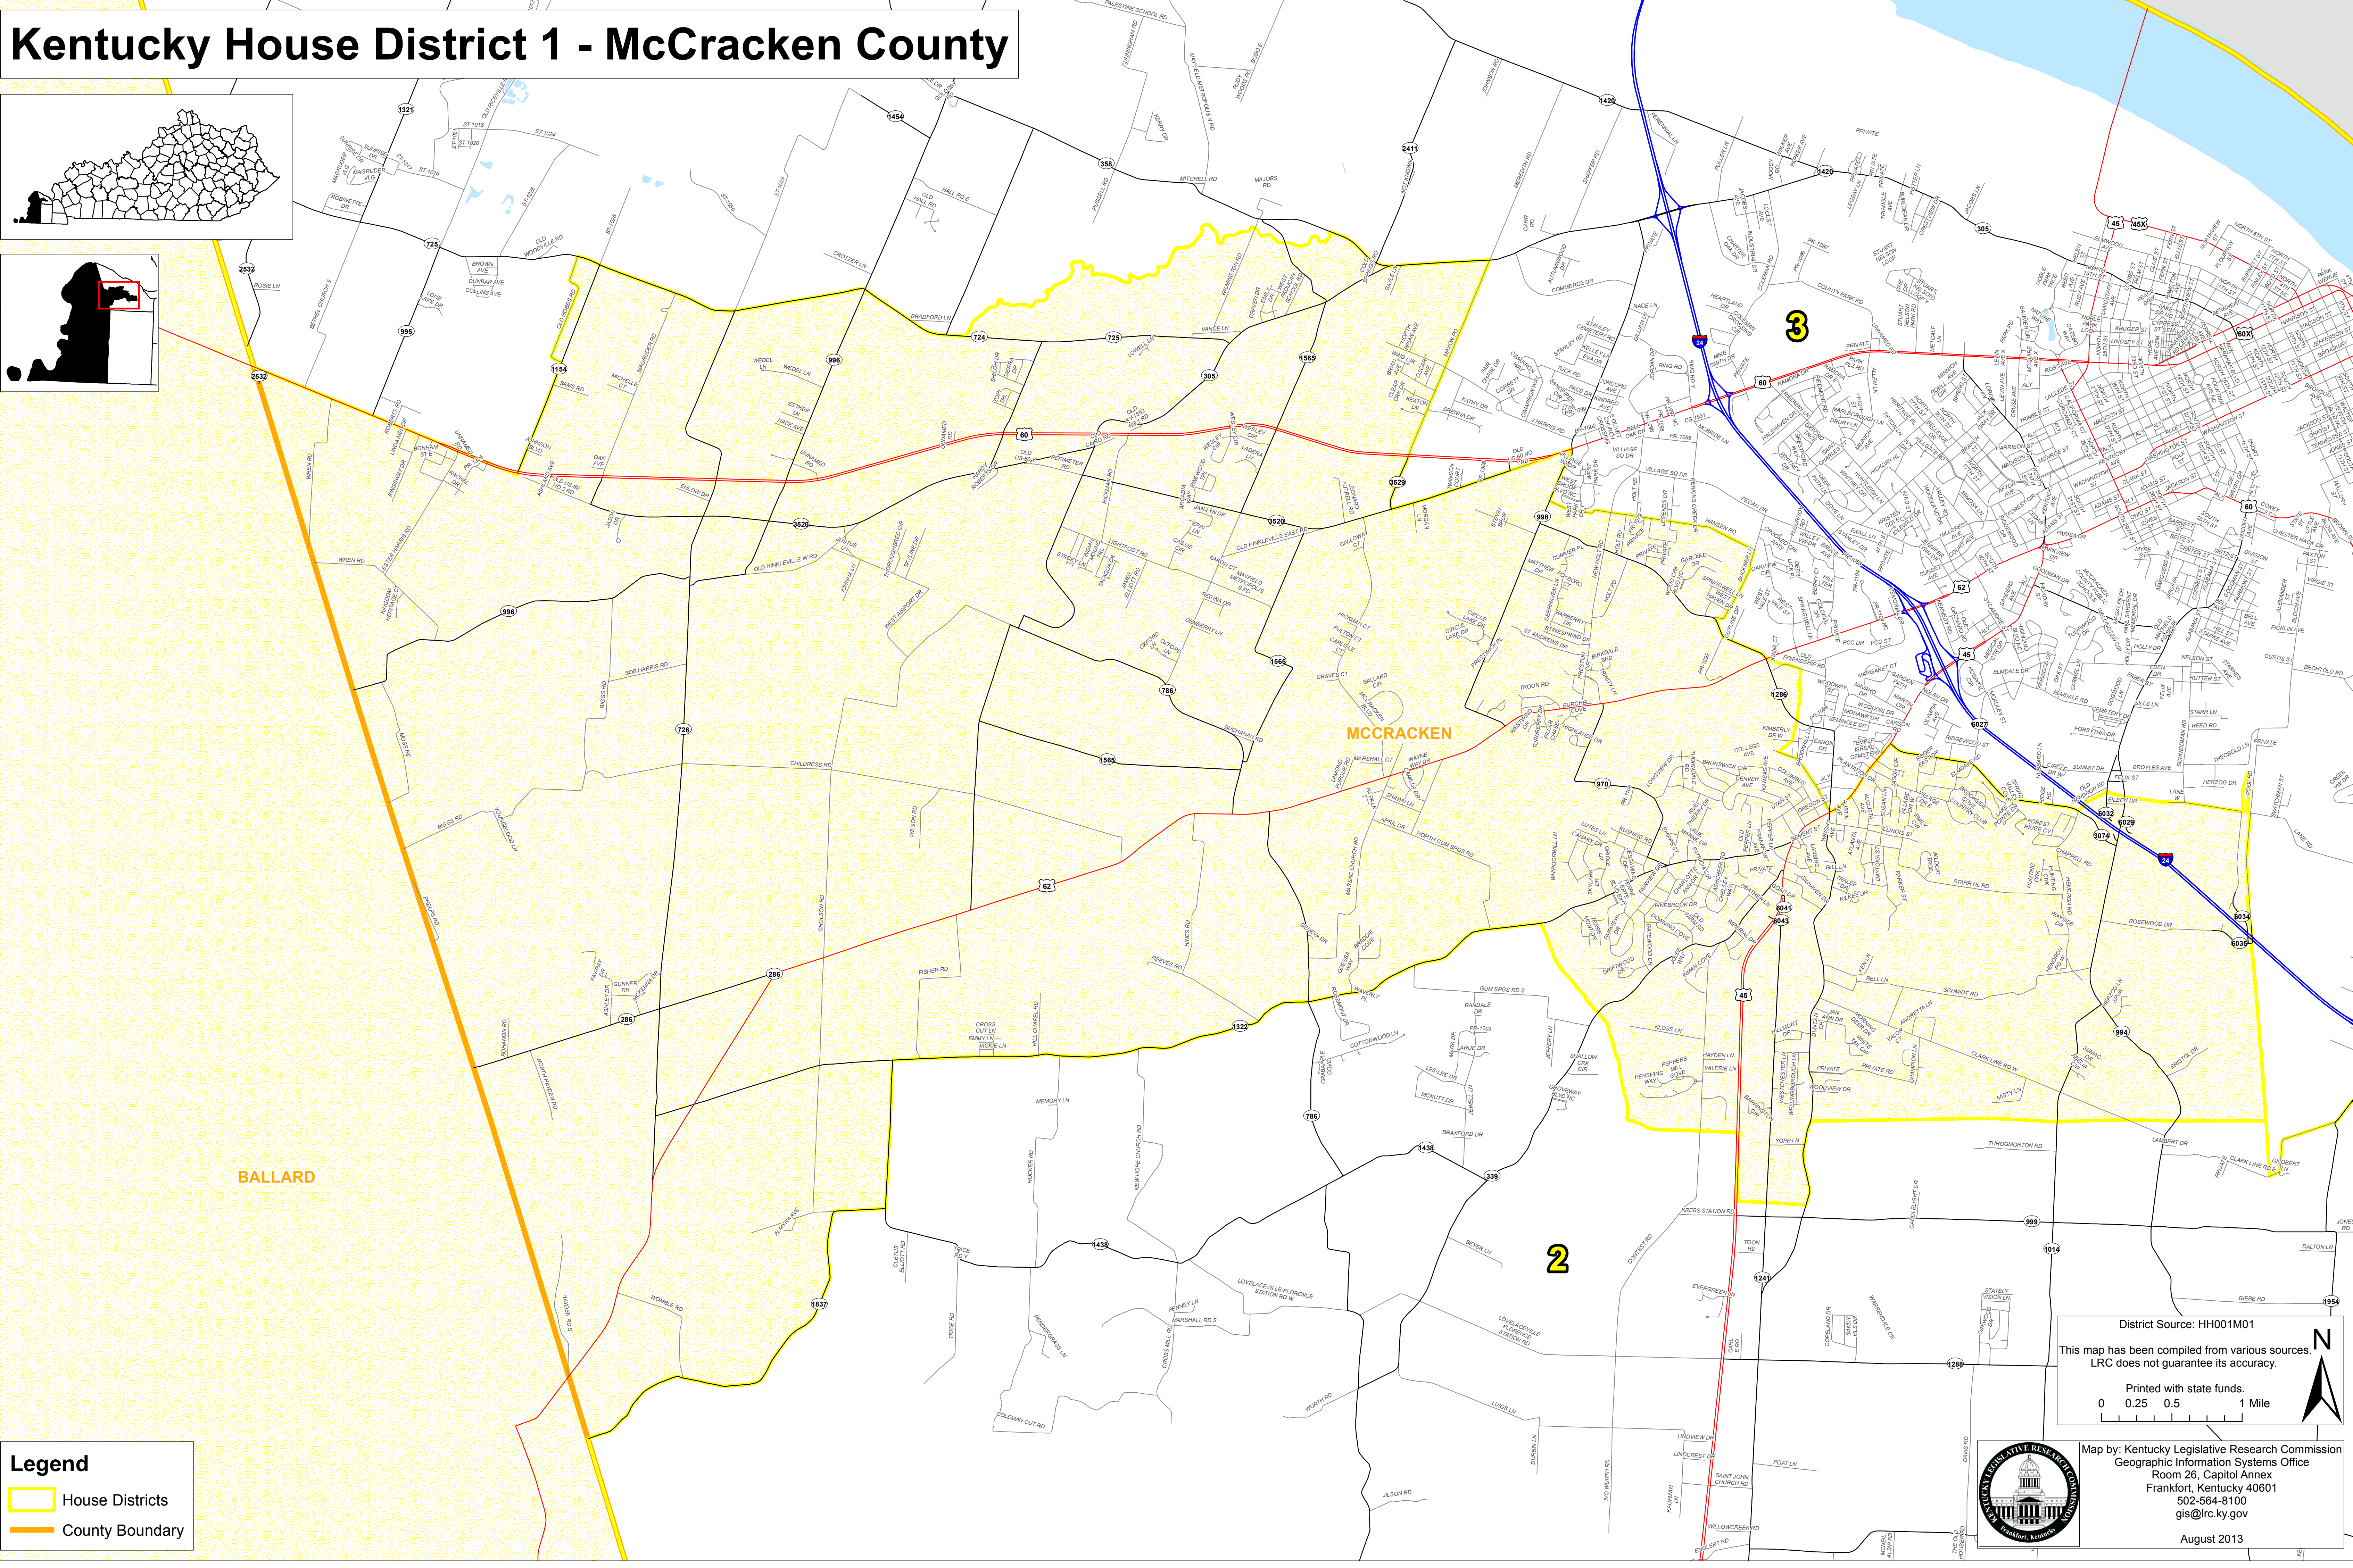

Kentucky House District 1 - McCracken County

Legend

- House Districts
- County Boundary

District Source: HH001M01
This map has been compiled from various sources.
LRC does not guarantee its accuracy.

Printed with state funds.

0 0.25 0.5 1 Mile

Map by: Kentucky Legislative Research Commission
Geographic Information Systems Office
Room 26, Capitol Annex
Frankfort, Kentucky 40601
502-564-8100
gis@lrc.ky.gov

August 2013