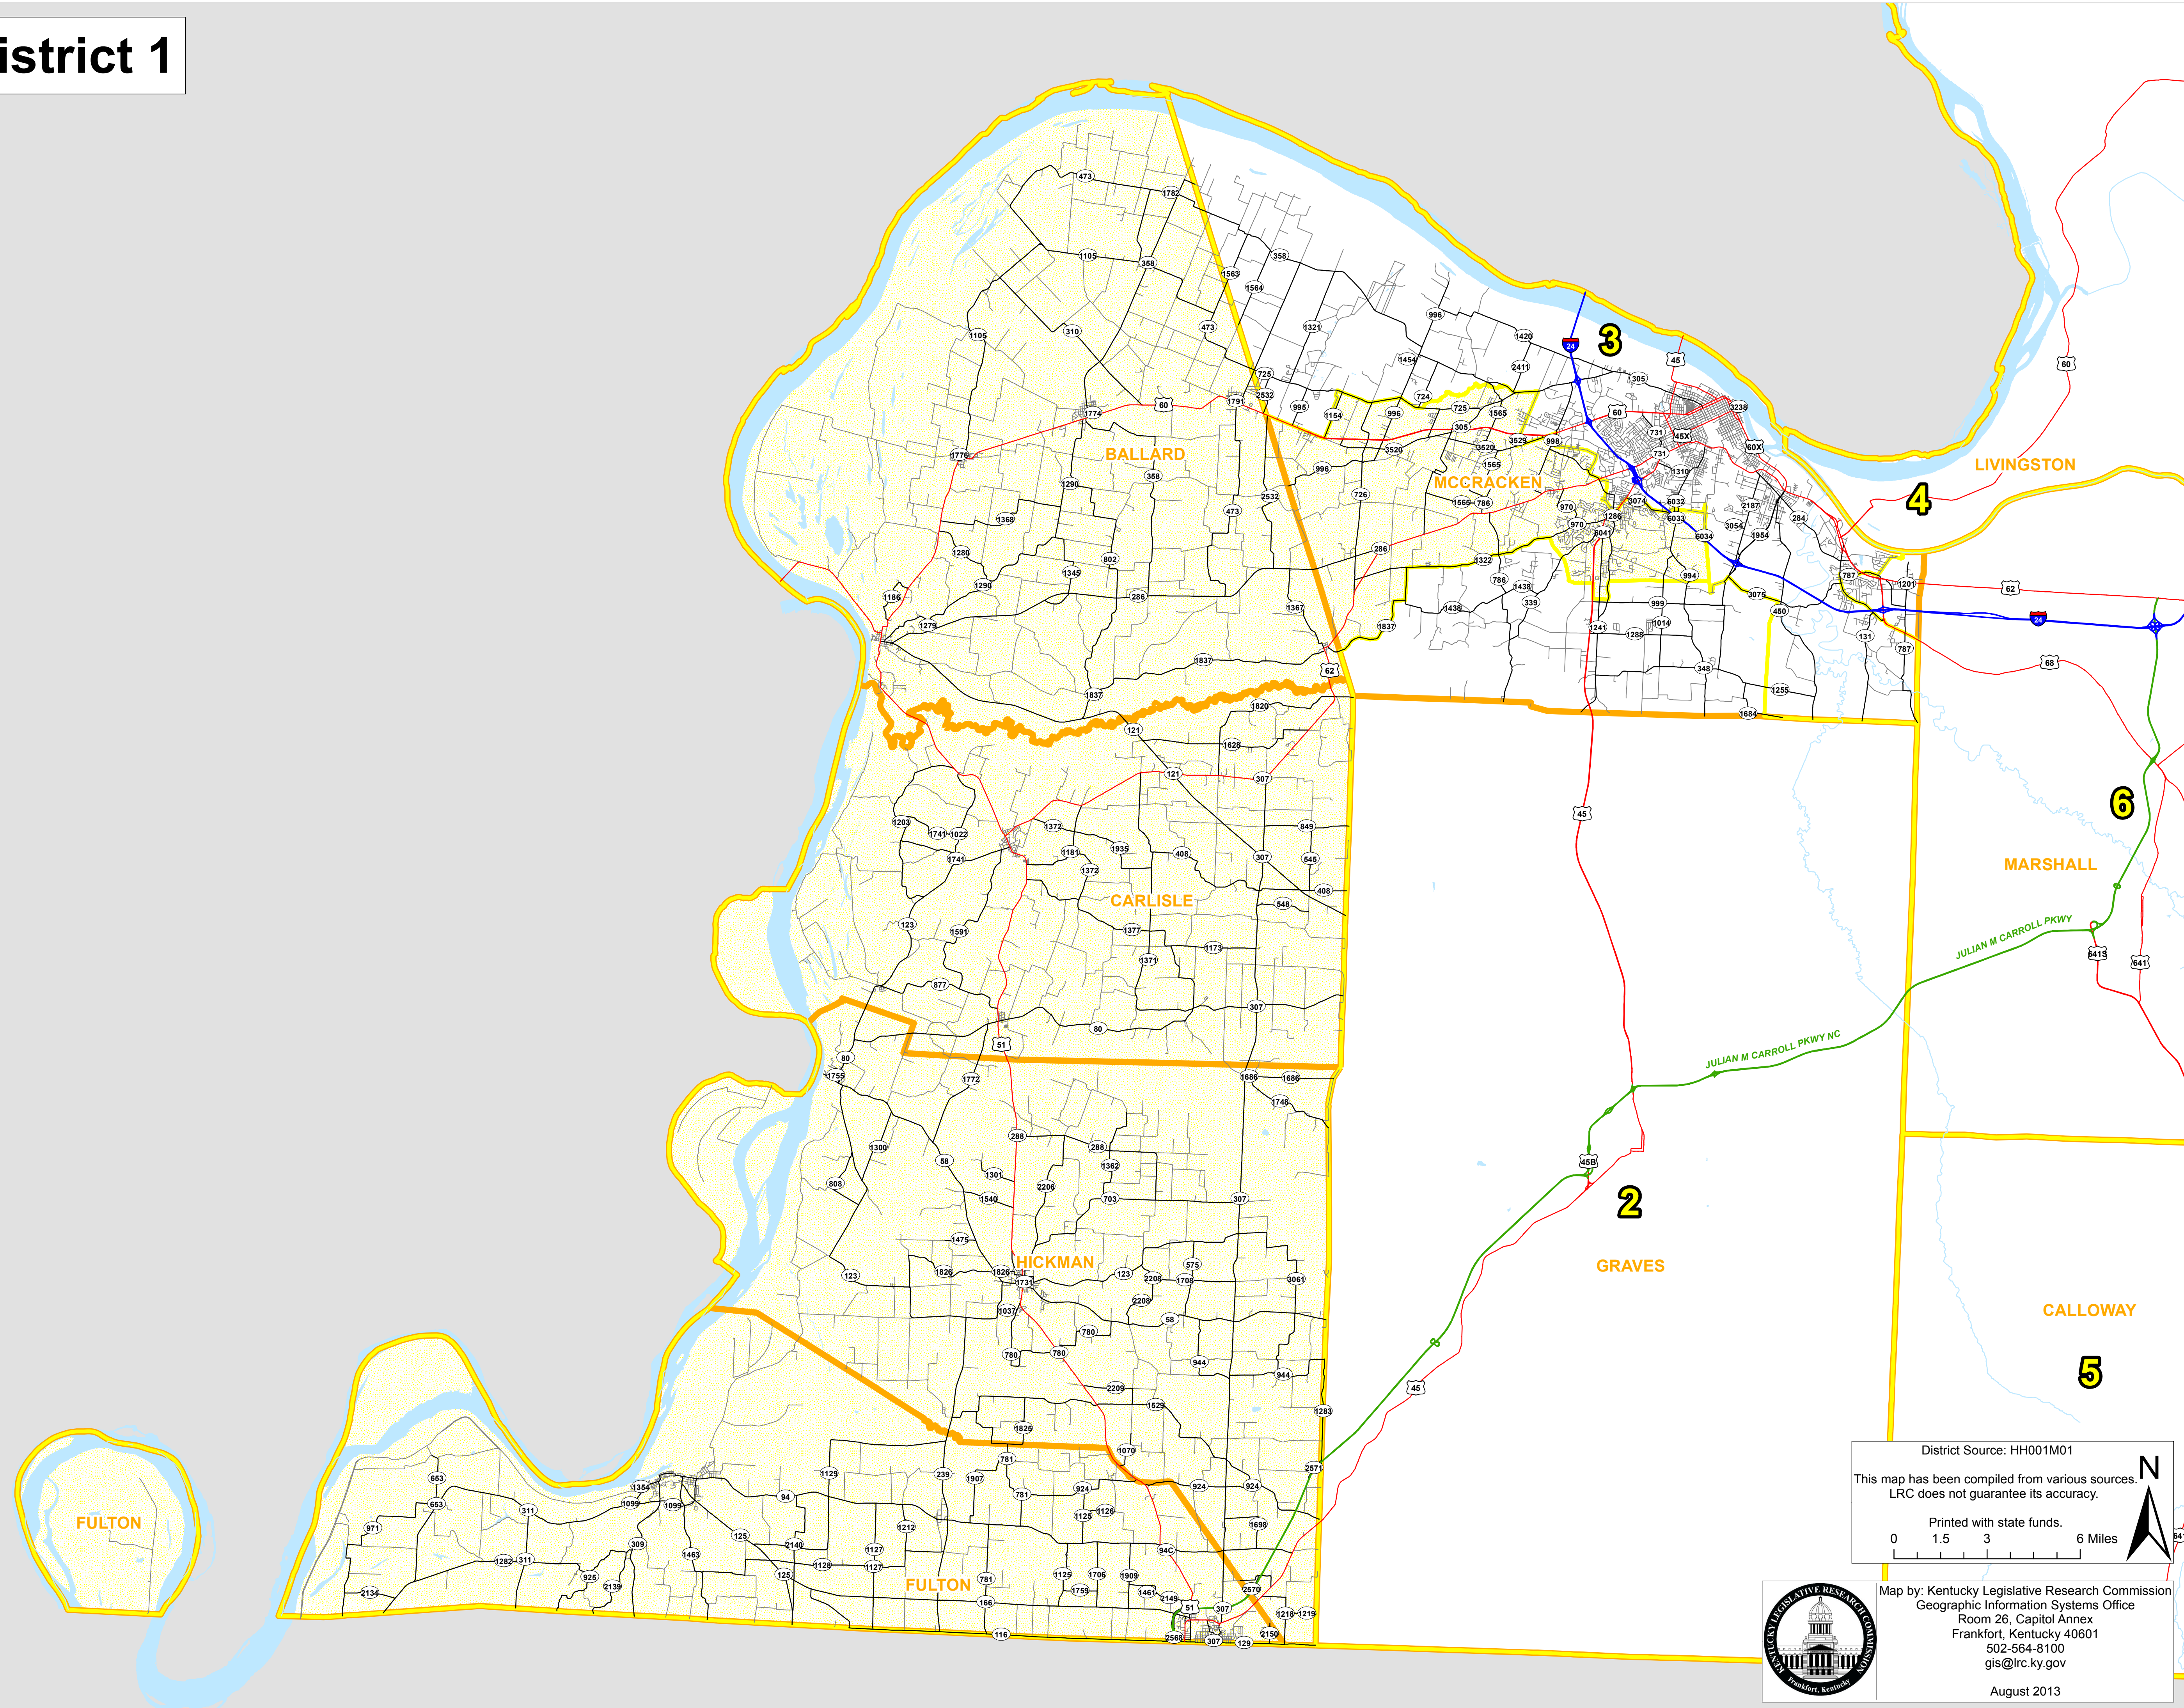

Kentucky House District 1

Legend

- House Districts
- County Boundary

District Source: HH001M01
This map has been compiled from various sources.
LRC does not guarantee its accuracy.
Printed with state funds.
0 1.5 3 6 Miles

Map by: Kentucky Legislative Research Commission
Geographic Information Systems Office
Room 26, Capitol Annex
Frankfort, Kentucky 40601
502-564-8100
gis@lrc.ky.gov
August 2013