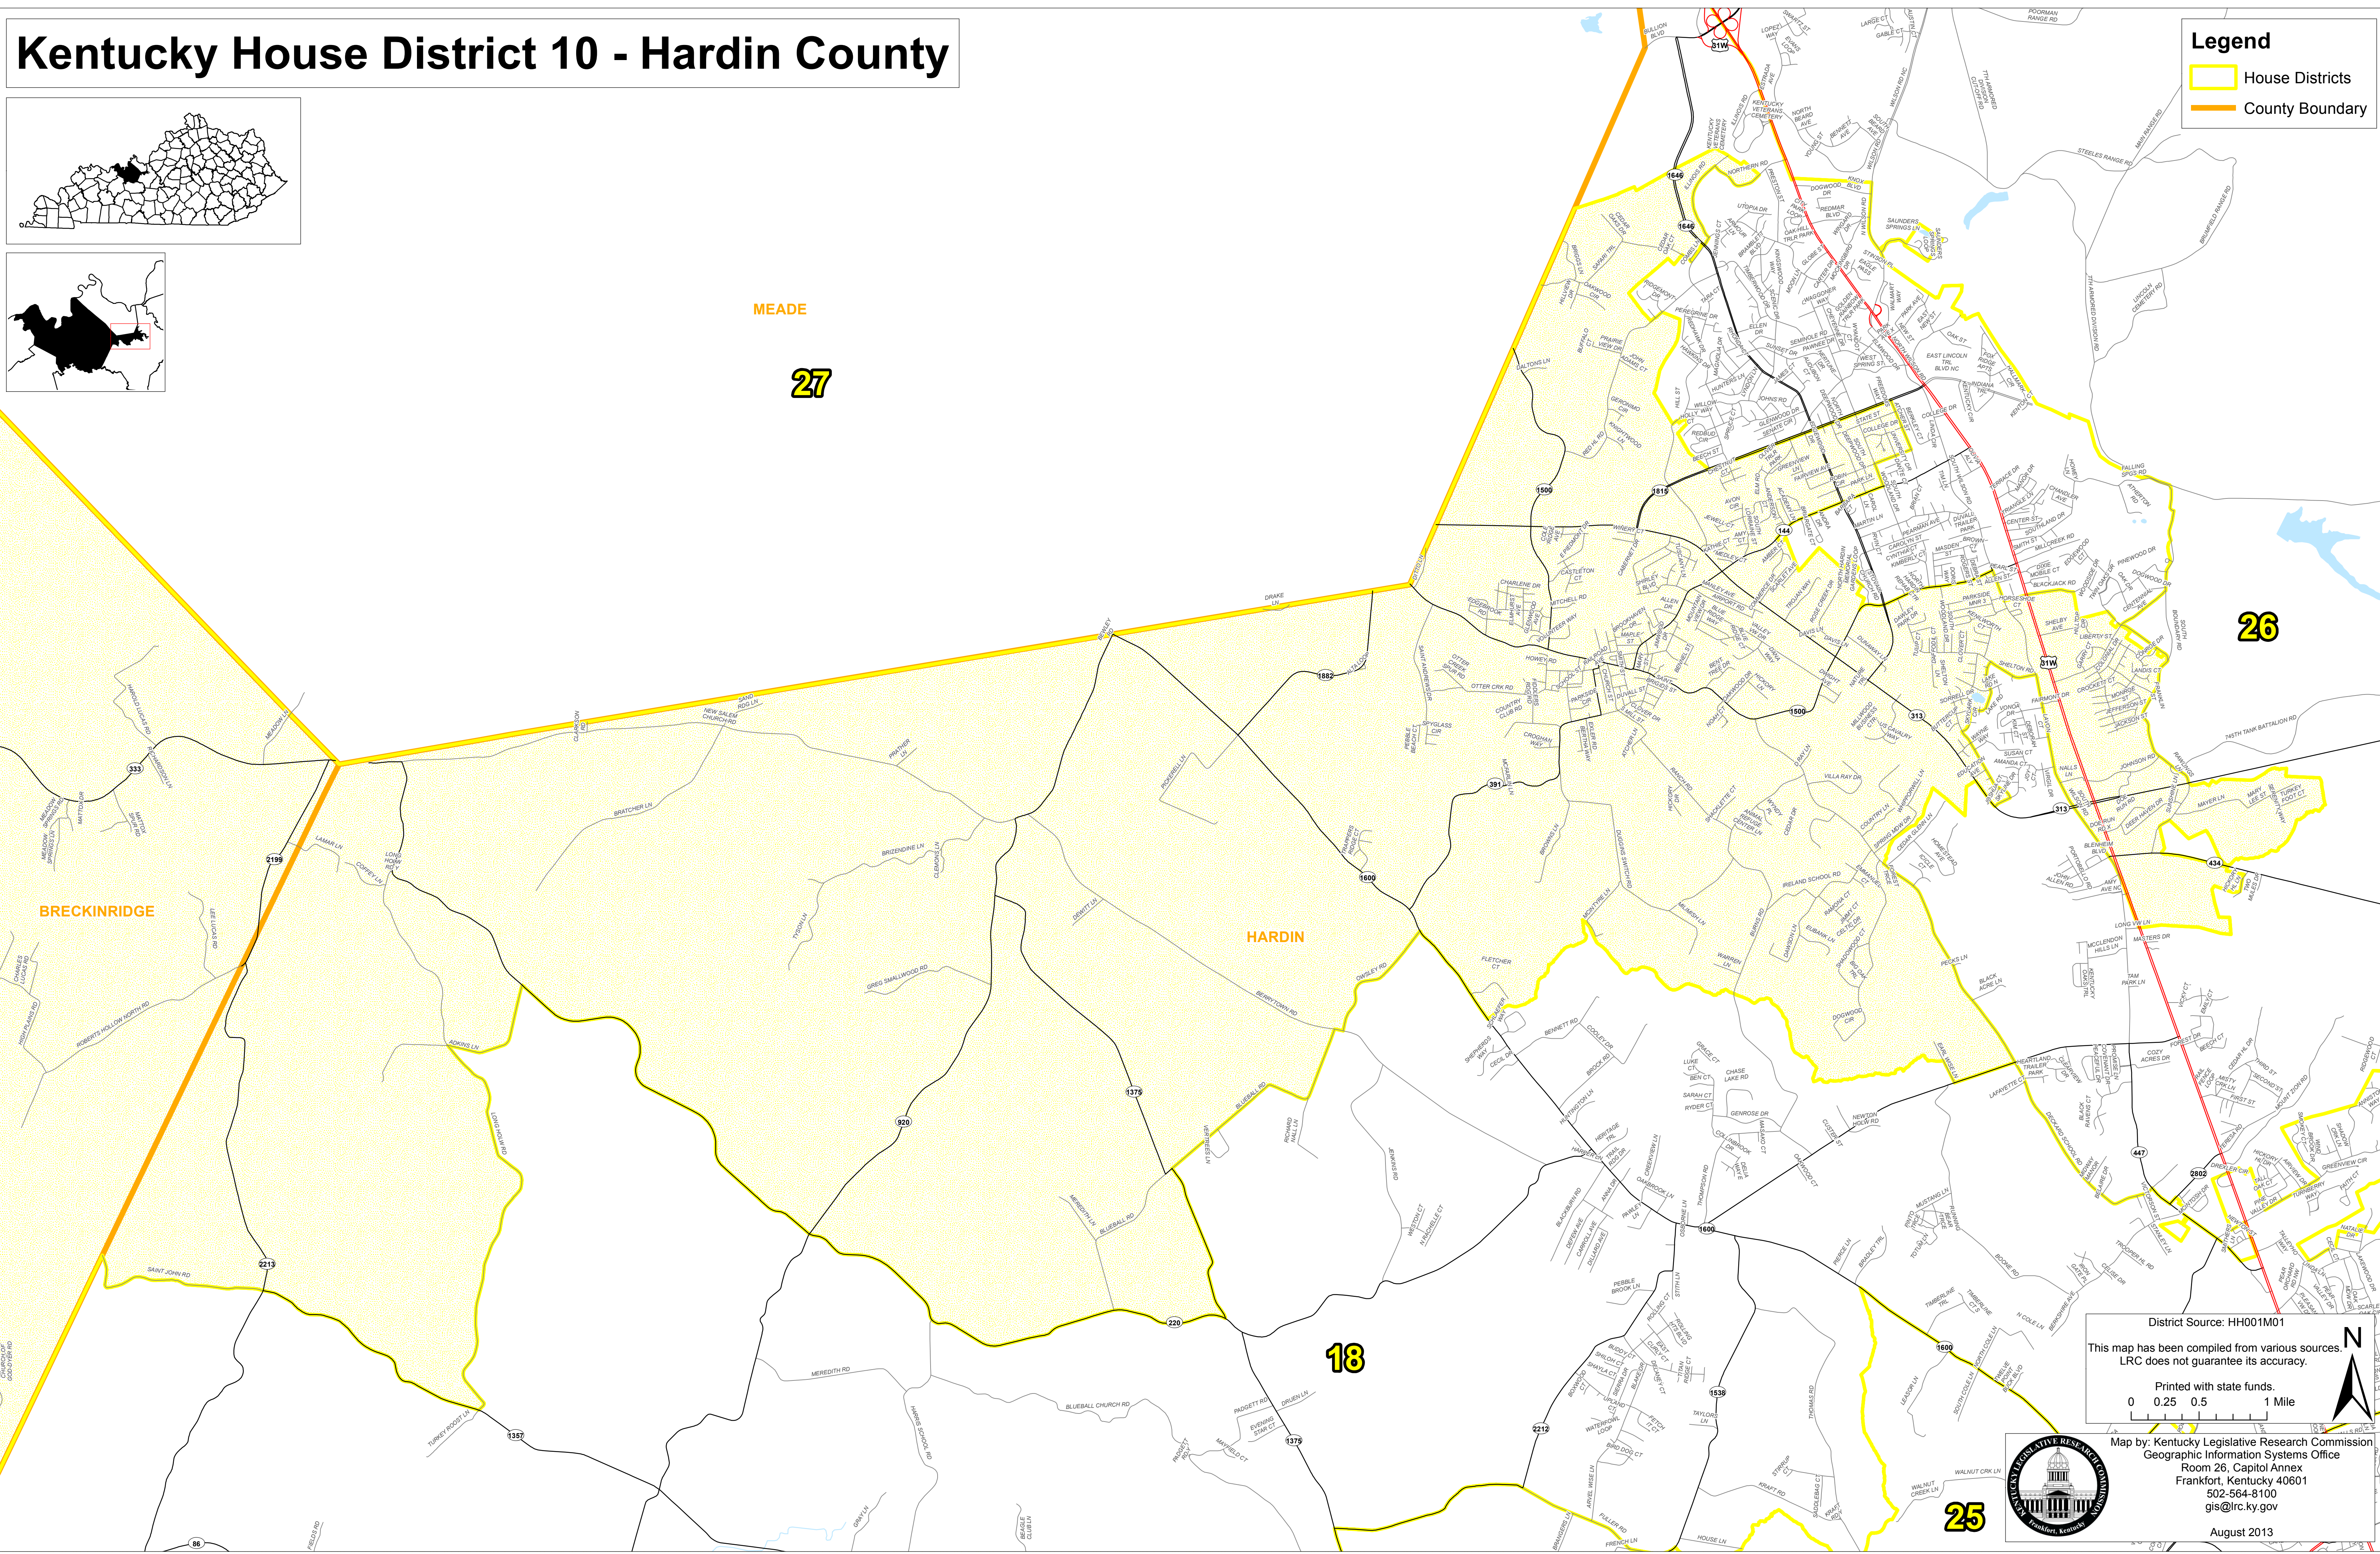

Kentucky House District 10 - Hardin County

Legend

- House Districts
- County Boundary

District Source: HH001M01
This map has been compiled from various sources.
LRC does not guarantee its accuracy.

Printed with state funds.
0 0.25 0.5 1 Mile

Map by: Kentucky Legislative Research Commission
Geographic Information Systems Office
Room 26, Capitol Annex
Frankfort, Kentucky 40601
502-564-8100
gis@lrc.ky.gov

August 2013