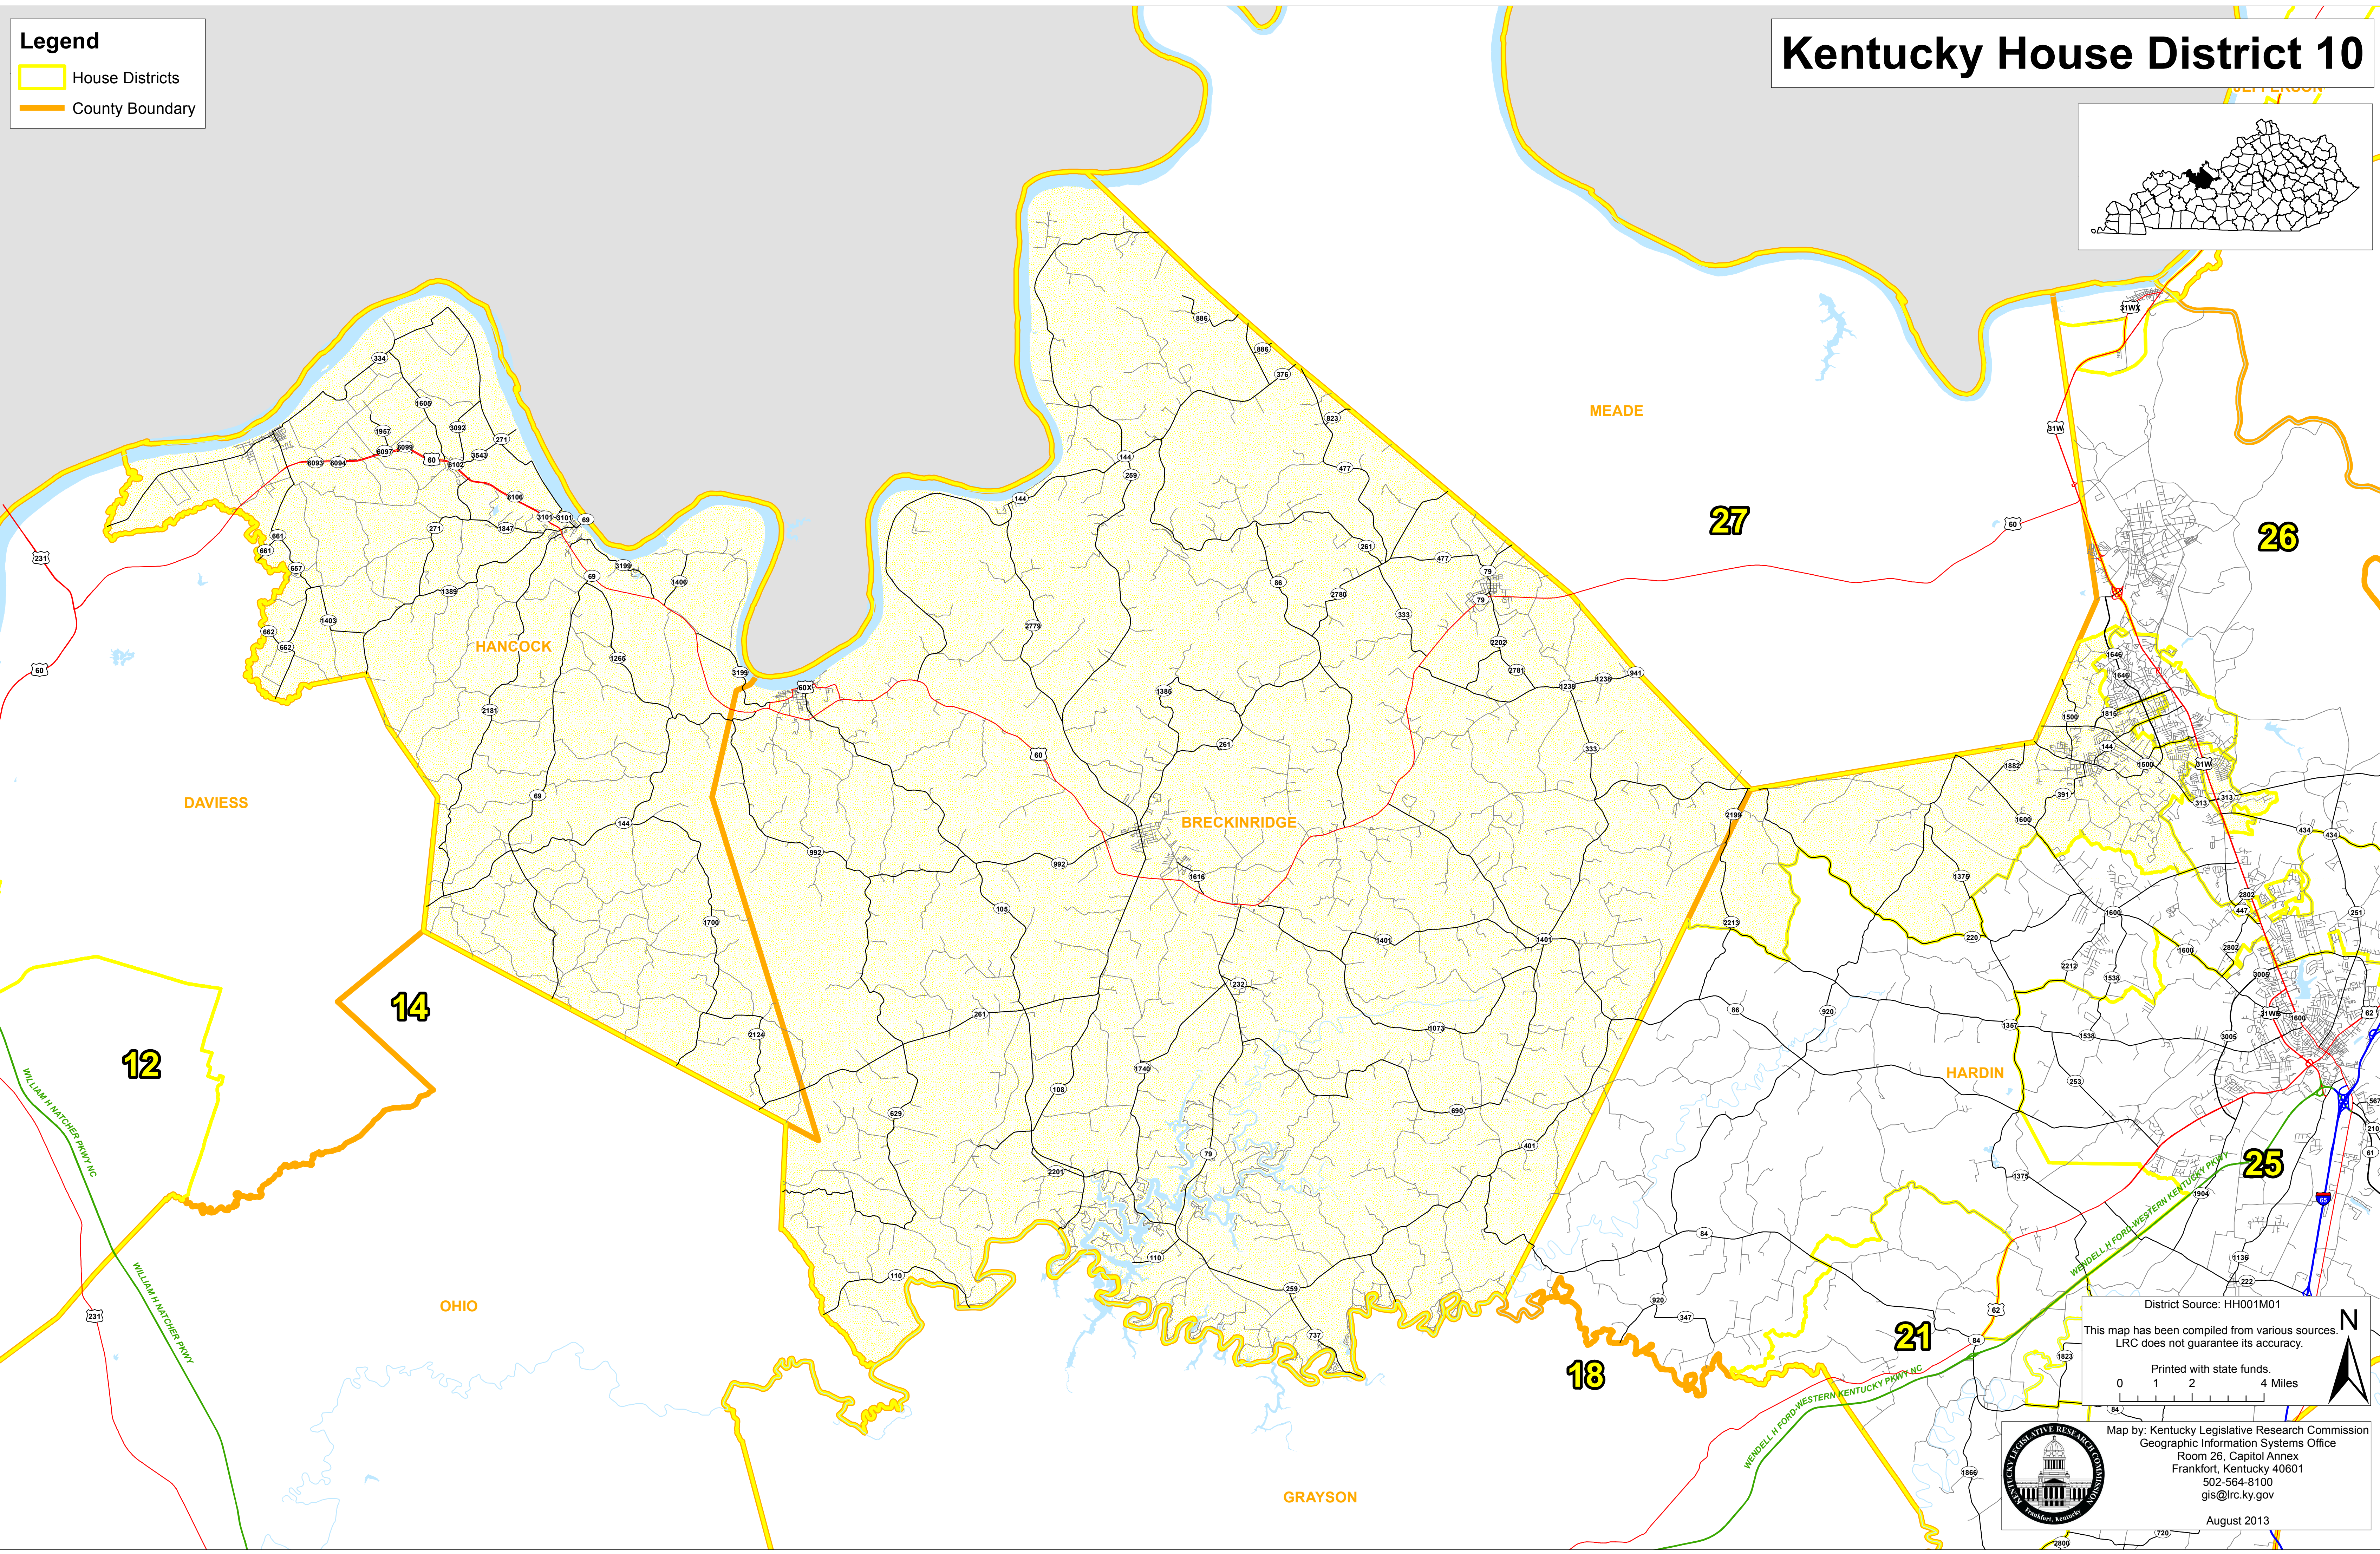

Legend

- House Districts
- County Boundary

Kentucky House District 10

District Source: HH001M01

This map has been compiled from various sources.
LRC does not guarantee its accuracy.

Printed with state funds.

0 1 2 4 Miles

Map by: Kentucky Legislative Research Commission
Geographic Information Systems Office
Room 26, Capitol Annex
Frankfort, Kentucky 40601
502-564-8100
gis@lrc.ky.gov

August 2013