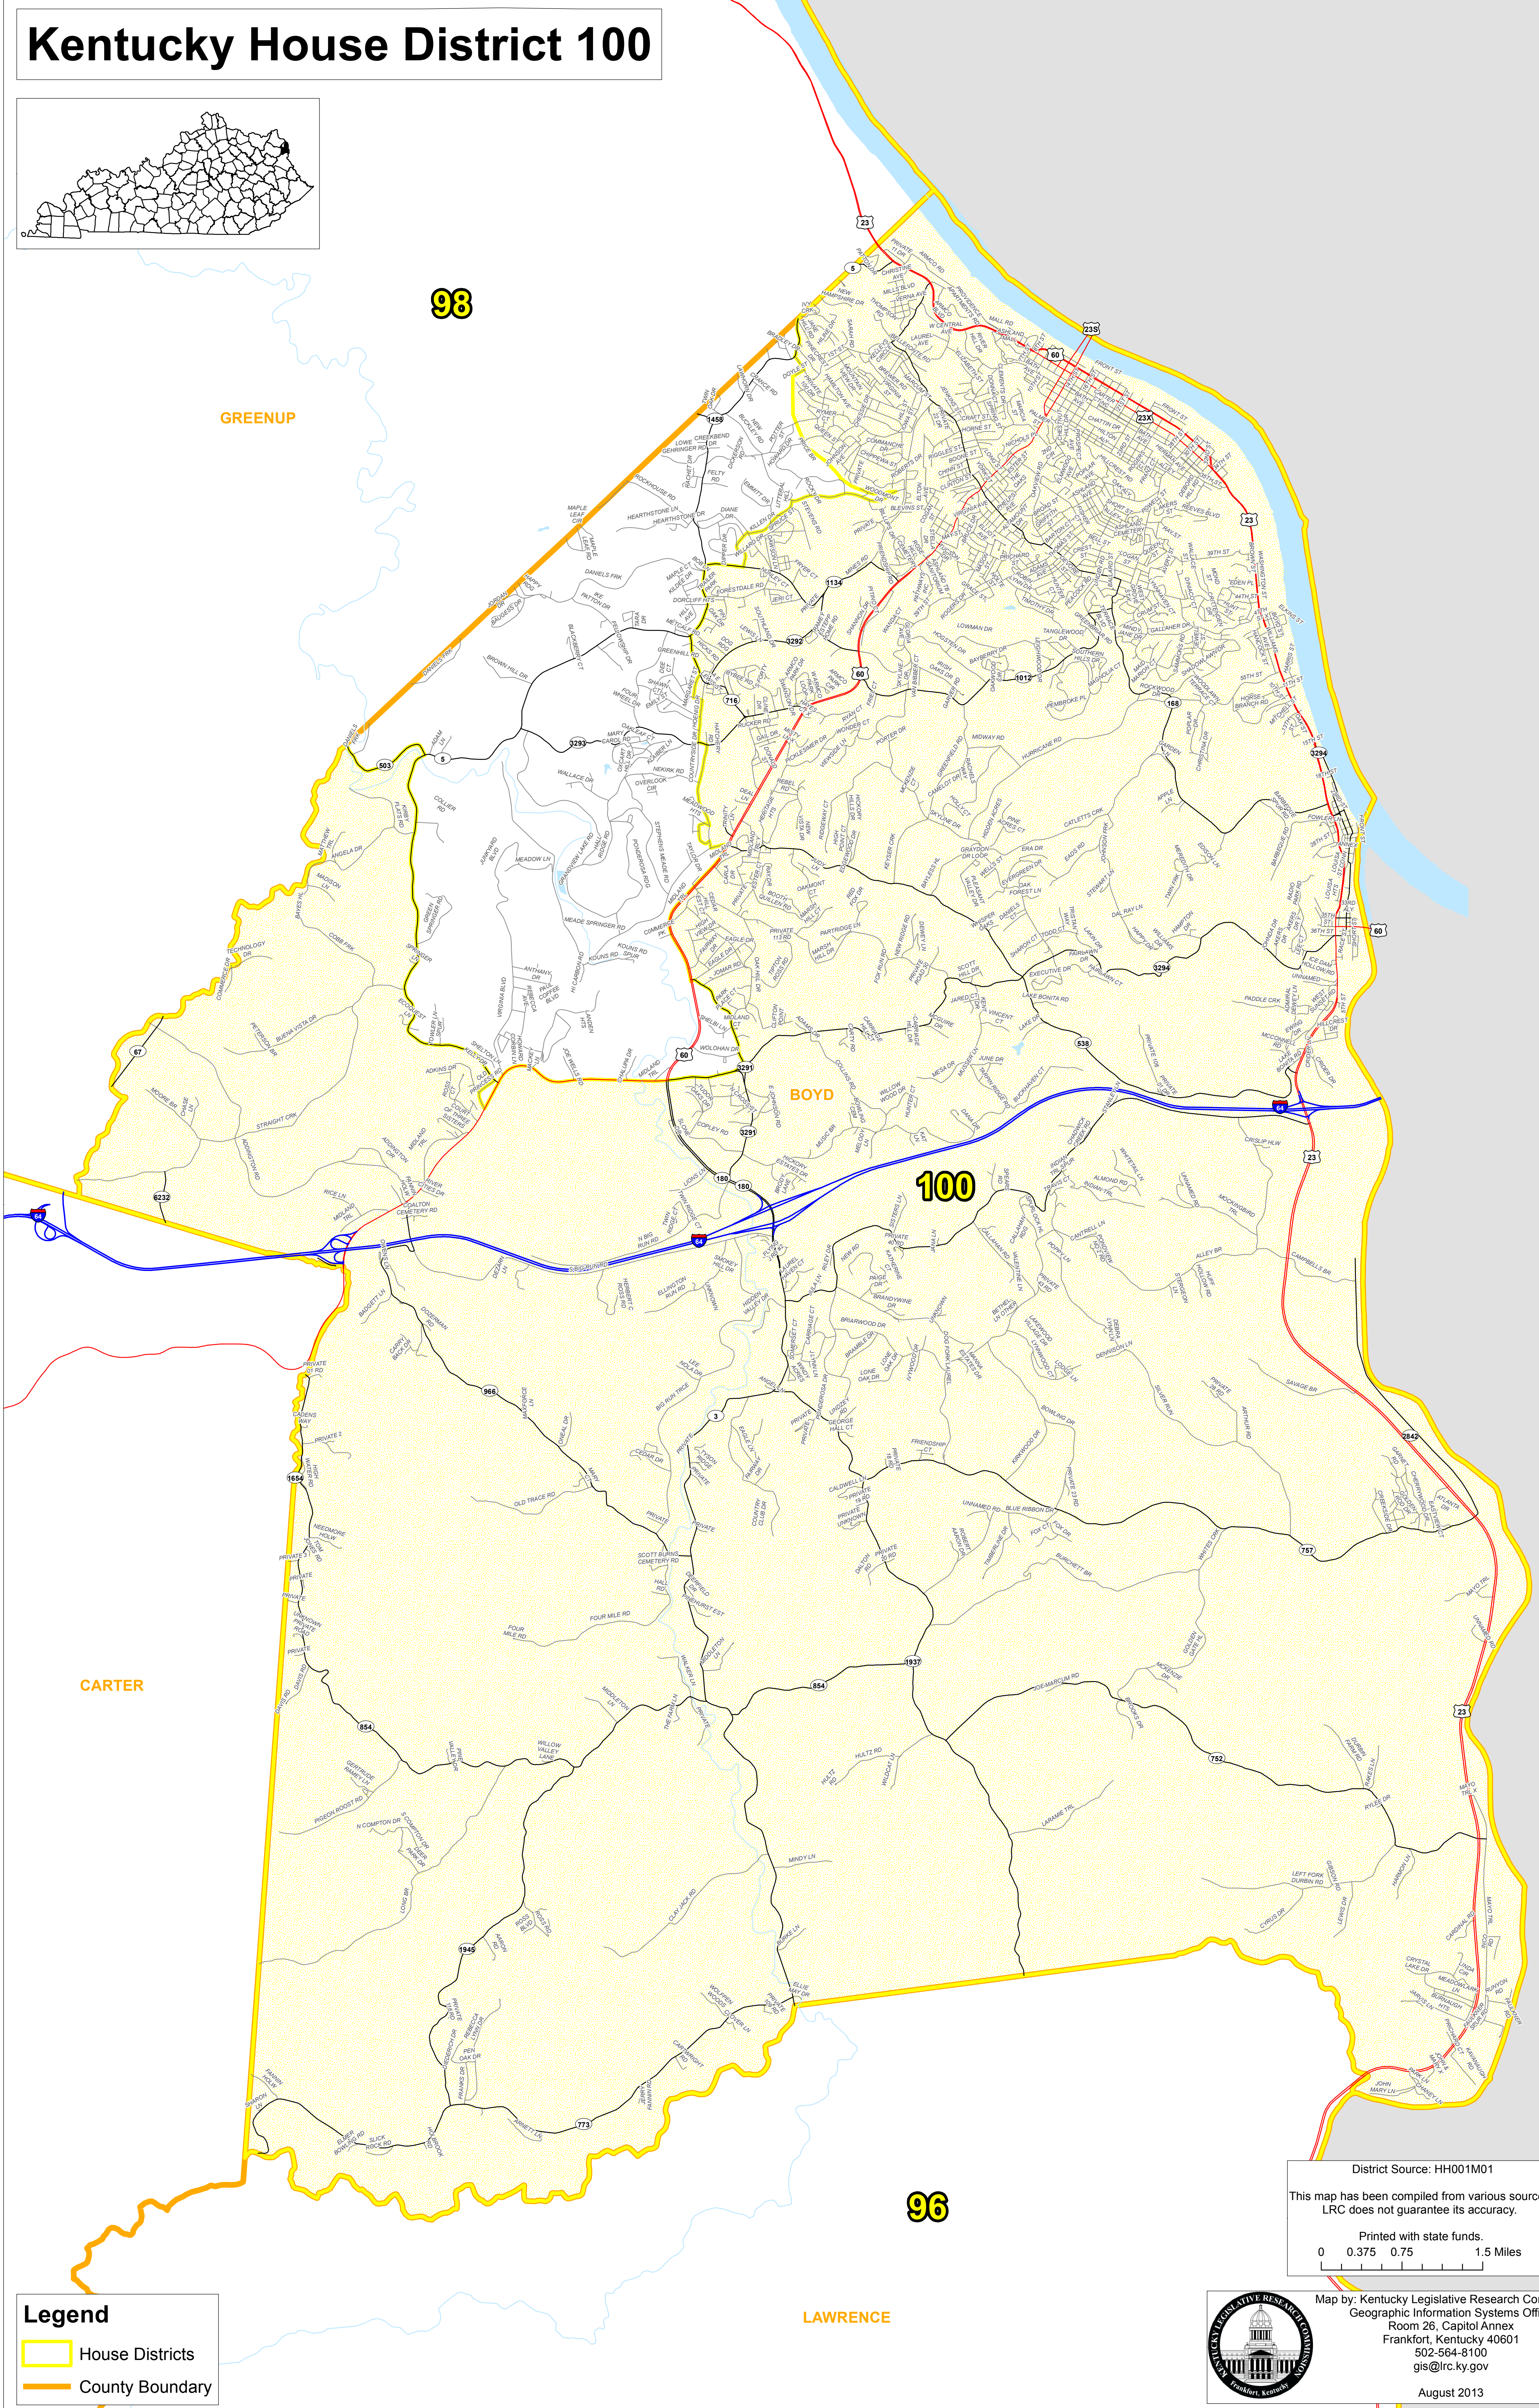

Kentucky House District 100

Legend

- House Districts
- County Boundary

District Source: HH001M01
This map has been compiled from various sources. LRC does not guarantee its accuracy.

Printed with state funds.
0 0.375 0.75 1.5 Miles

Map by: Kentucky Legislative Research Commission
Geographic Information Systems Office
Room 26, Capitol Annex
Frankfort, Kentucky 40601
502-564-8100
gis@lrc.ky.gov

August 2013