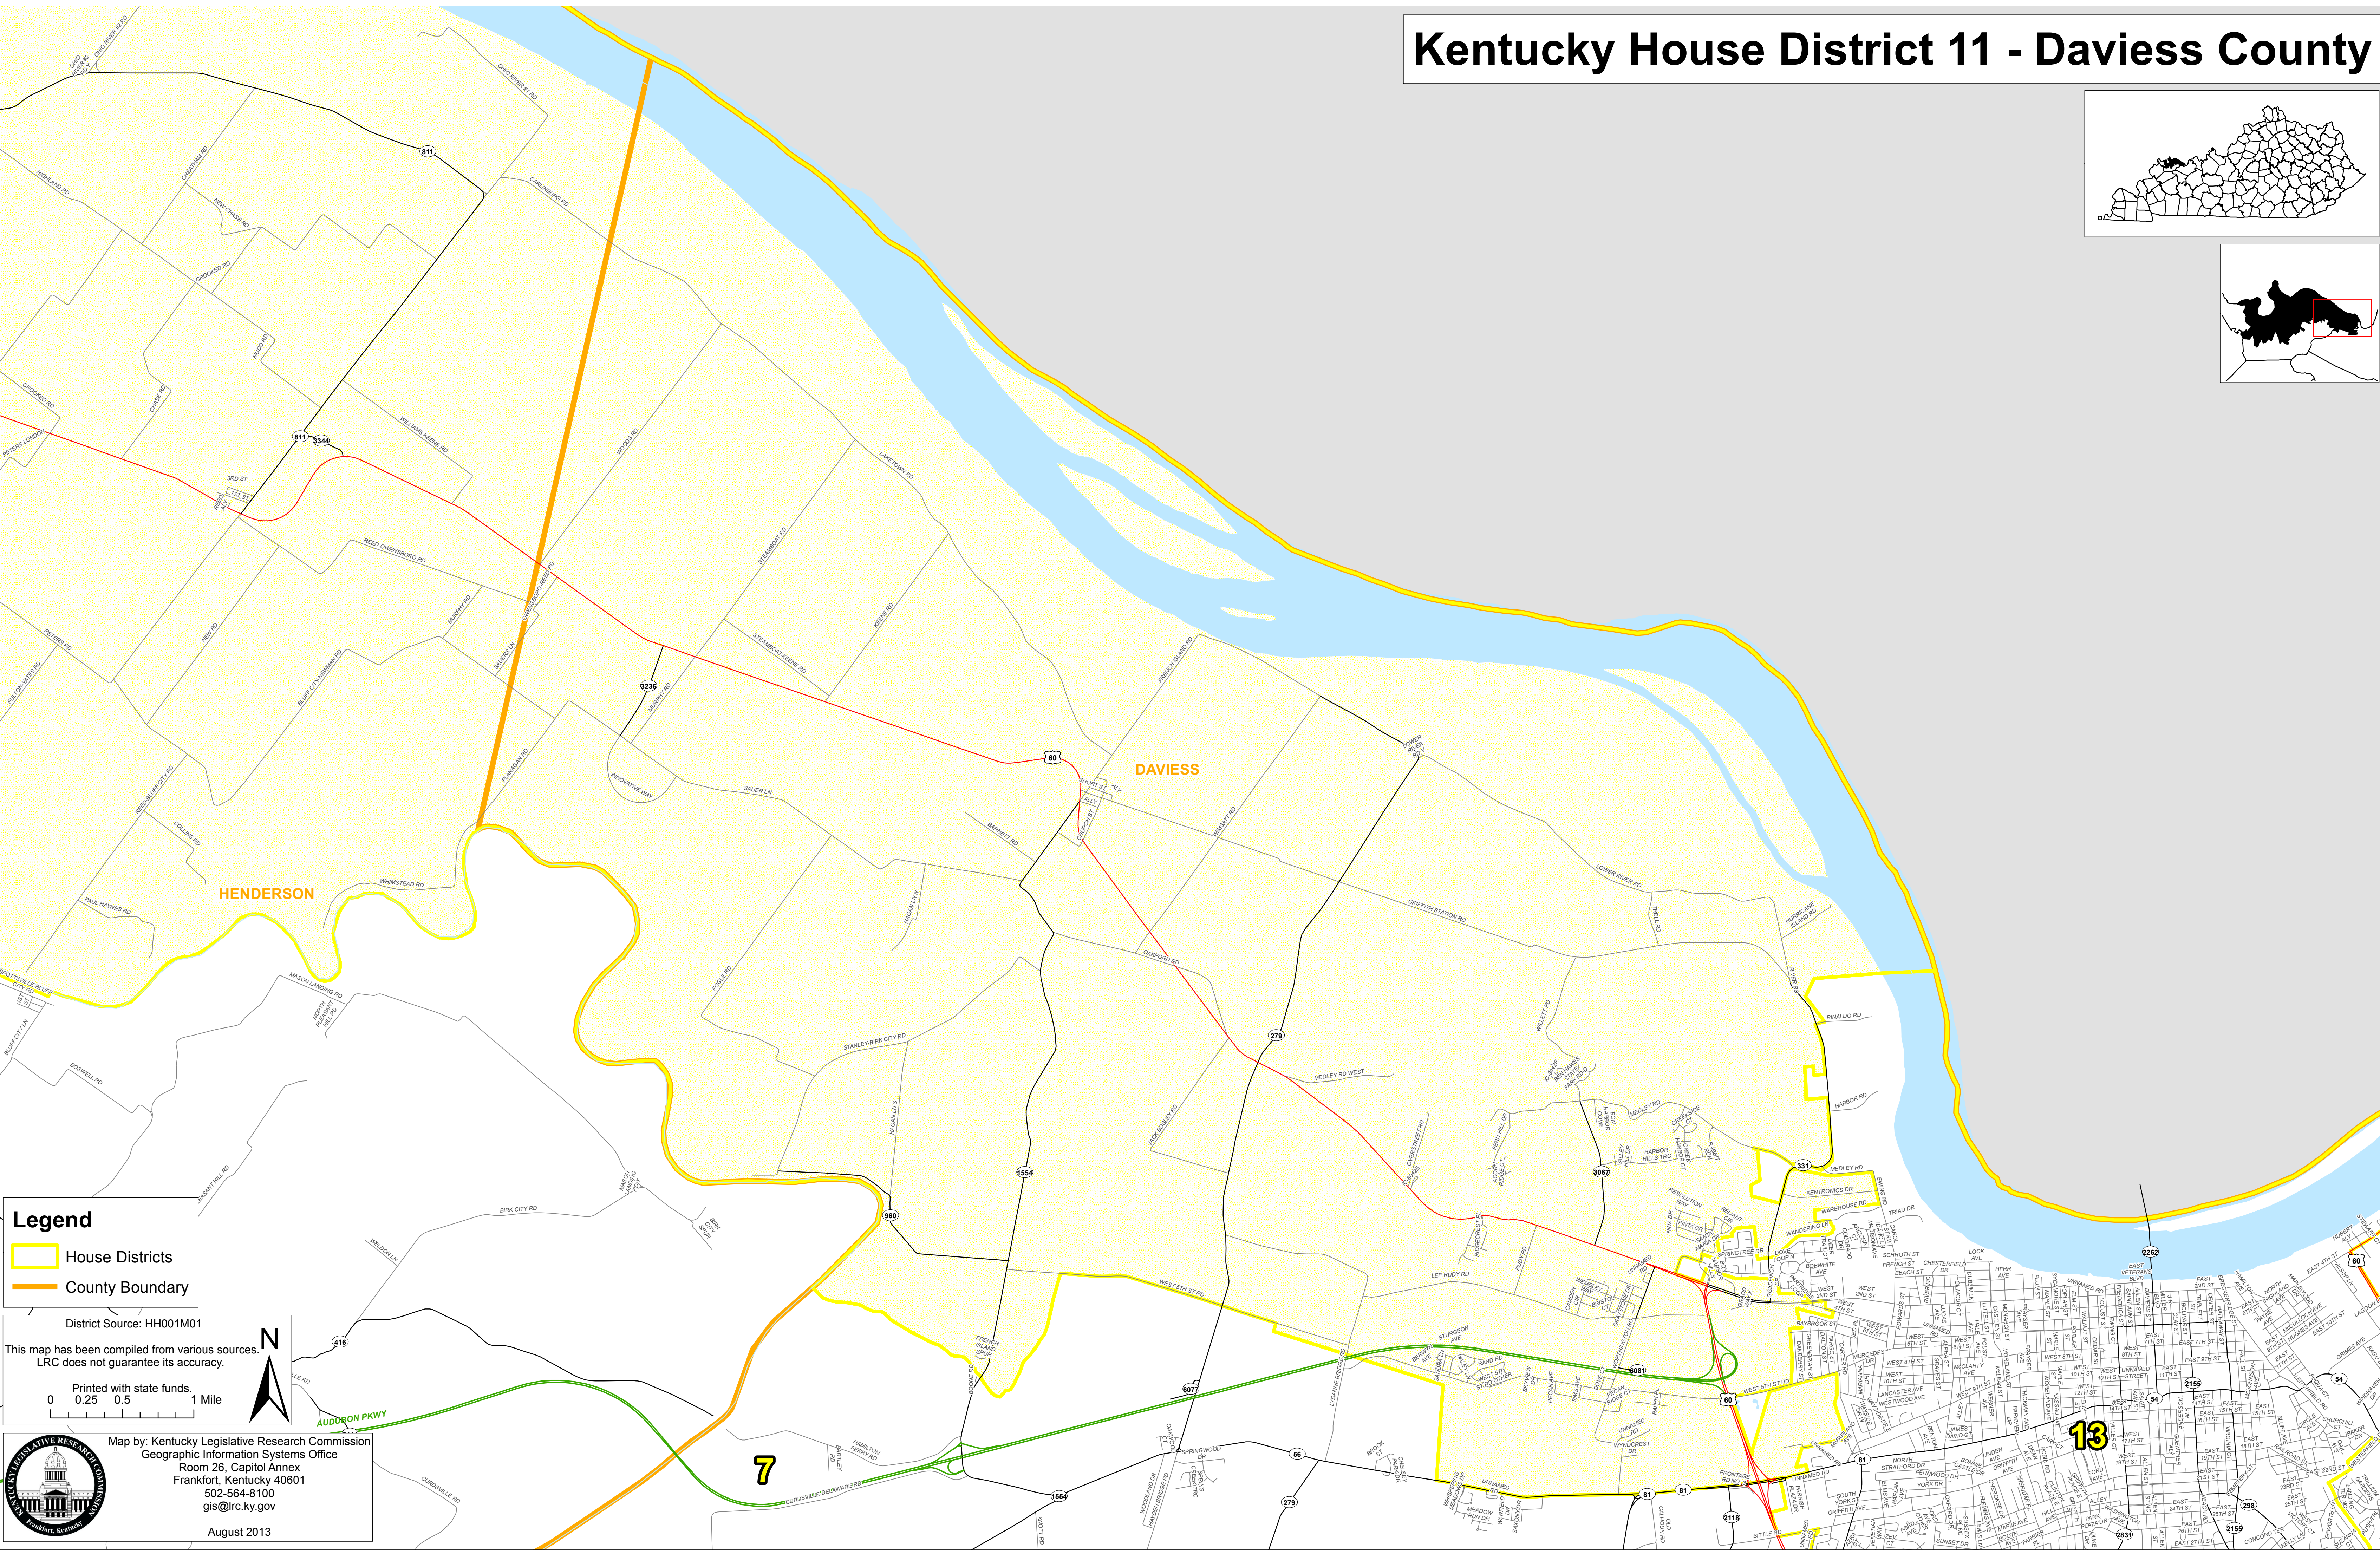

Kentucky House District 11 - Daviess County

Legend

- House Districts
- County Boundary

District Source: HH001M01
This map has been compiled from various sources.
LRC does not guarantee its accuracy.

Printed with state funds.
0 0.25 0.5 1 Mile

Map by: Kentucky Legislative Research Commission
Geographic Information Systems Office
Room 26, Capitol Annex
Frankfort, Kentucky 40601
502-564-8100
gis@lrc.ky.gov

August 2013