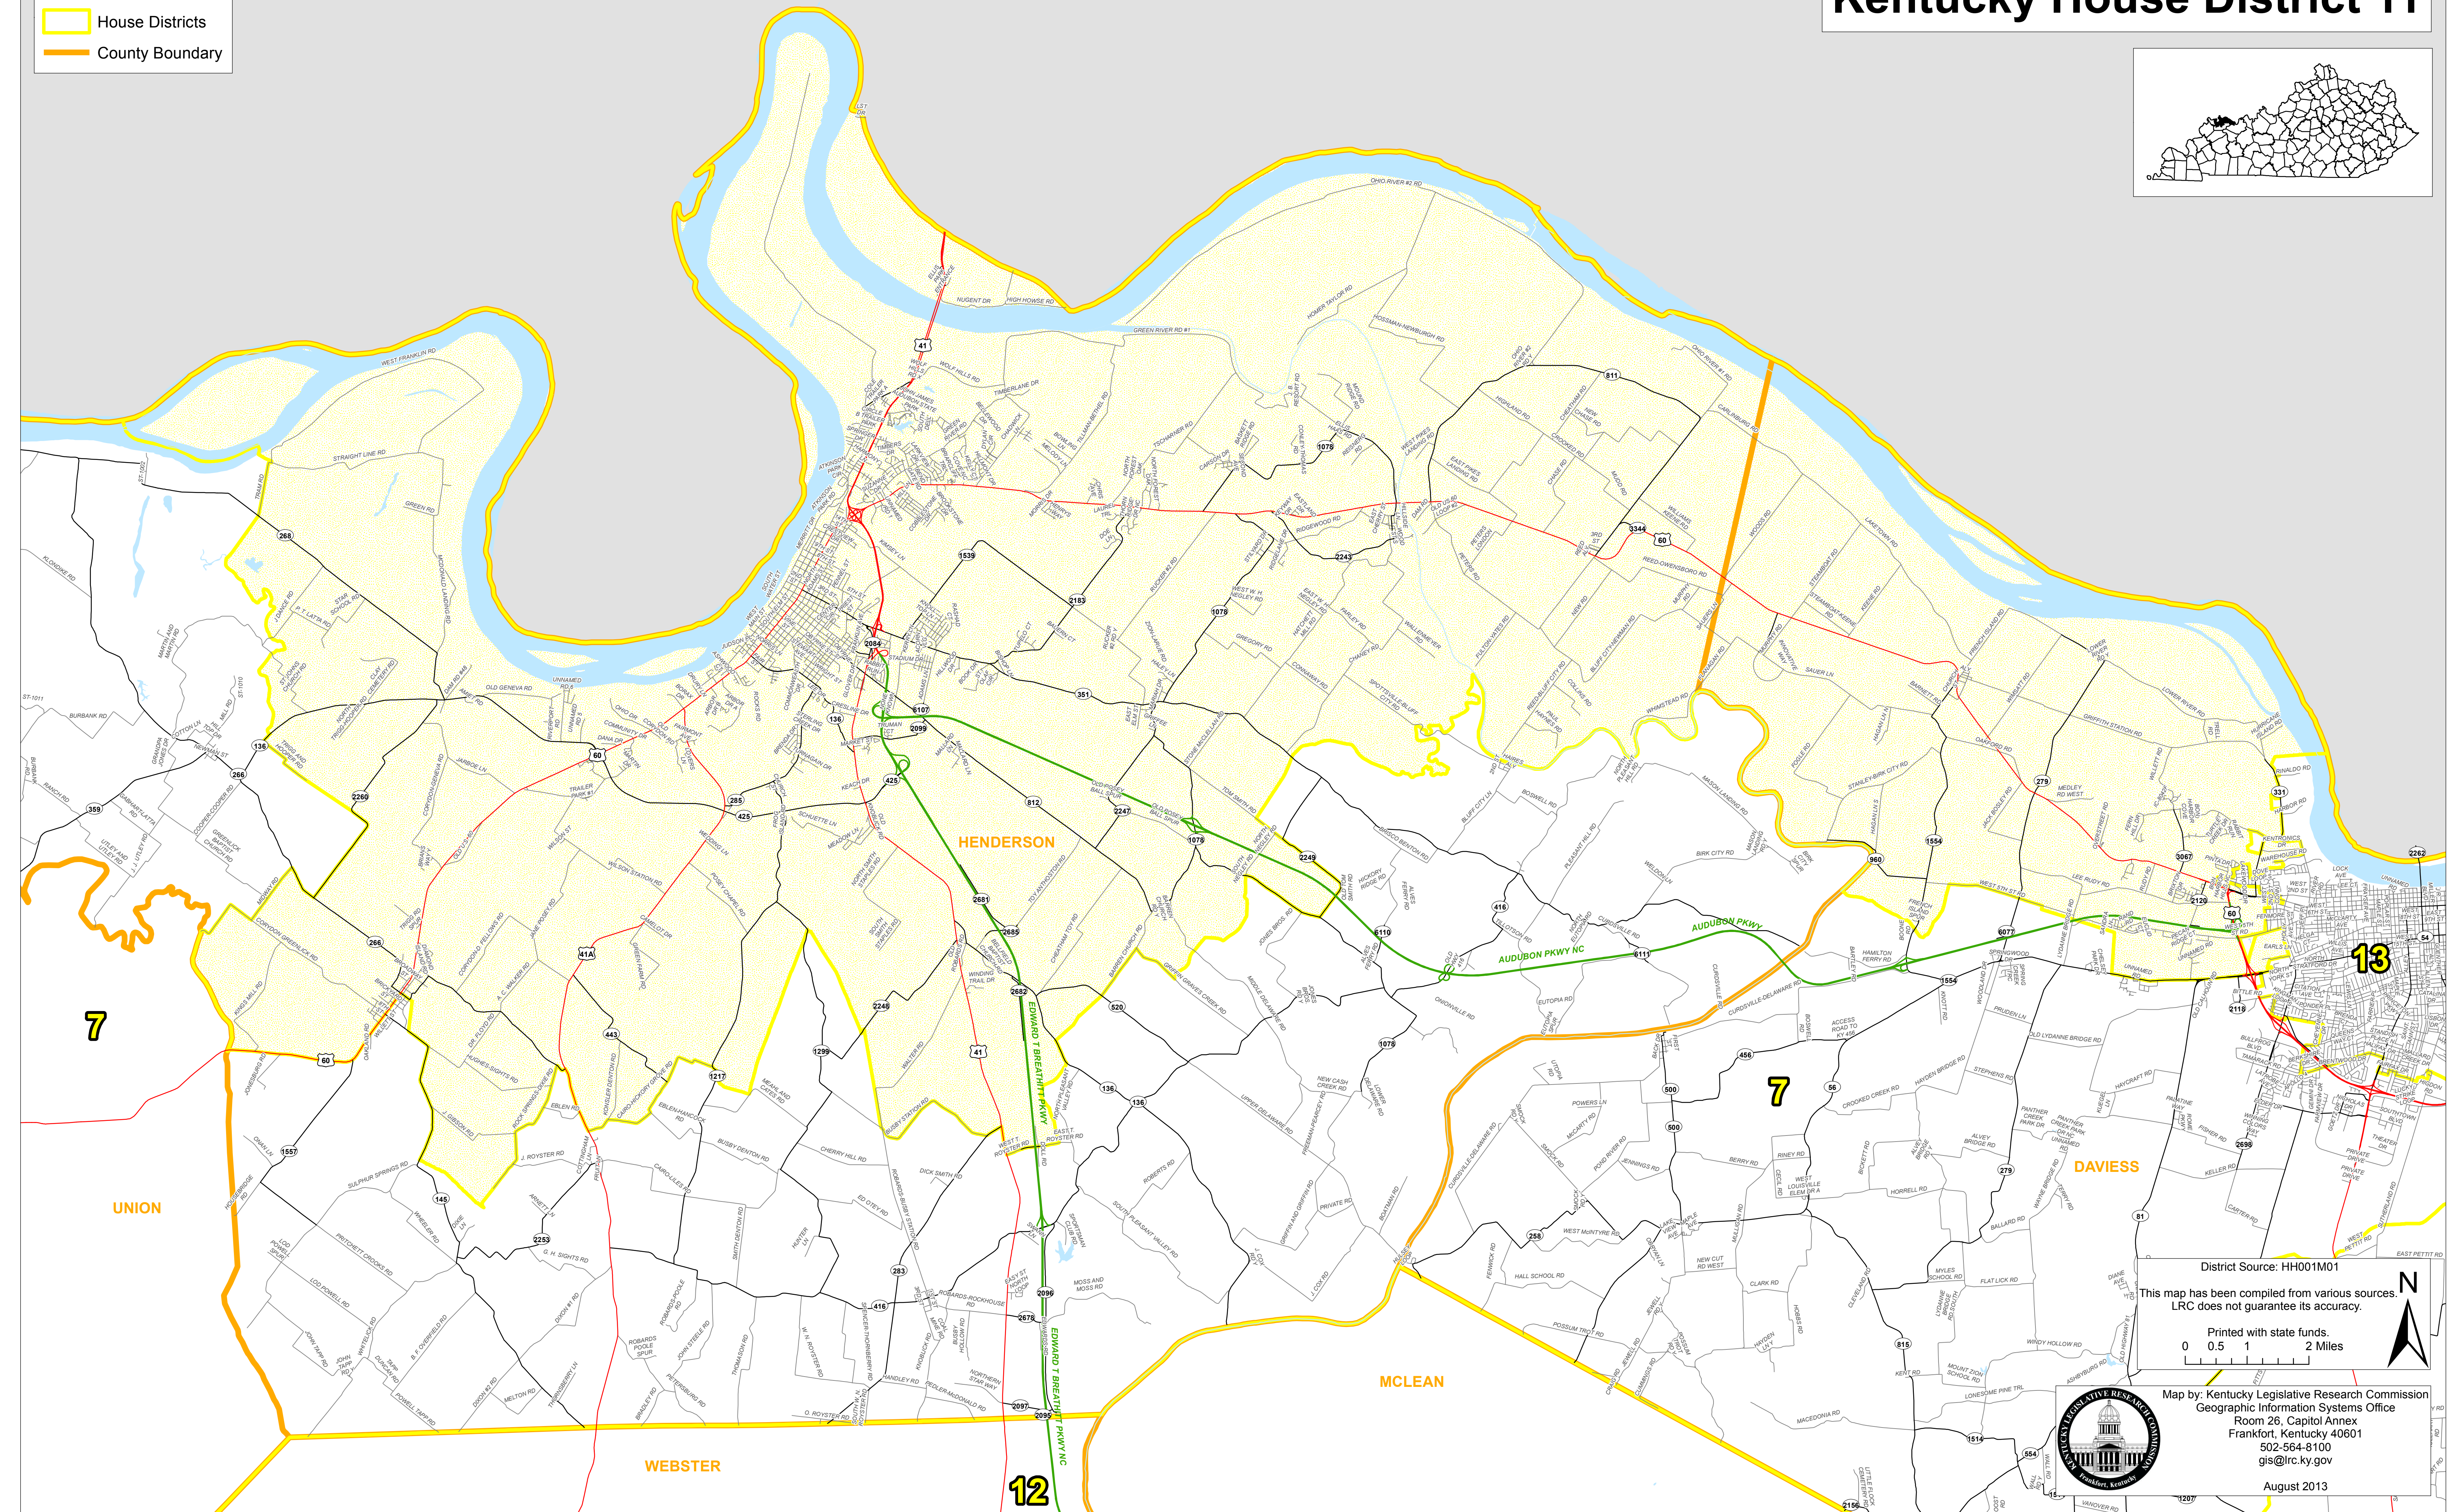

Legend

- House Districts
- County Boundary

Kentucky House District 11

District Source: HH001M01
This map has been compiled from various sources.
LRC does not guarantee its accuracy.
Printed with state funds.
0 0.5 1 2 Miles

Map by: Kentucky Legislative Research Commission
Geographic Information Systems Office
Room 26, Capitol Annex
Frankfort, Kentucky 40601
502-564-8100
gis@lrc.ky.gov

August 2013