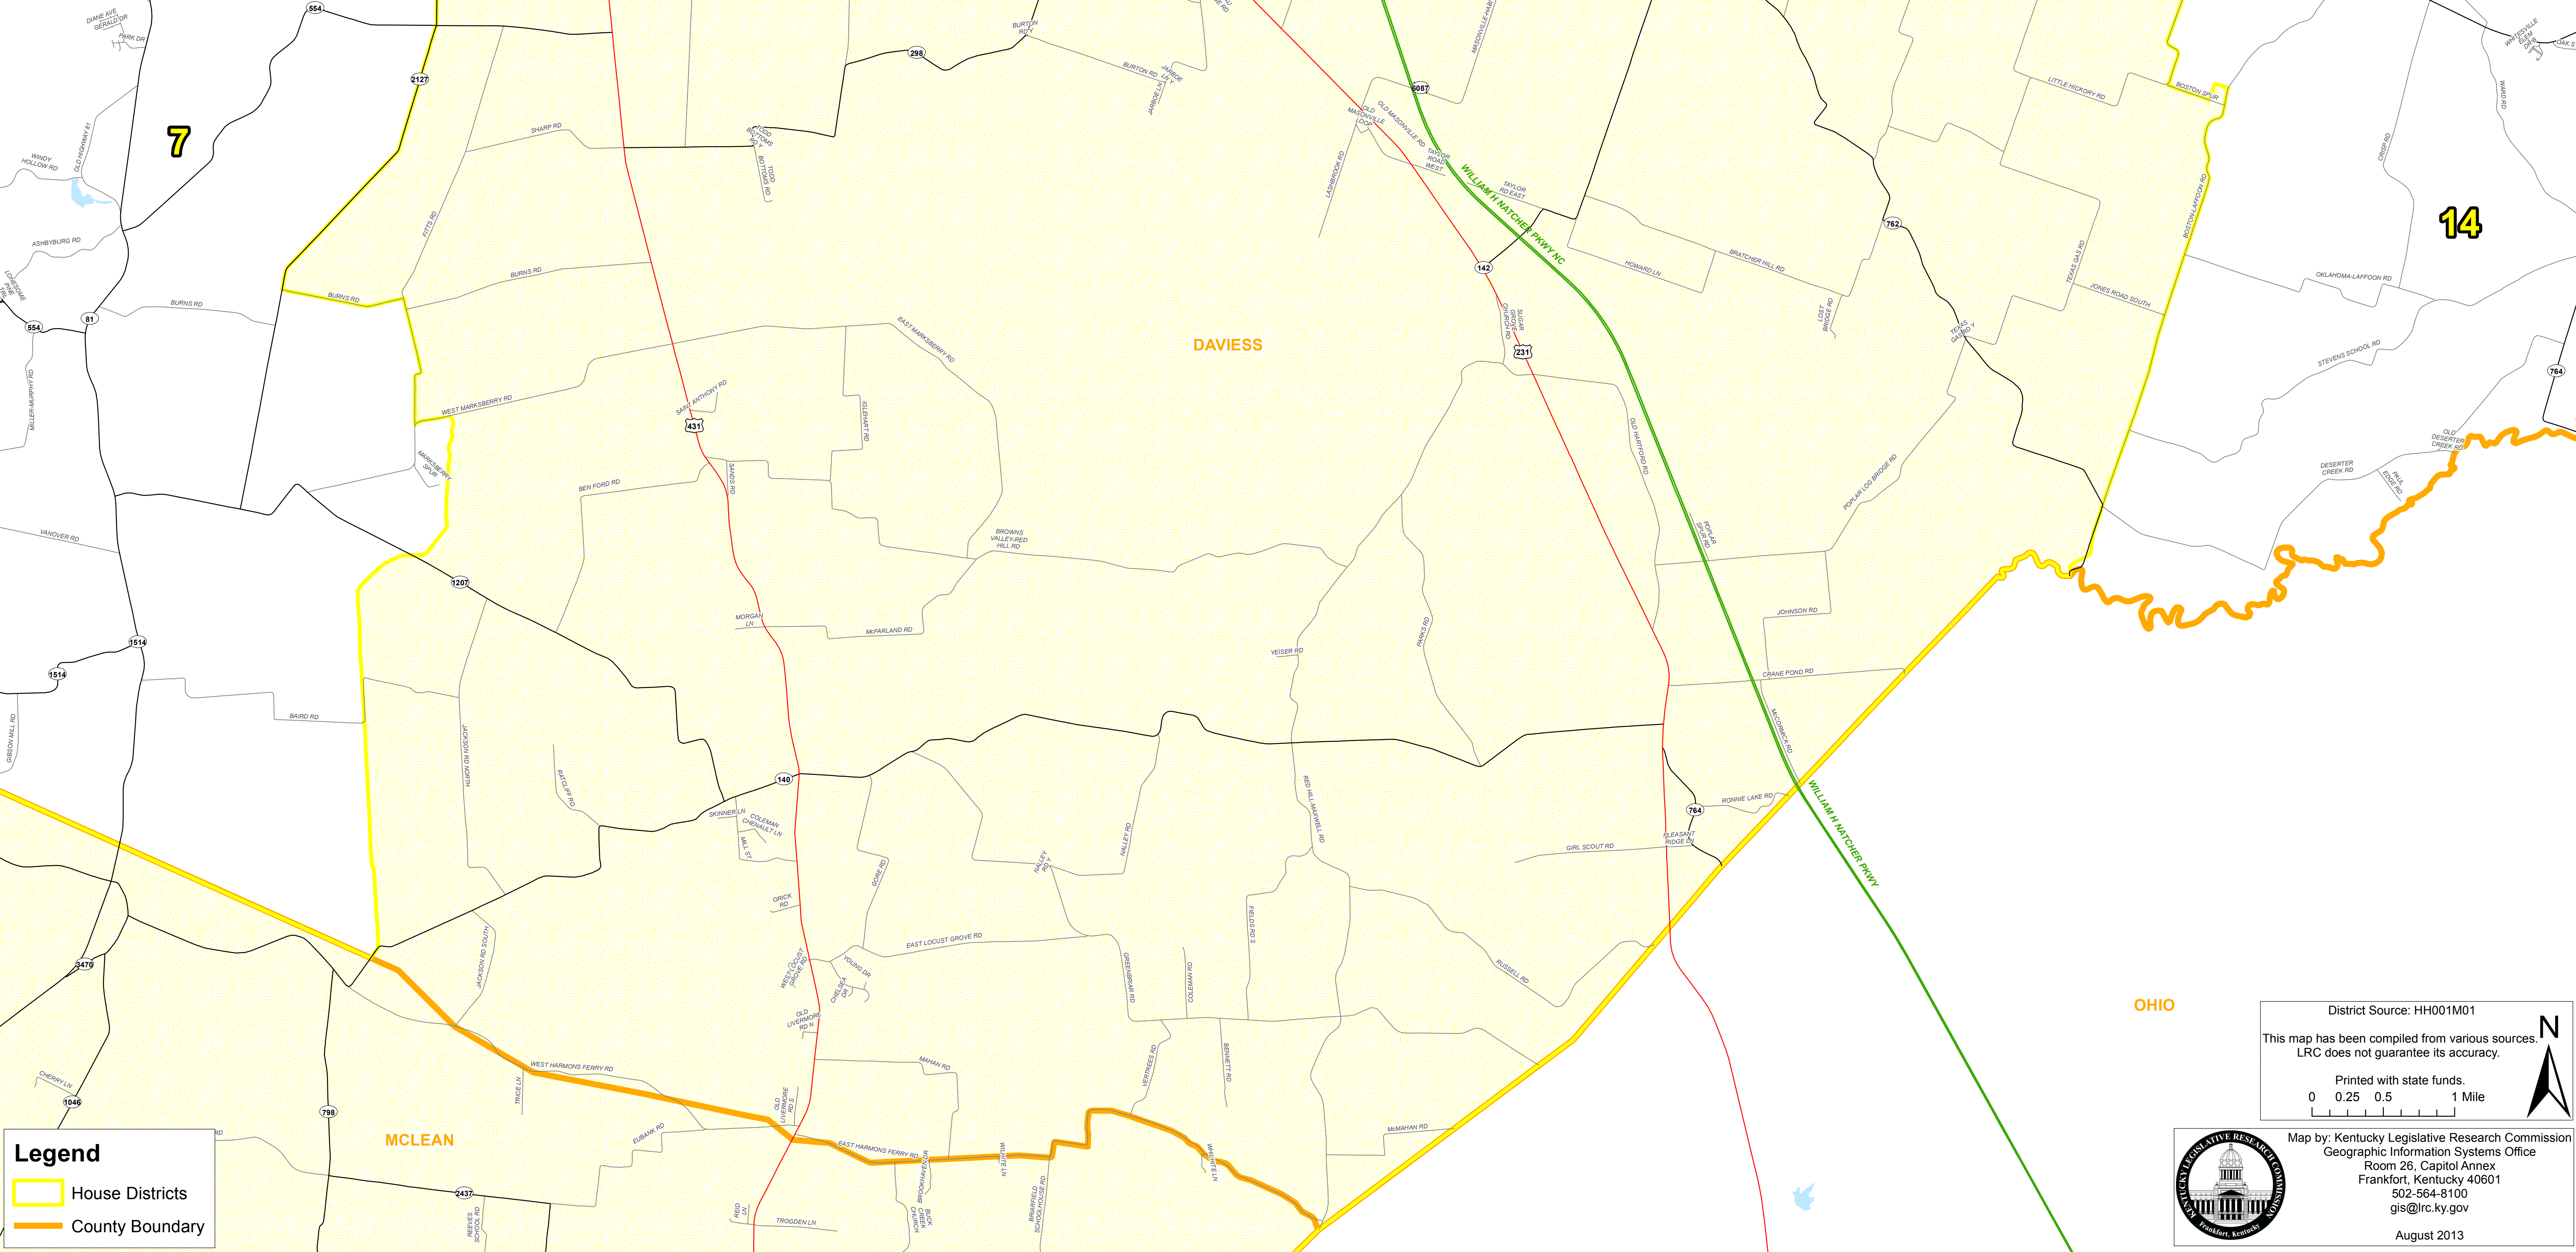

Kentucky House District 12 - Daviess County

Legend

- House Districts
- County Boundary

District Source: HH001M01

This map has been compiled from various sources. LRC does not guarantee its accuracy.

Printed with state funds.

0 0.25 0.5 1 Mile

Map by: Kentucky Legislative Research Commission
Geographic Information Systems Office
Room 26, Capitol Annex
Frankfort, Kentucky 40601
502-564-8100
gis@lrc.ky.gov

August 2013