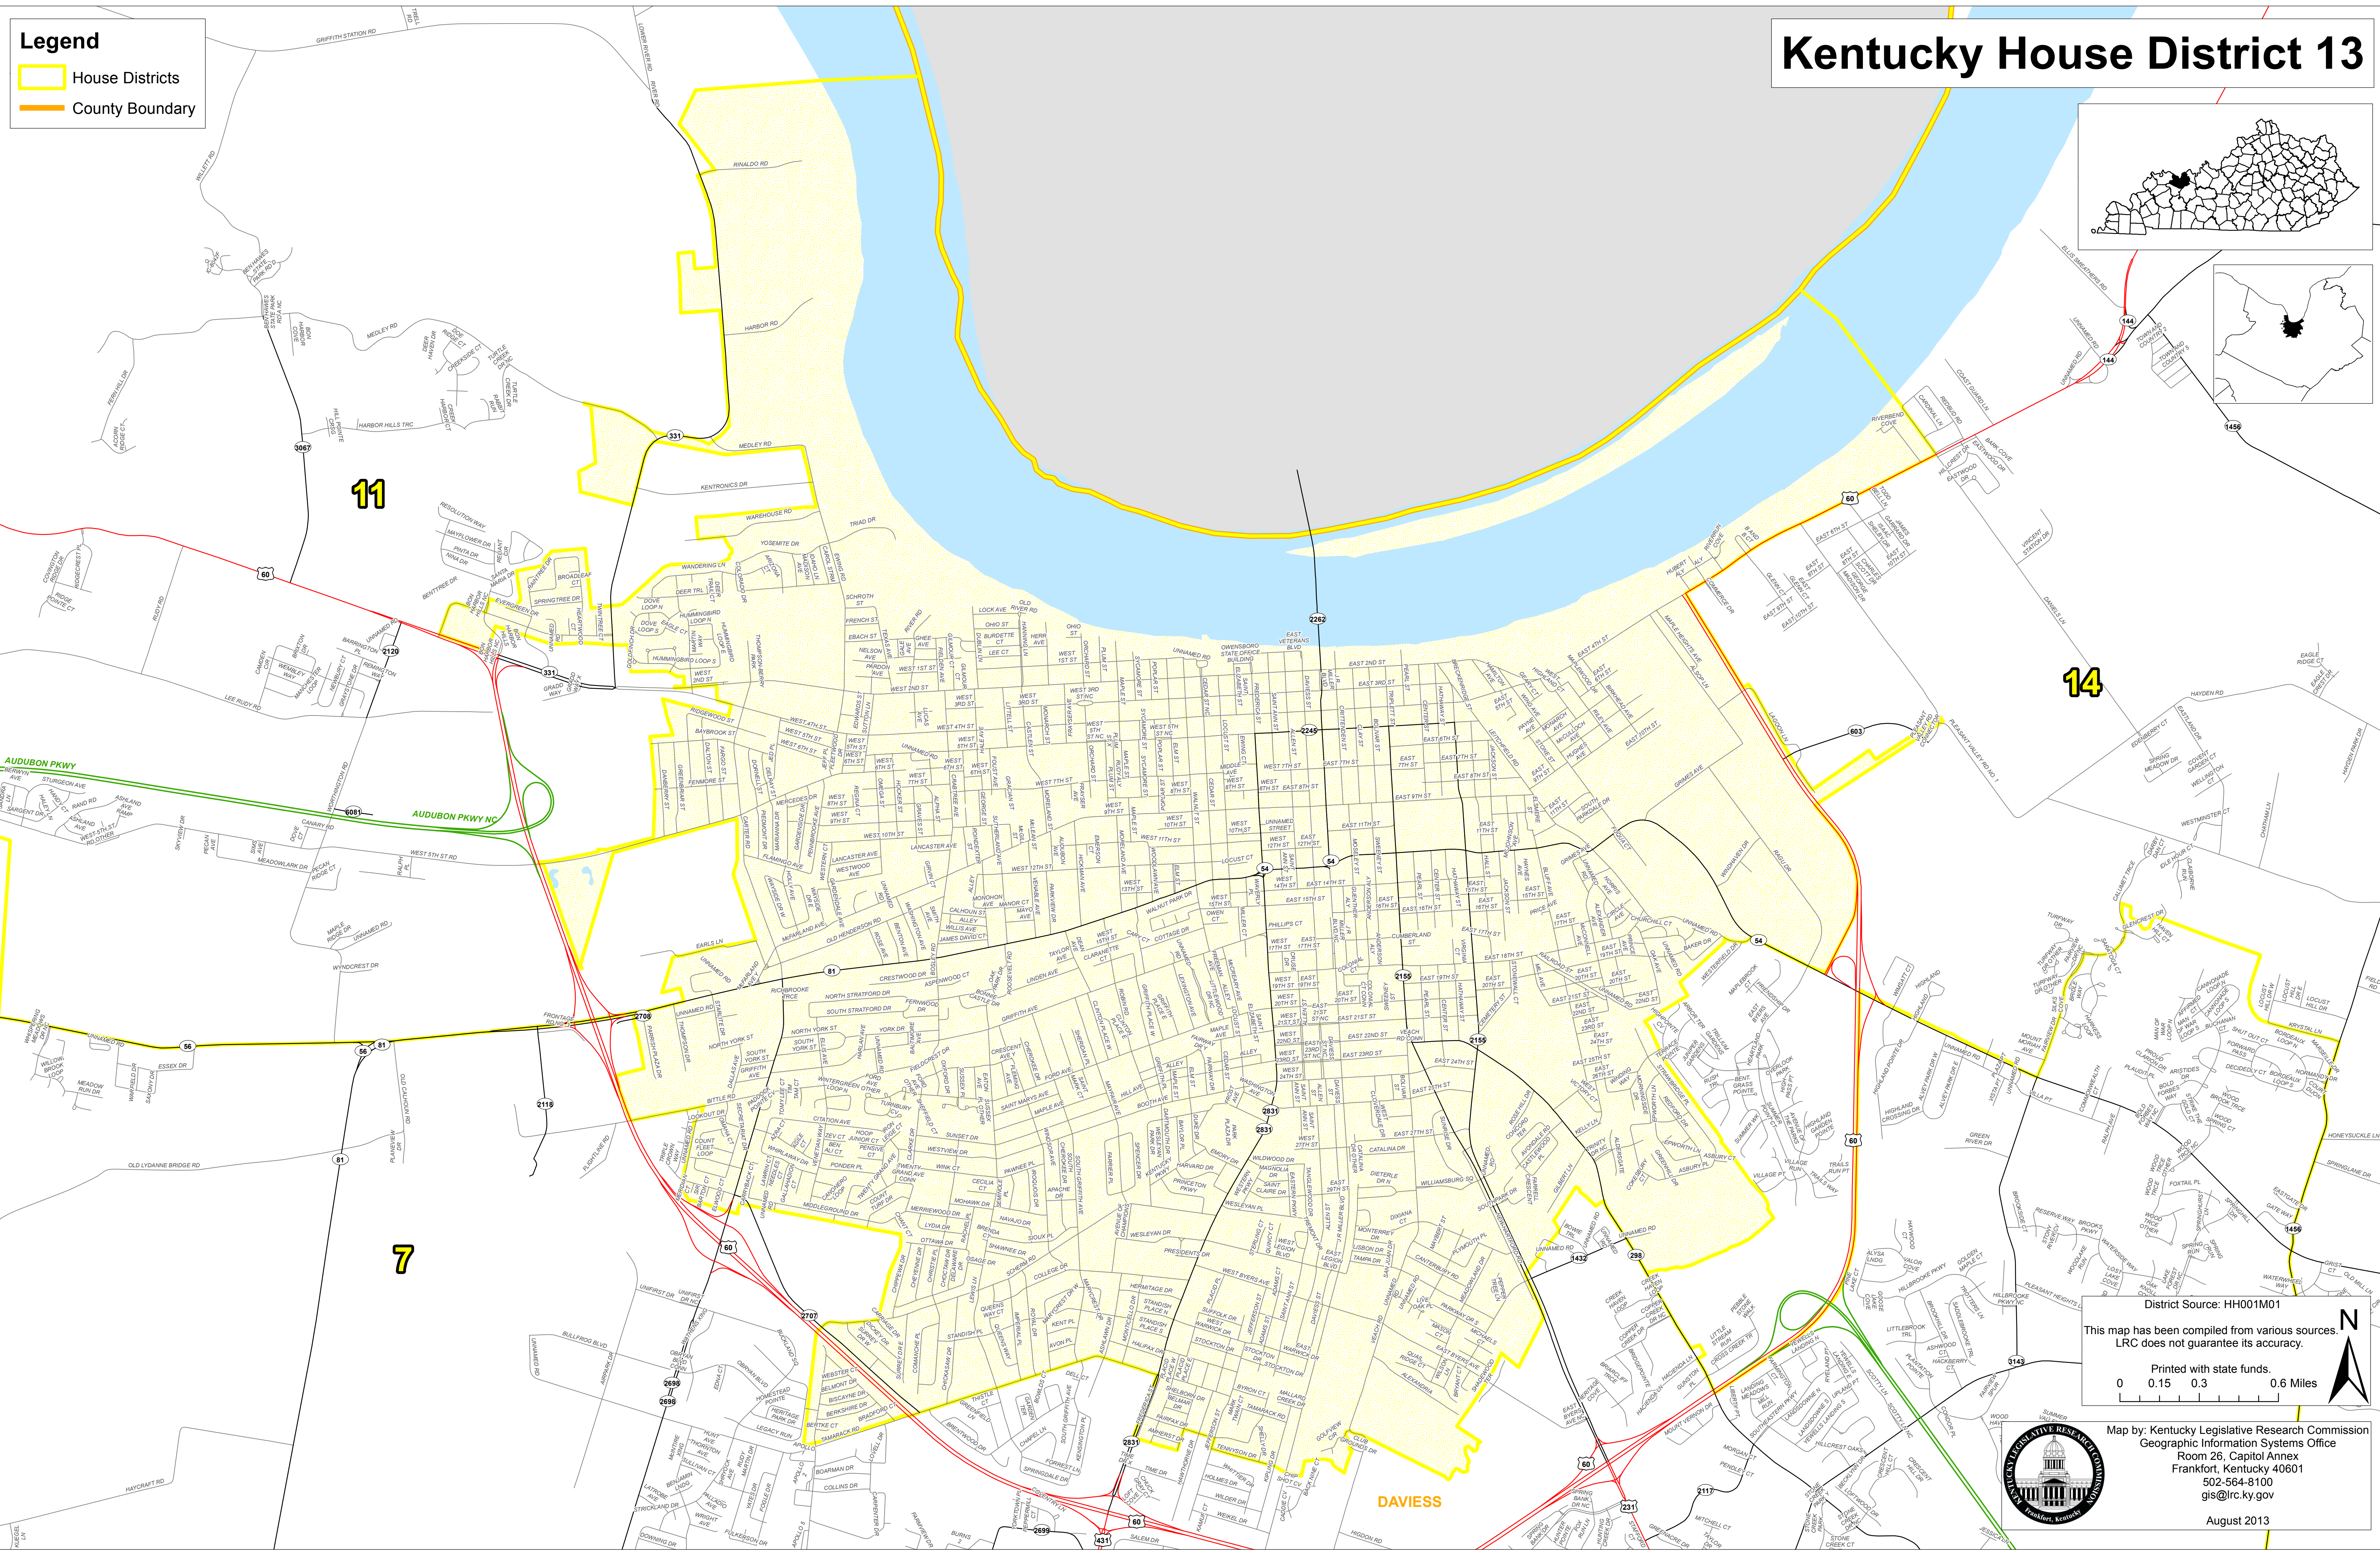

Legend

- House Districts
- County Boundary

Kentucky House District 13

District Source: HH001M01

This map has been compiled from various sources. LRC does not guarantee its accuracy.

Printed with state funds.

0 0.15 0.3 0.6 Miles

Map by: Kentucky Legislative Research Commission
 Geographic Information Systems Office
 Room 26, Capitol Annex
 Frankfort, Kentucky 40601
 502-564-8100
 gis@lrc.ky.gov

August 2013