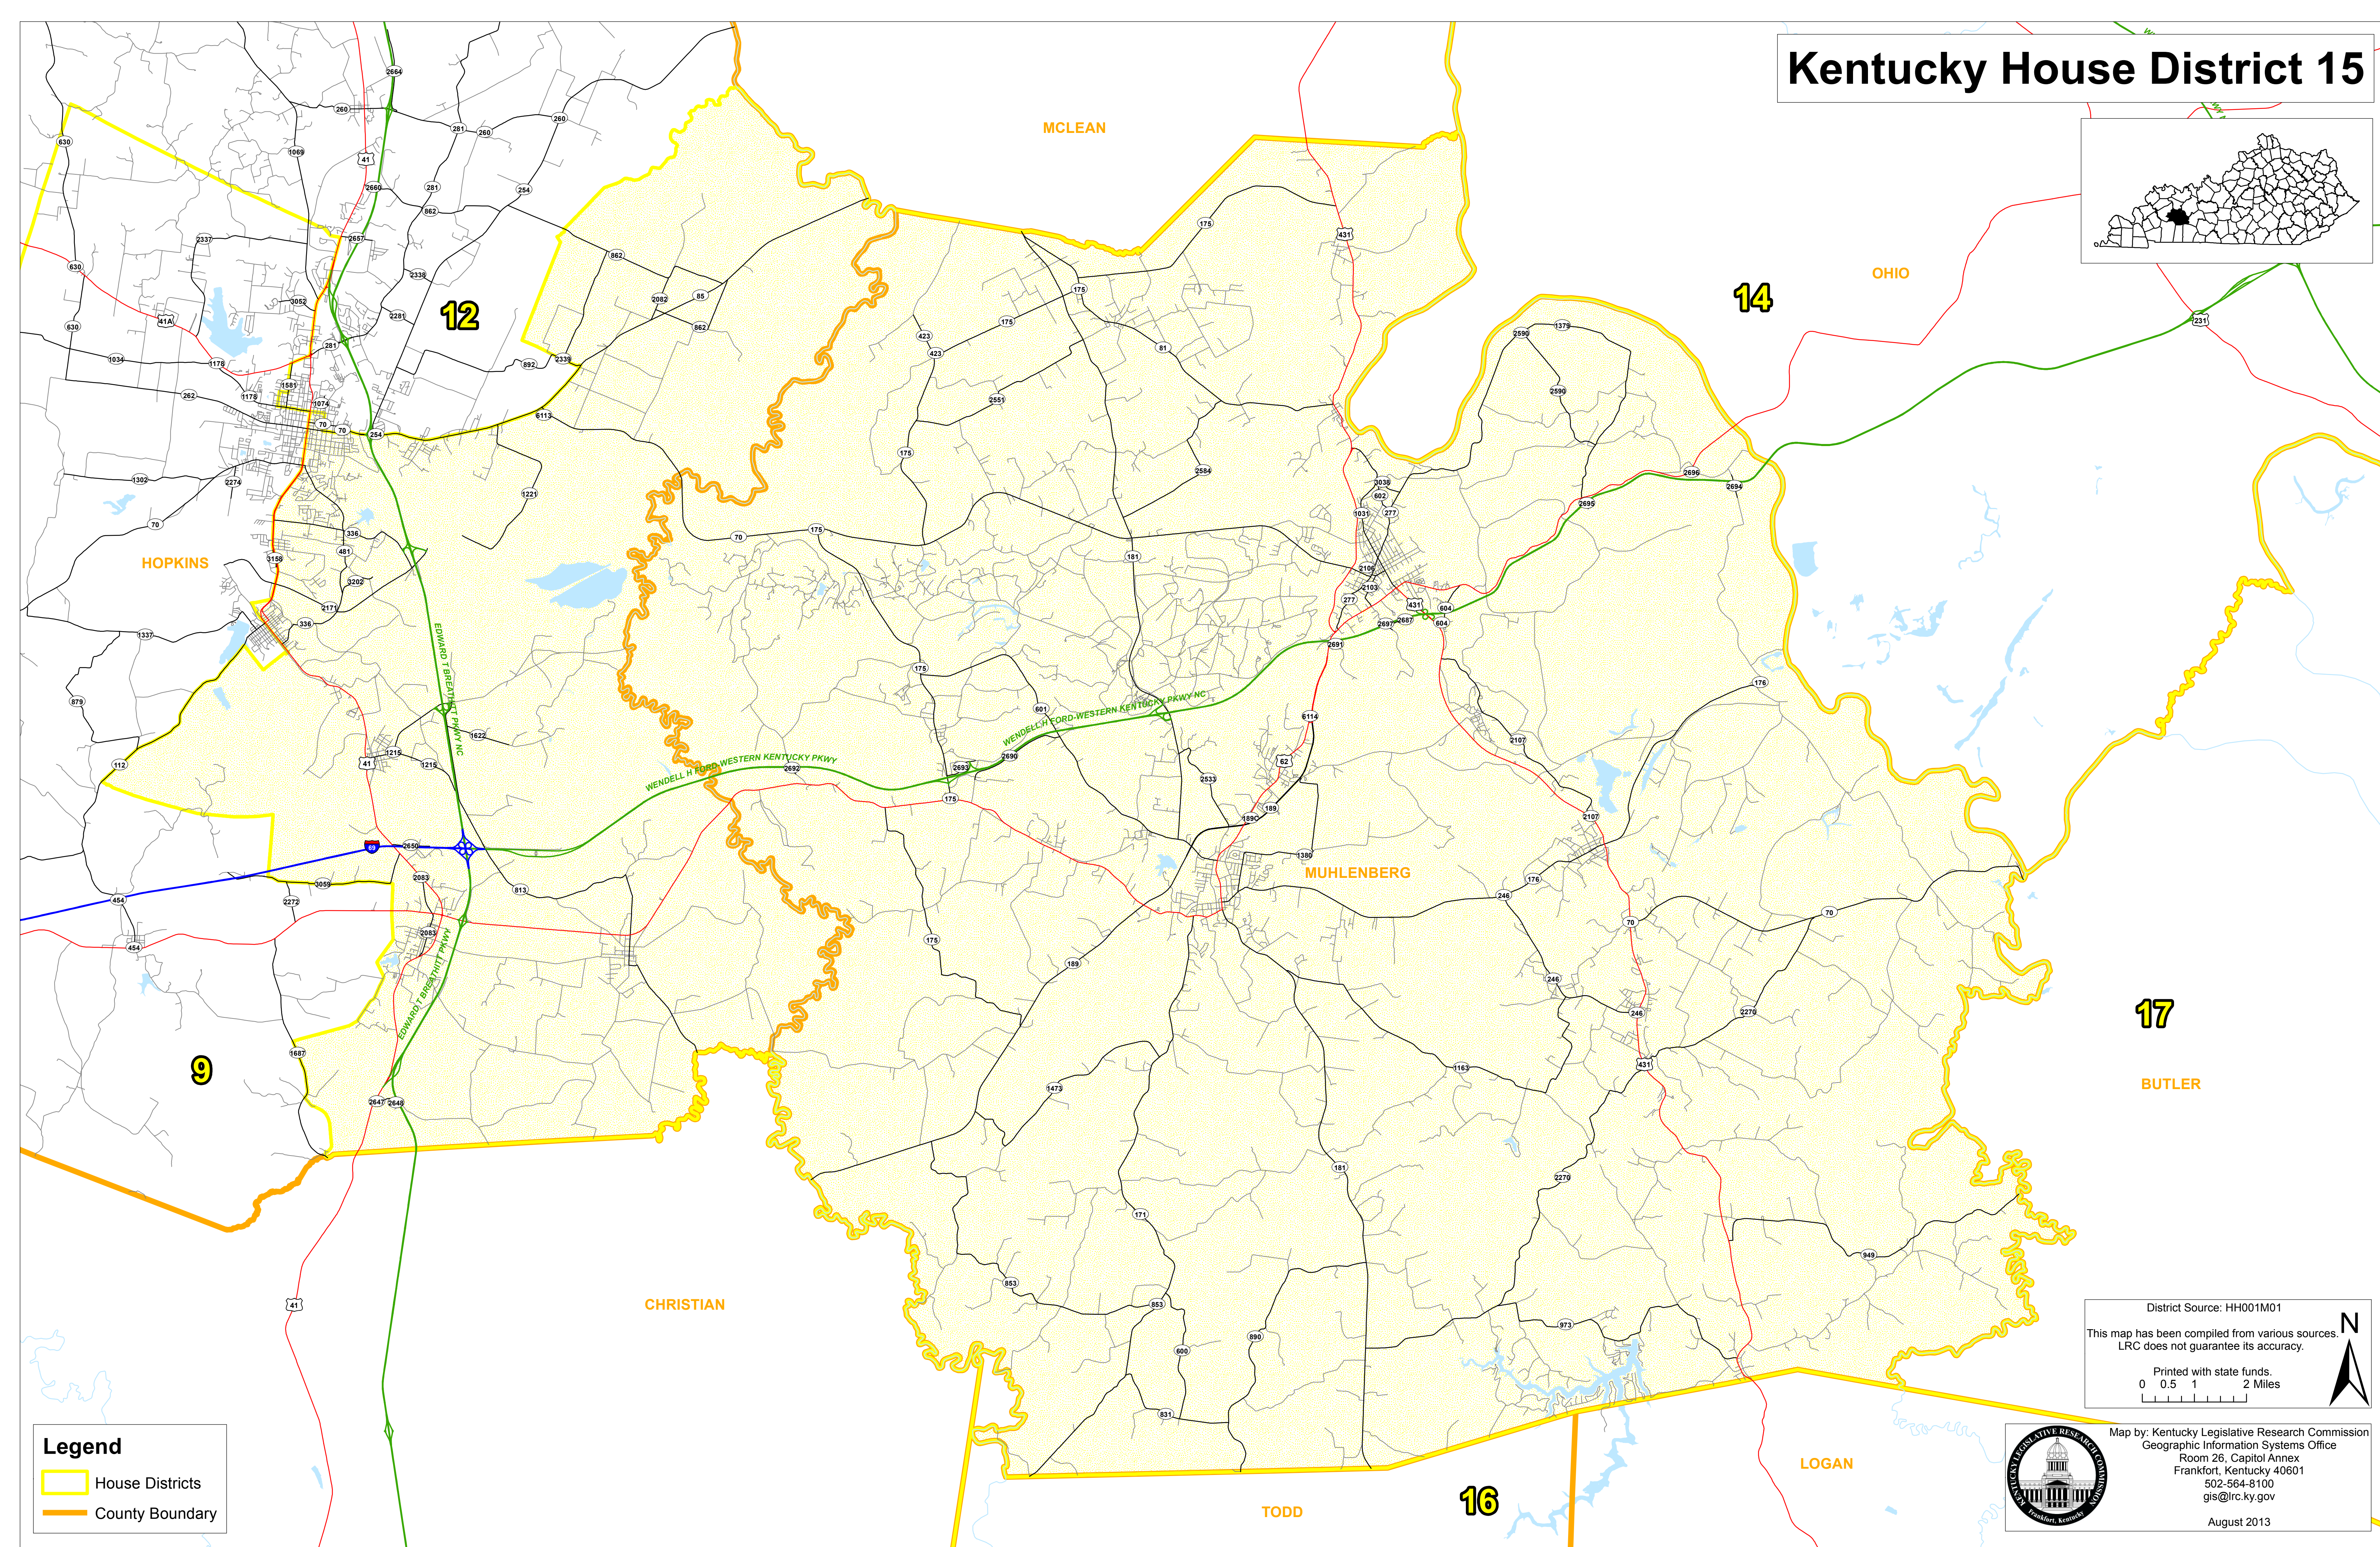

Kentucky House District 15

Legend

- House Districts
- County Boundary

District Source: HH001M01

This map has been compiled from various sources.
LRC does not guarantee its accuracy.

Printed with state funds.
0 0.5 1 2 Miles

Map by: Kentucky Legislative Research Commission
Geographic Information Systems Office
Room 26, Capitol Annex
Frankfort, Kentucky 40601
502-564-8100
gis@lrc.ky.gov

August 2013