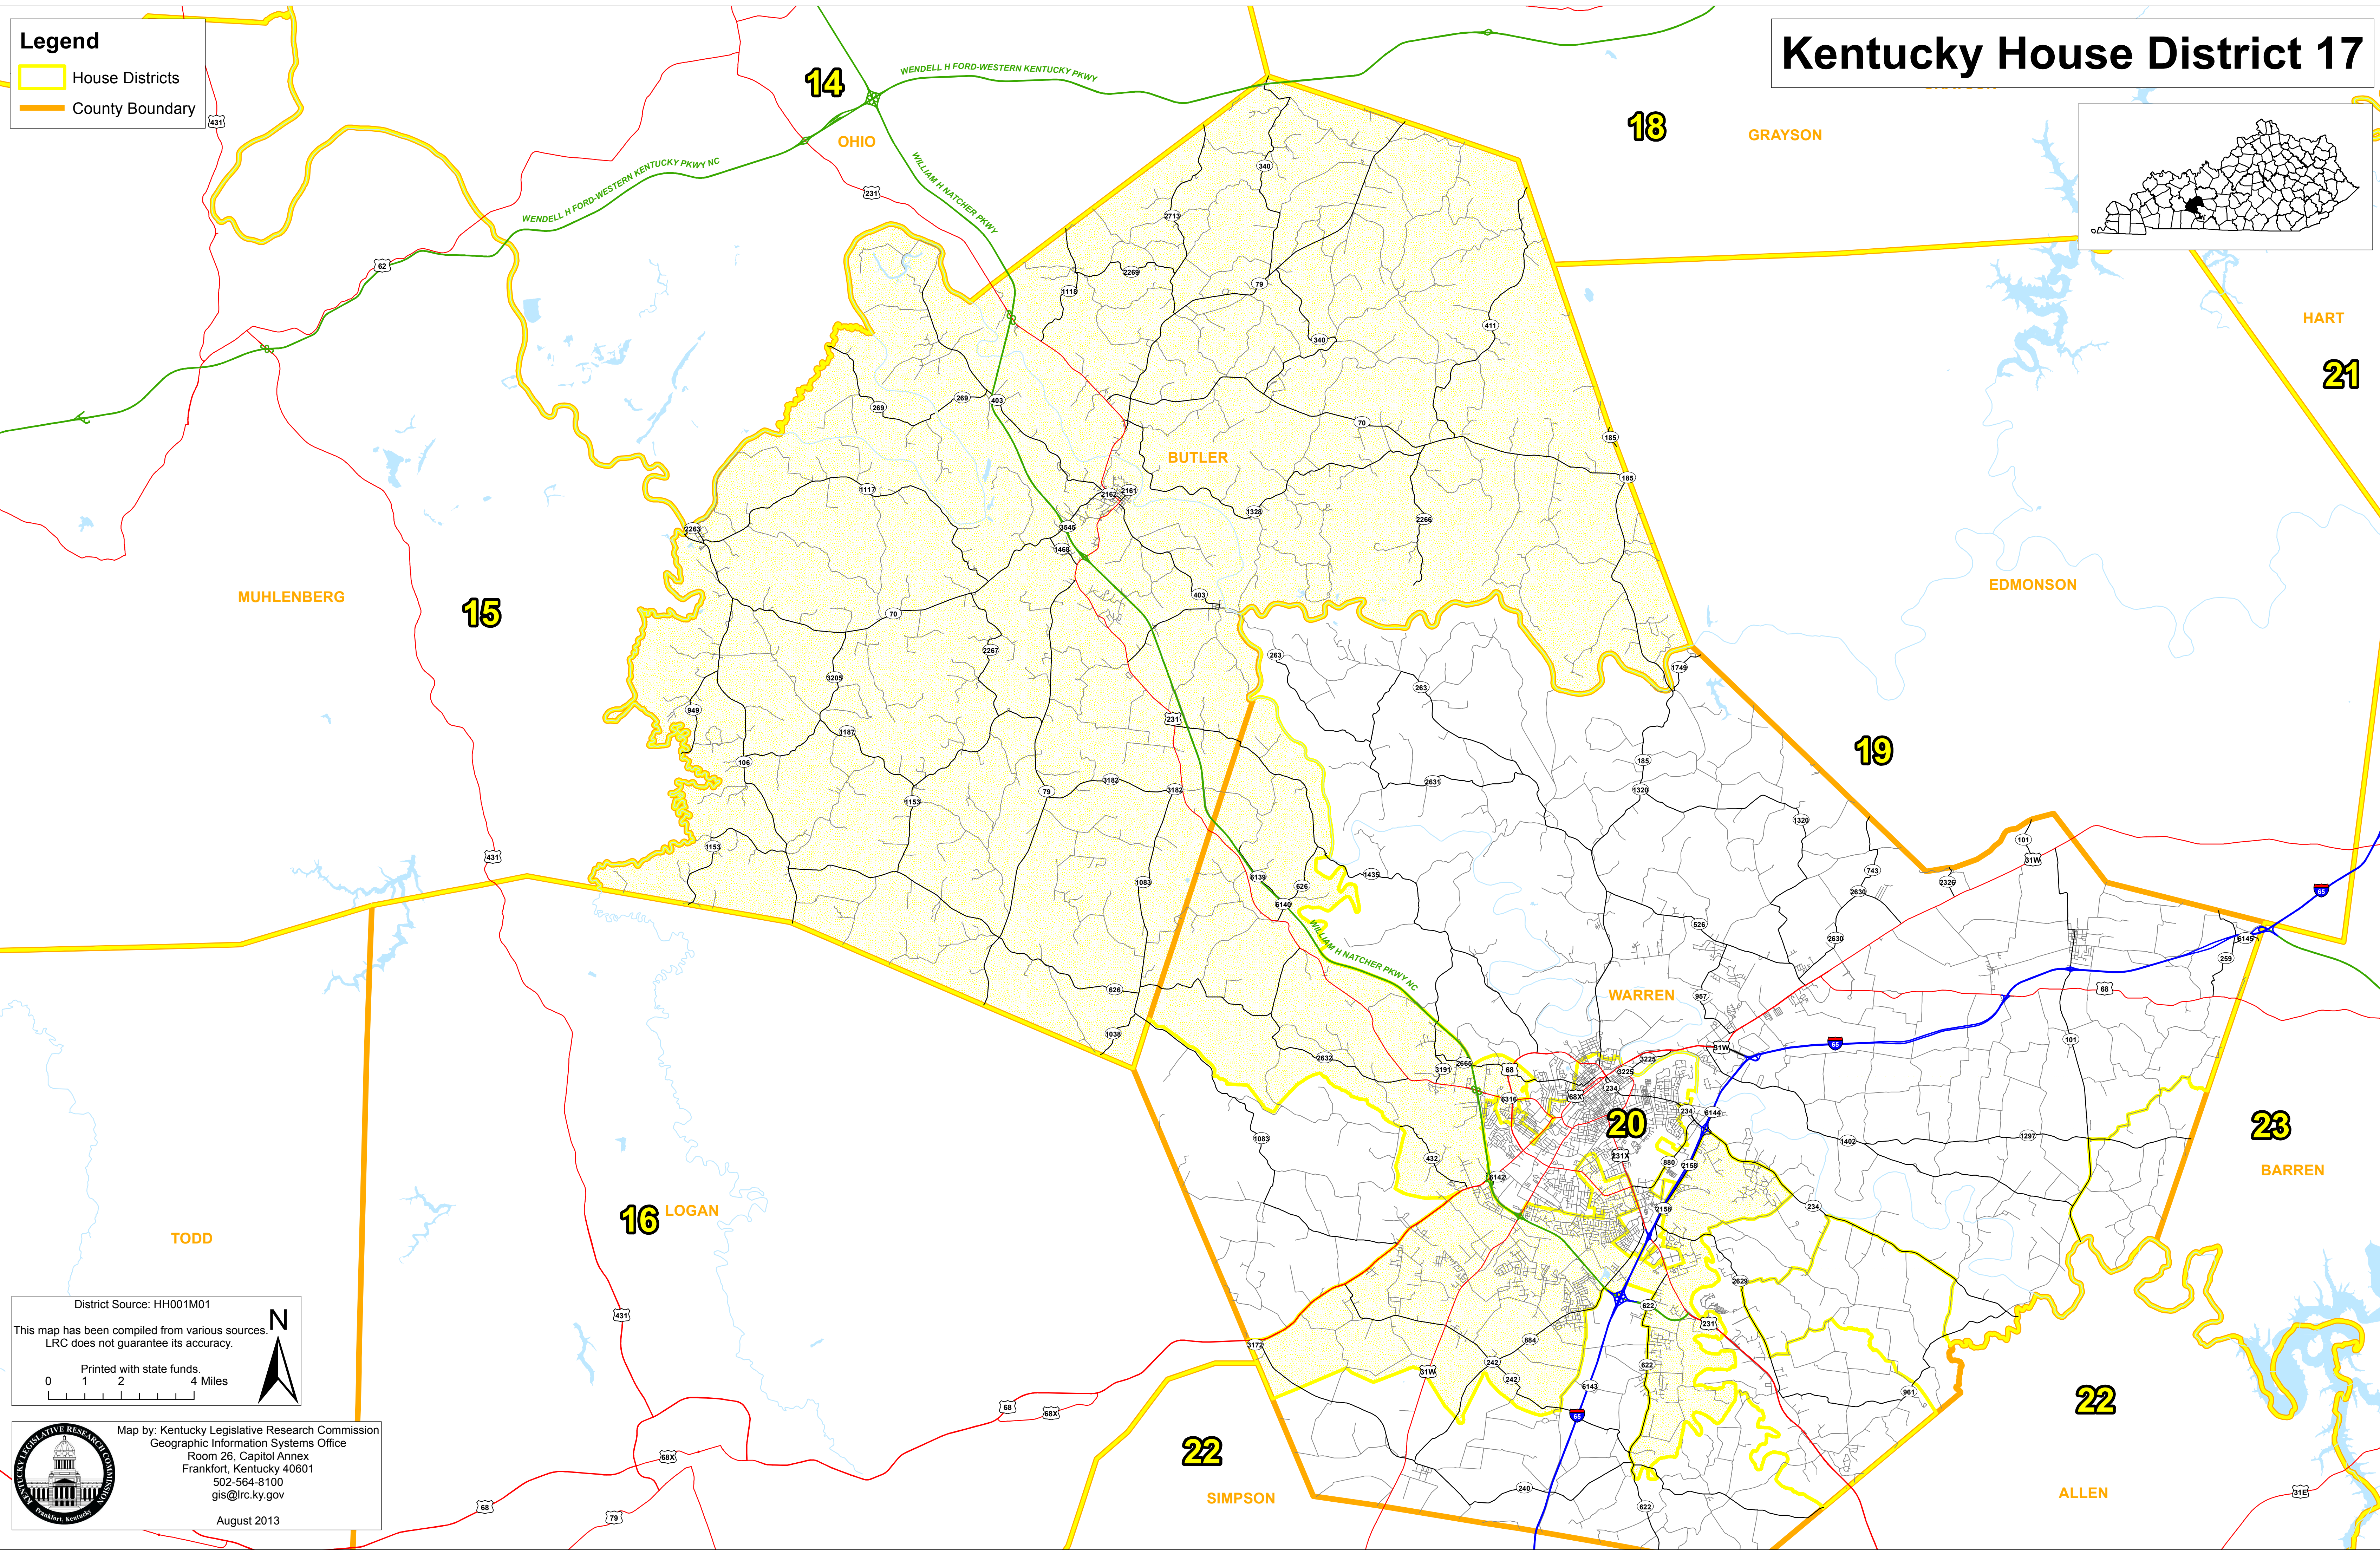

Kentucky House District 17

Legend

- House Districts
- County Boundary

District Source: HH001M01
This map has been compiled from various sources.
LRC does not guarantee its accuracy.

Printed with state funds.
0 1 2 4 Miles

Map by: Kentucky Legislative Research Commission
Geographic Information Systems Office
Room 26, Capitol Annex
Frankfort, Kentucky 40601
502-564-8100
gis@lrc.ky.gov
August 2013