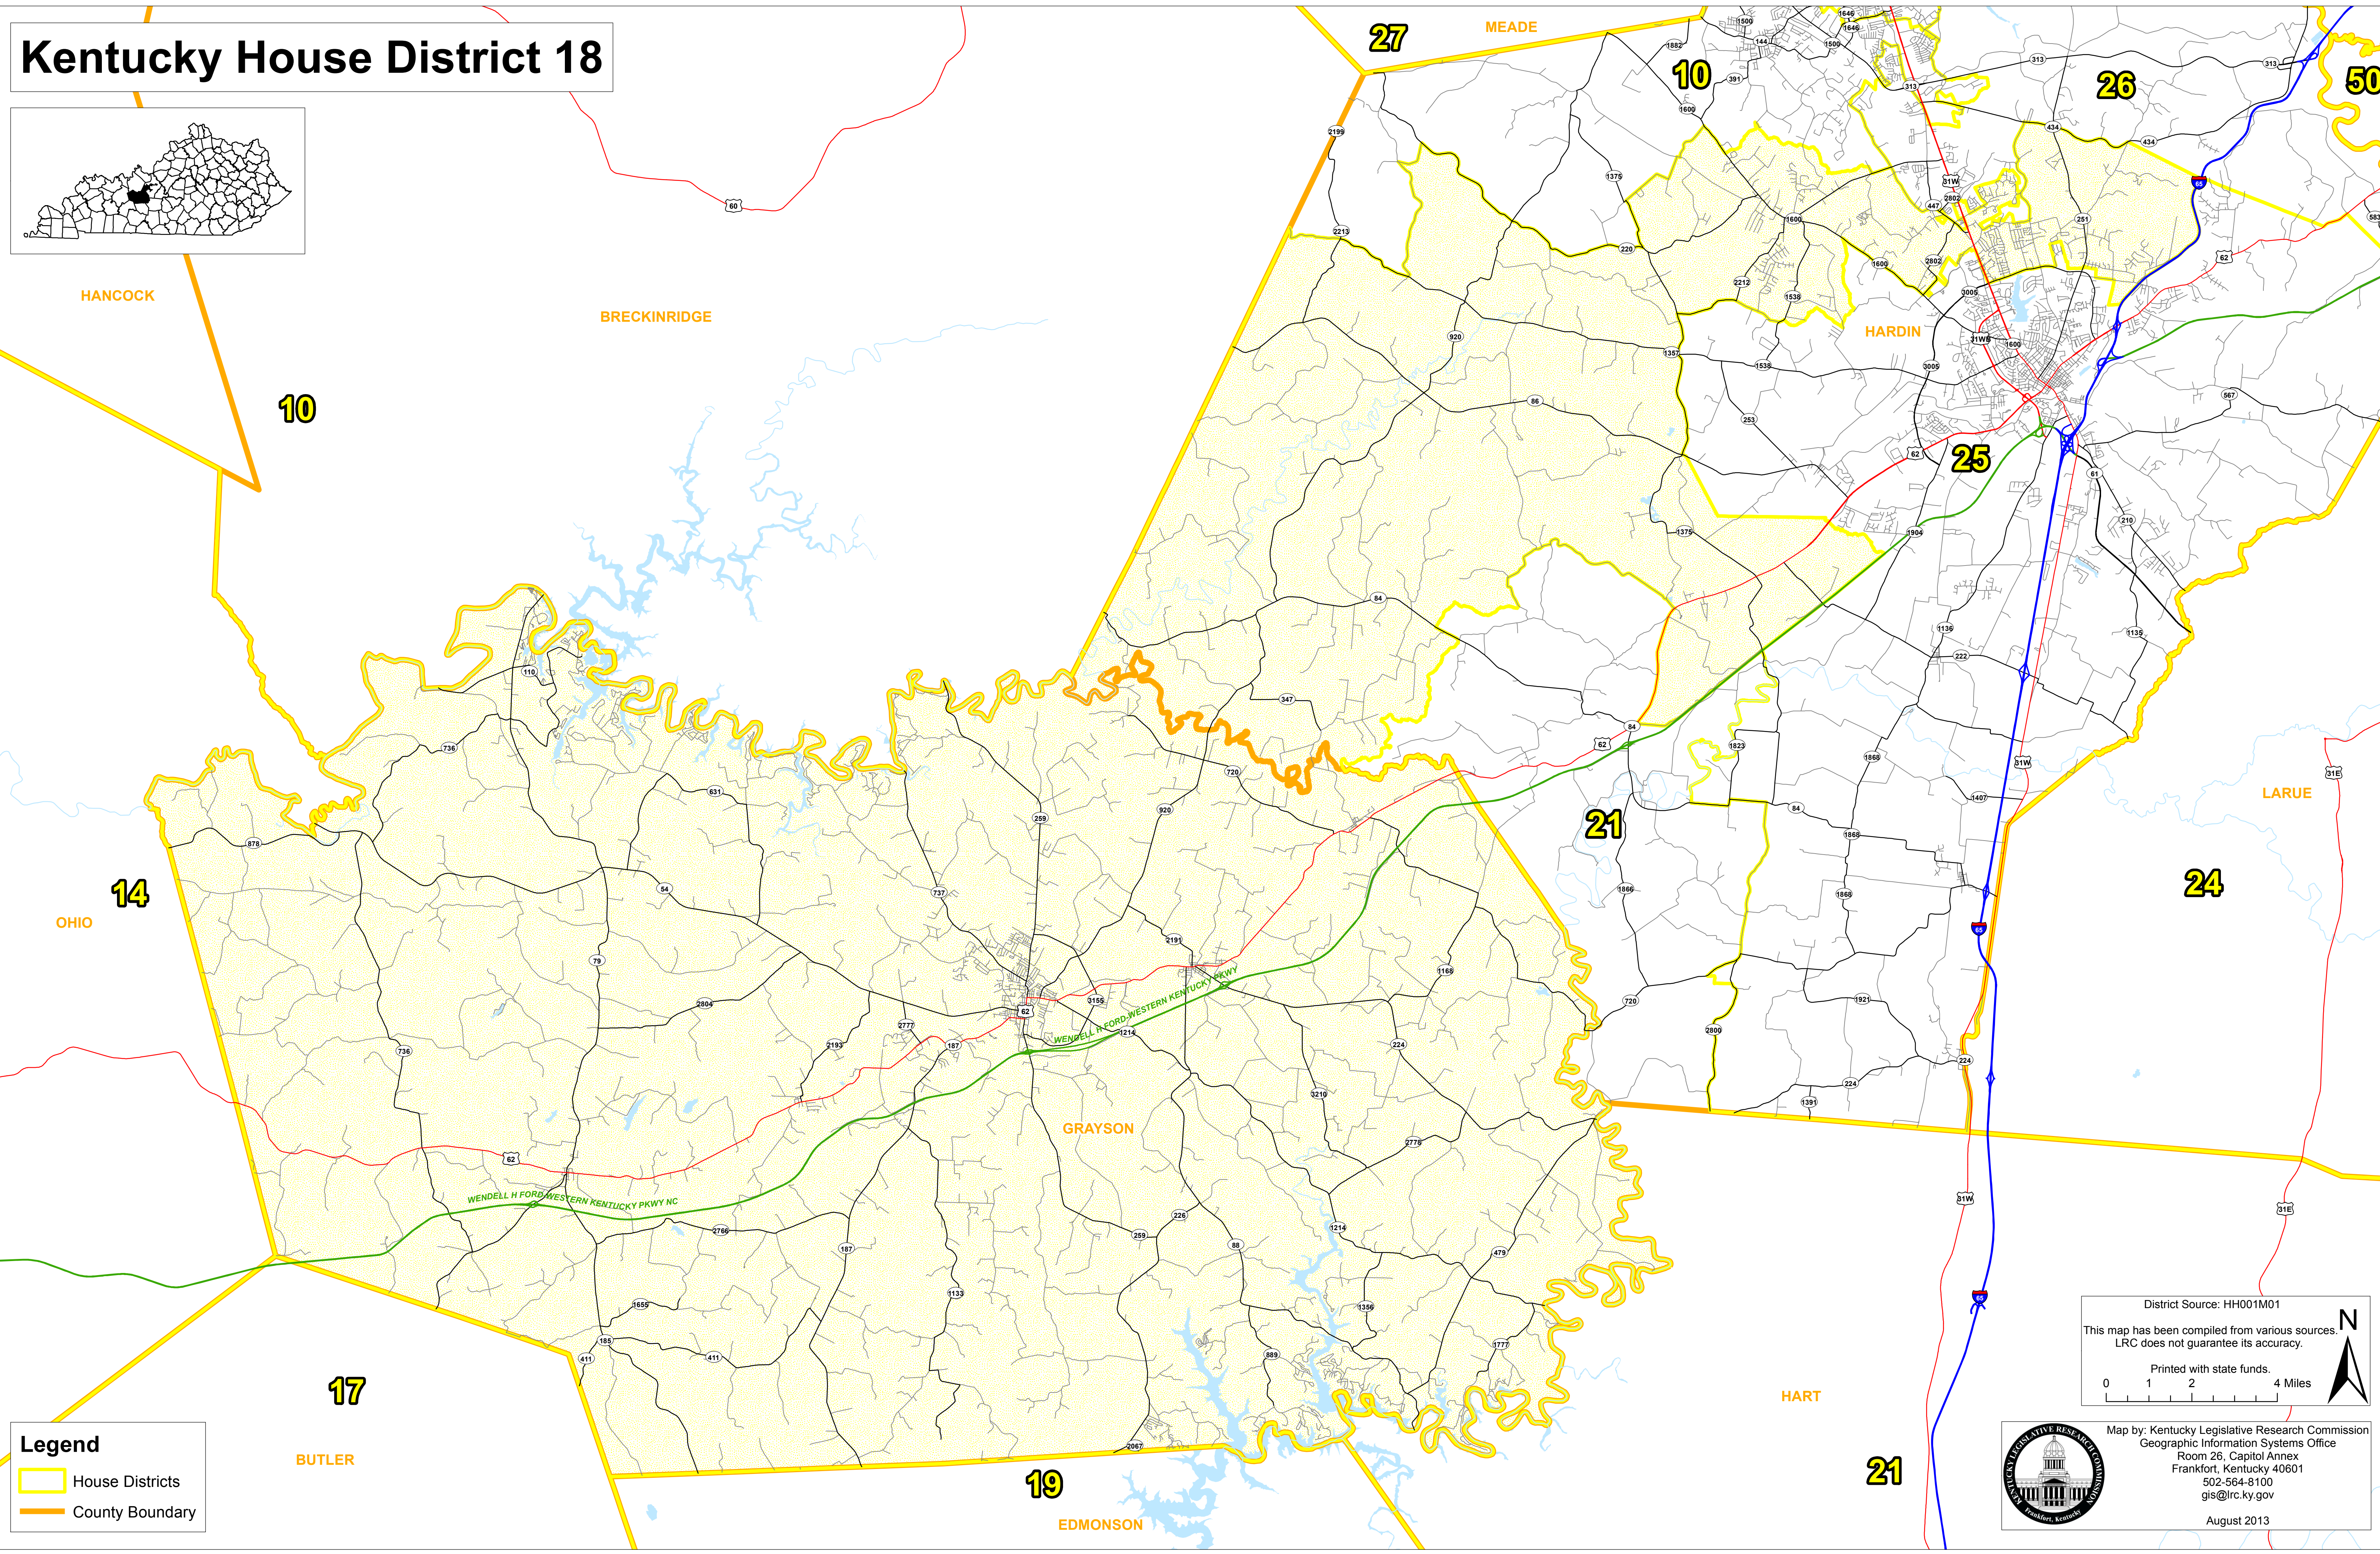

Kentucky House District 18

Legend

- House Districts
- County Boundary

District Source: HH001M01

This map has been compiled from various sources. LRC does not guarantee its accuracy.

Printed with state funds.

0 1 2 4 Miles

Map by: Kentucky Legislative Research Commission
Geographic Information Systems Office
Room 26, Capitol Annex
Frankfort, Kentucky 40601
502-564-8100
gis@lrc.ky.gov

August 2013