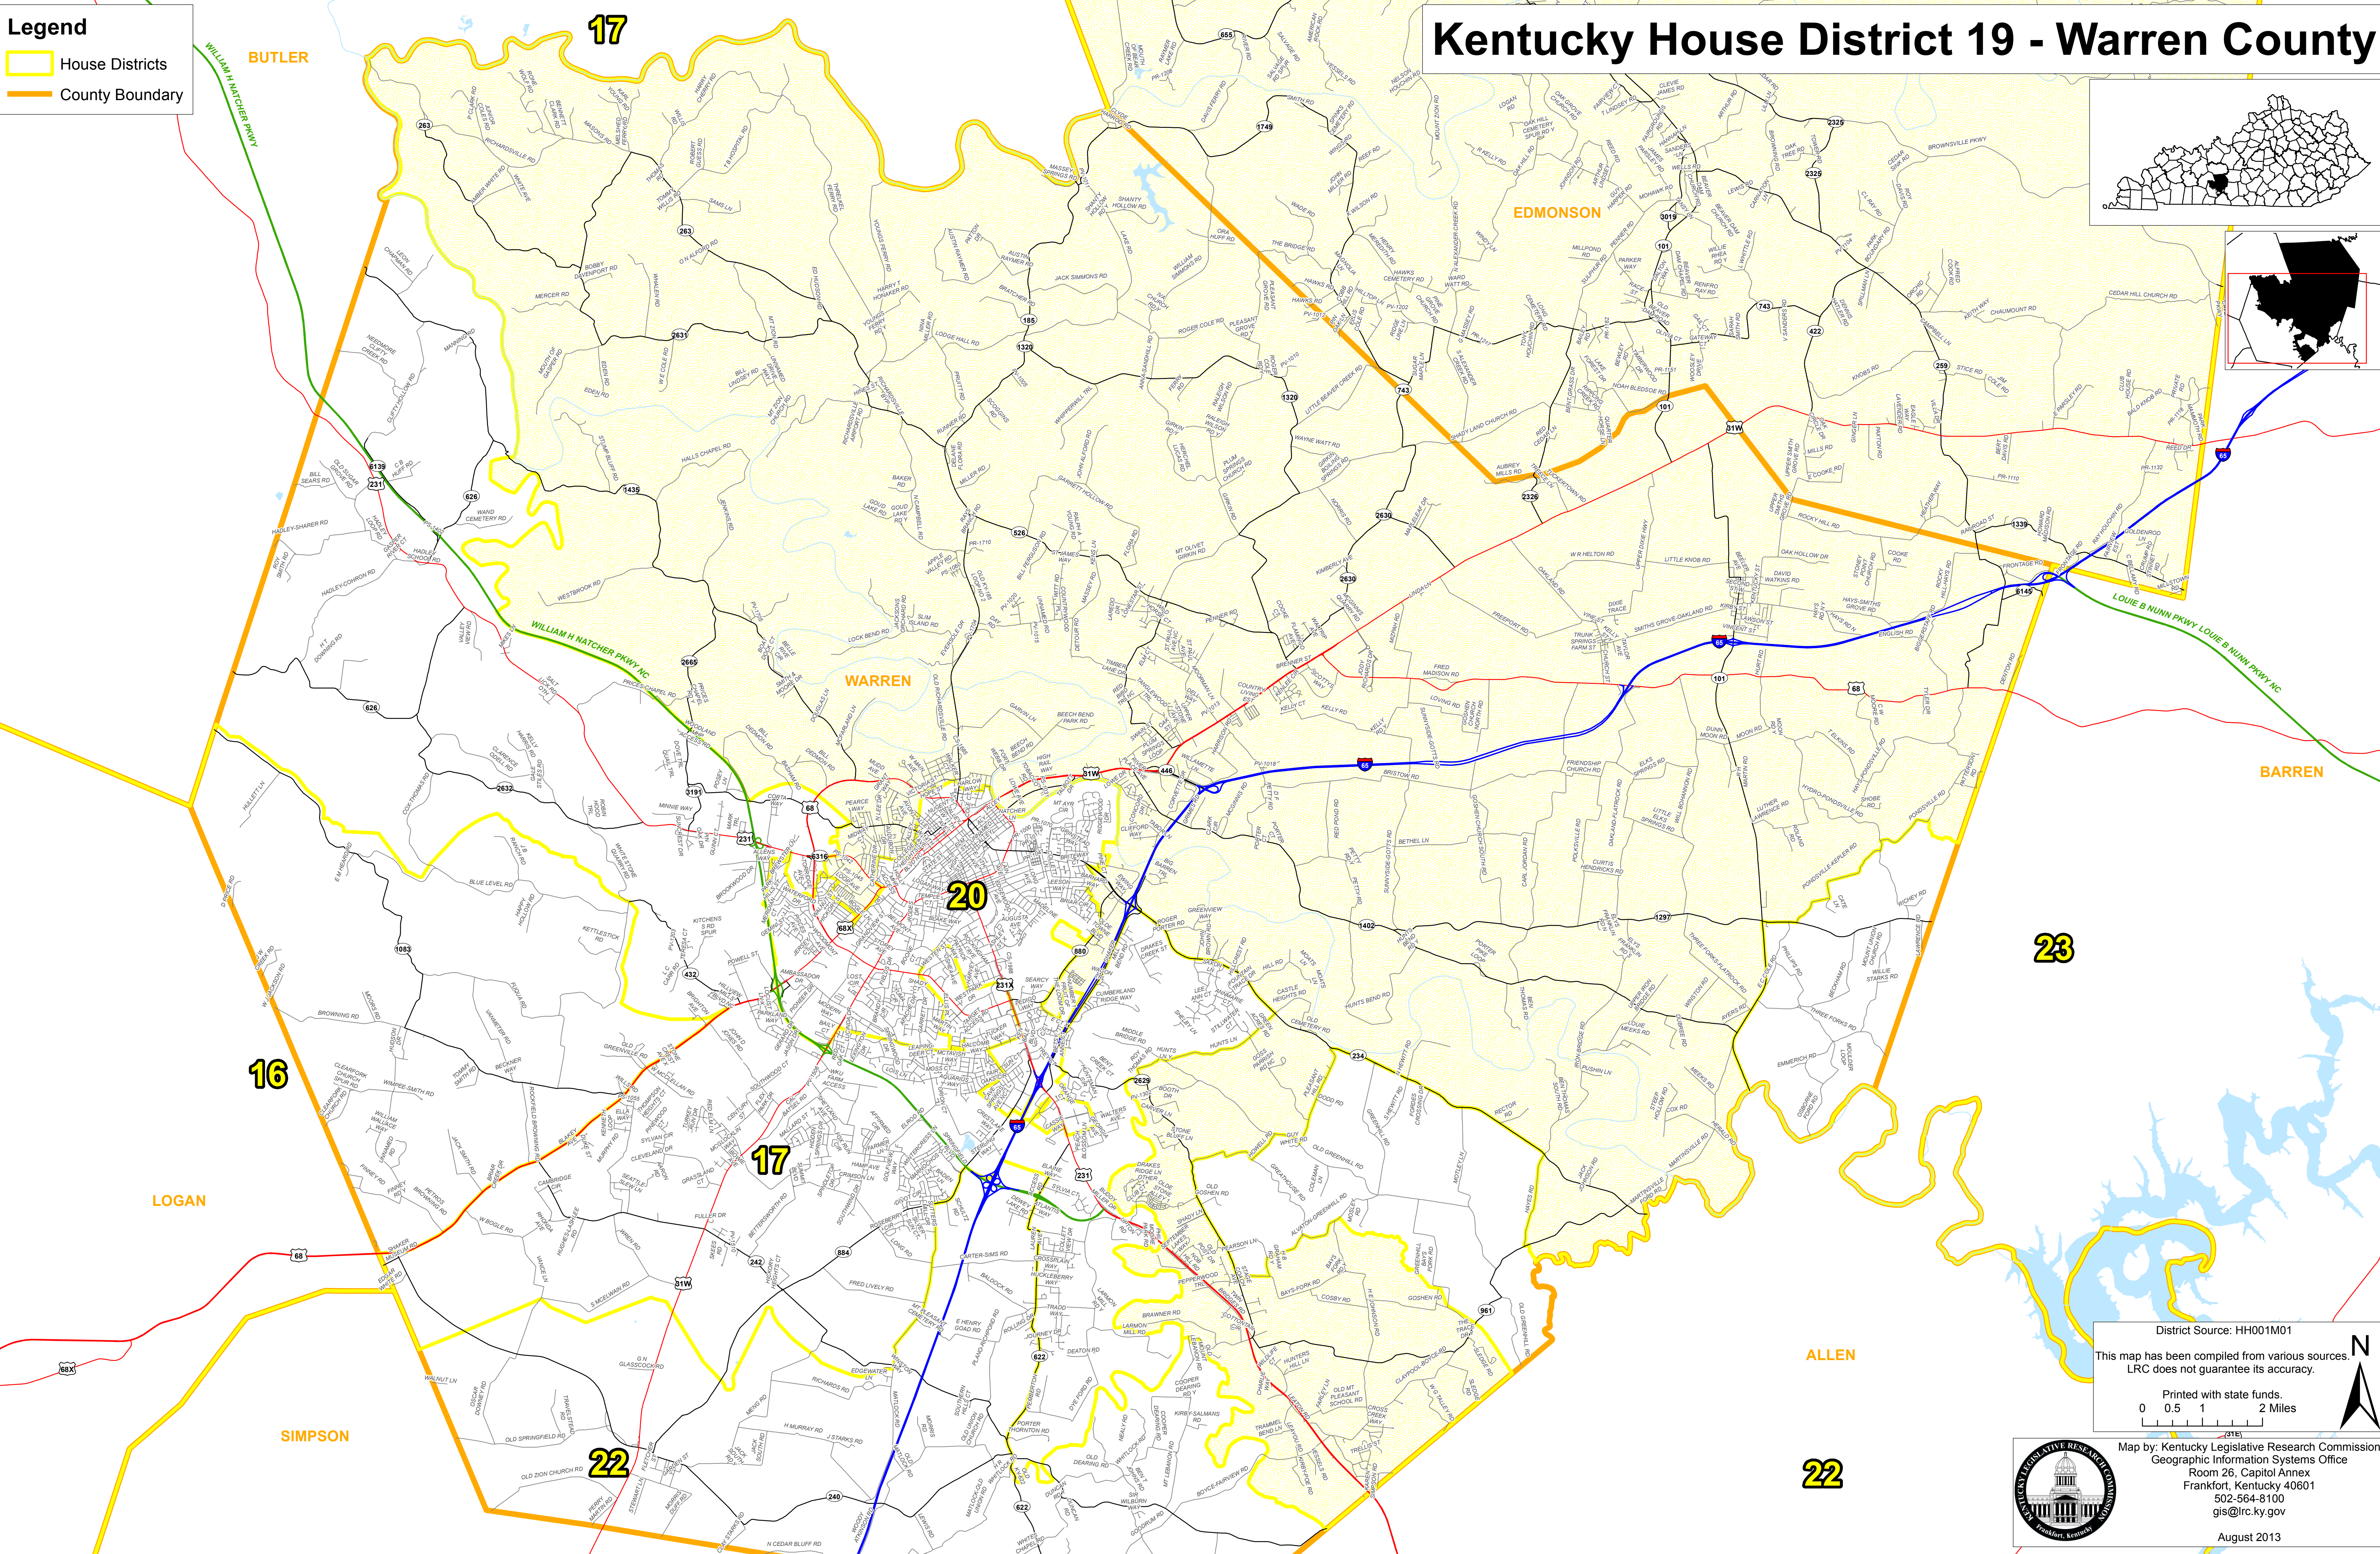

Legend

- House Districts
- County Boundary

Kentucky House District 19 - Warren County

District Source: HH001M01
 This map has been compiled from various sources.
 LRC does not guarantee its accuracy.

Printed with state funds.
 0 0.5 1 2 Miles

Map by: Kentucky Legislative Research Commission
 Geographic Information Systems Office
 Room 26, Capitol Annex
 Frankfort, Kentucky 40601
 502-564-8100
 gis@lrc.ky.gov
 August 2013