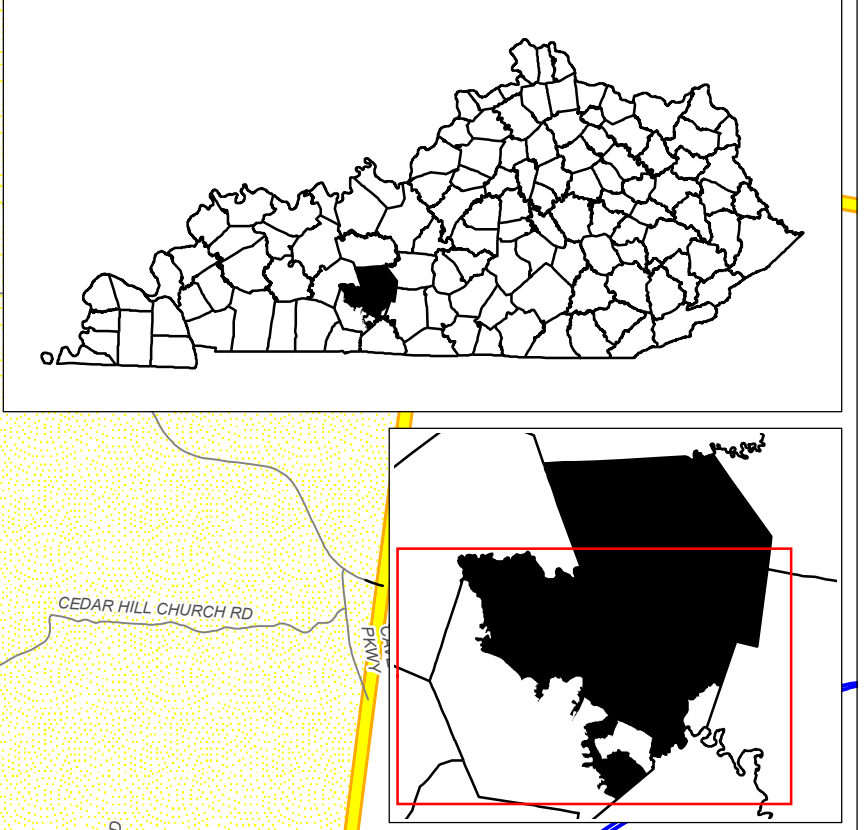

Legend

- House Districts
- County Boundary

Kentucky House District 19 - Warren County

District Source: HH001M01
 This map has been compiled from various sources.
 LRC does not guarantee its accuracy.

Printed with state funds.
 0 0.5 1 2 Miles

Map by: Kentucky Legislative Research Commission
 Geographic Information Systems Office
 Room 26, Capitol Annex
 Frankfort, Kentucky 40601
 502-564-8100
 gis@lrc.ky.gov
 August 2013