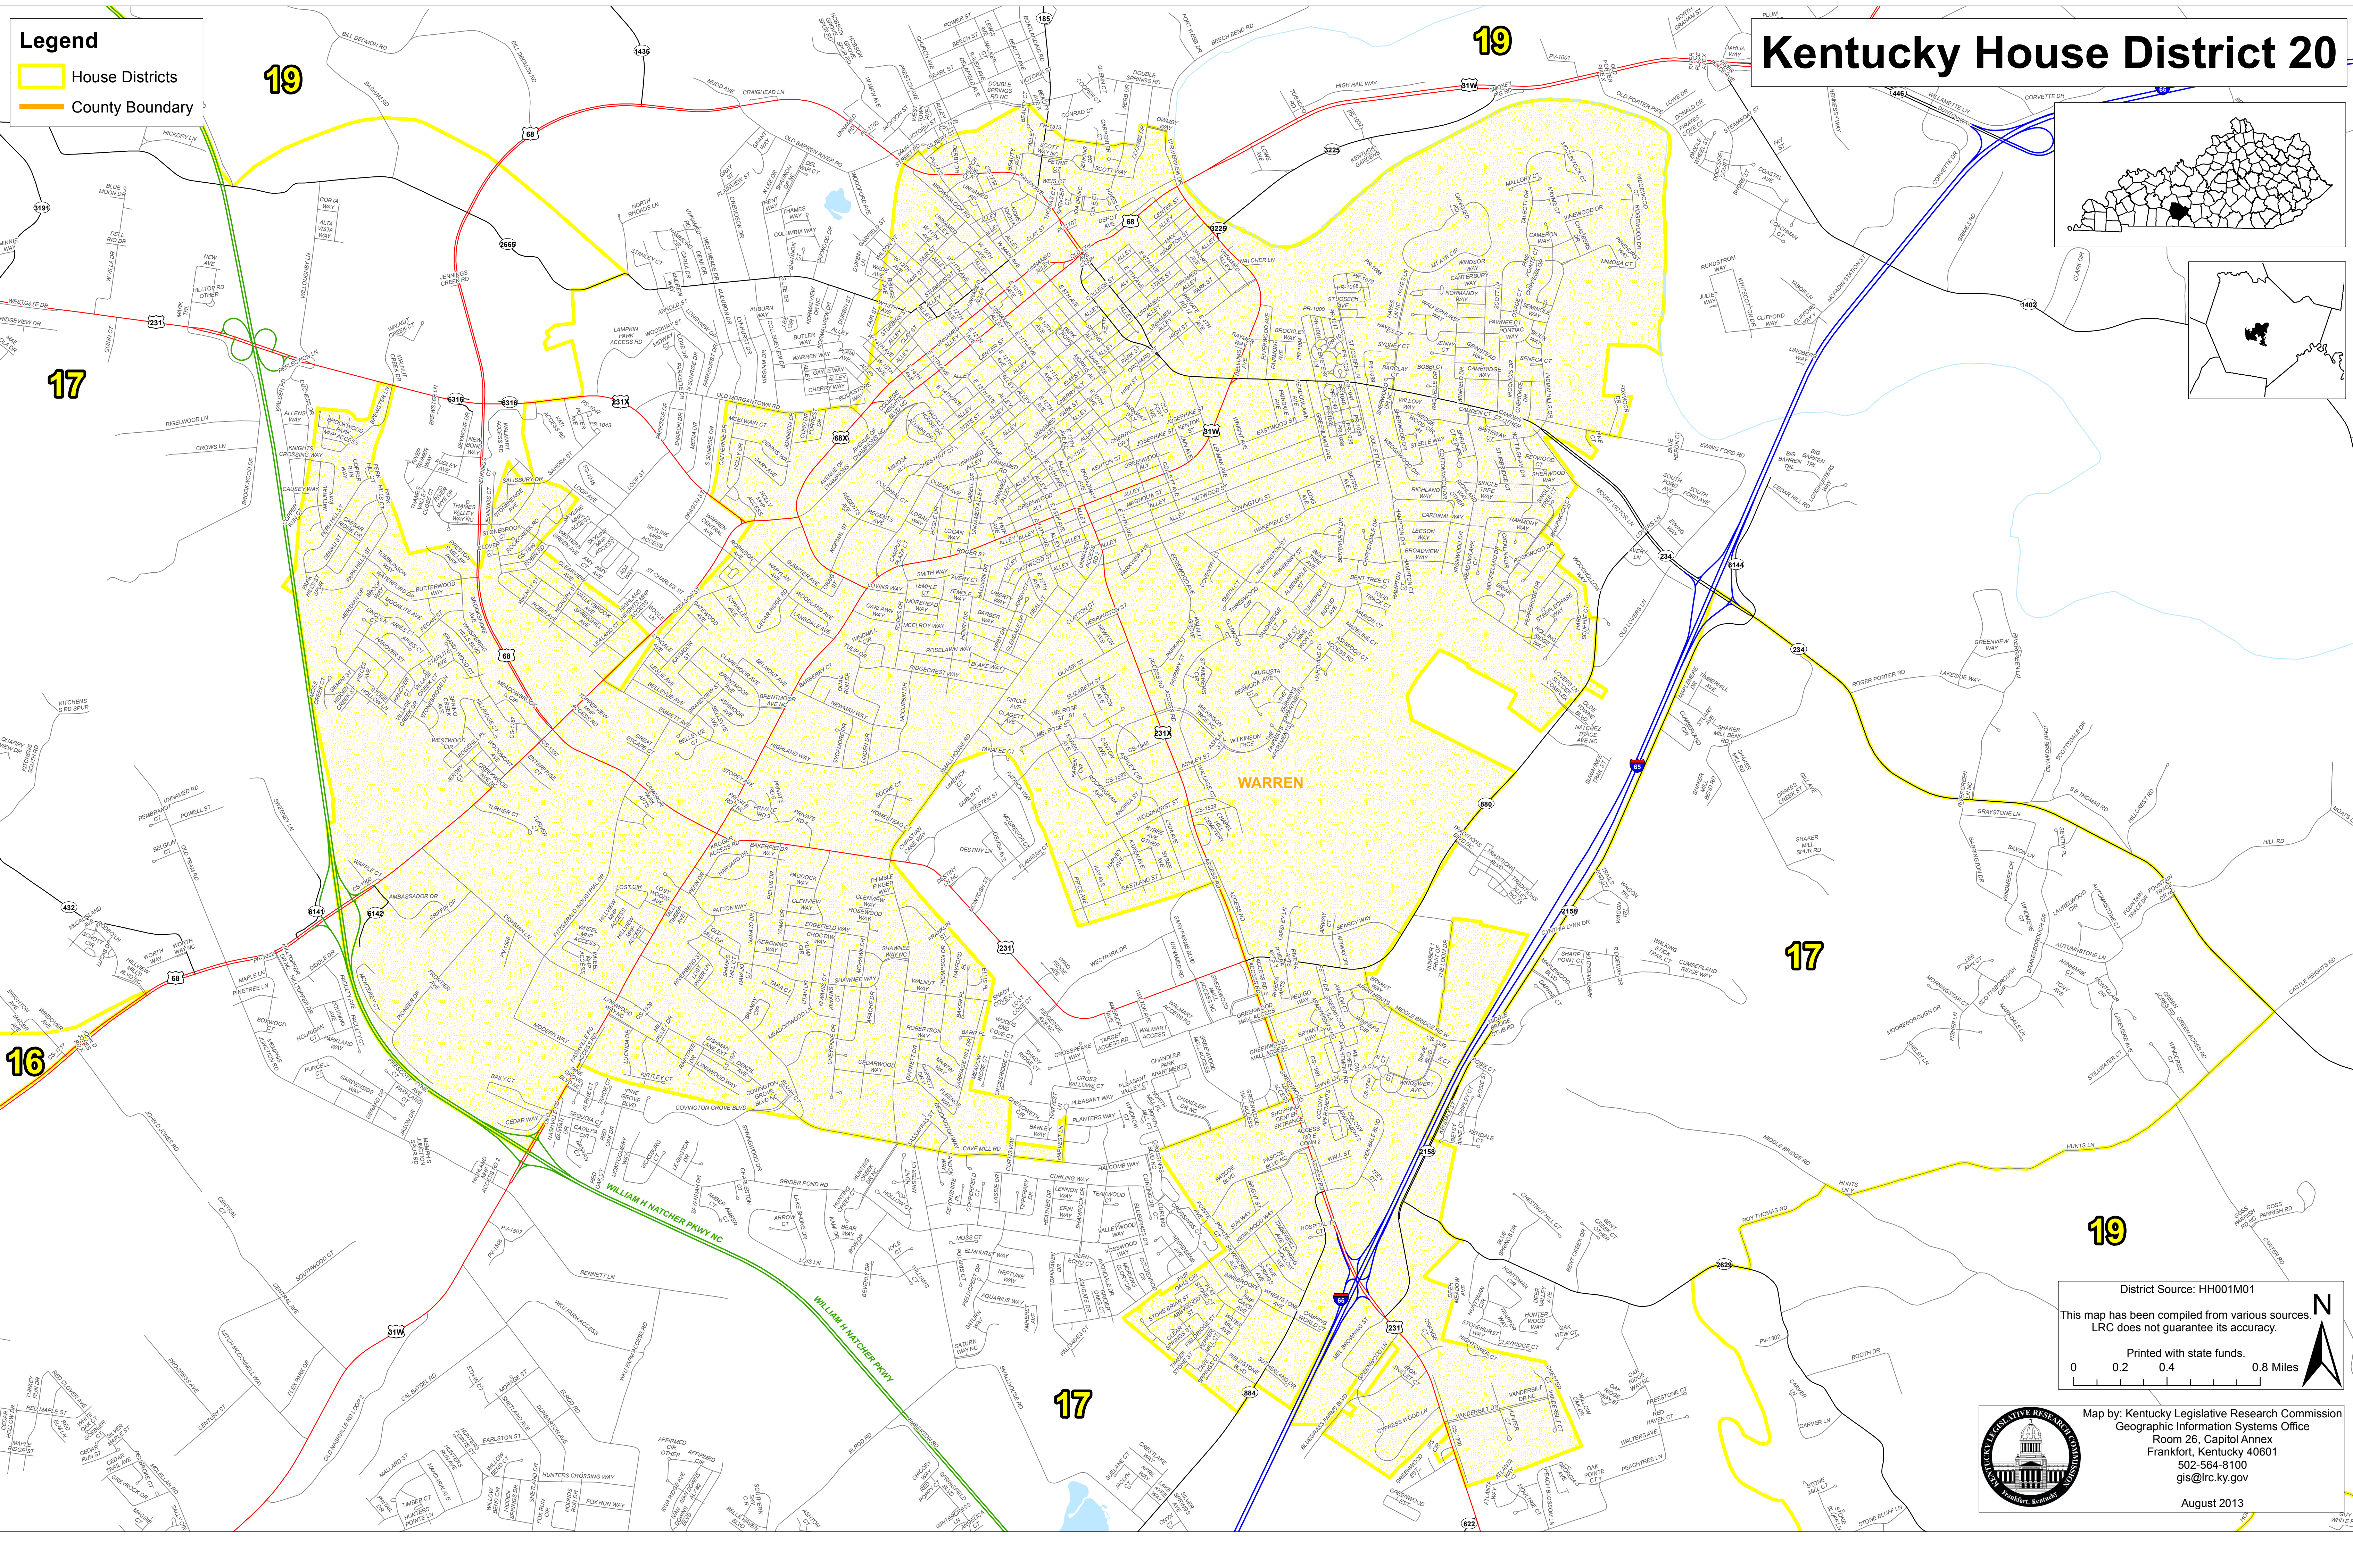

Legend

- House Districts
- County Boundary

Kentucky House District 20

District Source: HH001M01

This map has been compiled from various sources. LRC does not guarantee its accuracy.

Printed with state funds.

0 0.2 0.4 0.8 Miles

Map by: Kentucky Legislative Research Commission
 Geographic Information Systems Office
 Room 26, Capitol Annex
 Frankfort, Kentucky 40601
 502-564-8100
 gis@lrc.ky.gov

August 2013