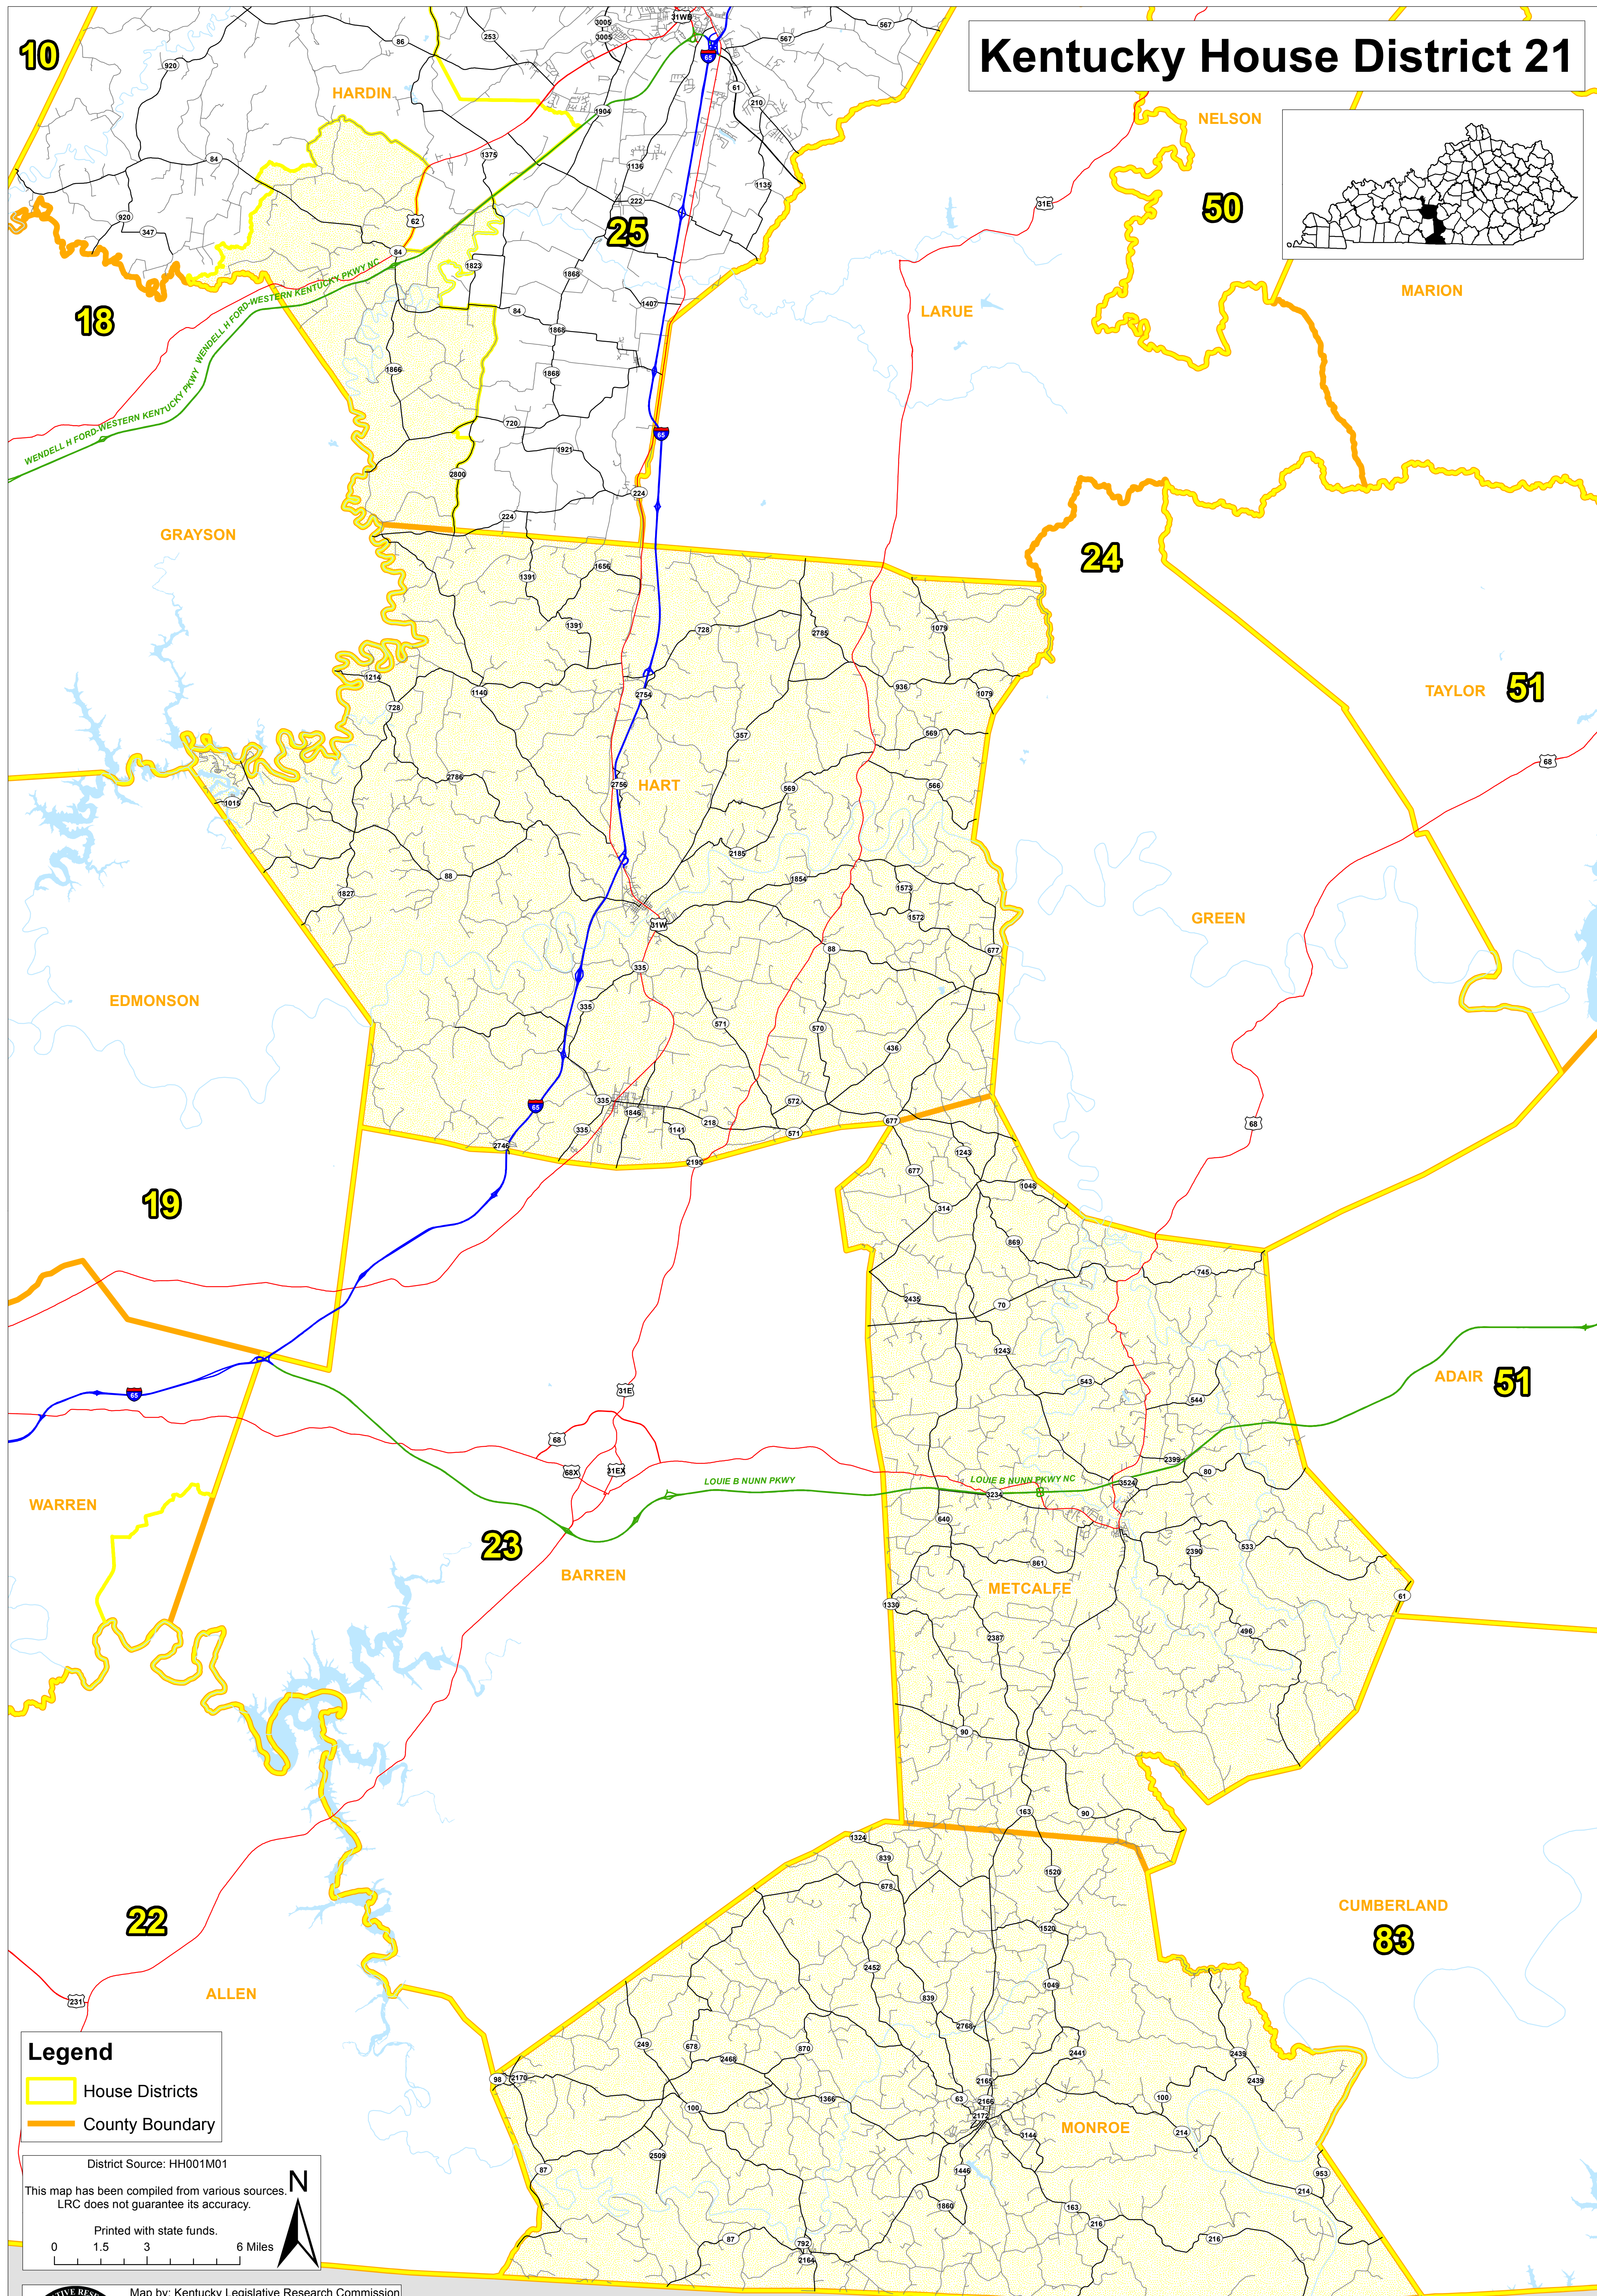

Kentucky House District 21

Legend
House Districts
County Boundary

District Source: HH001M01
This map has been compiled from various sources.
LRC does not guarantee its accuracy.
Printed with state funds.
0 1.5 3 6 Miles

Map by: Kentucky Legislative Research Commission
Geographic Information Systems Office
Room 26, Capitol Annex
Frankfort, Kentucky 40601
502-564-8100
gis@lrc.ky.gov
August 2013