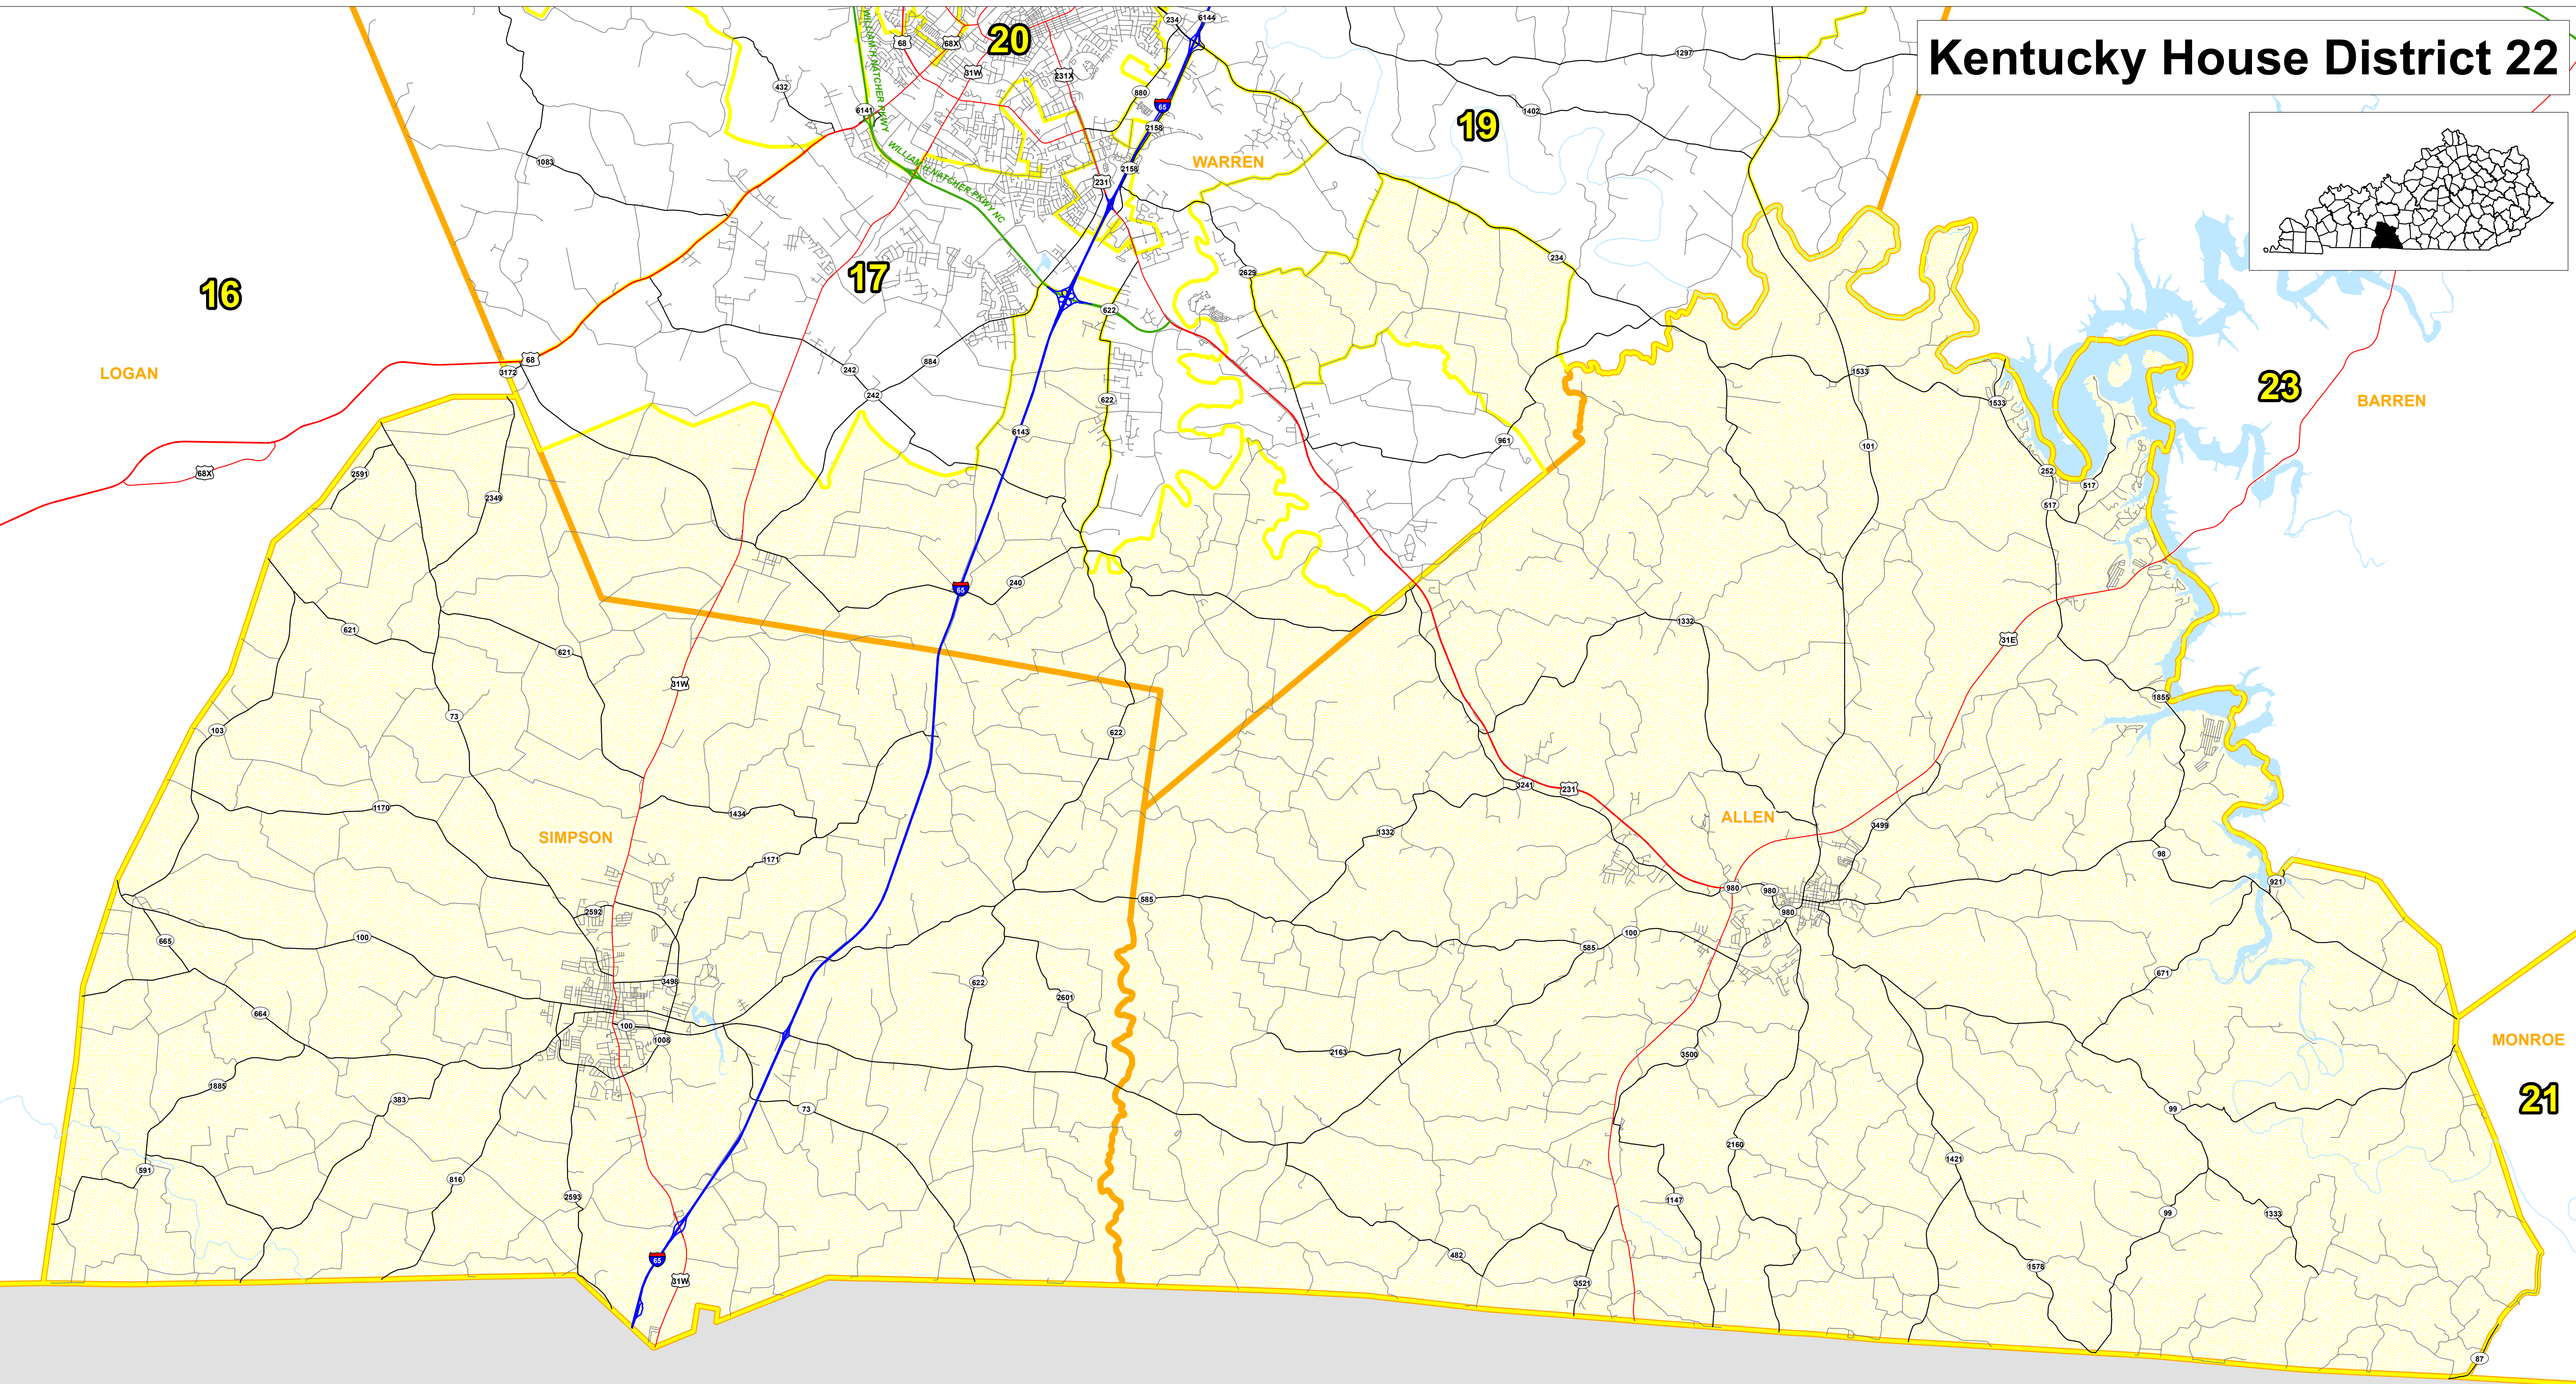

Kentucky House District 22

District Source: HH001M01
This map has been compiled from various sources.
LRC does not guarantee its accuracy.
Printed with state funds.
0 1 2 4 Miles

Map by: Kentucky Legislative Research Commission
Geographic Information Systems Office
Room 26, Capitol Annex
Frankfort, Kentucky 40601
502-564-8100
gis@lrc.ky.gov
August 2013

Legend
House Districts
County Boundary