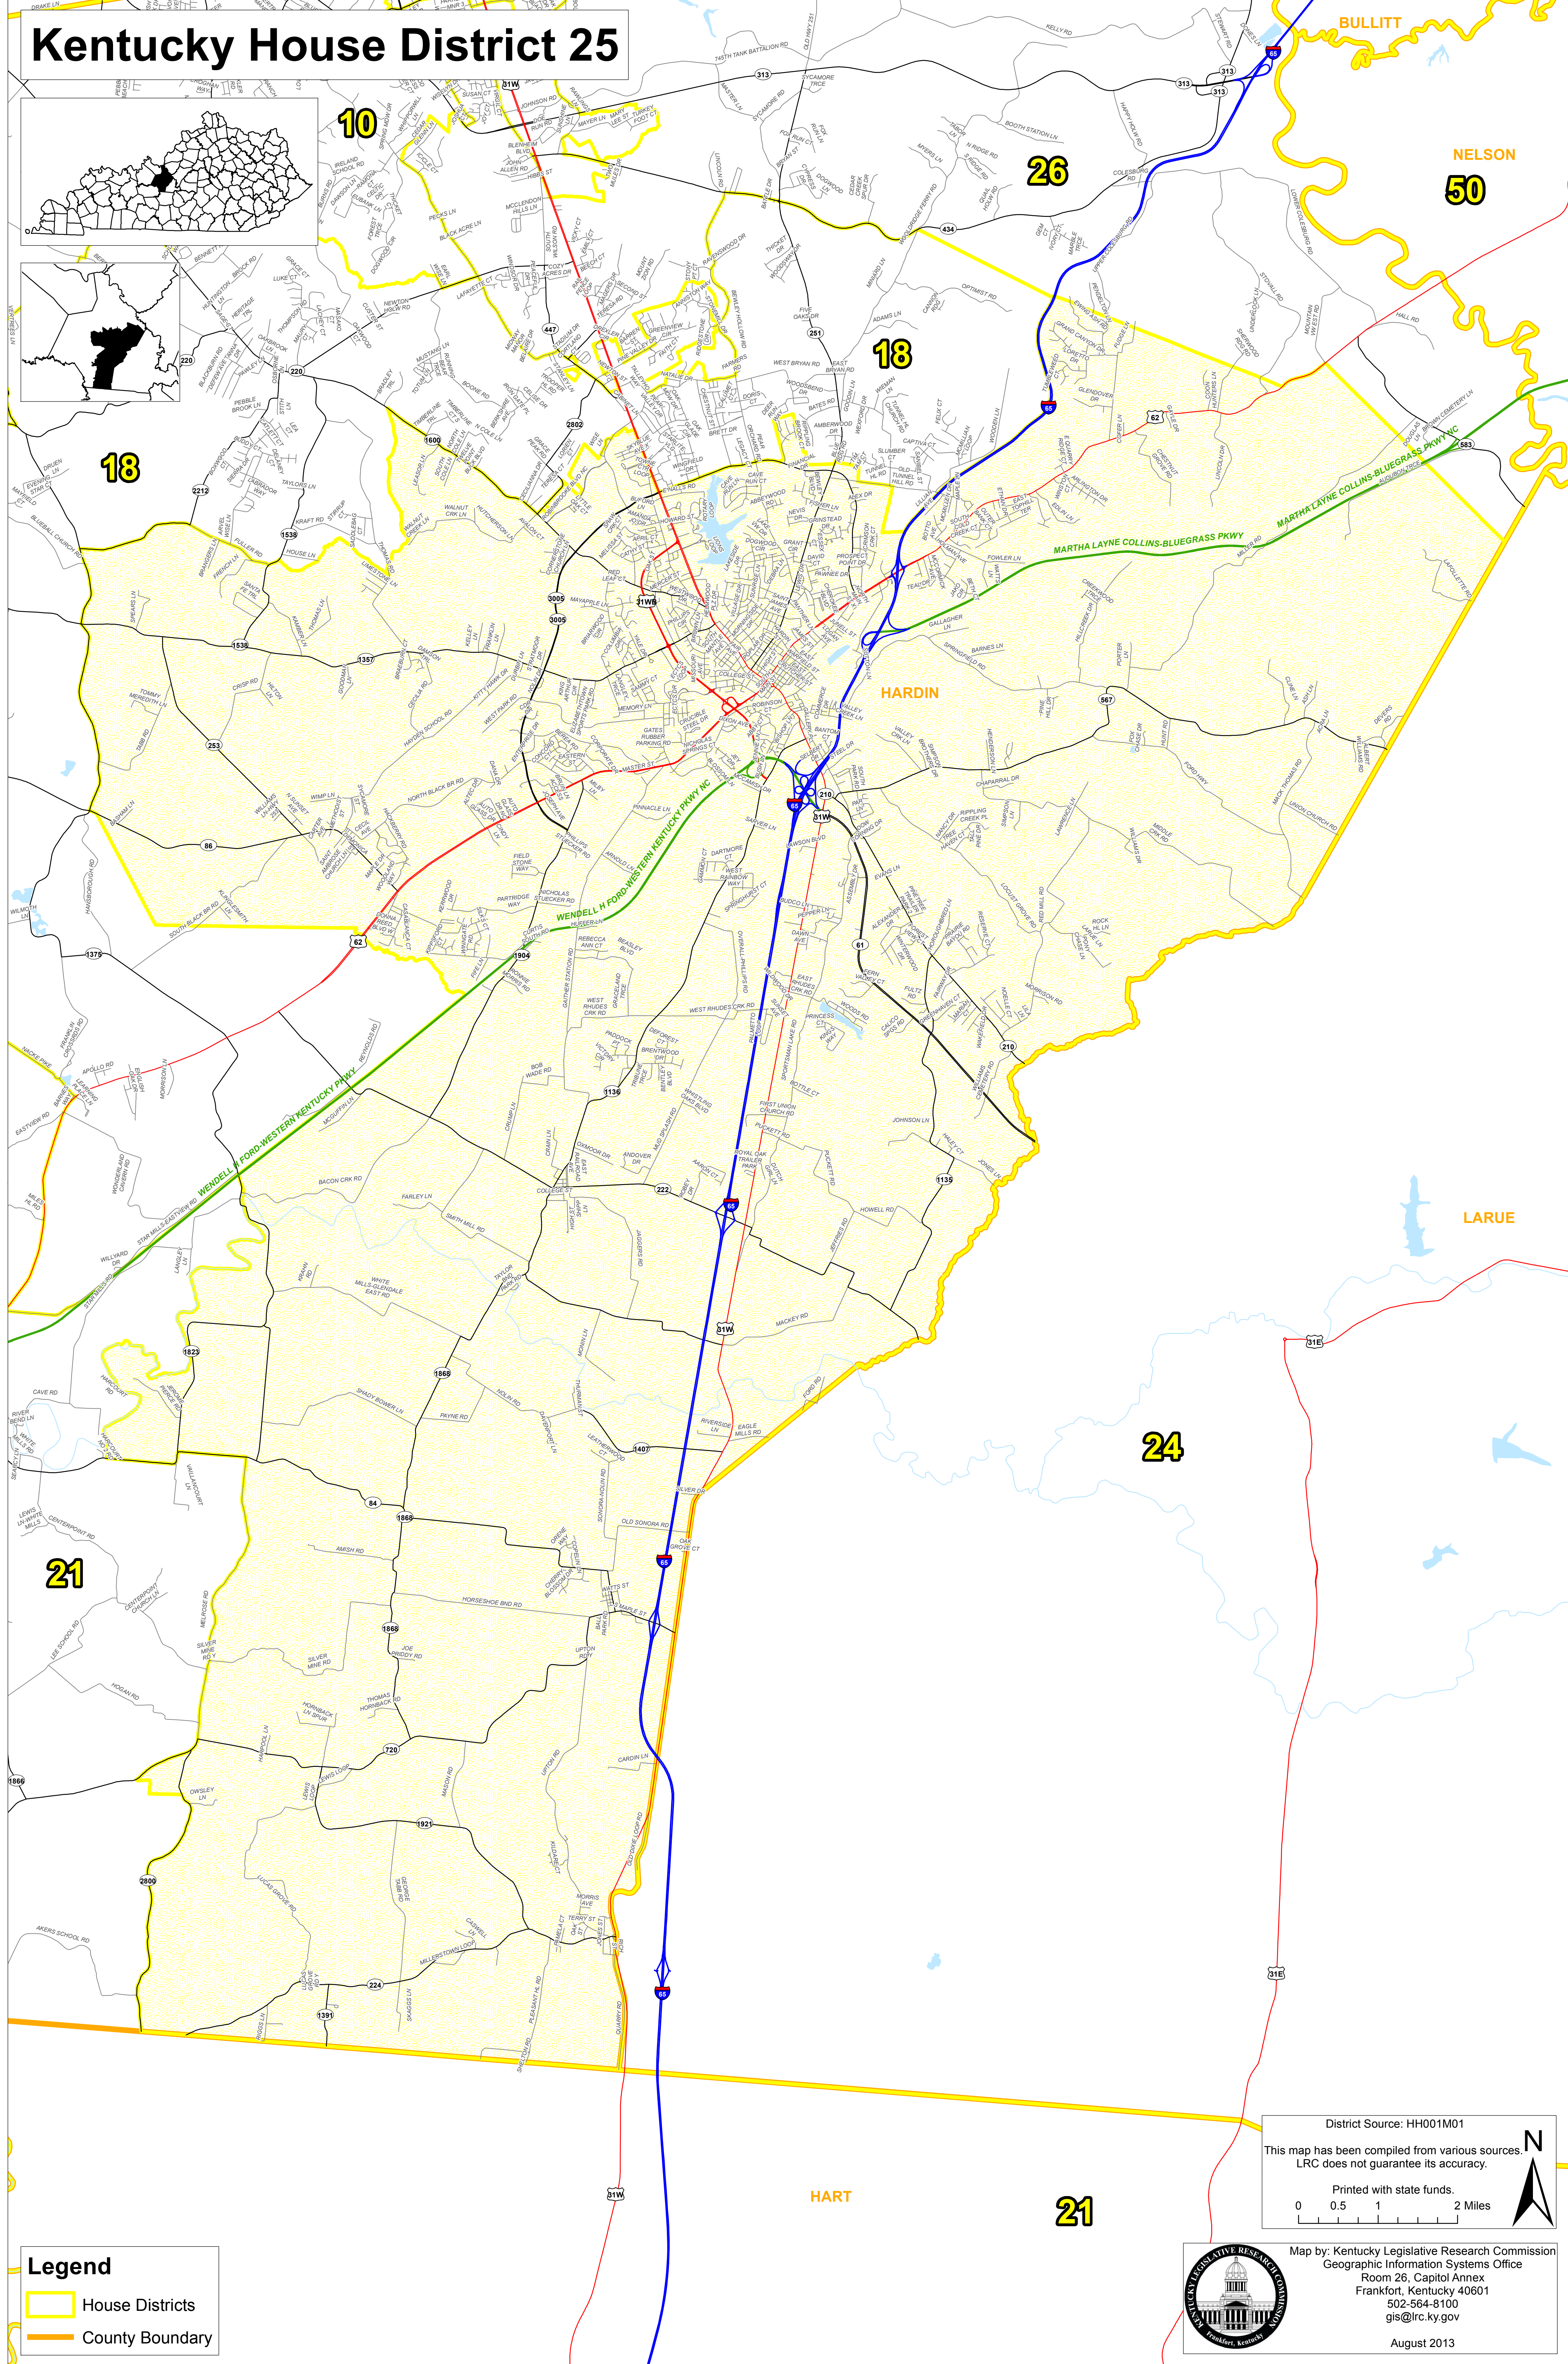

Kentucky House District 25

Legend

- House Districts
- County Boundary

District Source: HH001M01

This map has been compiled from various sources. LRC does not guarantee its accuracy.

Printed with state funds.

0 0.5 1 2 Miles

Map by: Kentucky Legislative Research Commission
Geographic Information Systems Office
Room 26, Capitol Annex
Frankfort, Kentucky 40601
502-564-8100
gis@lrc.ky.gov

August 2013