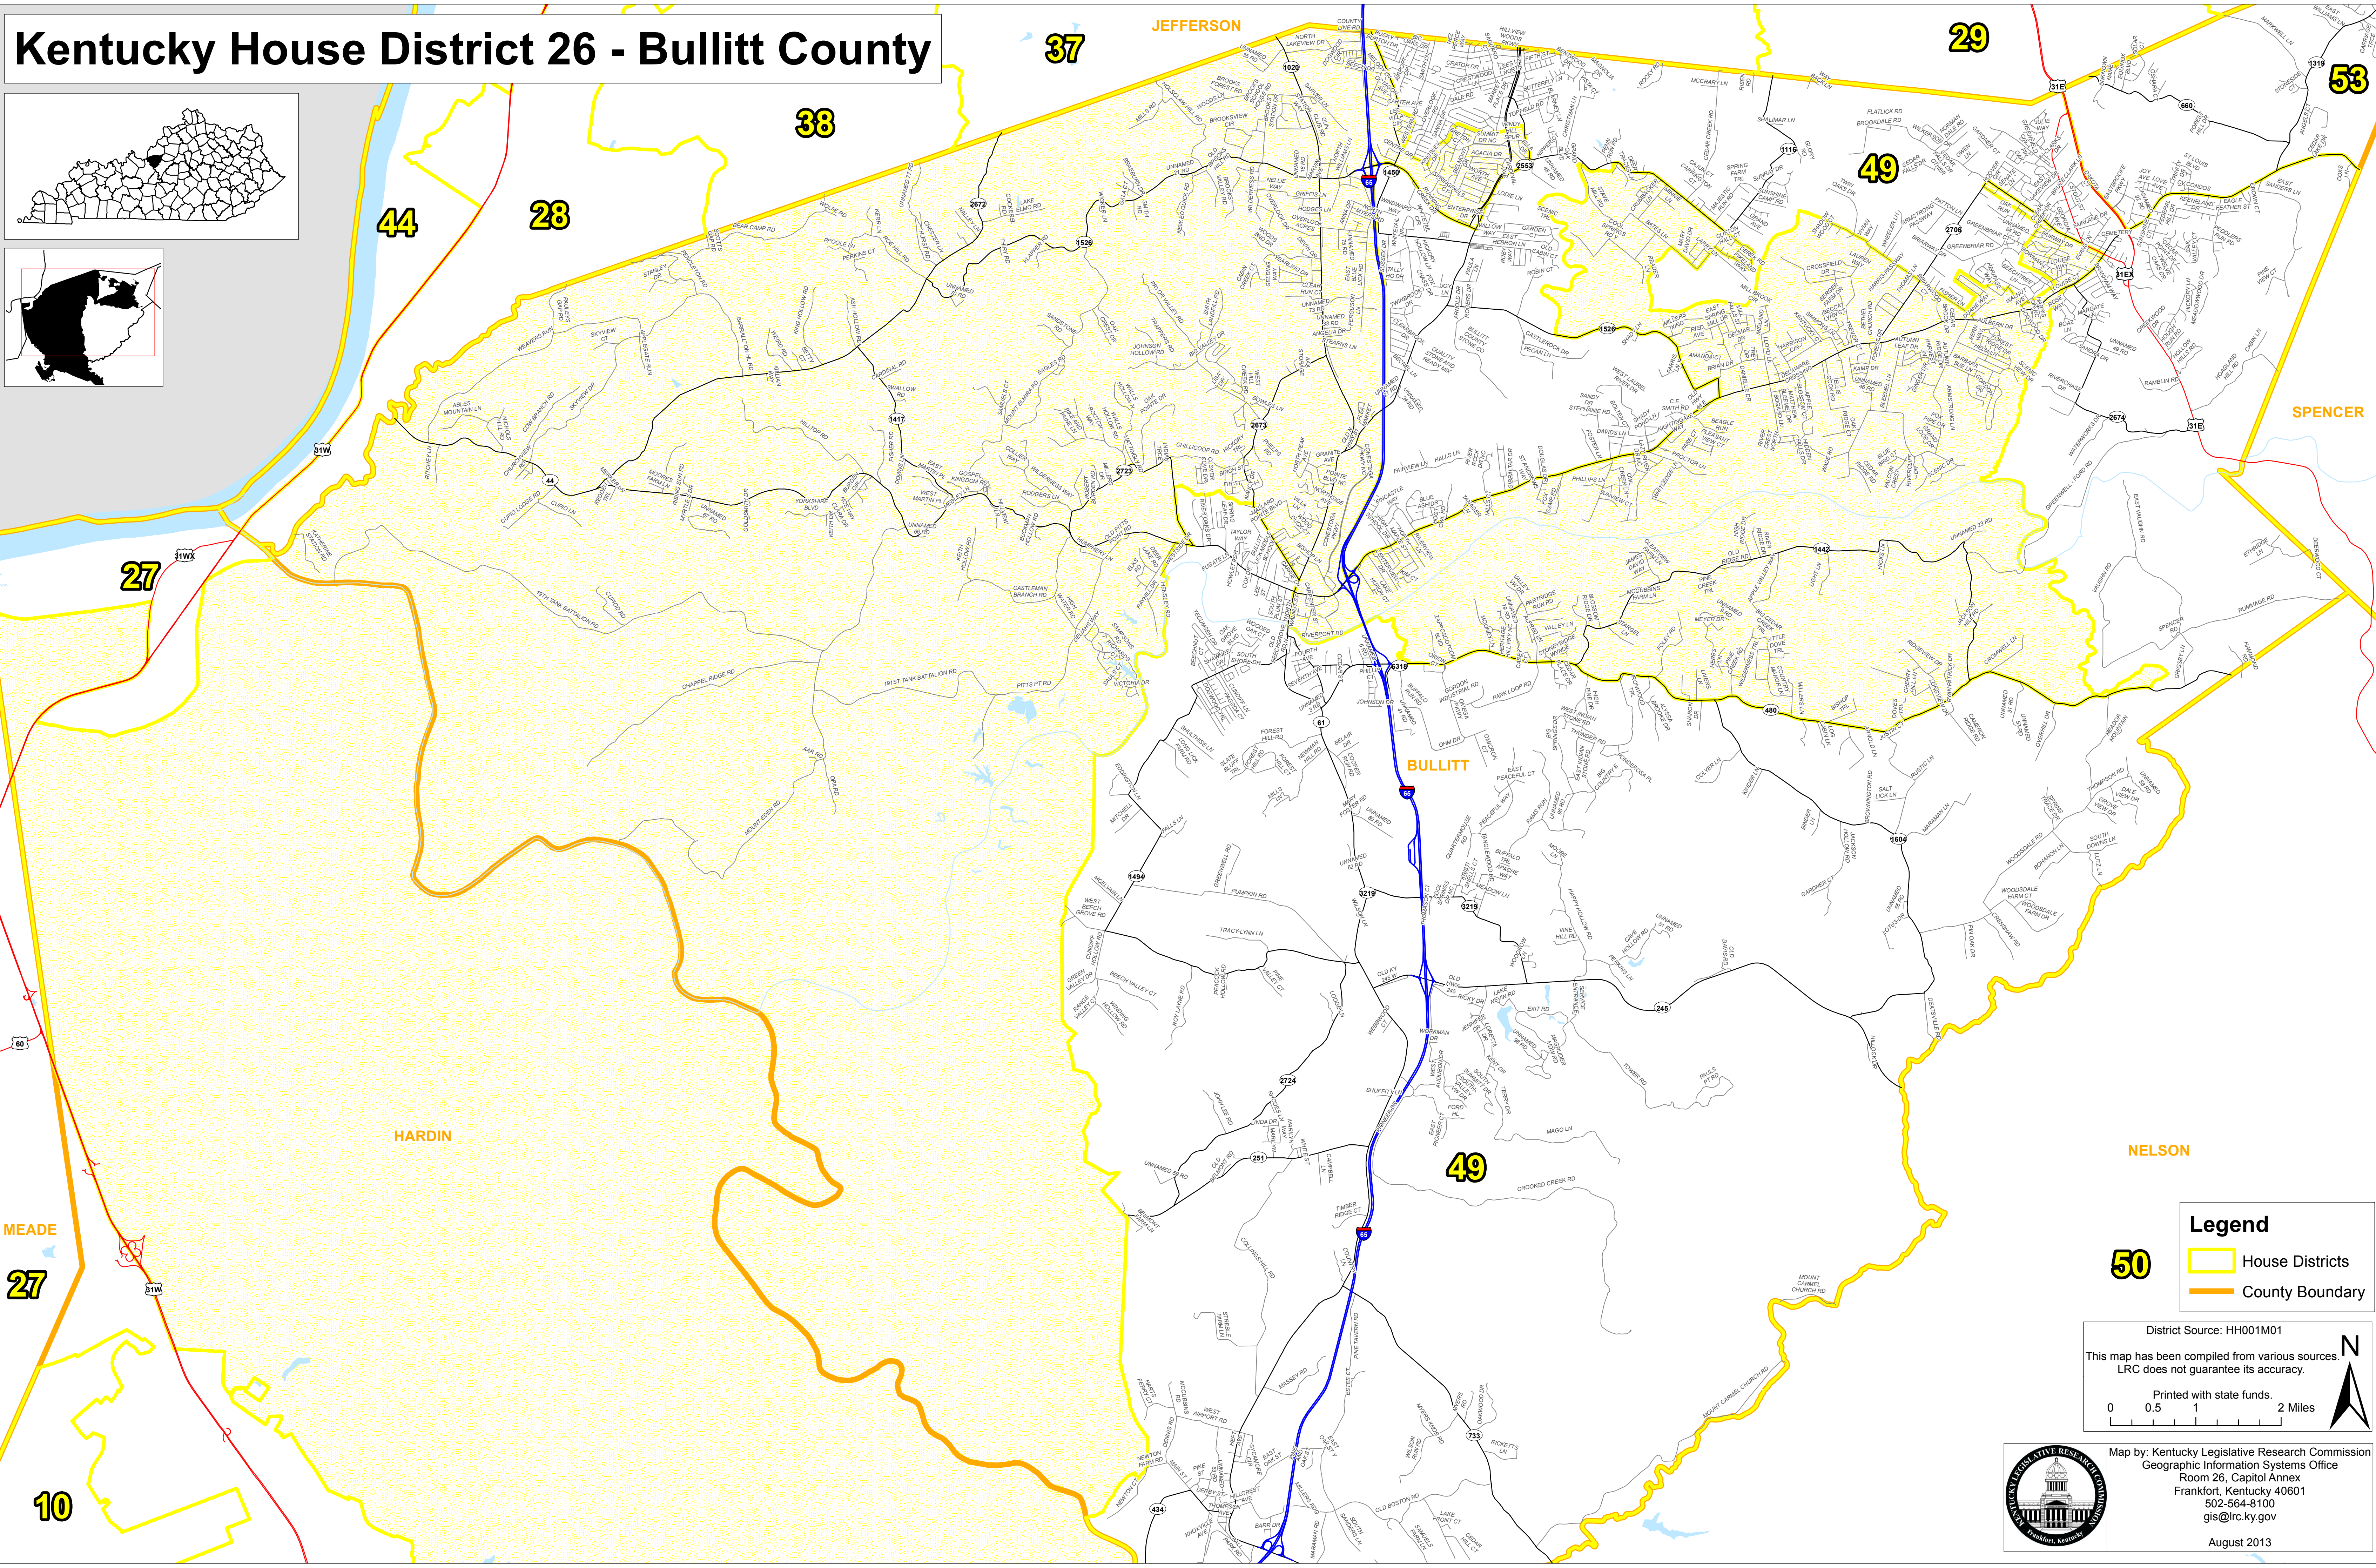

Kentucky House District 26 - Bullitt County

Legend

- House Districts
- County Boundary

50

District Source: HH001M01
This map has been compiled from various sources.
LRC does not guarantee its accuracy.

Printed with state funds.

0 0.5 1 2 Miles

Map by: Kentucky Legislative Research Commission
Geographic Information Systems Office
Room 26, Capitol Annex
Frankfort, Kentucky 40601
502-564-8100
gis@lrc.ky.gov
August 2013