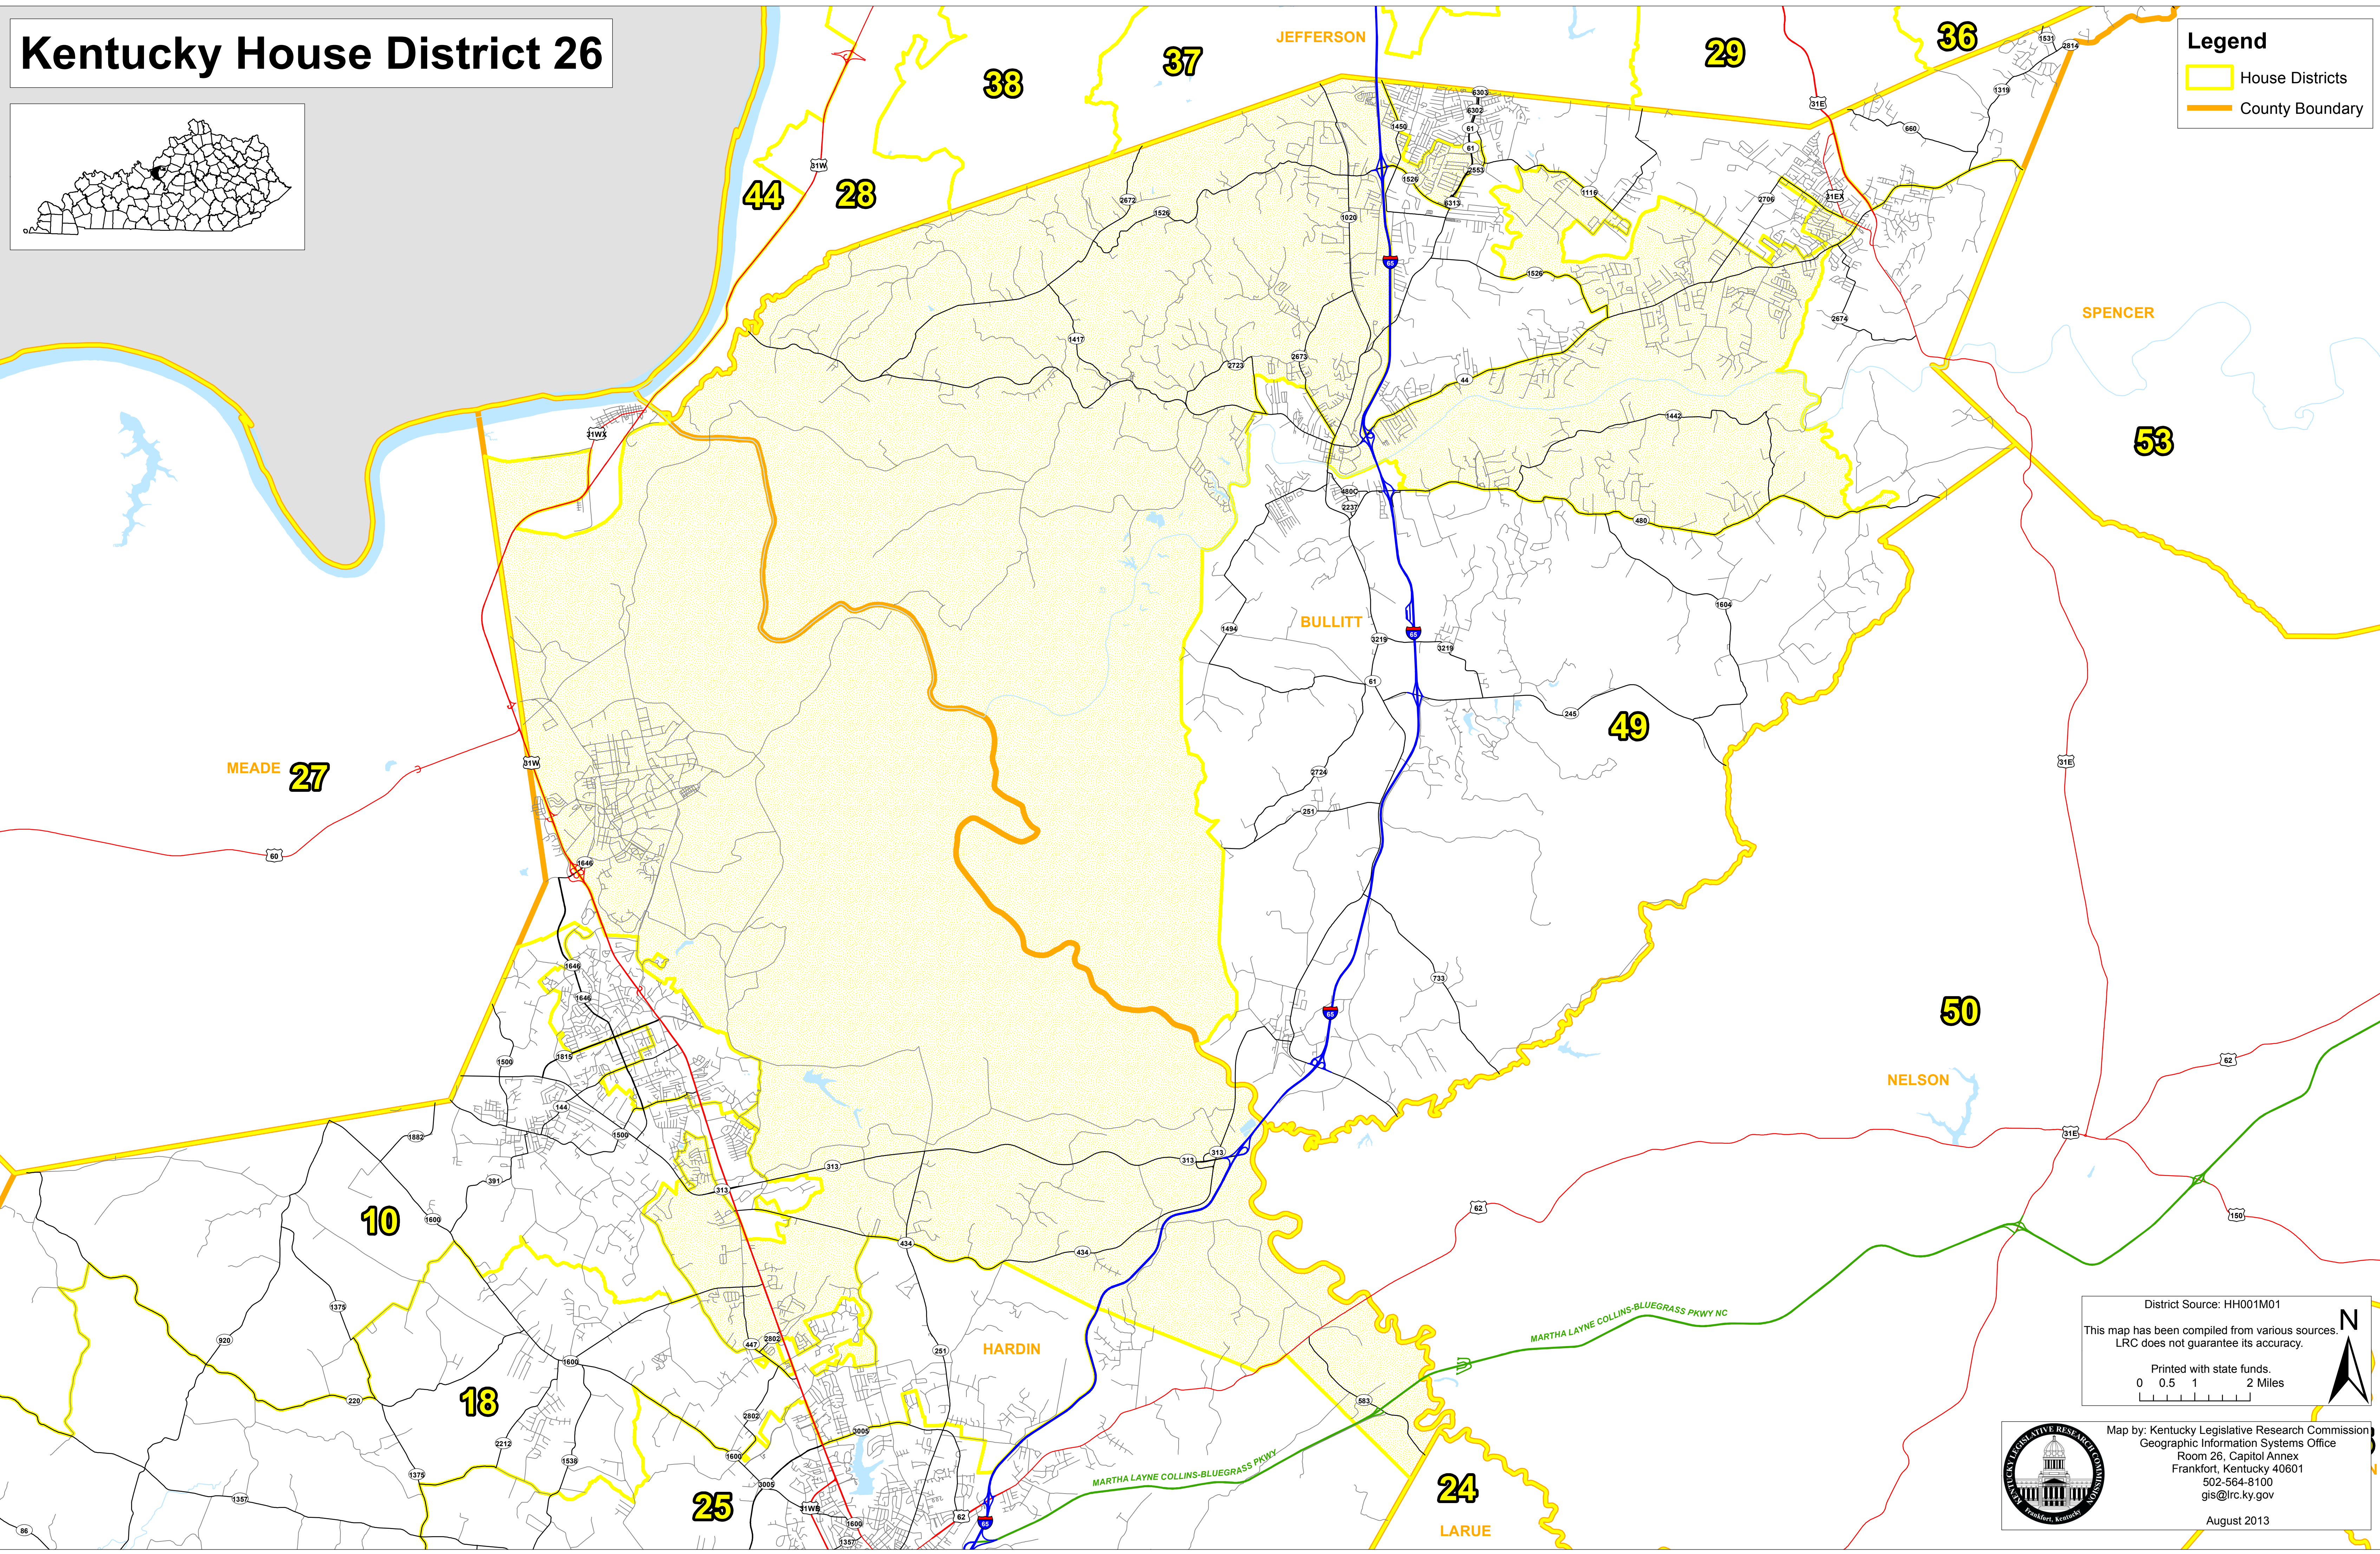

Kentucky House District 26

Legend

- House Districts
- County Boundary

District Source: HH001M01
This map has been compiled from various sources.
LRC does not guarantee its accuracy.
Printed with state funds.
0 0.5 1 2 Miles

Map by: Kentucky Legislative Research Commission
Geographic Information Systems Office
Room 26, Capitol Annex
Frankfort, Kentucky 40601
502-564-8100
gis@lrc.ky.gov

August 2013