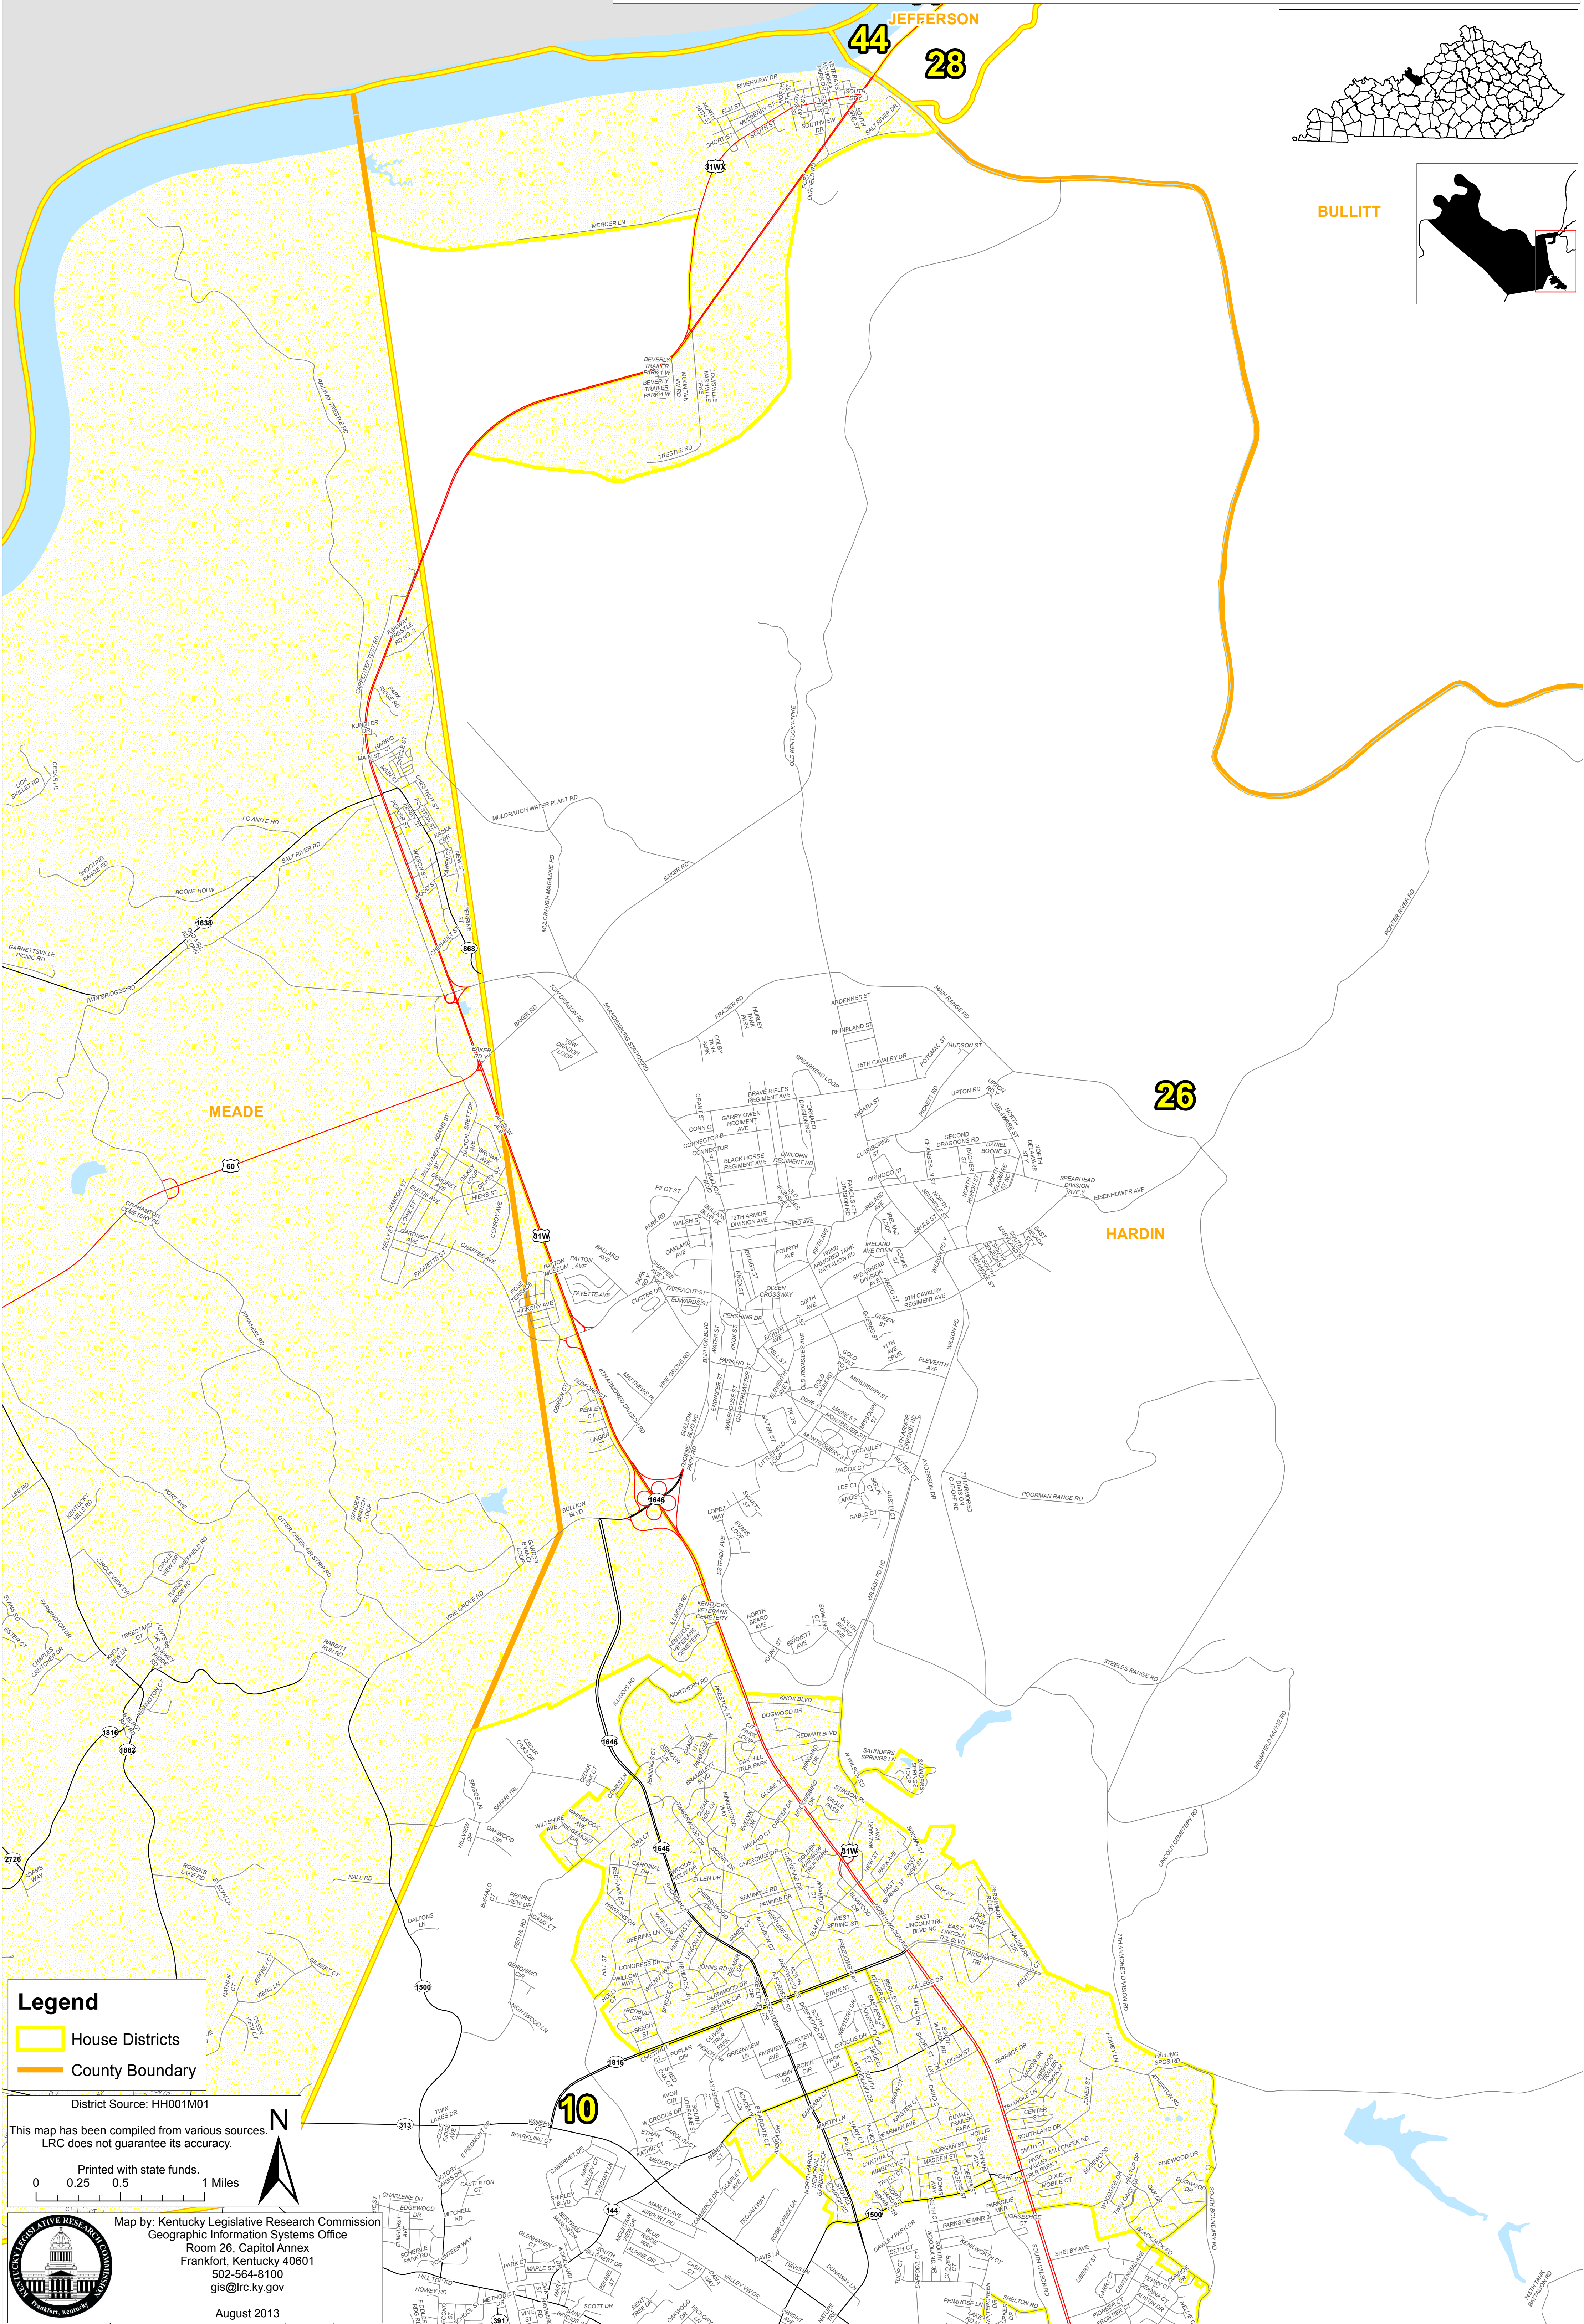

Kentucky House District 27 - Hardin County

BULLITT

Legend
House Districts
County Boundary

District Source: HH001M01
This map has been compiled from various sources.
LRC does not guarantee its accuracy.
Printed with state funds.
0 0.25 0.5 1 Miles

Map by: Kentucky Legislative Research Commission
Geographic Information Systems Office
Room 26, Capitol Annex
Frankfort, Kentucky 40601
502-564-8100
gis@lrc.ky.gov
August 2013