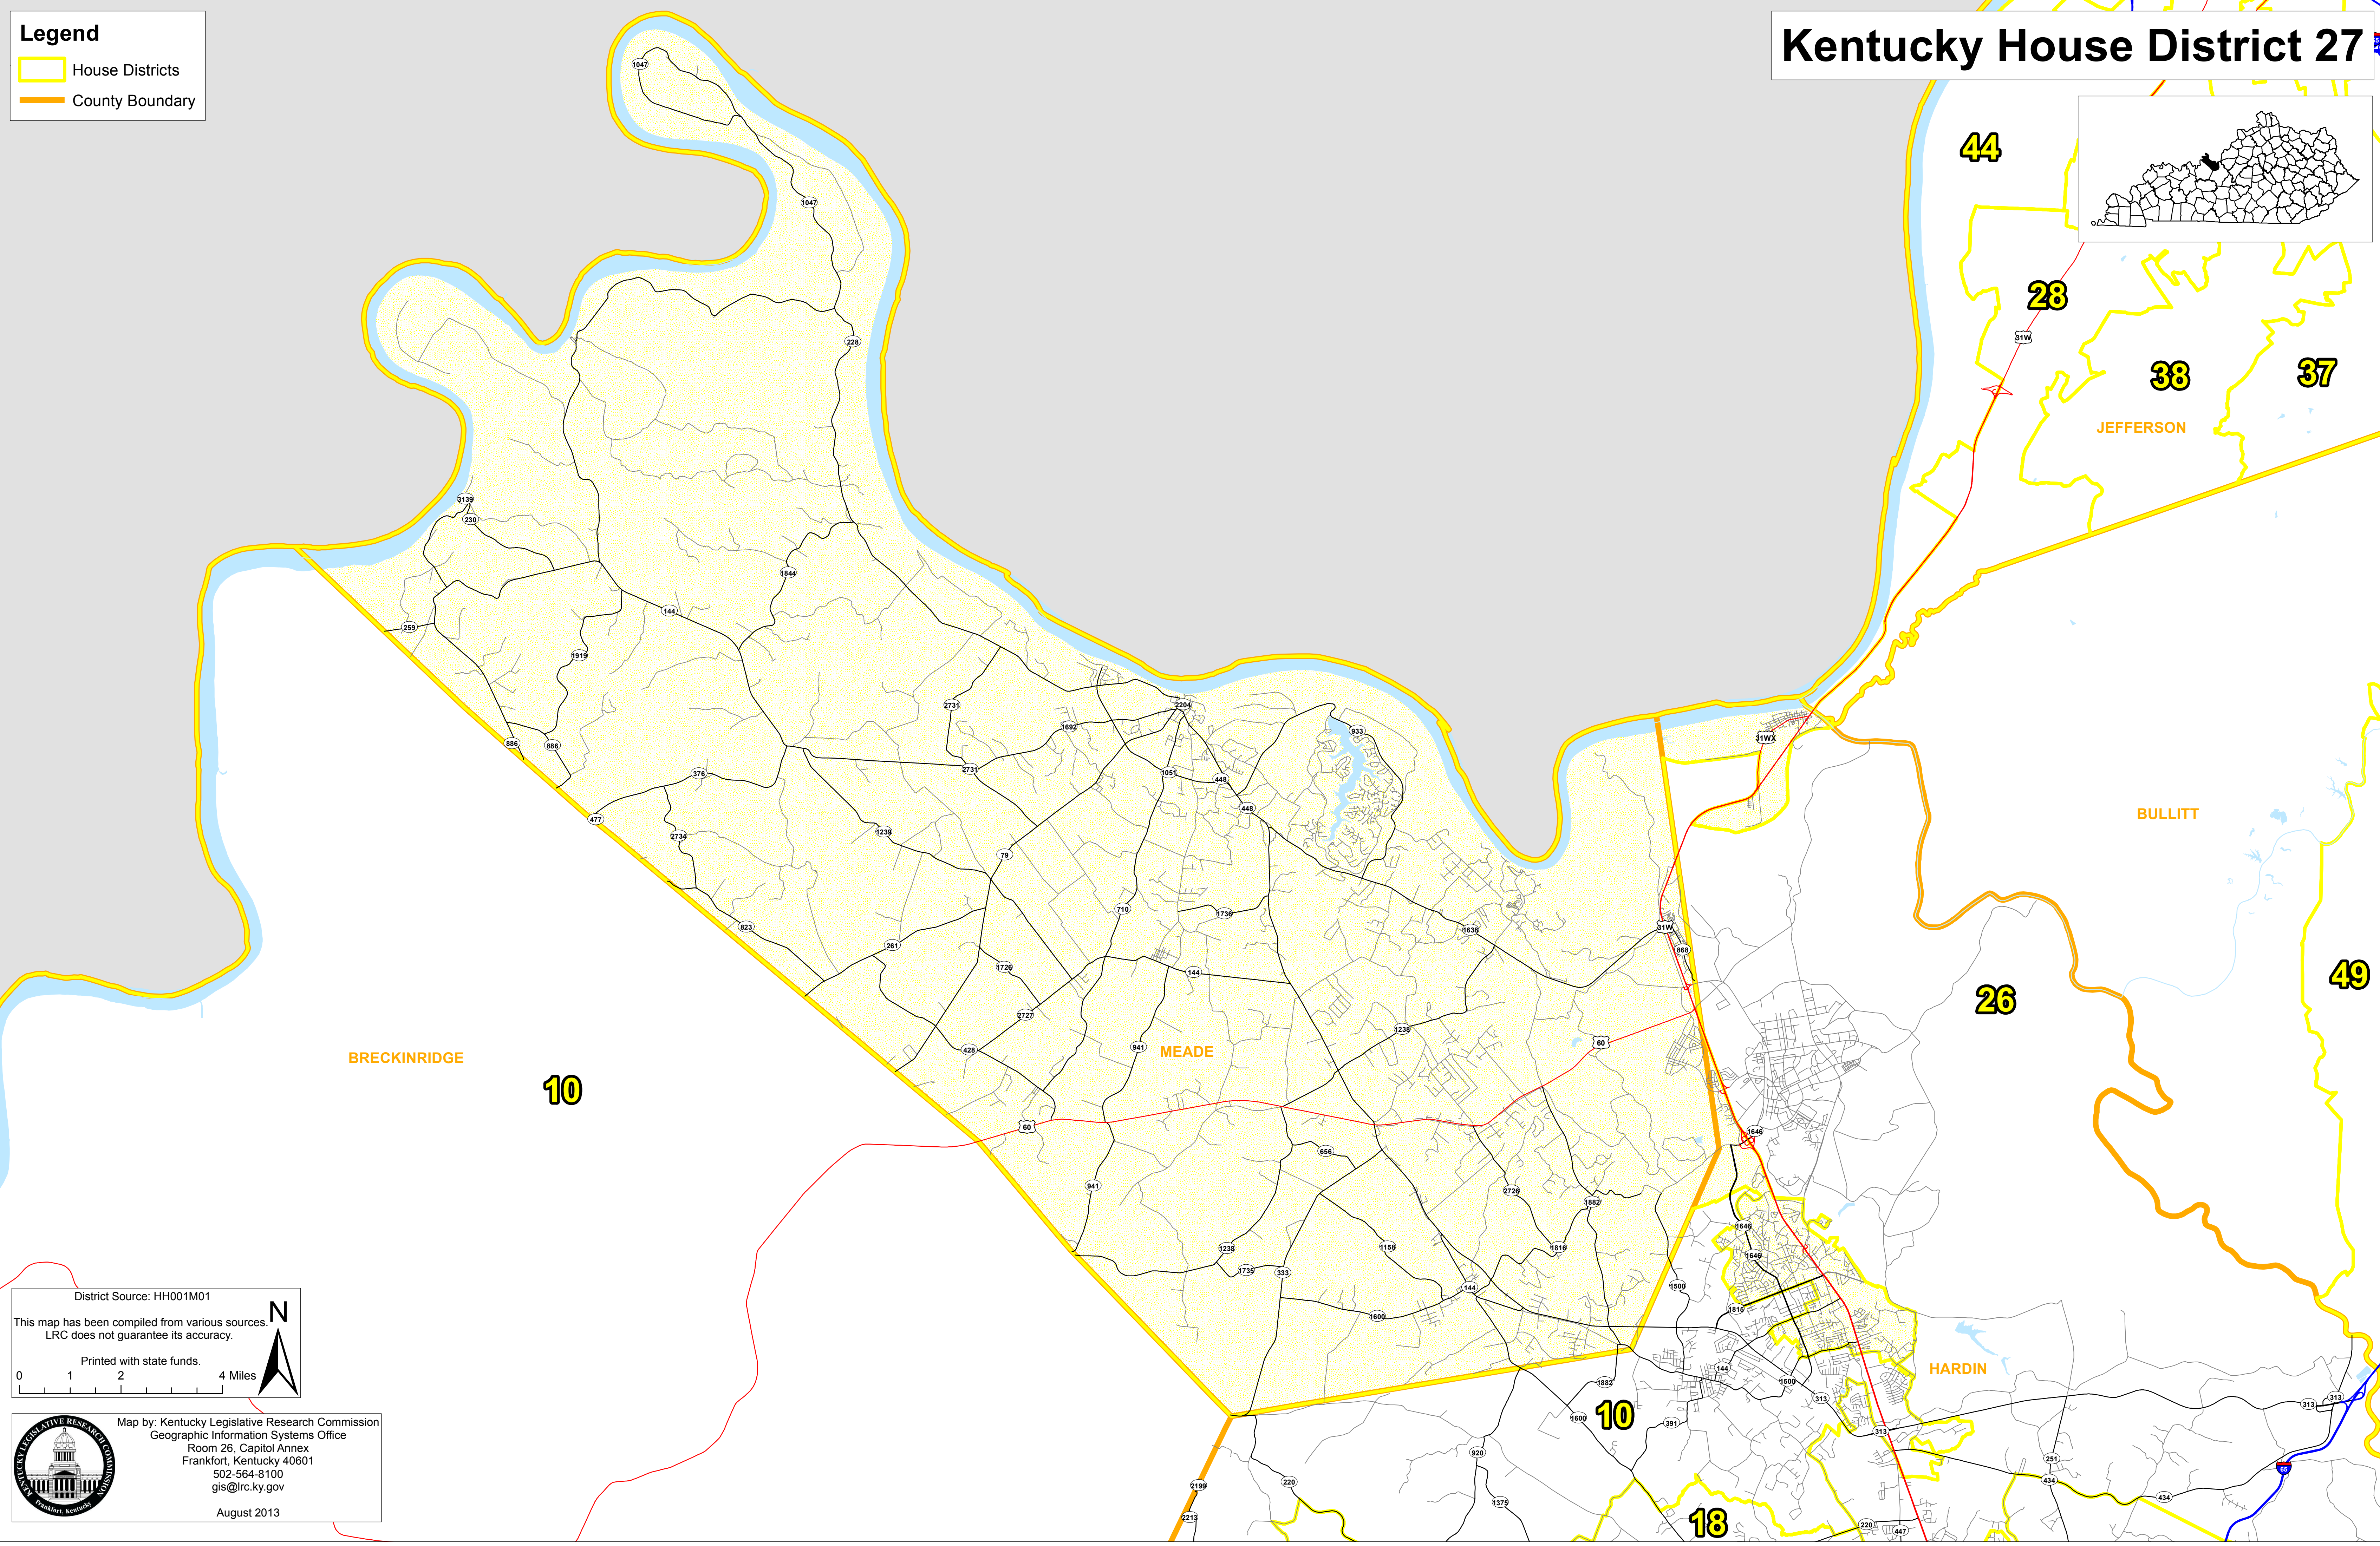

Legend

- House Districts
- County Boundary

Kentucky House District 27

District Source: HH001M01
 This map has been compiled from various sources.
 LRC does not guarantee its accuracy.
 Printed with state funds.
 0 1 2 4 Miles

Map by: Kentucky Legislative Research Commission
 Geographic Information Systems Office
 Room 26, Capitol Annex
 Frankfort, Kentucky 40601
 502-564-8100
 gis@lrc.ky.gov
 August 2013