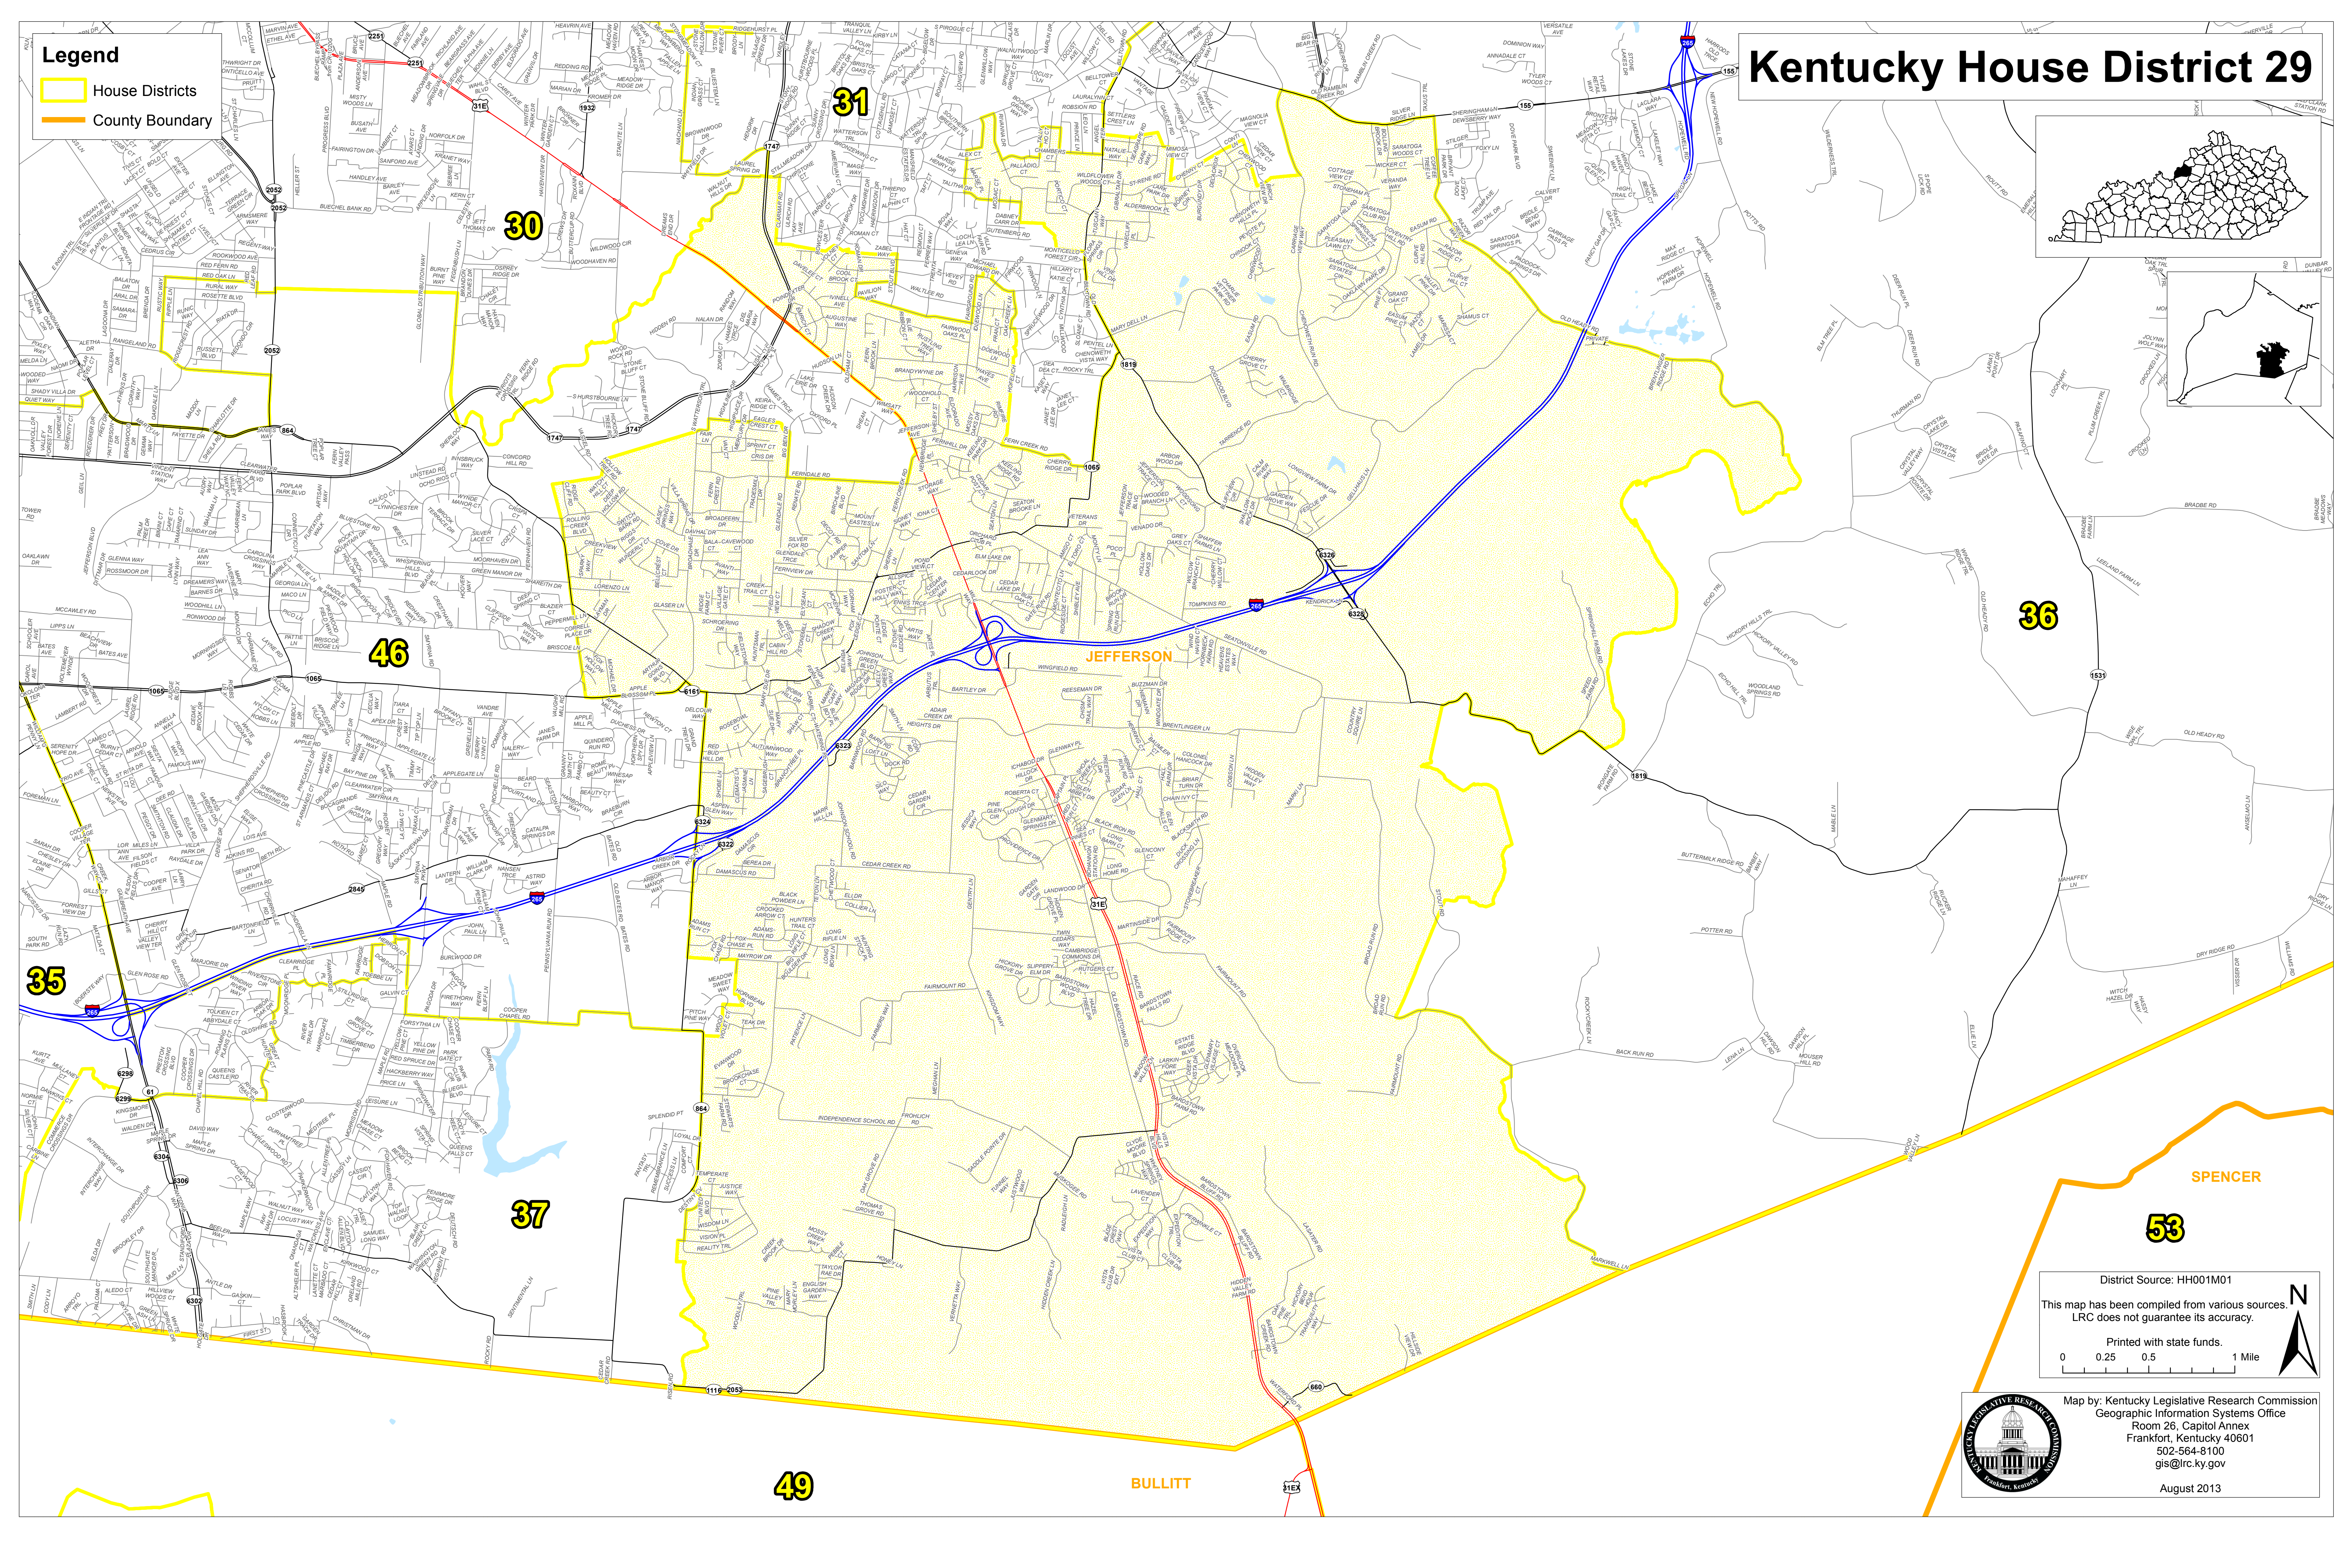

Kentucky House District 29

Legend

- House Districts
- County Boundary

District Source: HH001M01
This map has been compiled from various sources.
LRC does not guarantee its accuracy.

Printed with state funds.

0 0.25 0.5 1 Mile

Map by: Kentucky Legislative Research Commission
Geographic Information Systems Office
Room 26, Capitol Annex
Frankfort, Kentucky 40601
502-564-8100
gis@lrc.ky.gov

August 2013