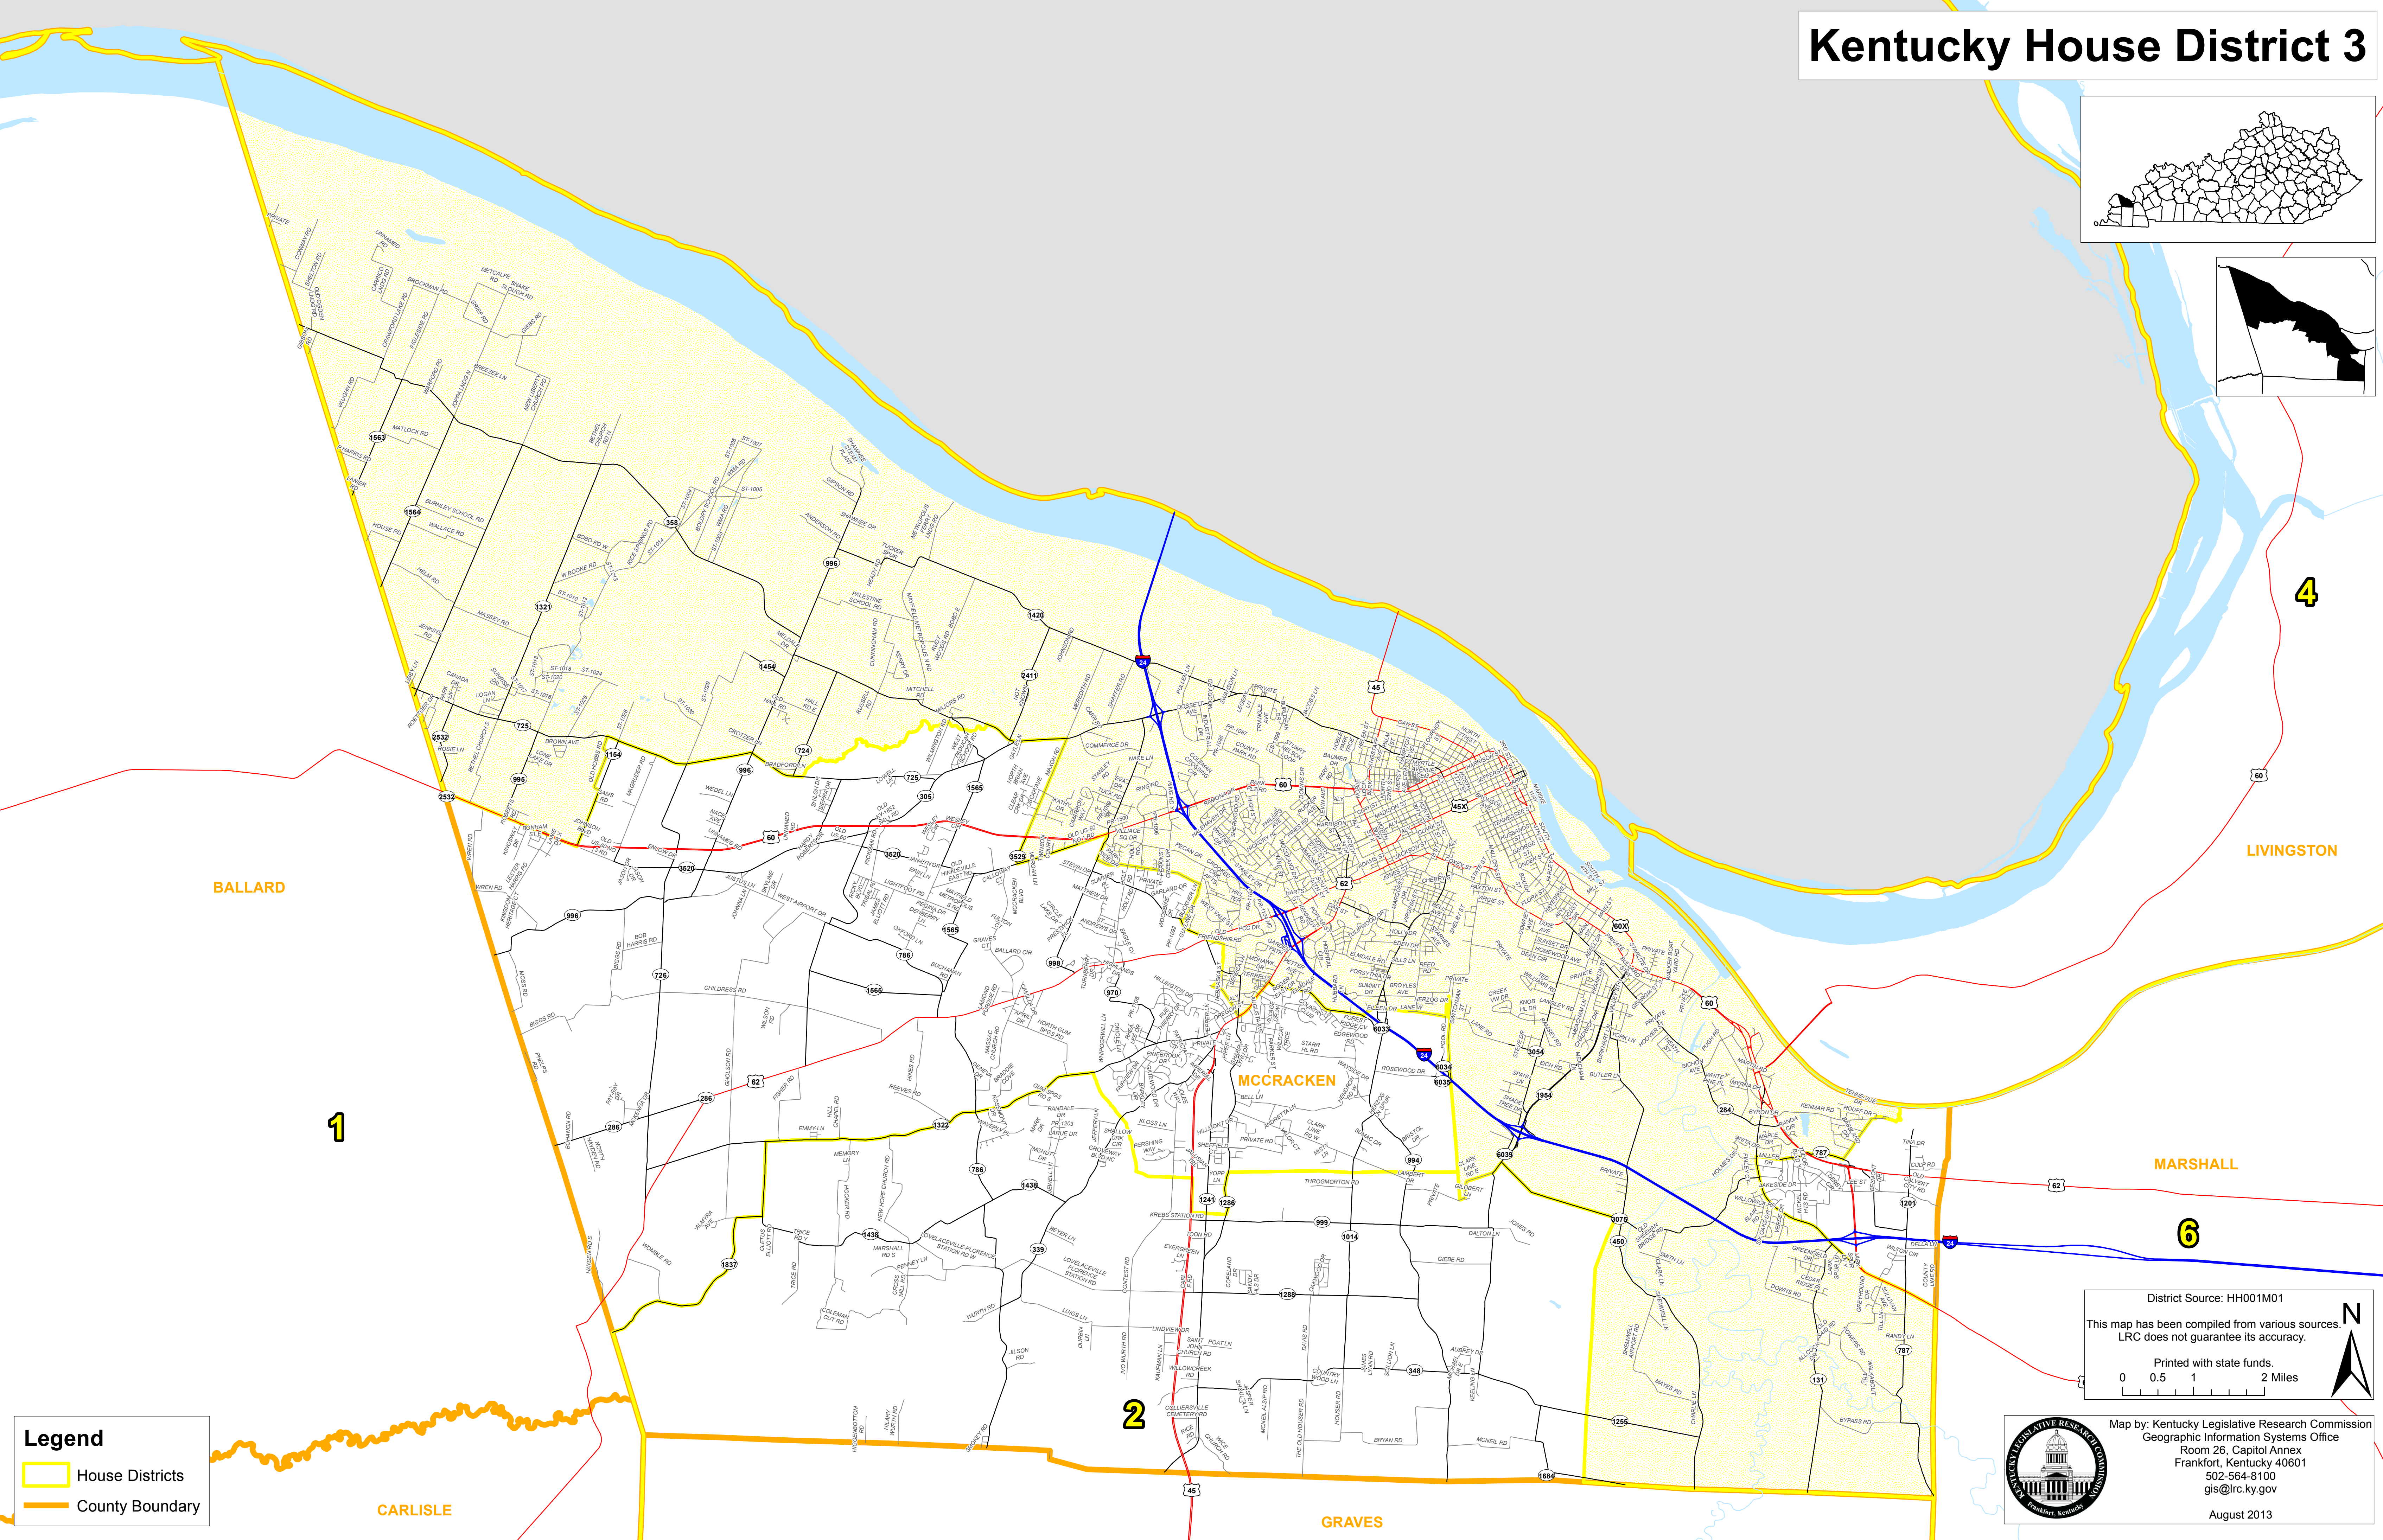

Kentucky House District 3

Legend

- House Districts
- County Boundary

District Source: HH001M01

This map has been compiled from various sources.
LRC does not guarantee its accuracy.

Printed with state funds.

0 0.5 1 2 Miles

Map by: Kentucky Legislative Research Commission
Geographic Information Systems Office
Room 26, Capitol Annex
Frankfort, Kentucky 40601
502-564-8100
gis@lrc.ky.gov

August 2013