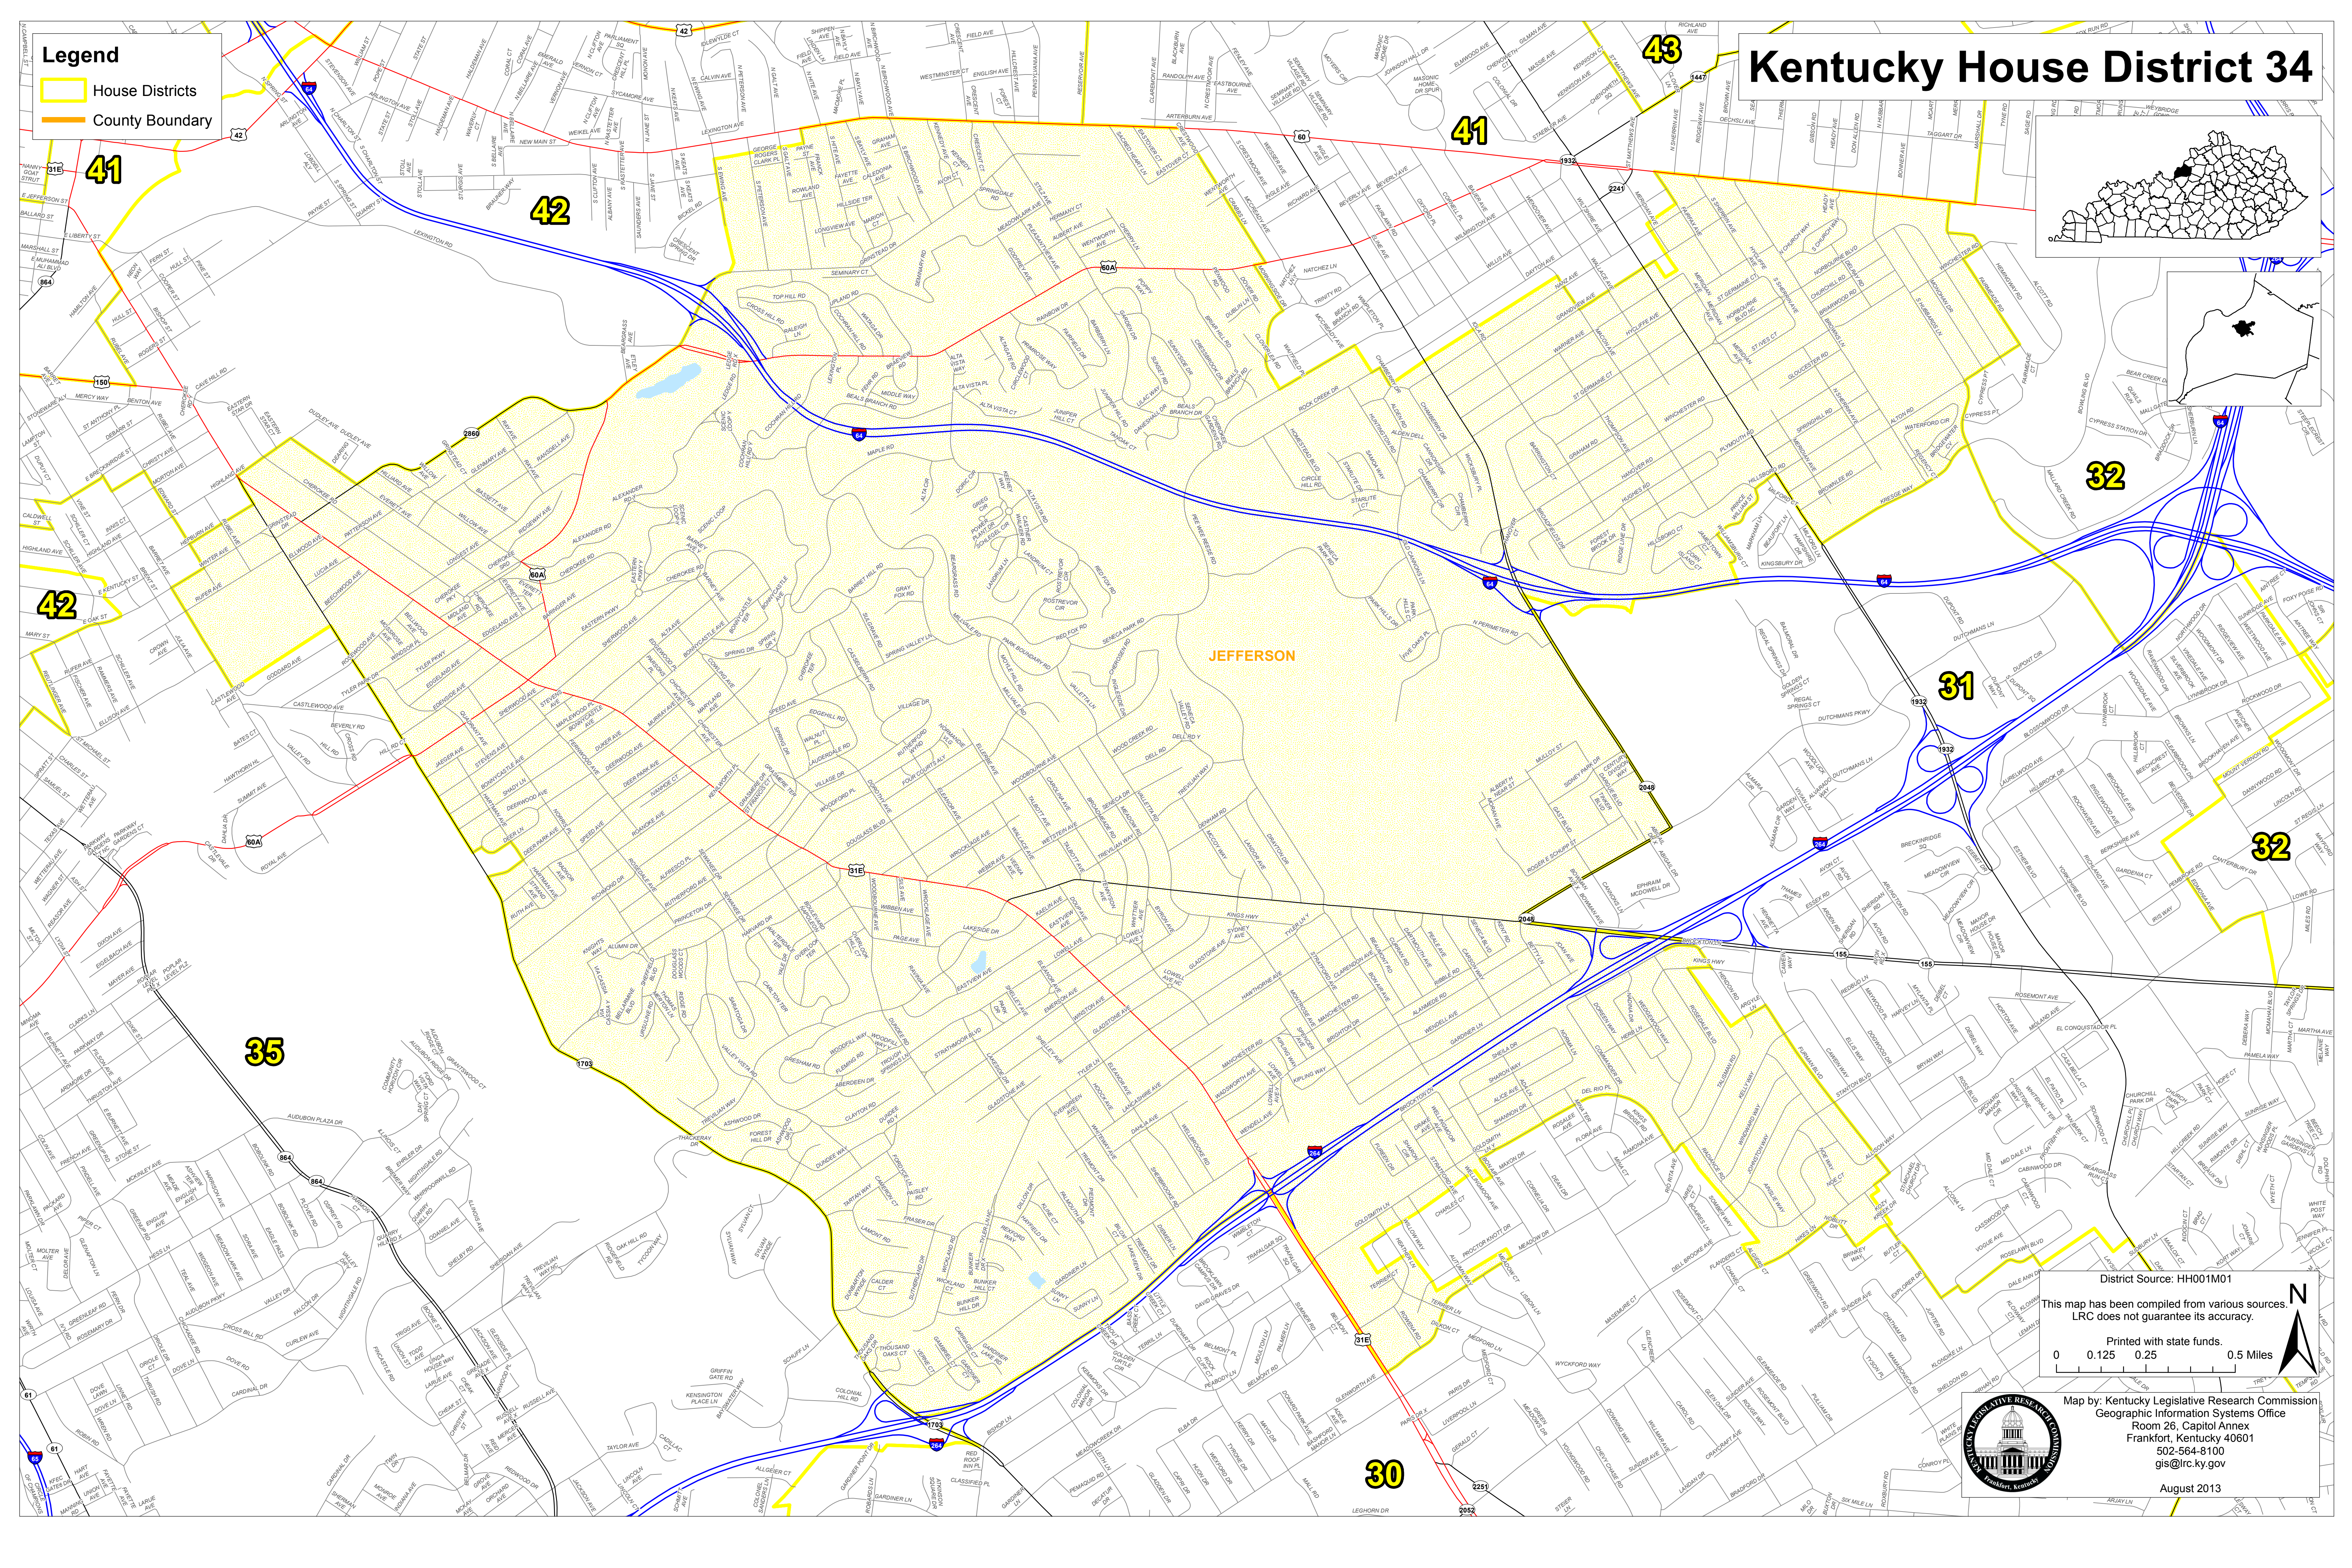

Legend
House Districts
County Boundary

Kentucky House District 34

District Source: HH001M01
This map has been compiled from various sources.
LRC does not guarantee its accuracy.
Printed with state funds.
0 0.125 0.25 0.5 Miles

Map by: Kentucky Legislative Research Commission
Geographic Information Systems Office
Room 26, Capitol Annex
Frankfort, Kentucky 40601
502-564-8100
gis@lrc.ky.gov
August 2013