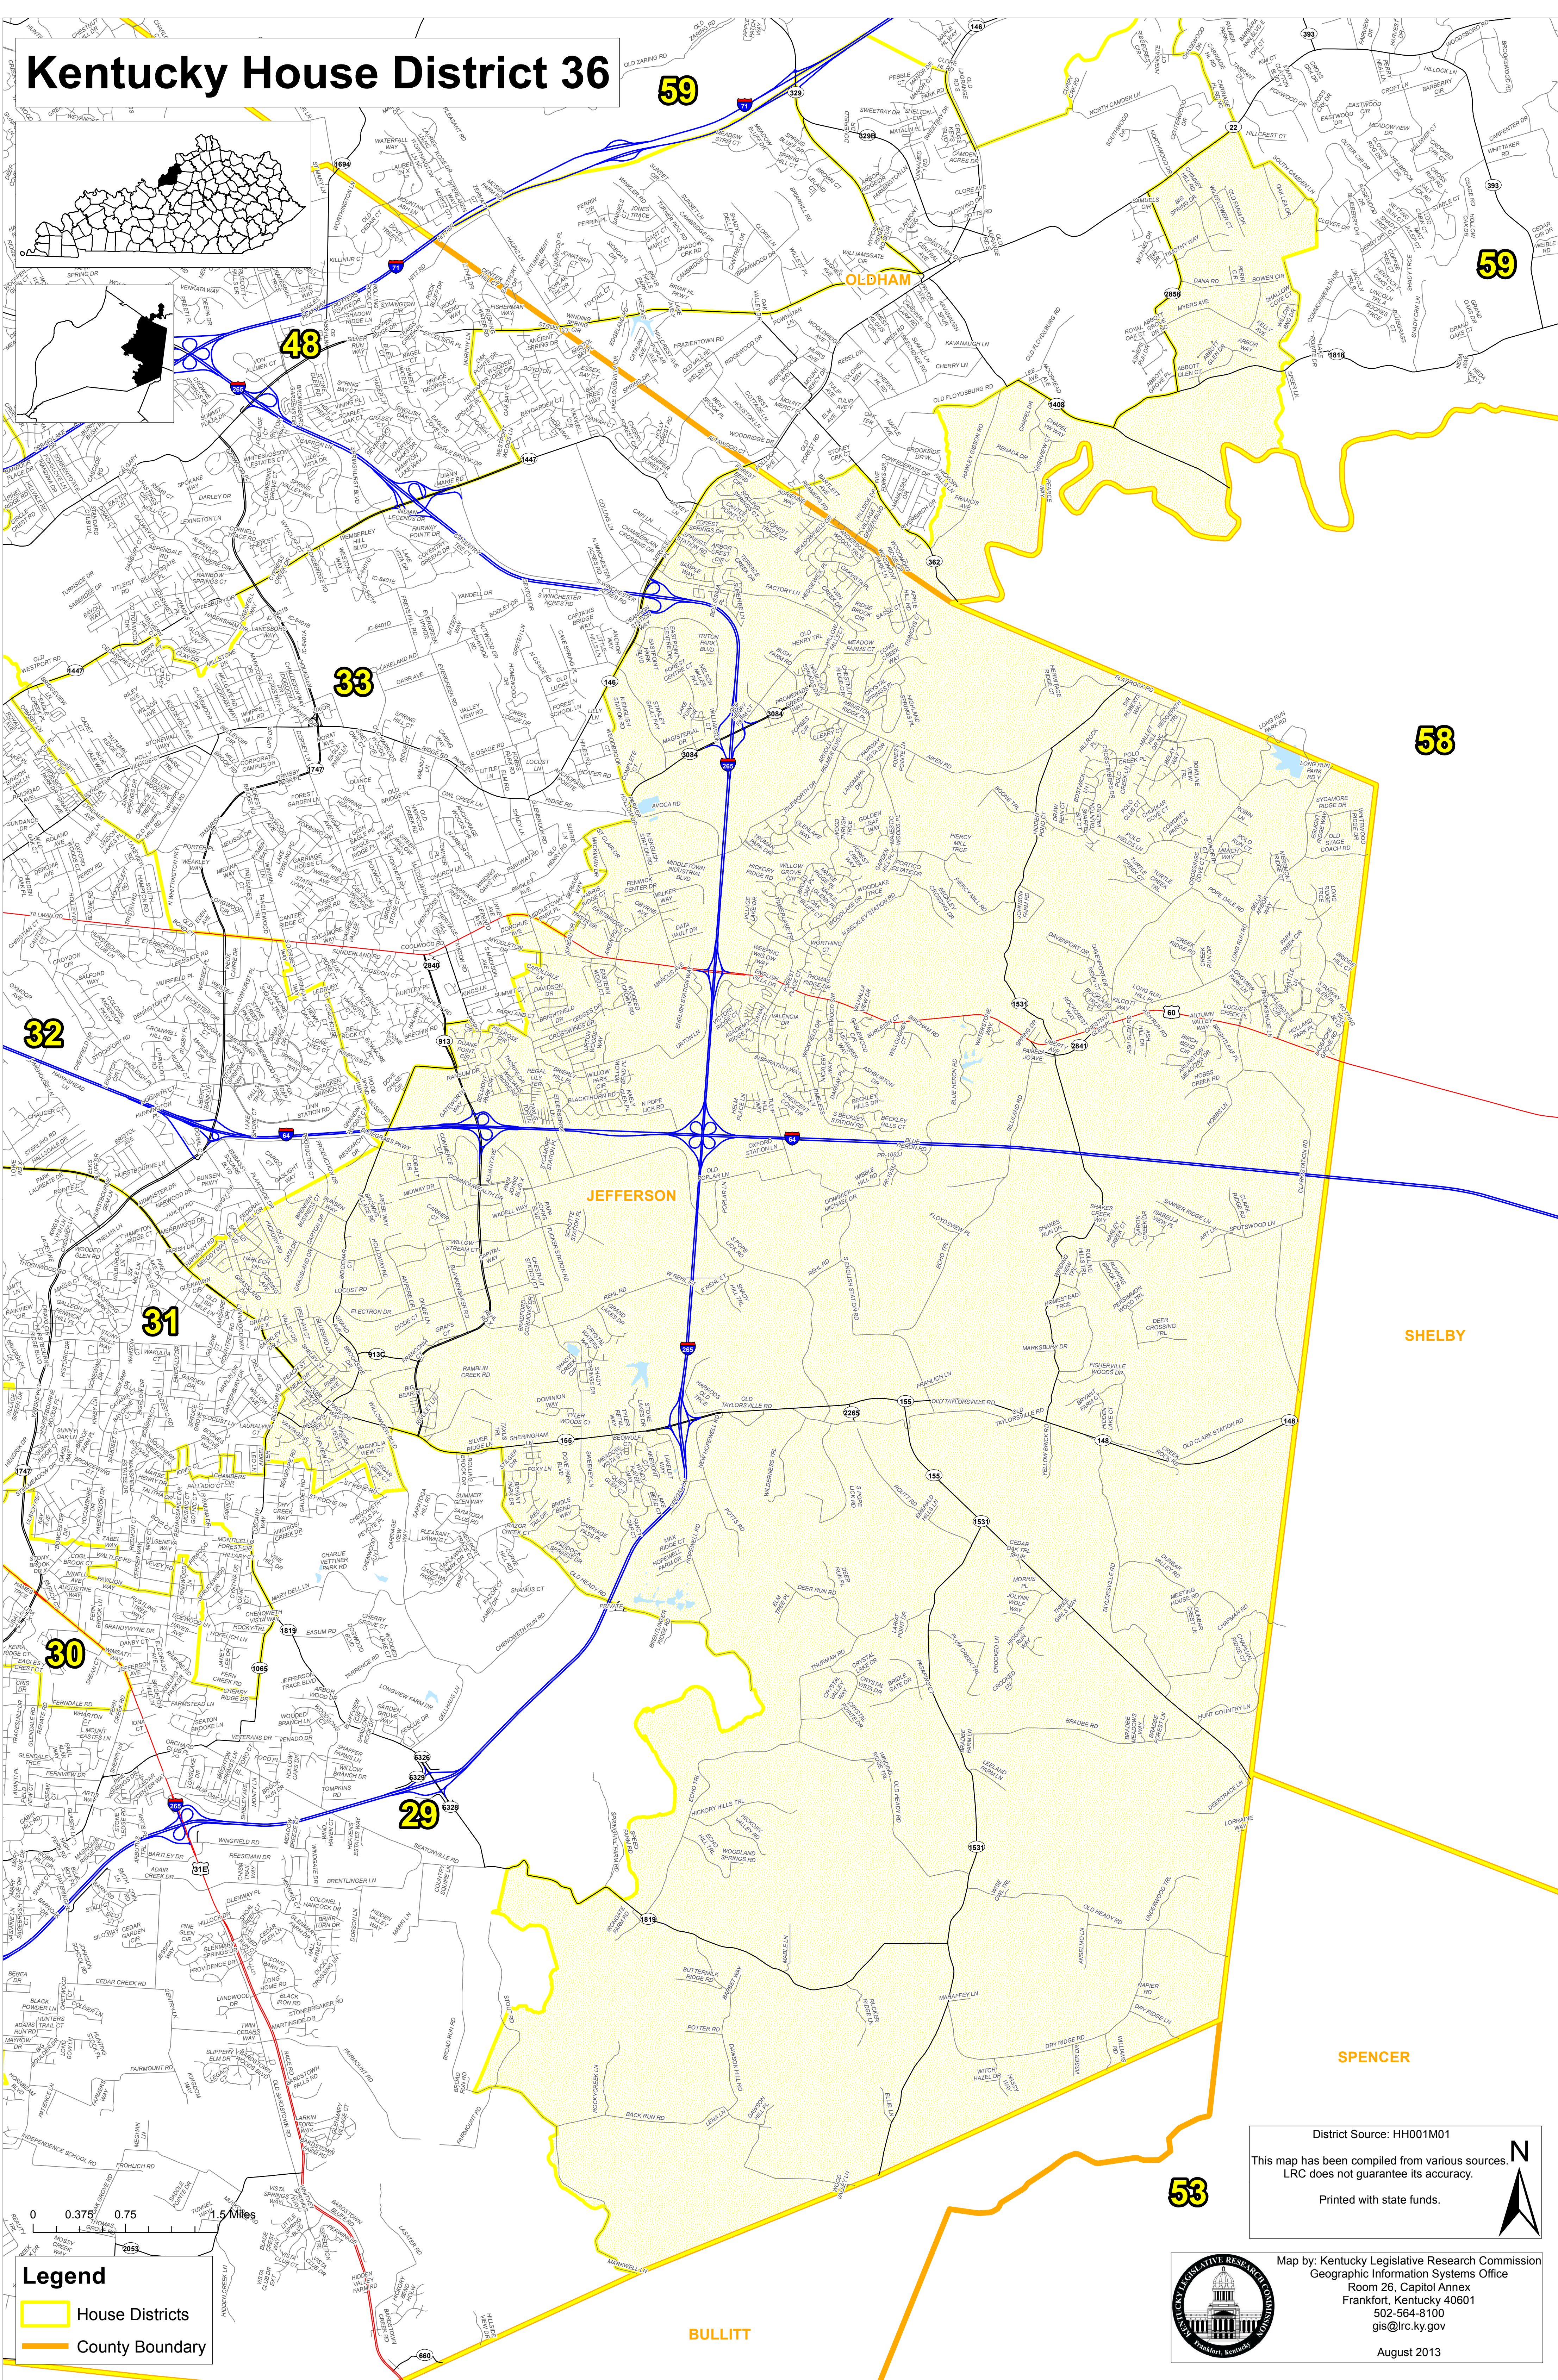

Kentucky House District 36

Legend

- House Districts
- County Boundary

District Source: HH001M01
This map has been compiled from various sources.
LRC does not guarantee its accuracy.
Printed with state funds.

53

Map by: Kentucky Legislative Research Commission
Geographic Information Systems Office
Room 26, Capitol Annex
Frankfort, Kentucky 40601
502-564-8100
gis@lrc.ky.gov

August 2013