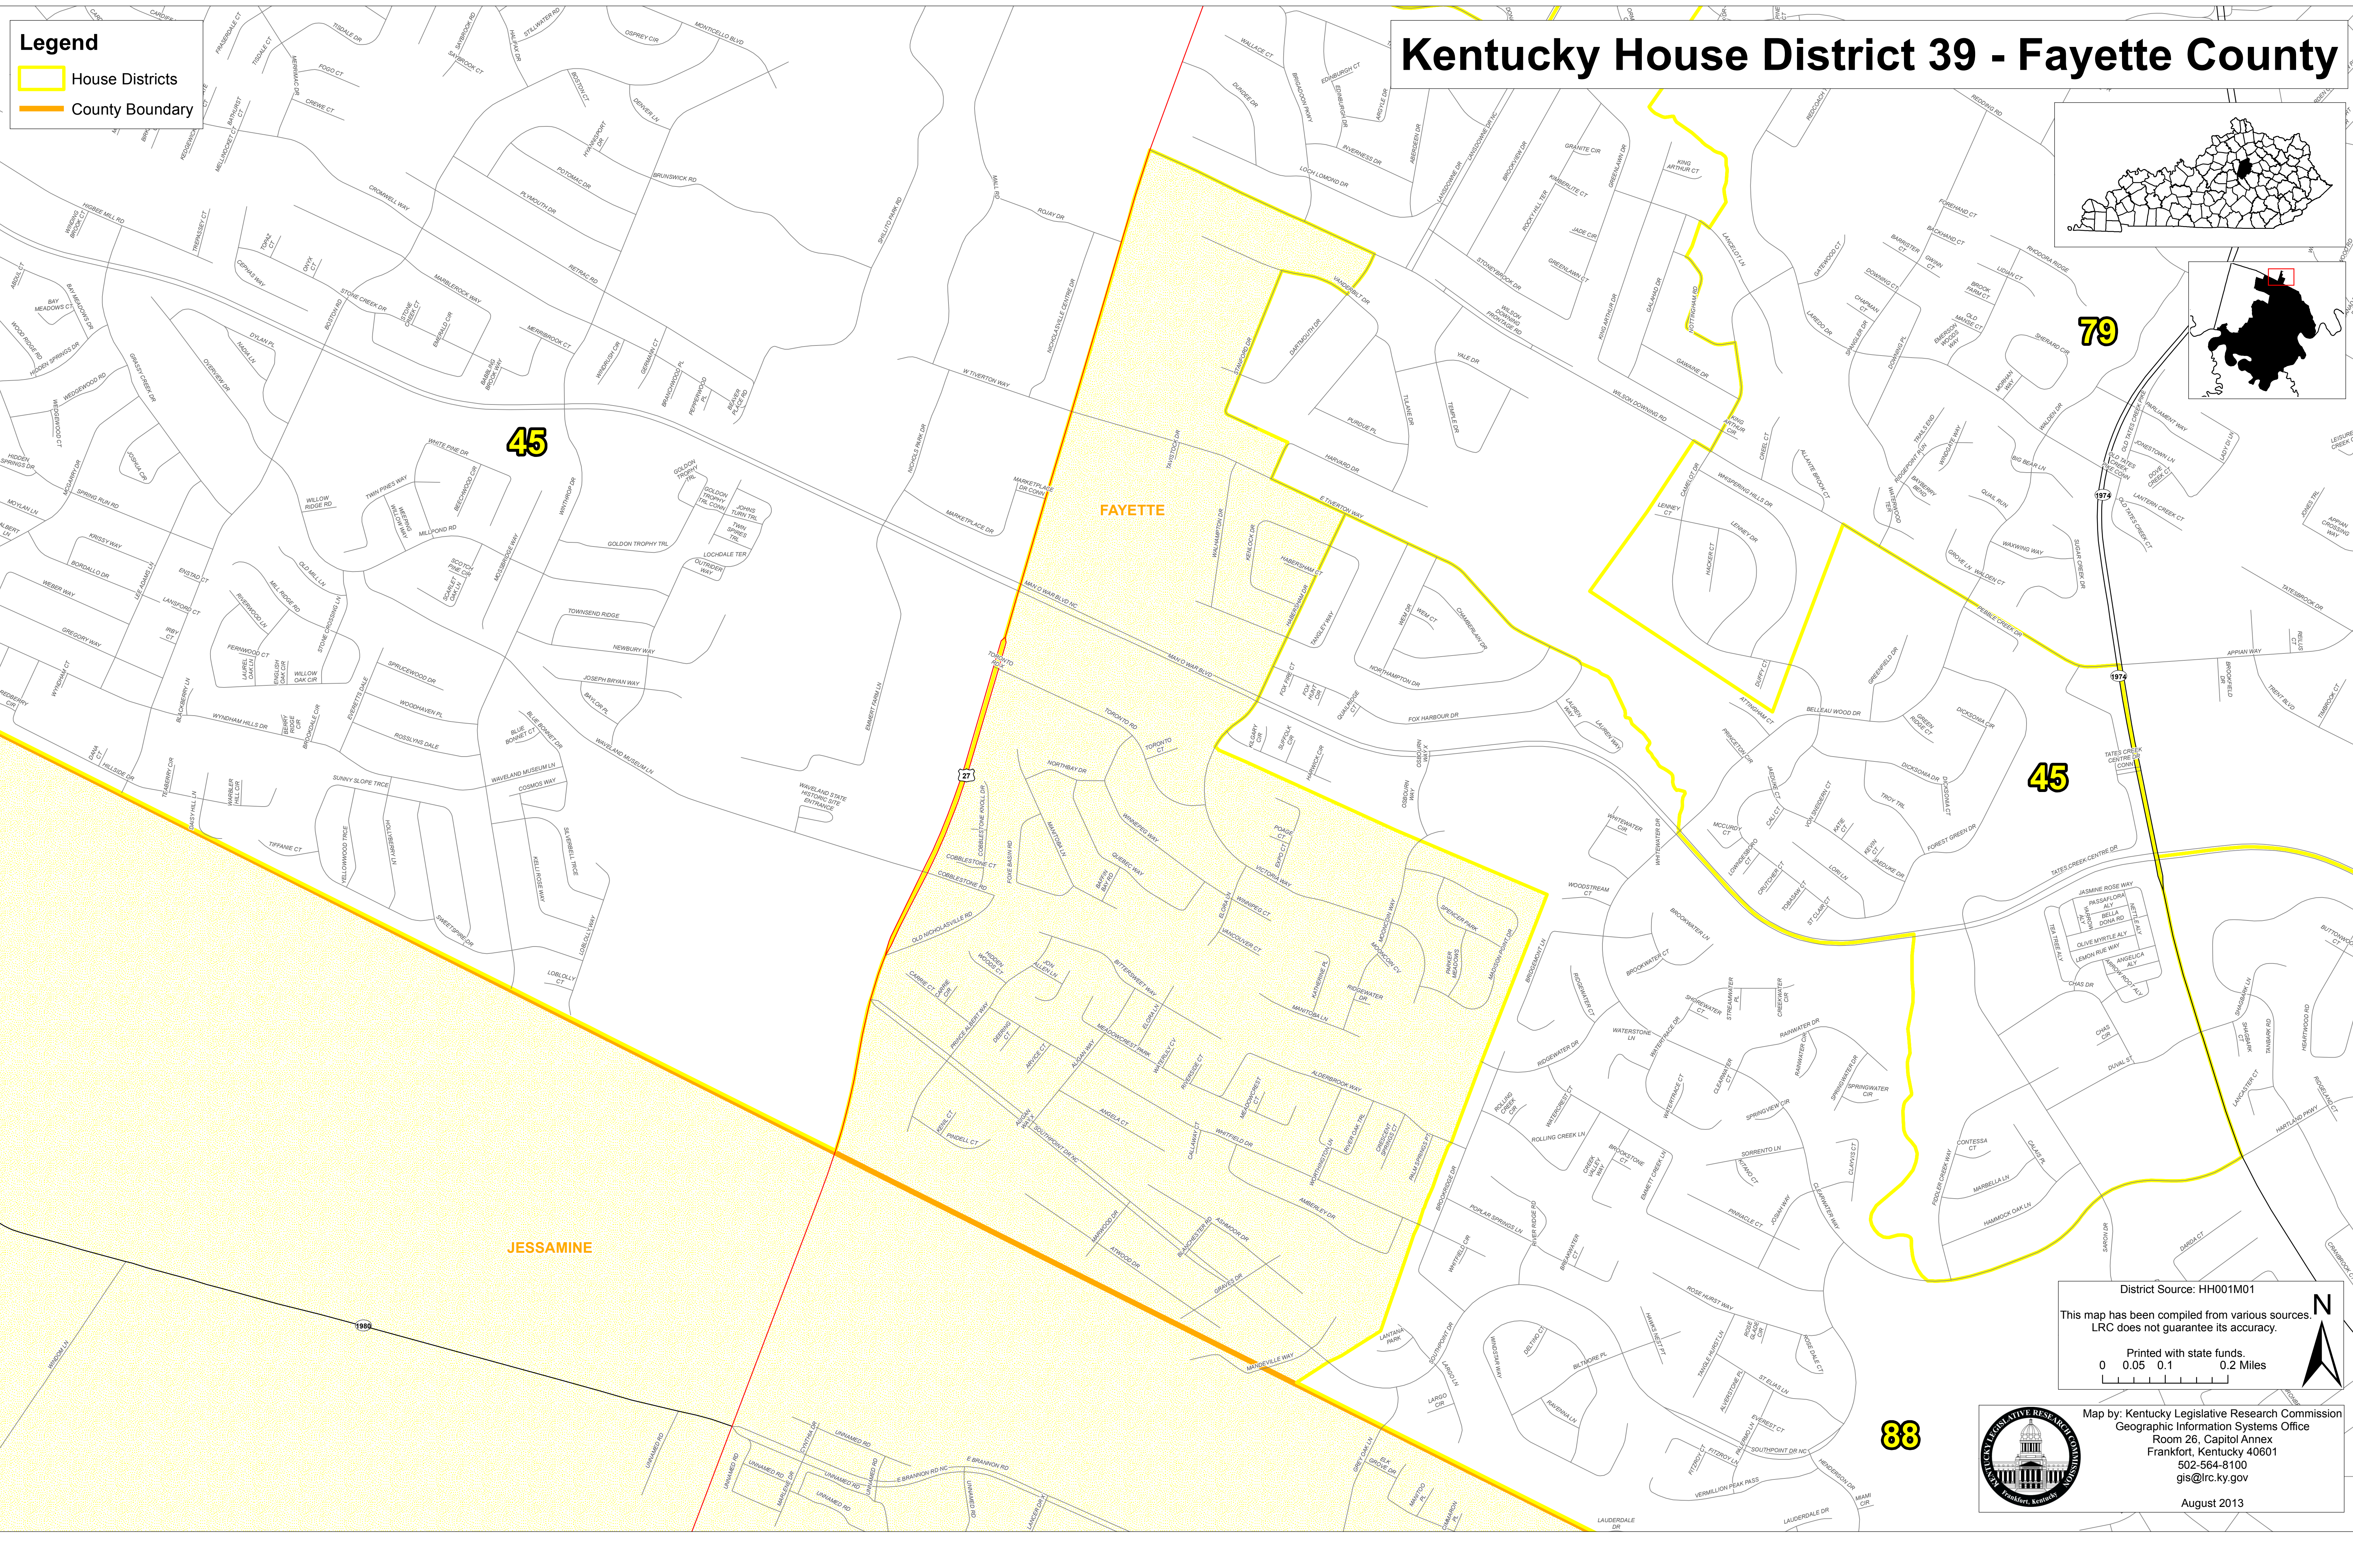

**Legend**

-  House Districts
-  County Boundary

# Kentucky House District 39 - Fayette County

79

45

45

88

District Source: HH001M01

This map has been compiled from various sources. LRC does not guarantee its accuracy.

Printed with state funds.

0 0.05 0.1 0.2 Miles

Map by: Kentucky Legislative Research Commission  
 Geographic Information Systems Office  
 Room 26, Capitol Annex  
 Frankfort, Kentucky 40601  
 502-564-8100  
 gis@lrc.ky.gov

August 2013