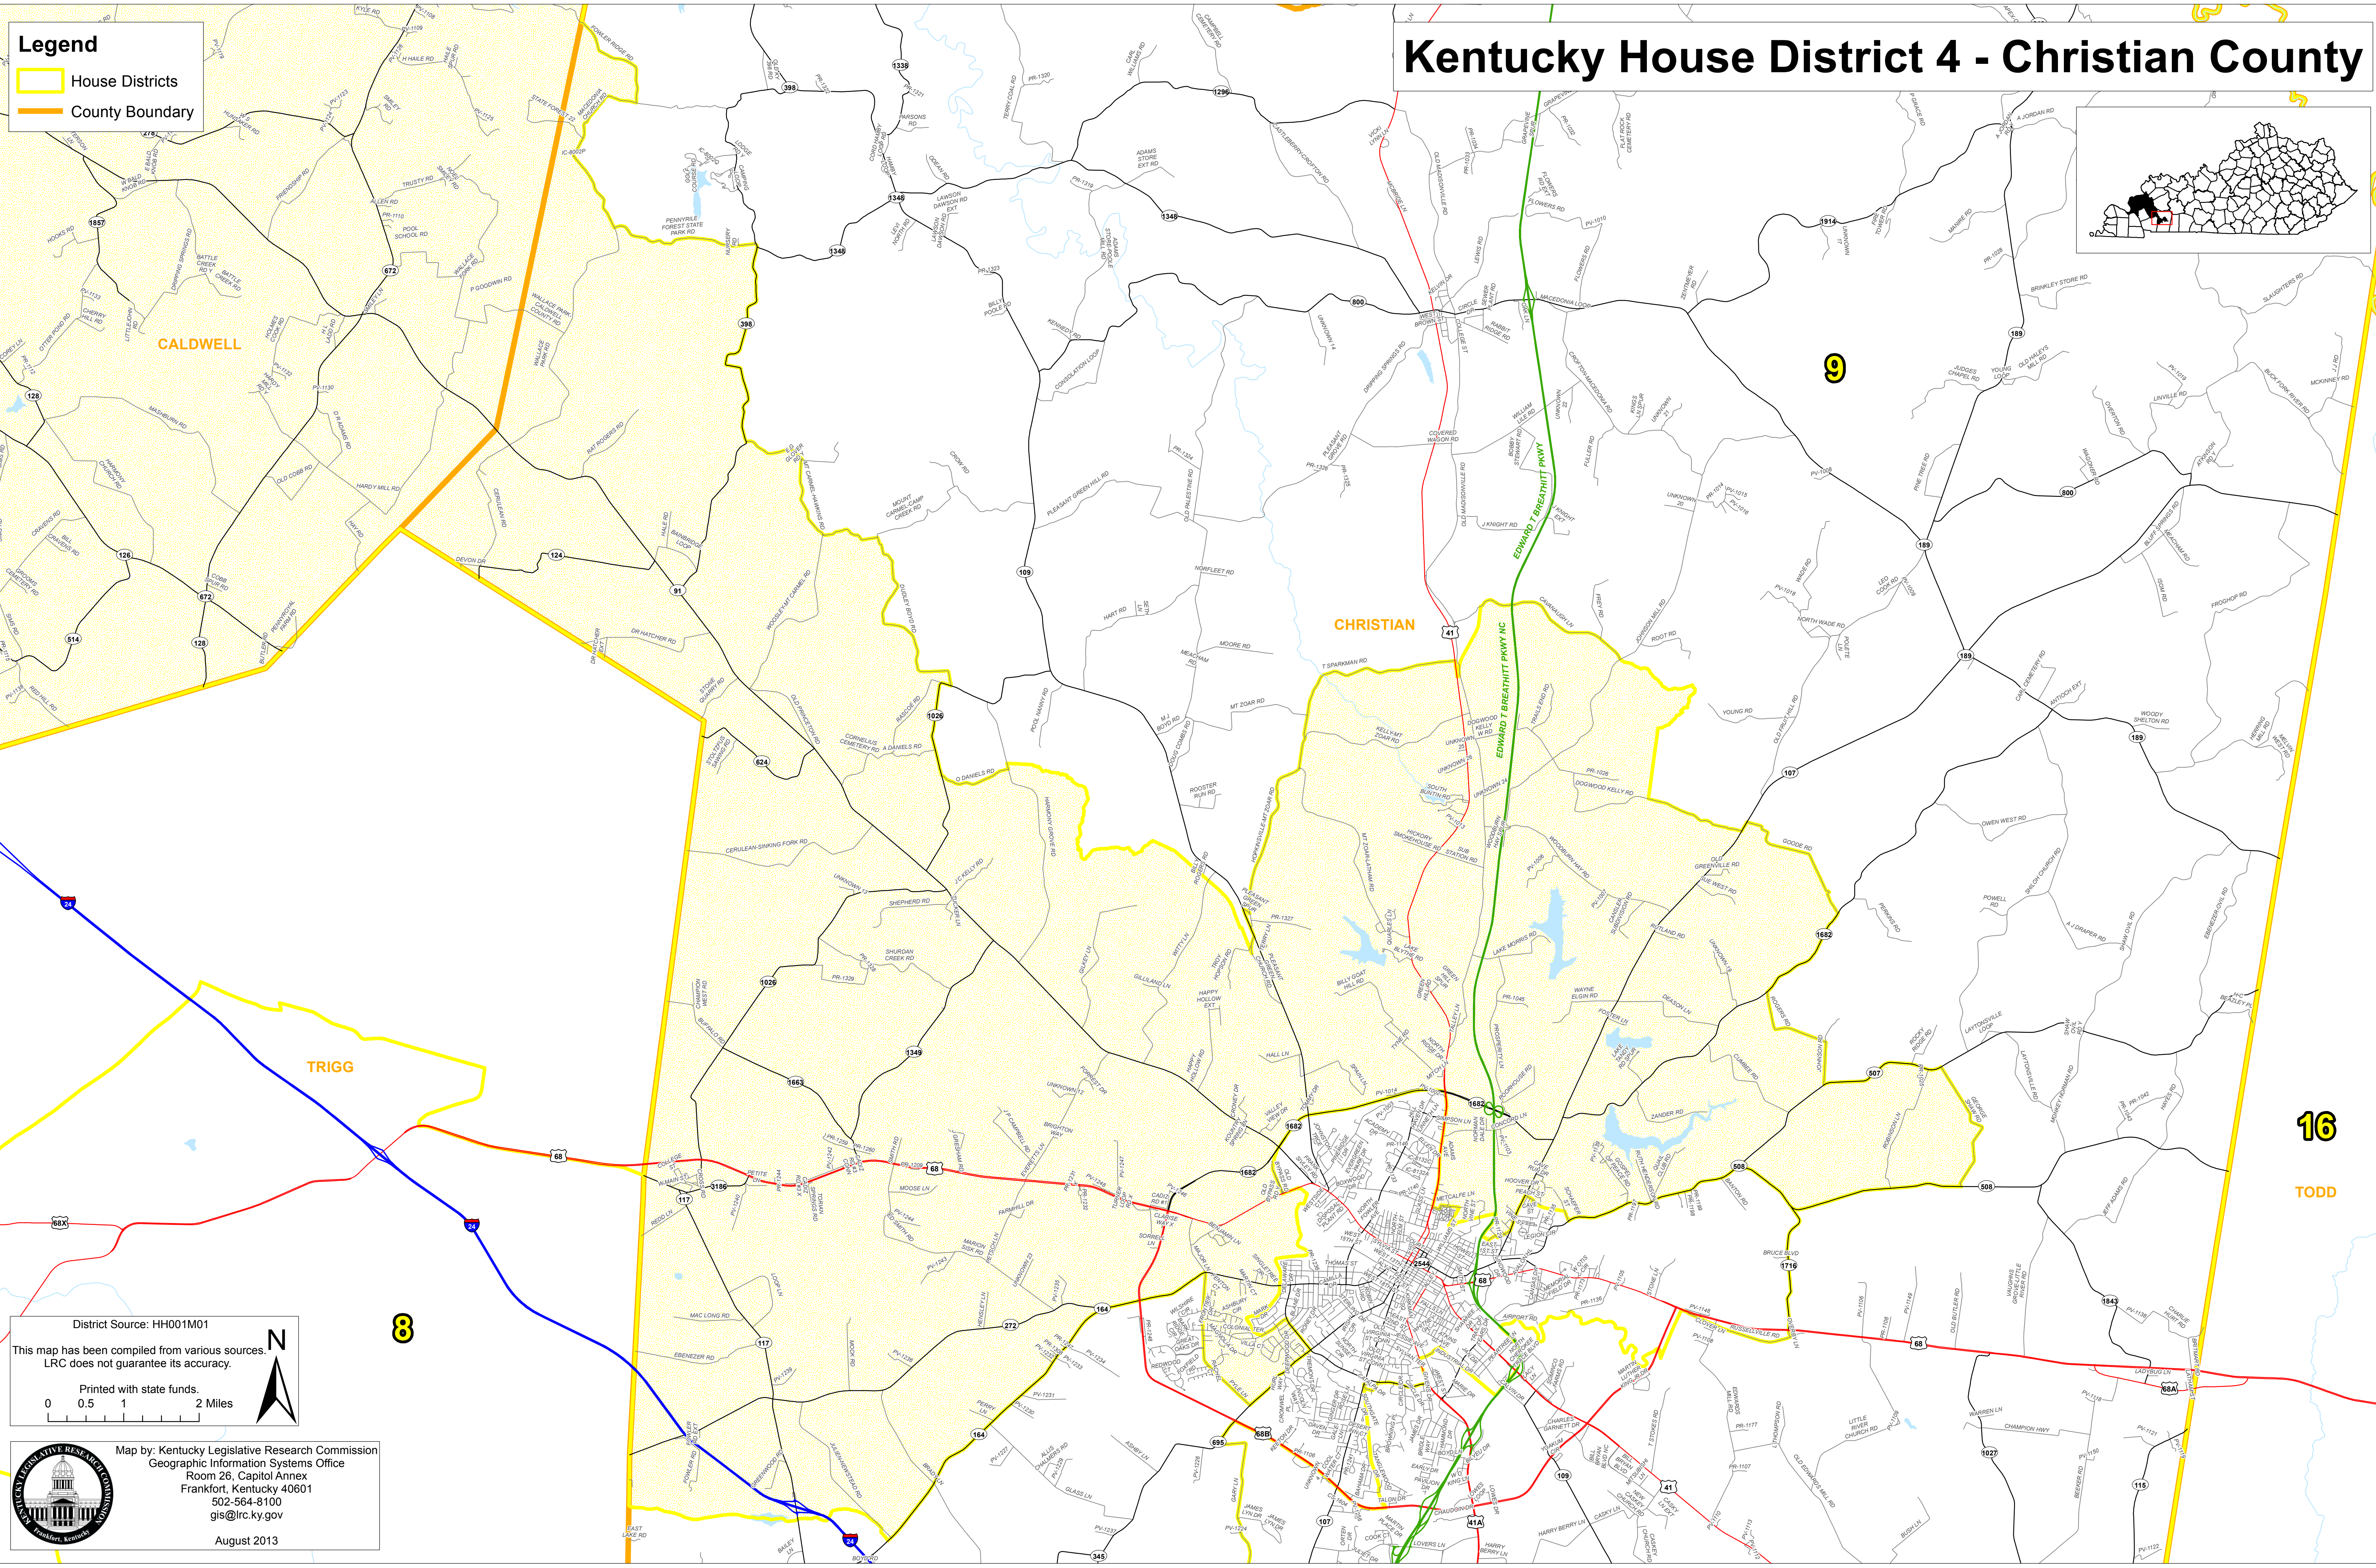

Kentucky House District 4 - Christian County

Legend

- House Districts
- County Boundary

District Source: HH001M01

This map has been compiled from various sources. LRC does not guarantee its accuracy.

Printed with state funds.

0 0.5 1 2 Miles

Map by: Kentucky Legislative Research Commission
Geographic Information Systems Office
Room 26, Capitol Annex
Frankfort, Kentucky 40601
502-564-8100
gis@lrc.ky.gov

August 2013