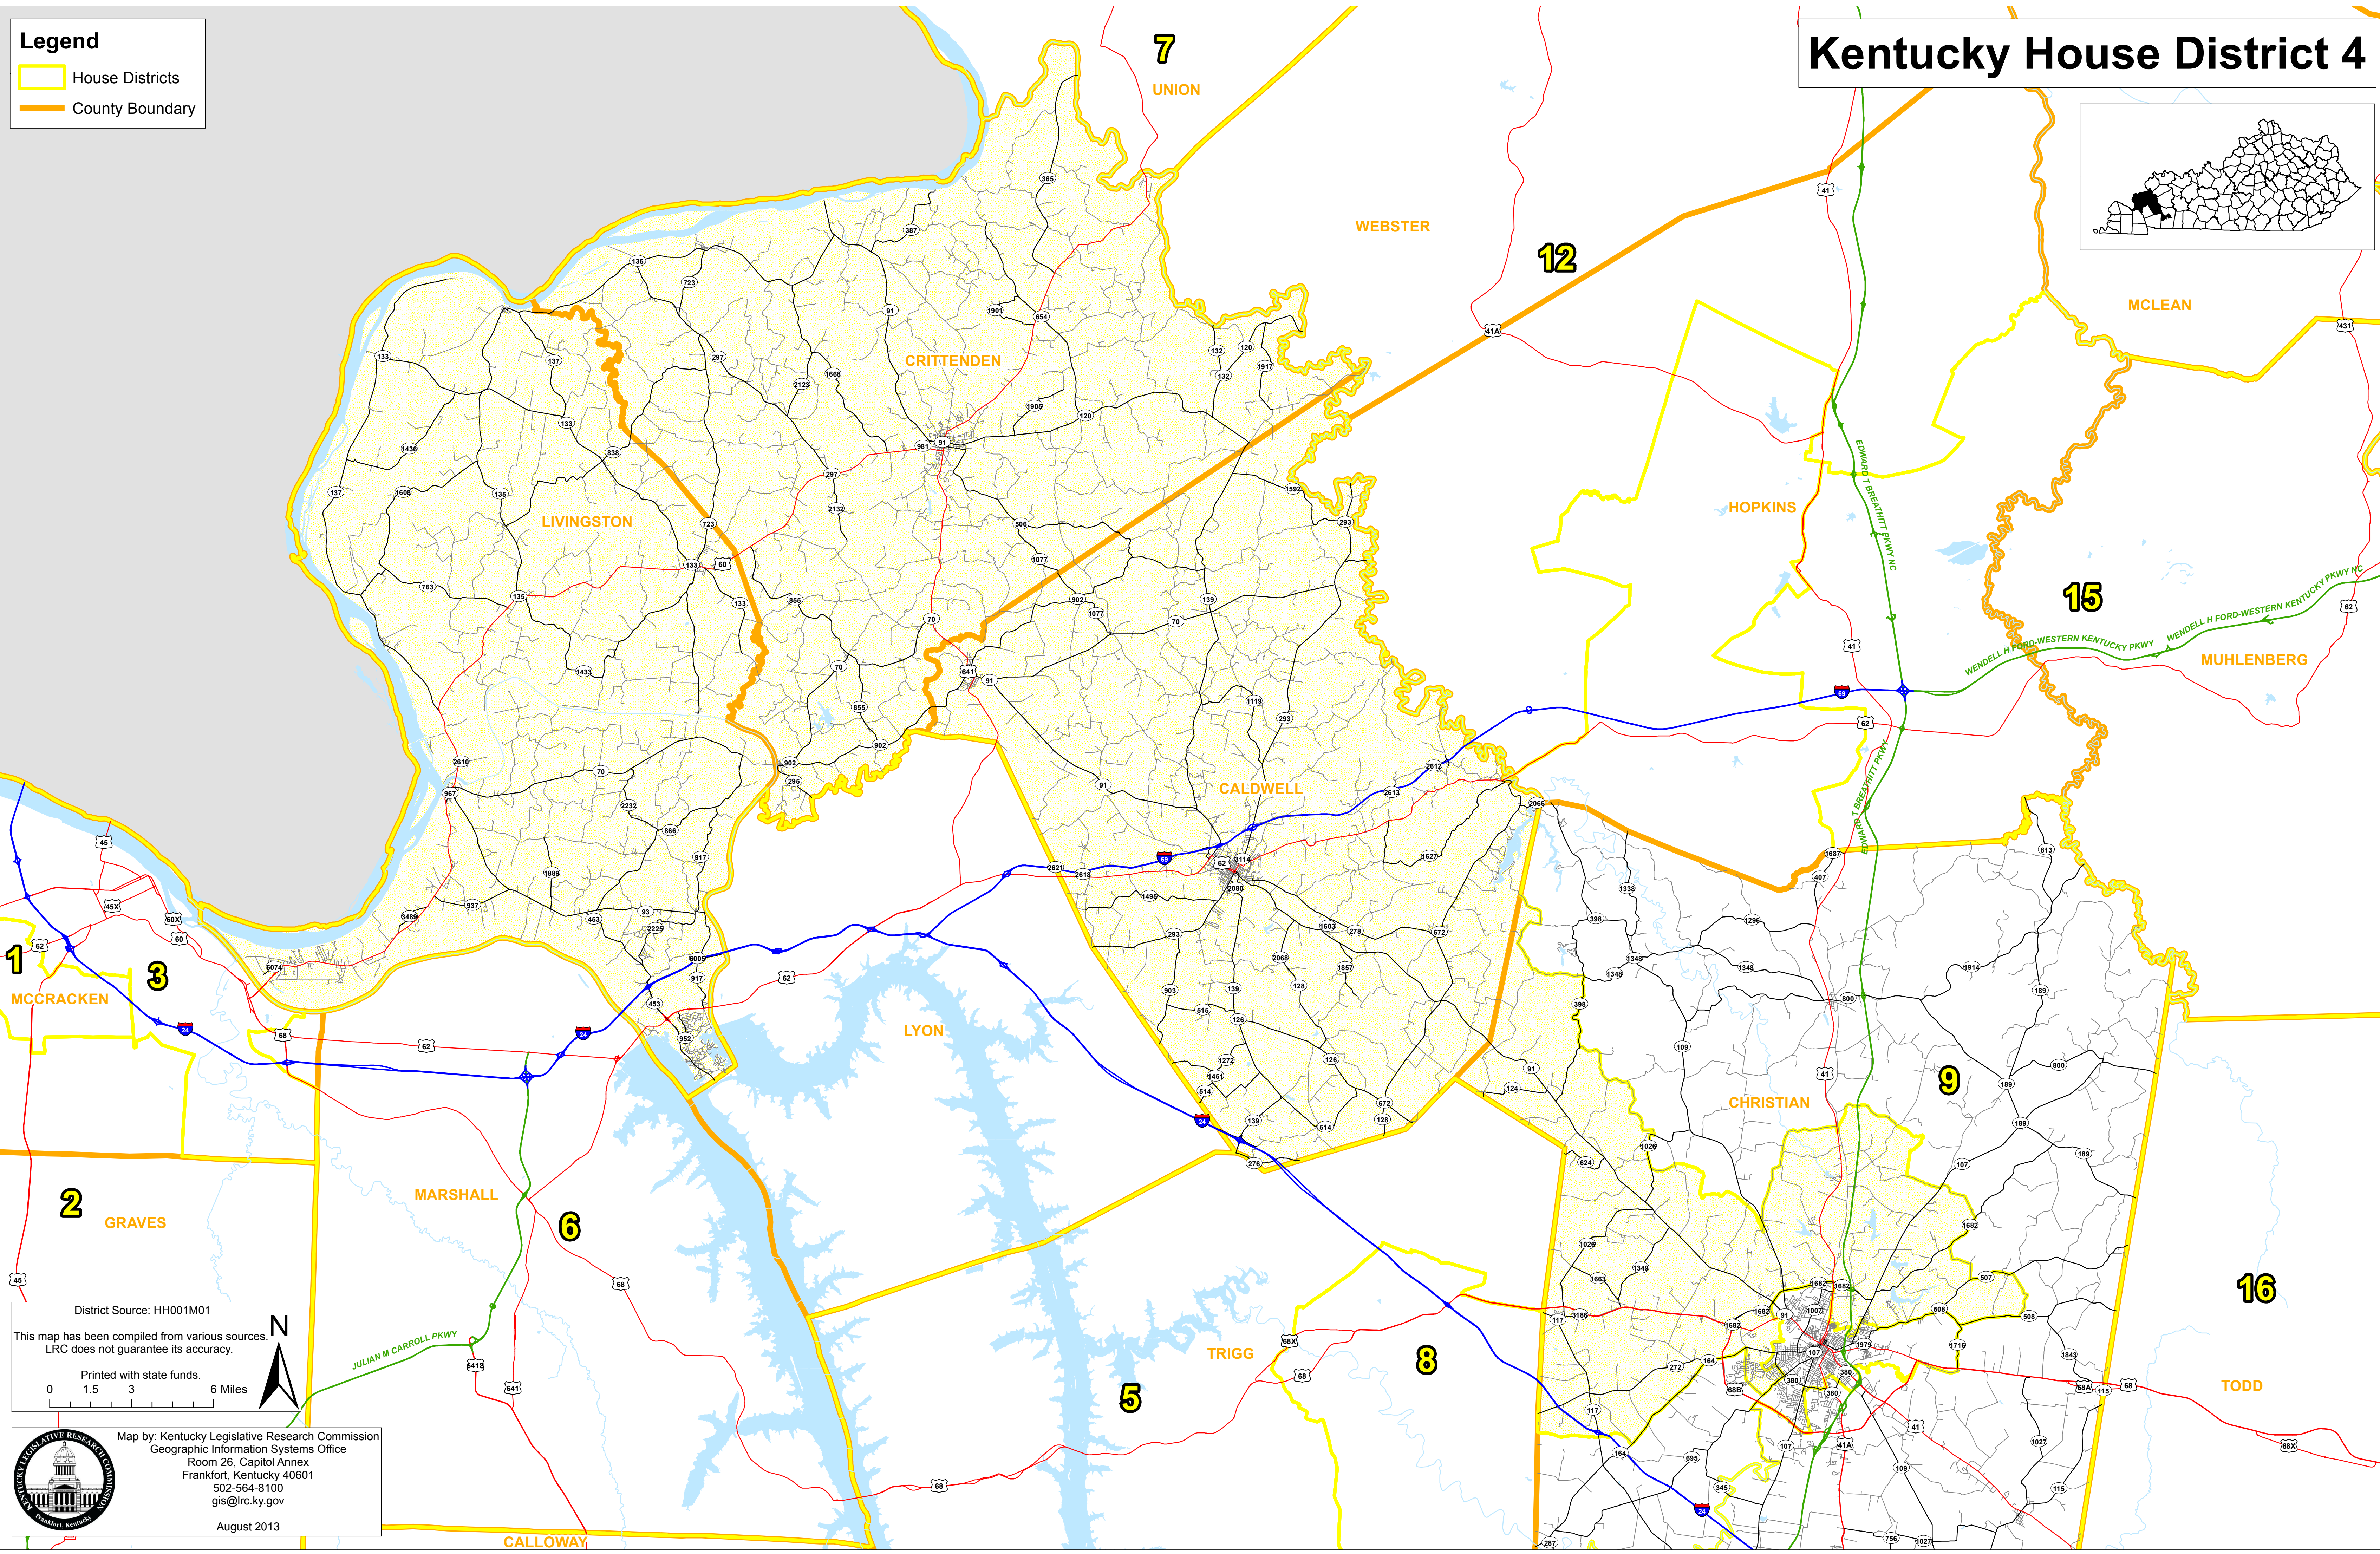

Legend

- House Districts
- County Boundary

Kentucky House District 4

District Source: HH001M01
This map has been compiled from various sources.
LRC does not guarantee its accuracy.
Printed with state funds.
0 1.5 3 6 Miles

Map by: Kentucky Legislative Research Commission
Geographic Information Systems Office
Room 26, Capitol Annex
Frankfort, Kentucky 40601
502-564-8100
gis@lrc.ky.gov
August 2013