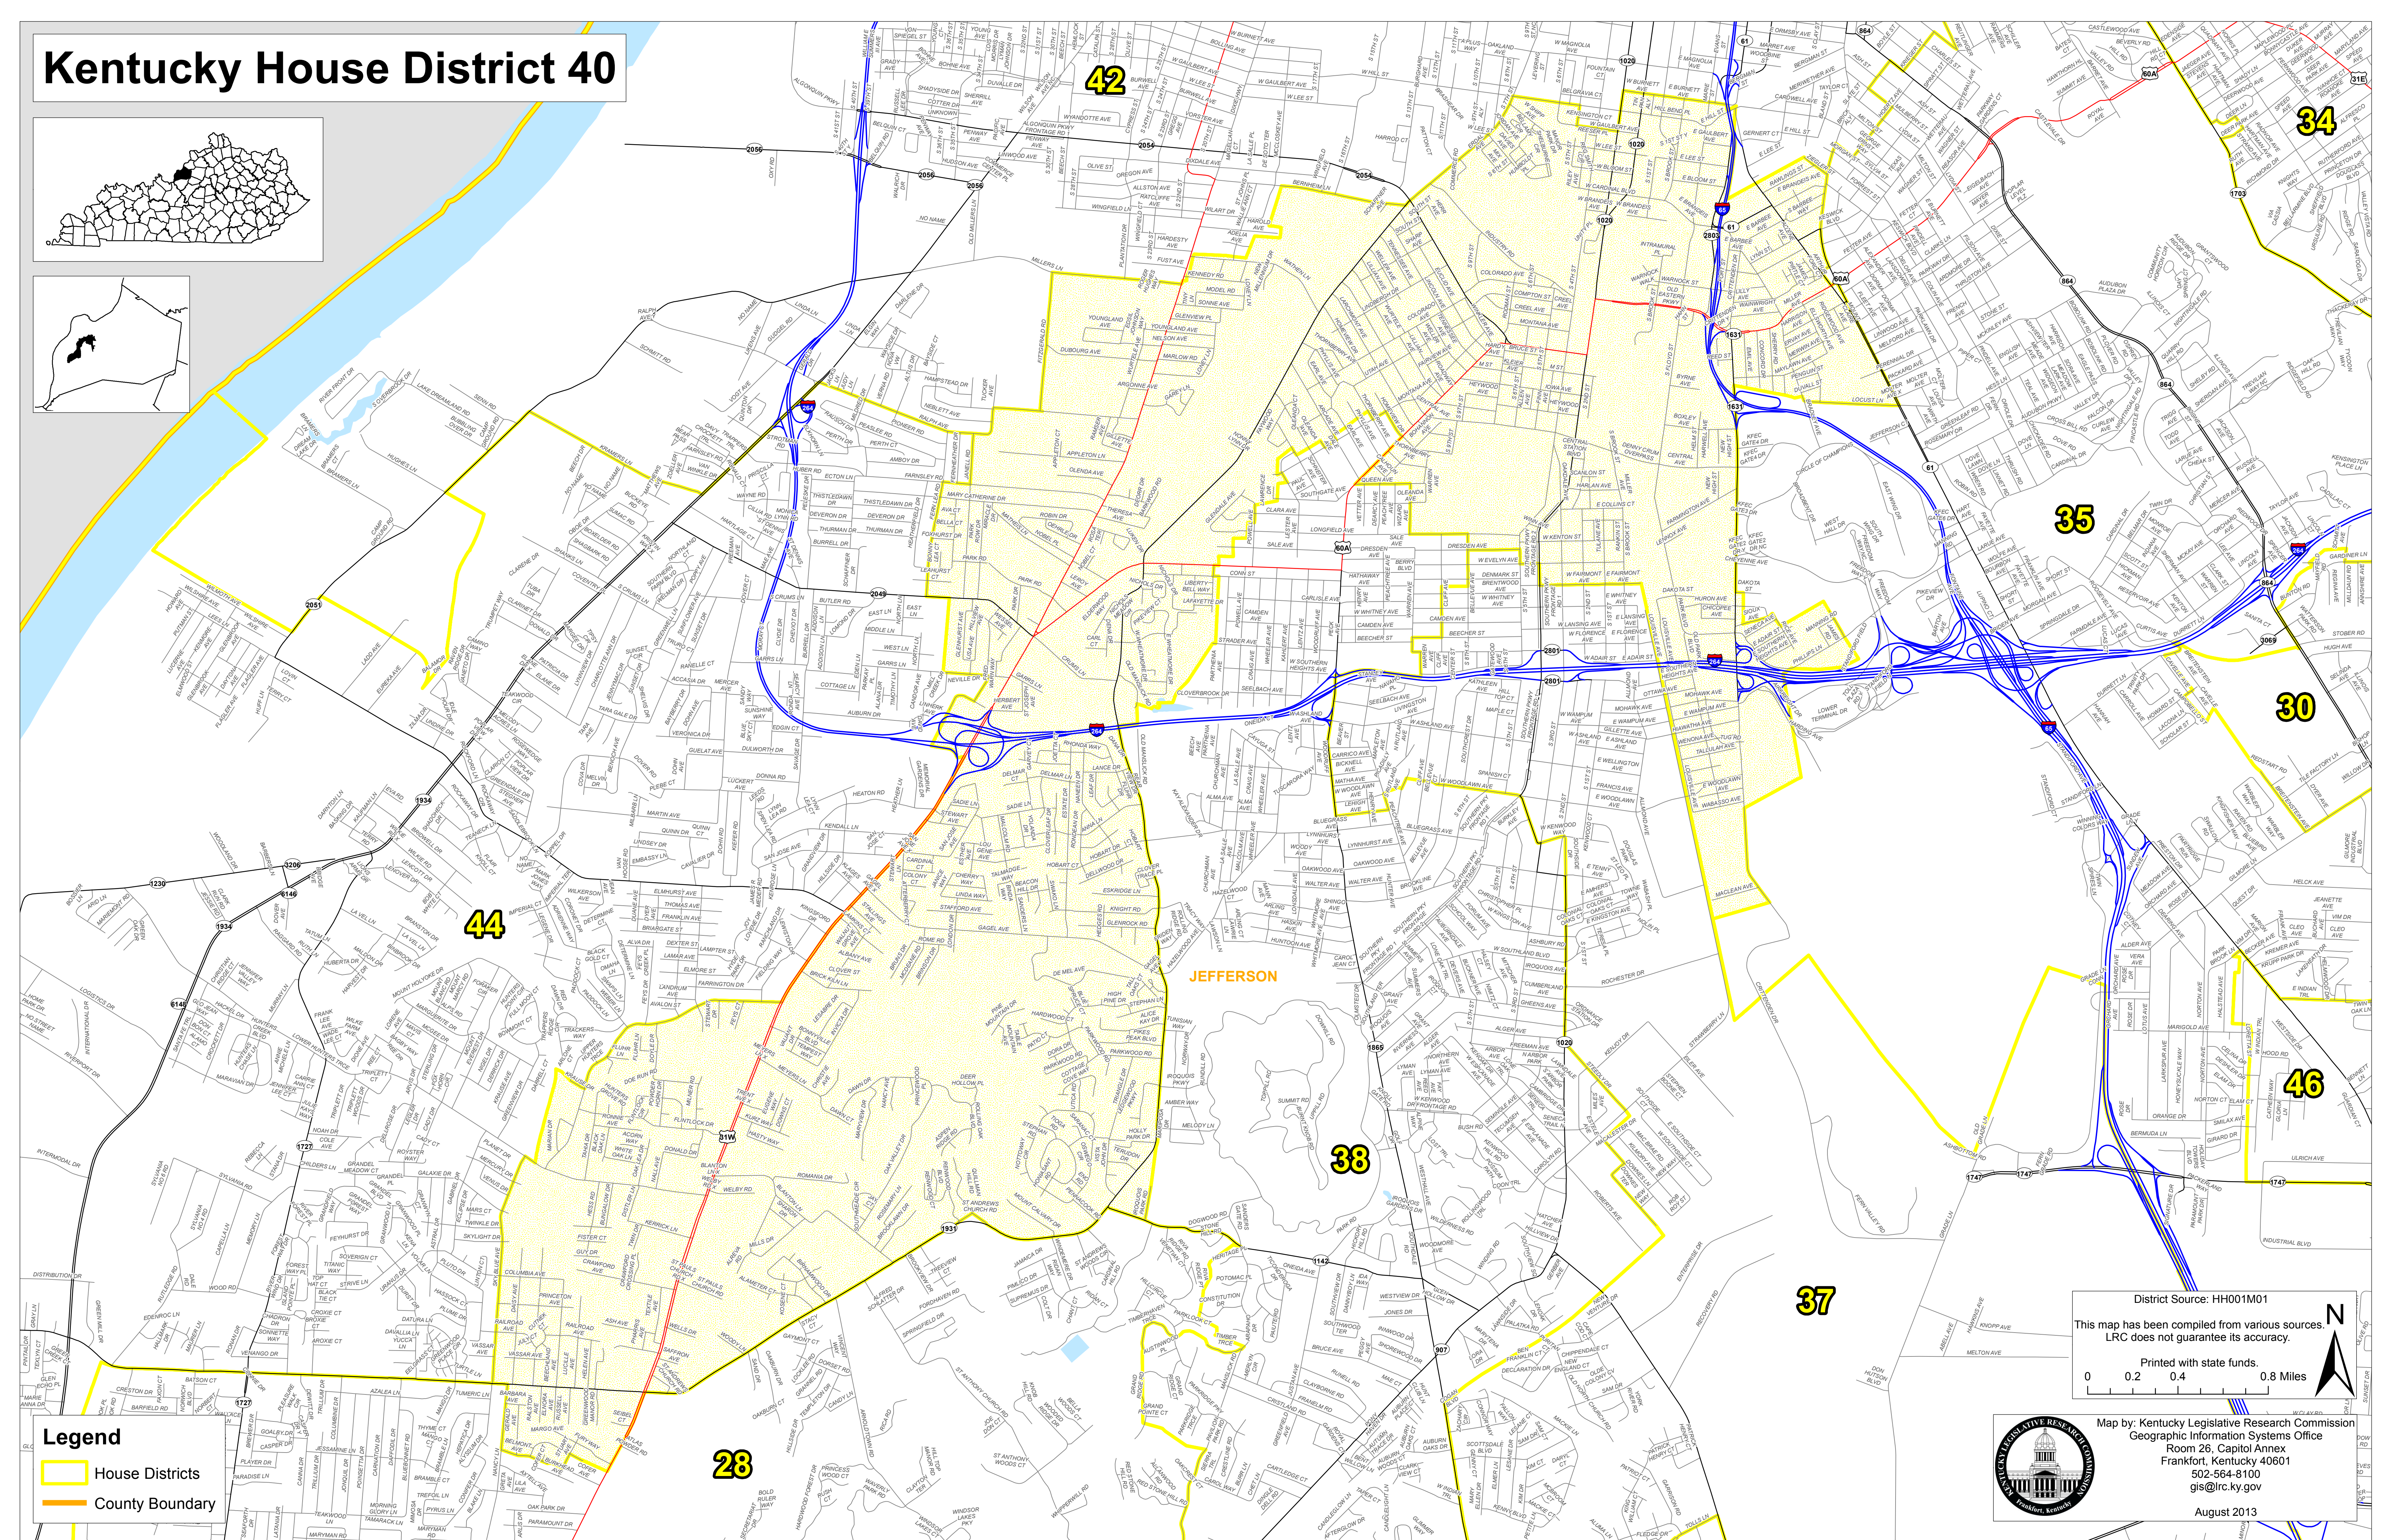

Kentucky House District 40

Legend

- House Districts
- County Boundary

District Source: HH001M01

This map has been compiled from various sources.

LRC does not guarantee its accuracy.

Printed with state funds.

0 0.2 0.4 0.8 Miles

Map by: Kentucky Legislative Research Commission
Geographic Information Systems Office
Room 26, Capitol Annex
Frankfort, Kentucky 40601
502-564-8100
gis@lrc.ky.gov

August 2013