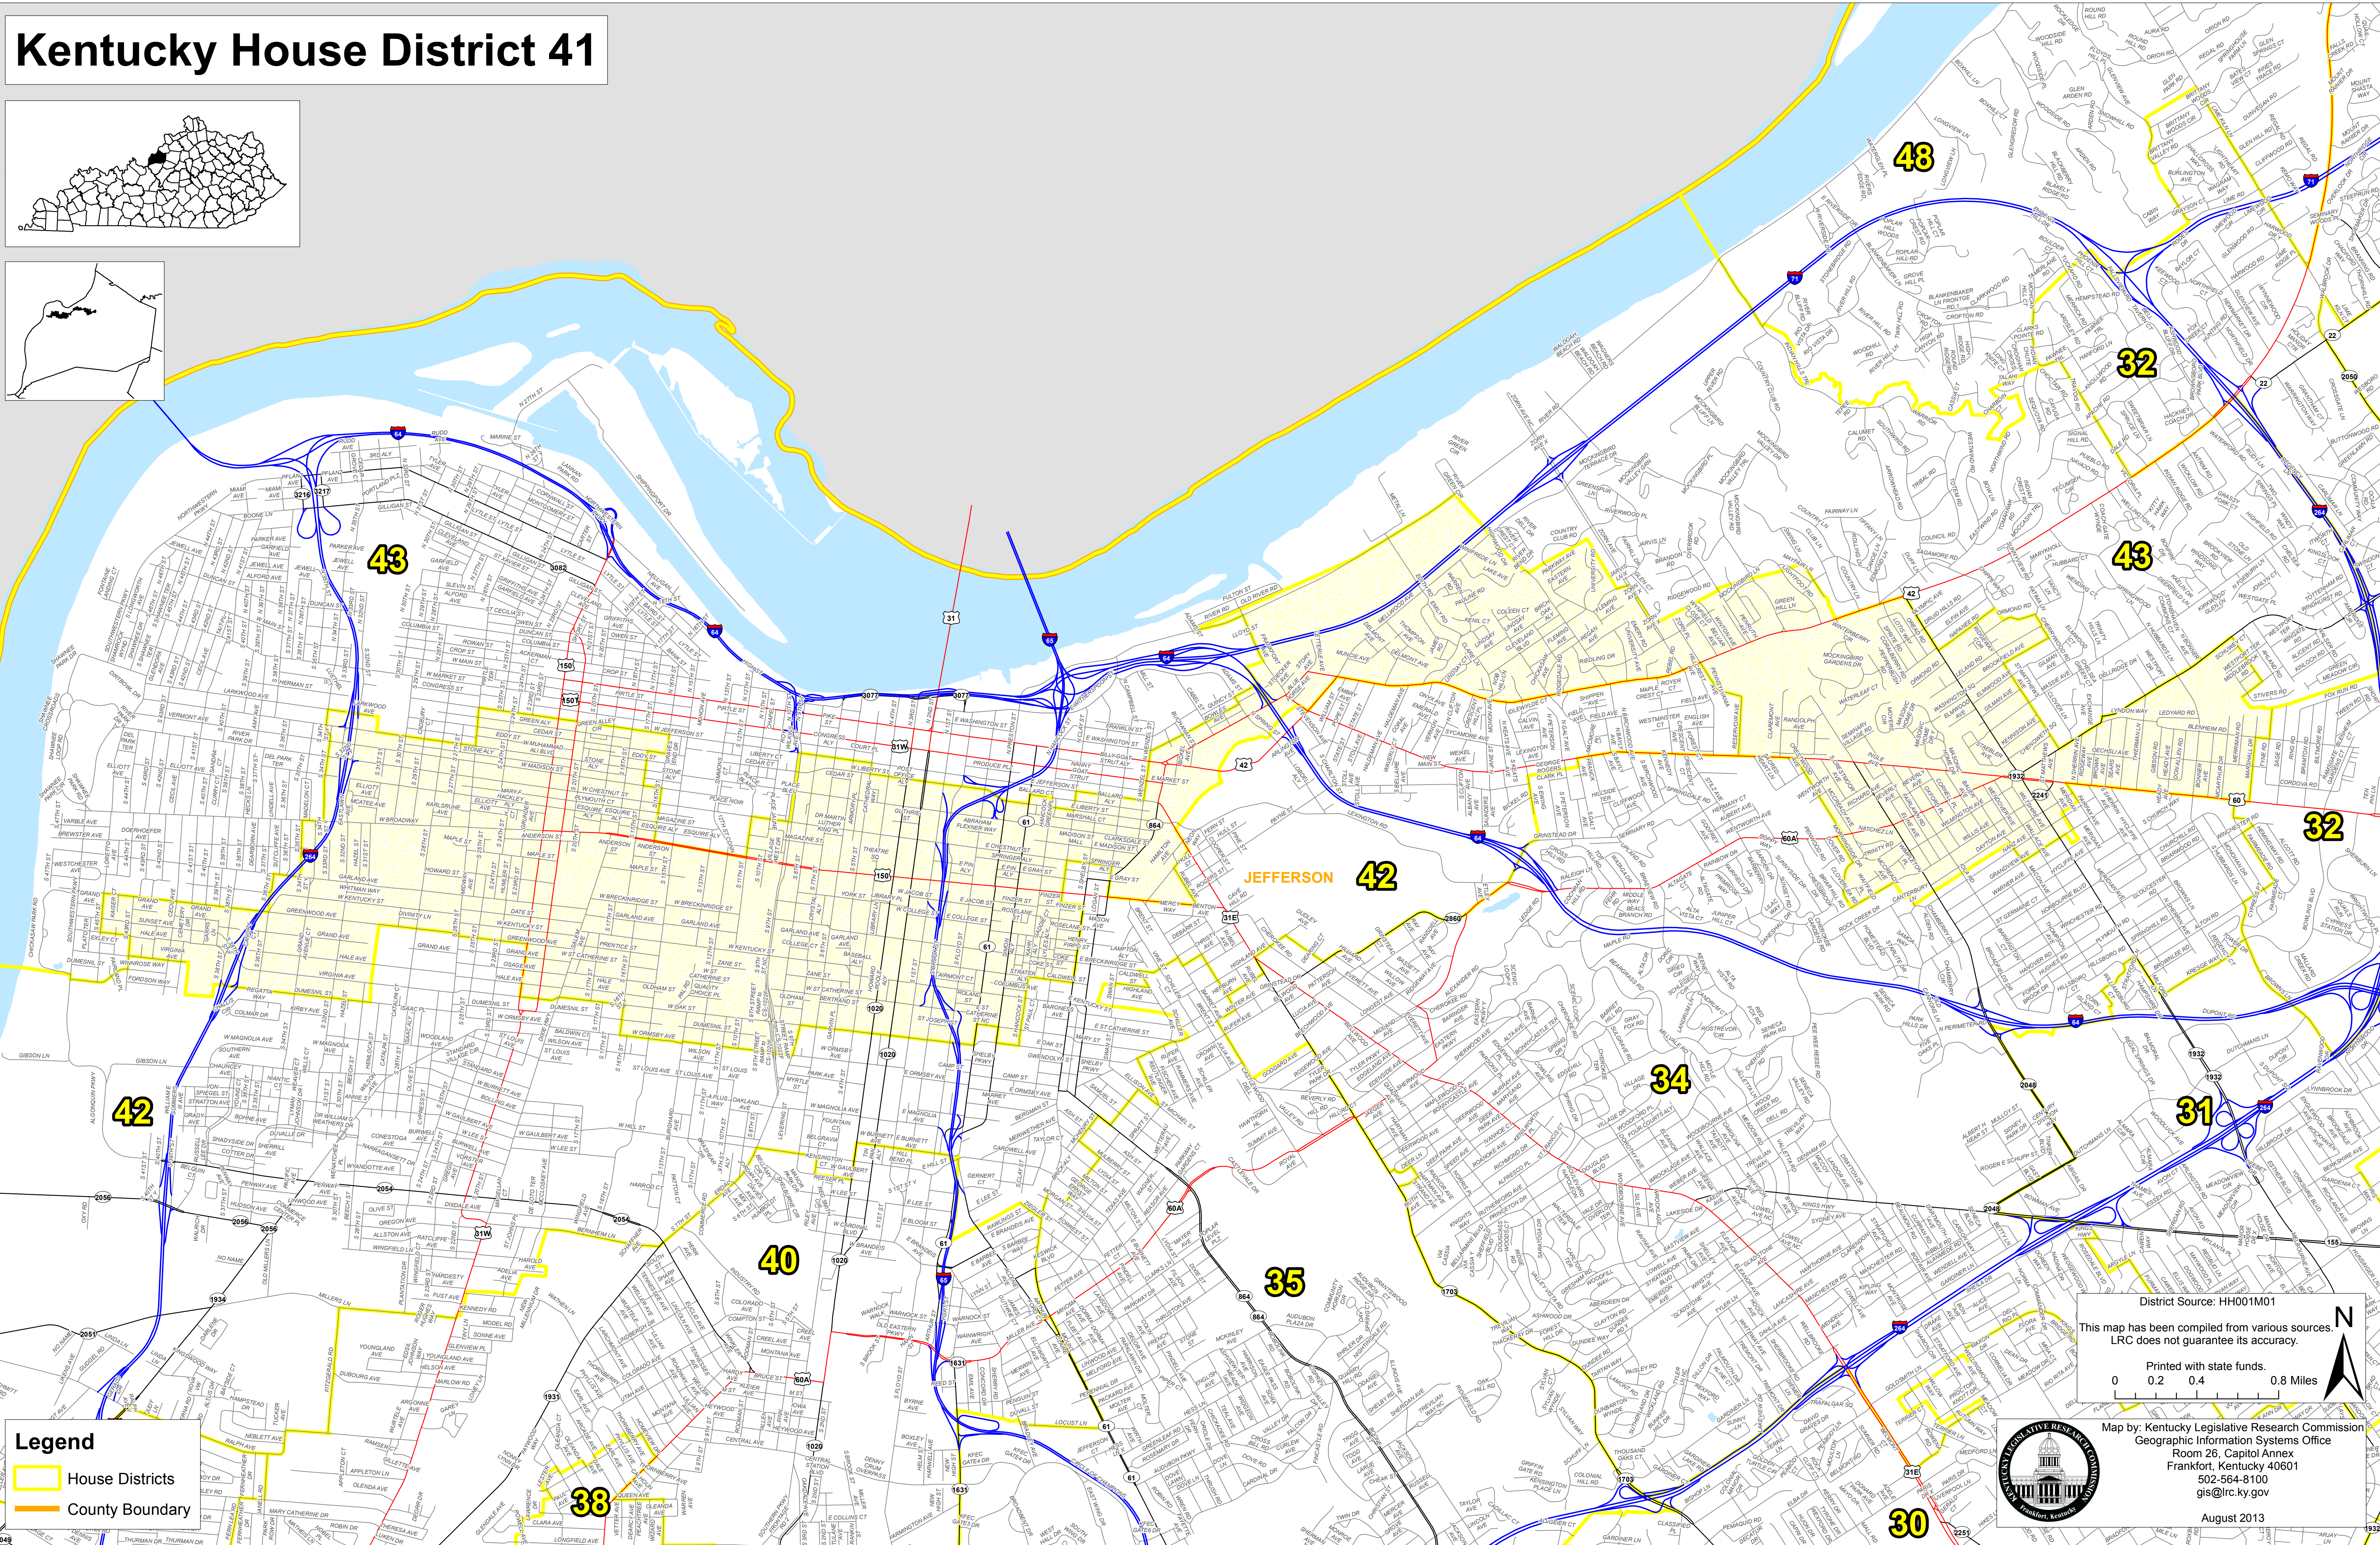

Kentucky House District 41

Legend

- House Districts
- County Boundary

District Source: HH001M01

This map has been compiled from various sources. LRC does not guarantee its accuracy.

Printed with state funds.

0 0.2 0.4 0.8 Miles

Map by: Kentucky Legislative Research Commission
Geographic Information Systems Office
Room 26, Capitol Annex
Frankfort, Kentucky 40601
502-564-8100
gis@lrc.ky.gov

August 2013