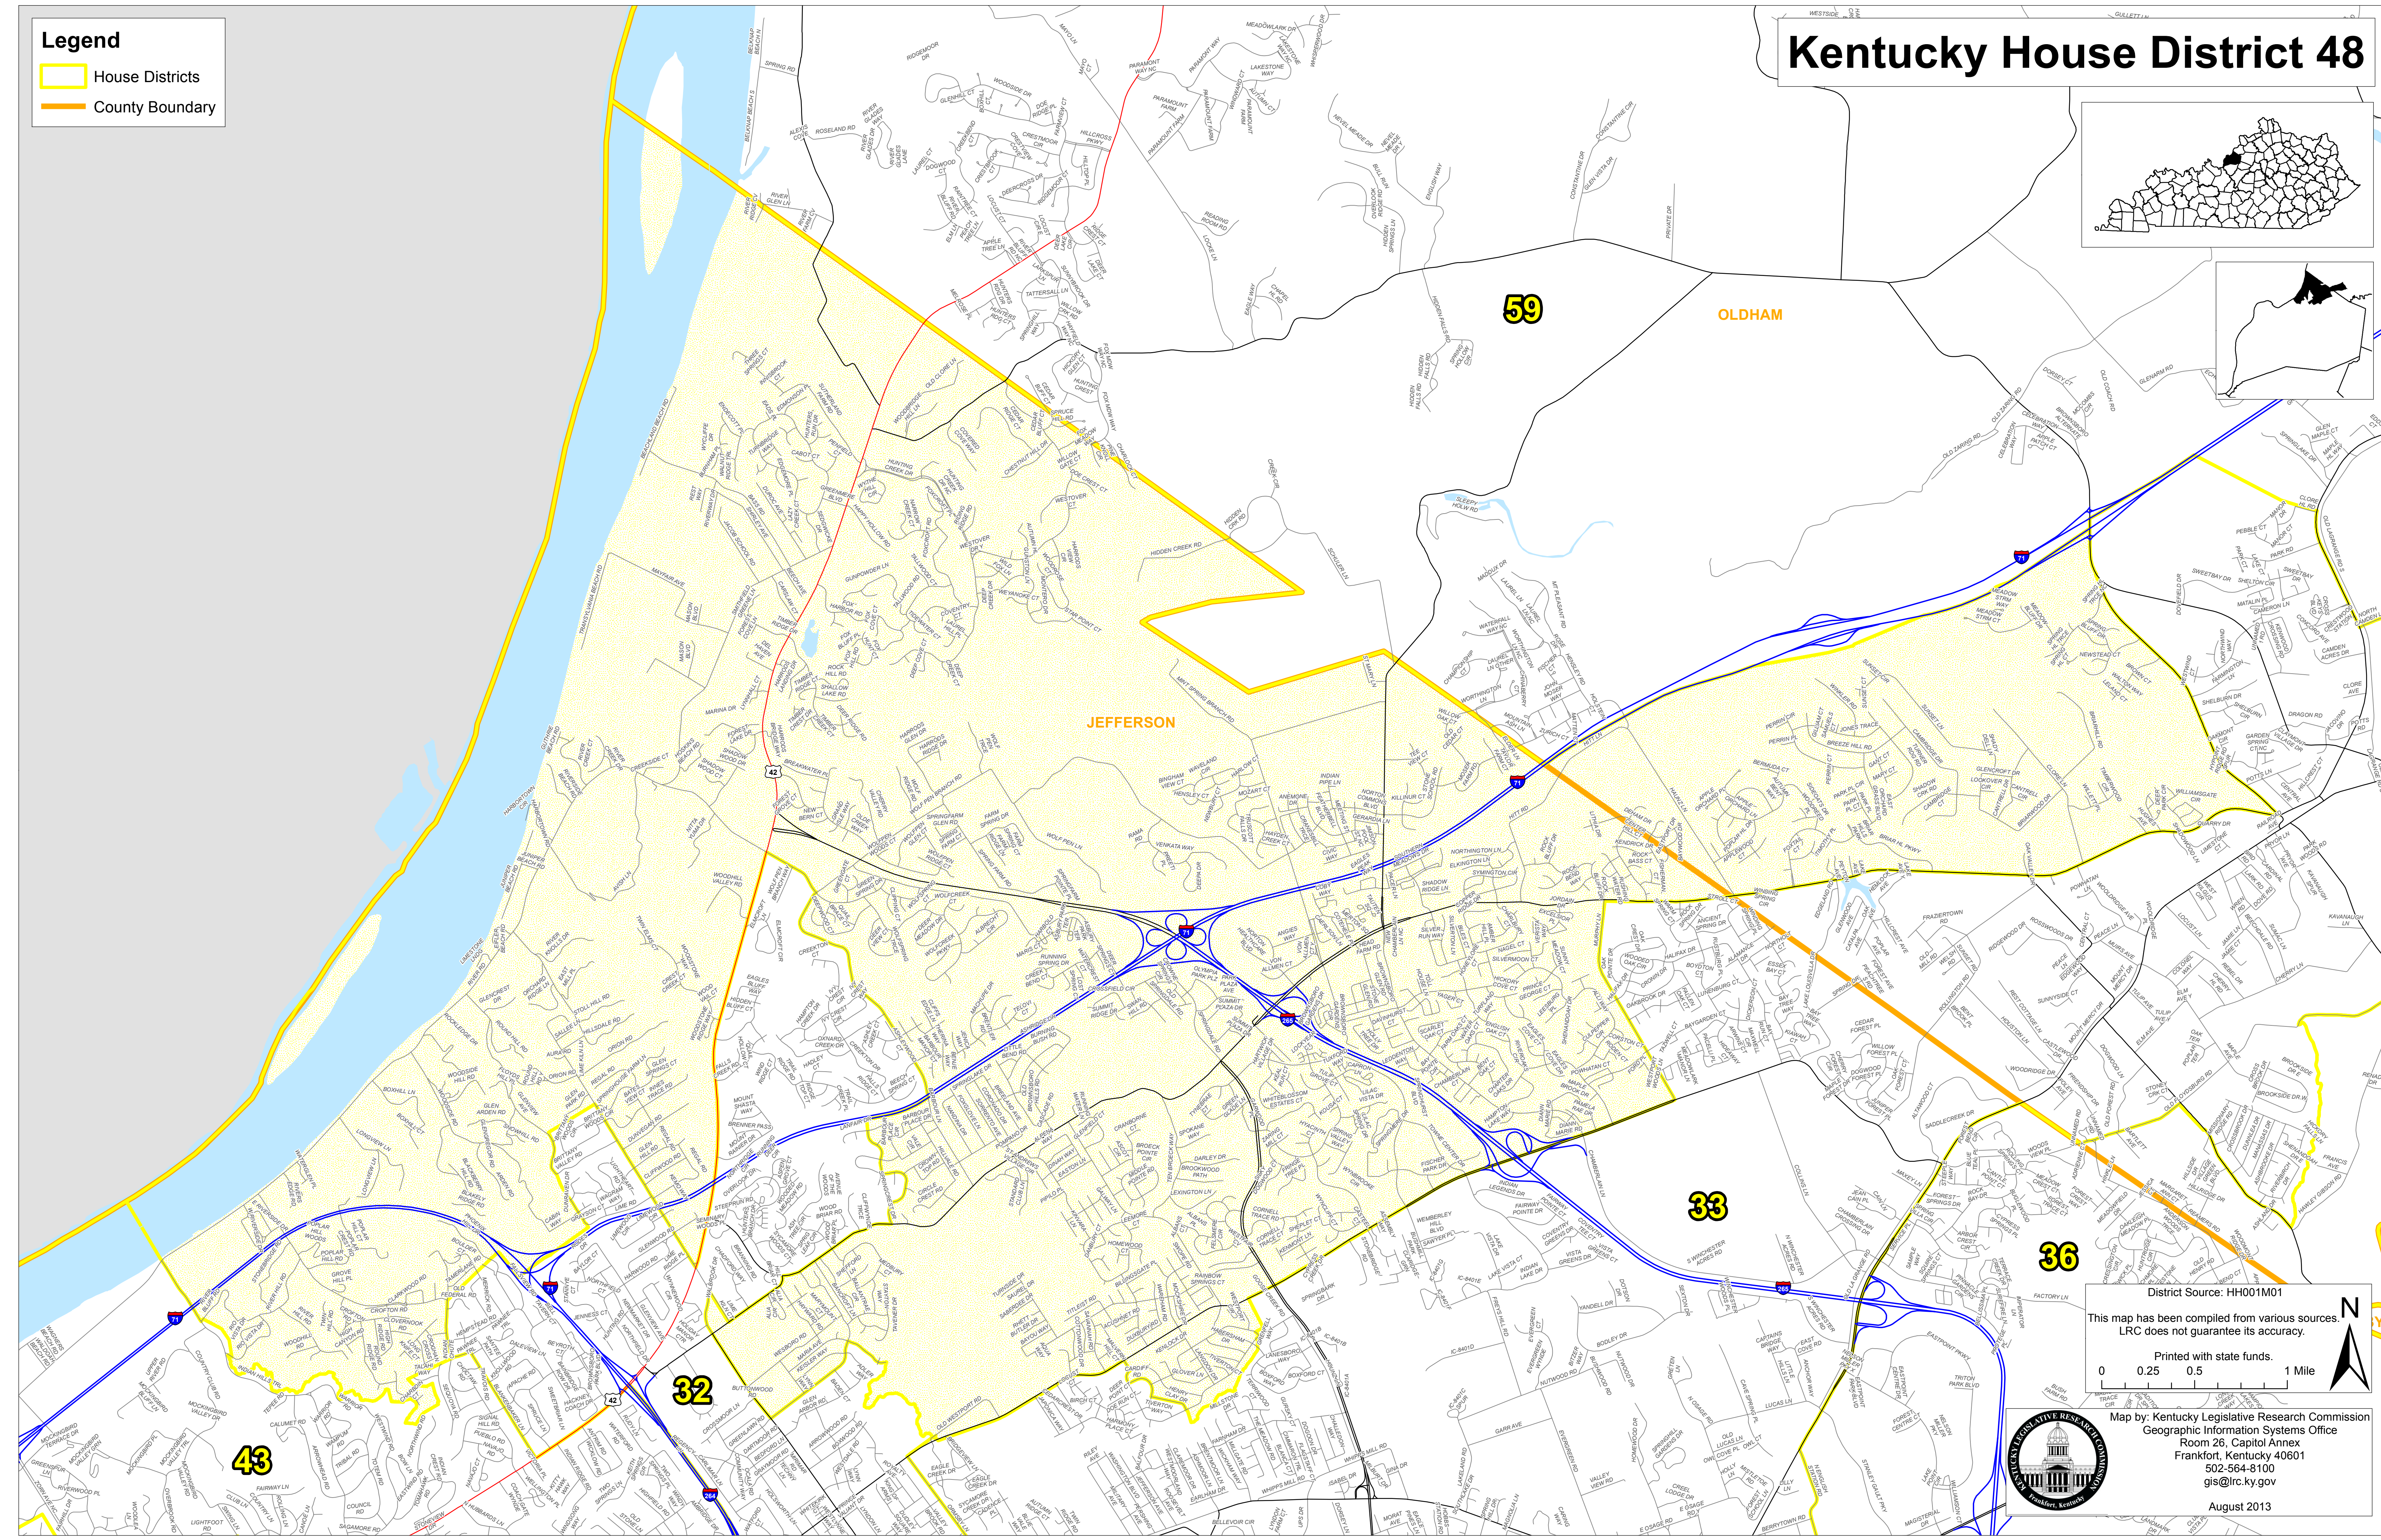

Legend

-  House Districts
-  County Boundary

Kentucky House District 48

District Source: HH001M01
This map has been compiled from various sources.
LRC does not guarantee its accuracy.
Printed with state funds.
0 0.25 0.5 1 Mile

Map by: Kentucky Legislative Research Commission
Geographic Information Systems Office
Room 26, Capitol Annex
Frankfort, Kentucky 40601
502-564-8100
gis@lrc.ky.gov
August 2013