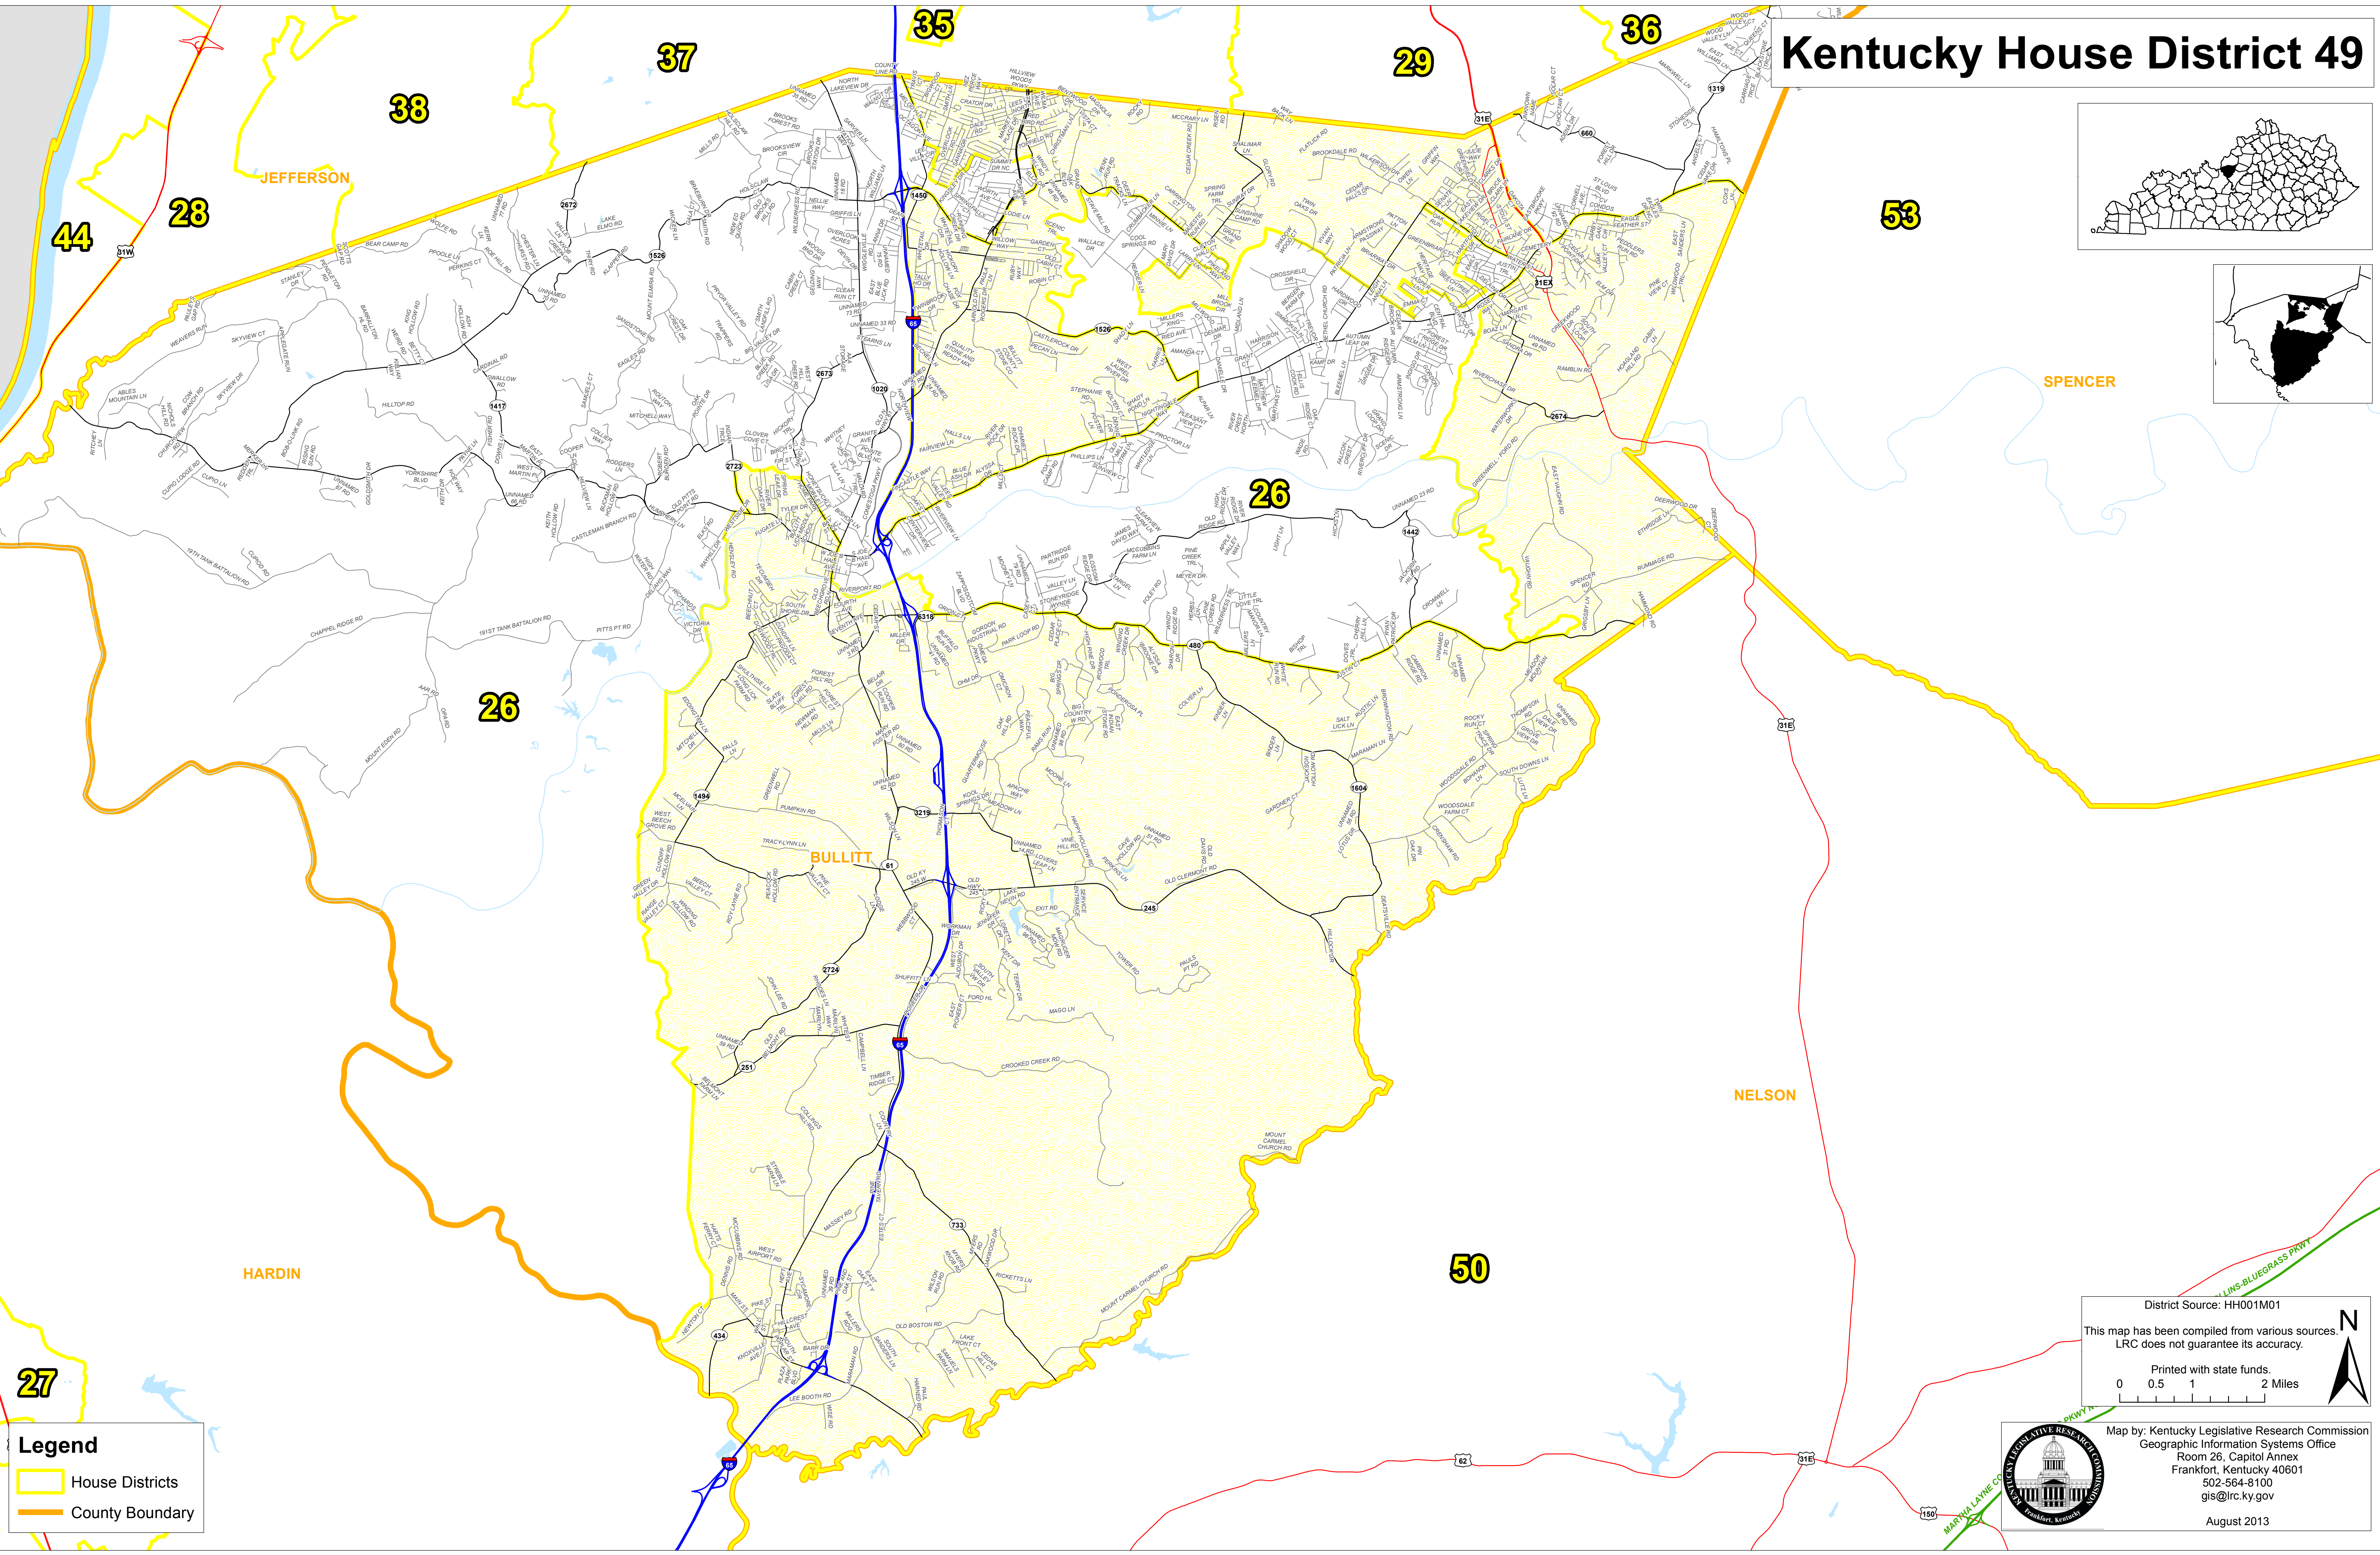

Kentucky House District 49

Legend

- House Districts
- County Boundary

District Source: HH001M01

This map has been compiled from various sources. LRC does not guarantee its accuracy.

Printed with state funds.

0 0.5 1 2 Miles

Map by: Kentucky Legislative Research Commission
Geographic Information Systems Office
Room 26, Capitol Annex
Frankfort, Kentucky 40601
502-564-8100
gis@lrc.ky.gov

August 2013