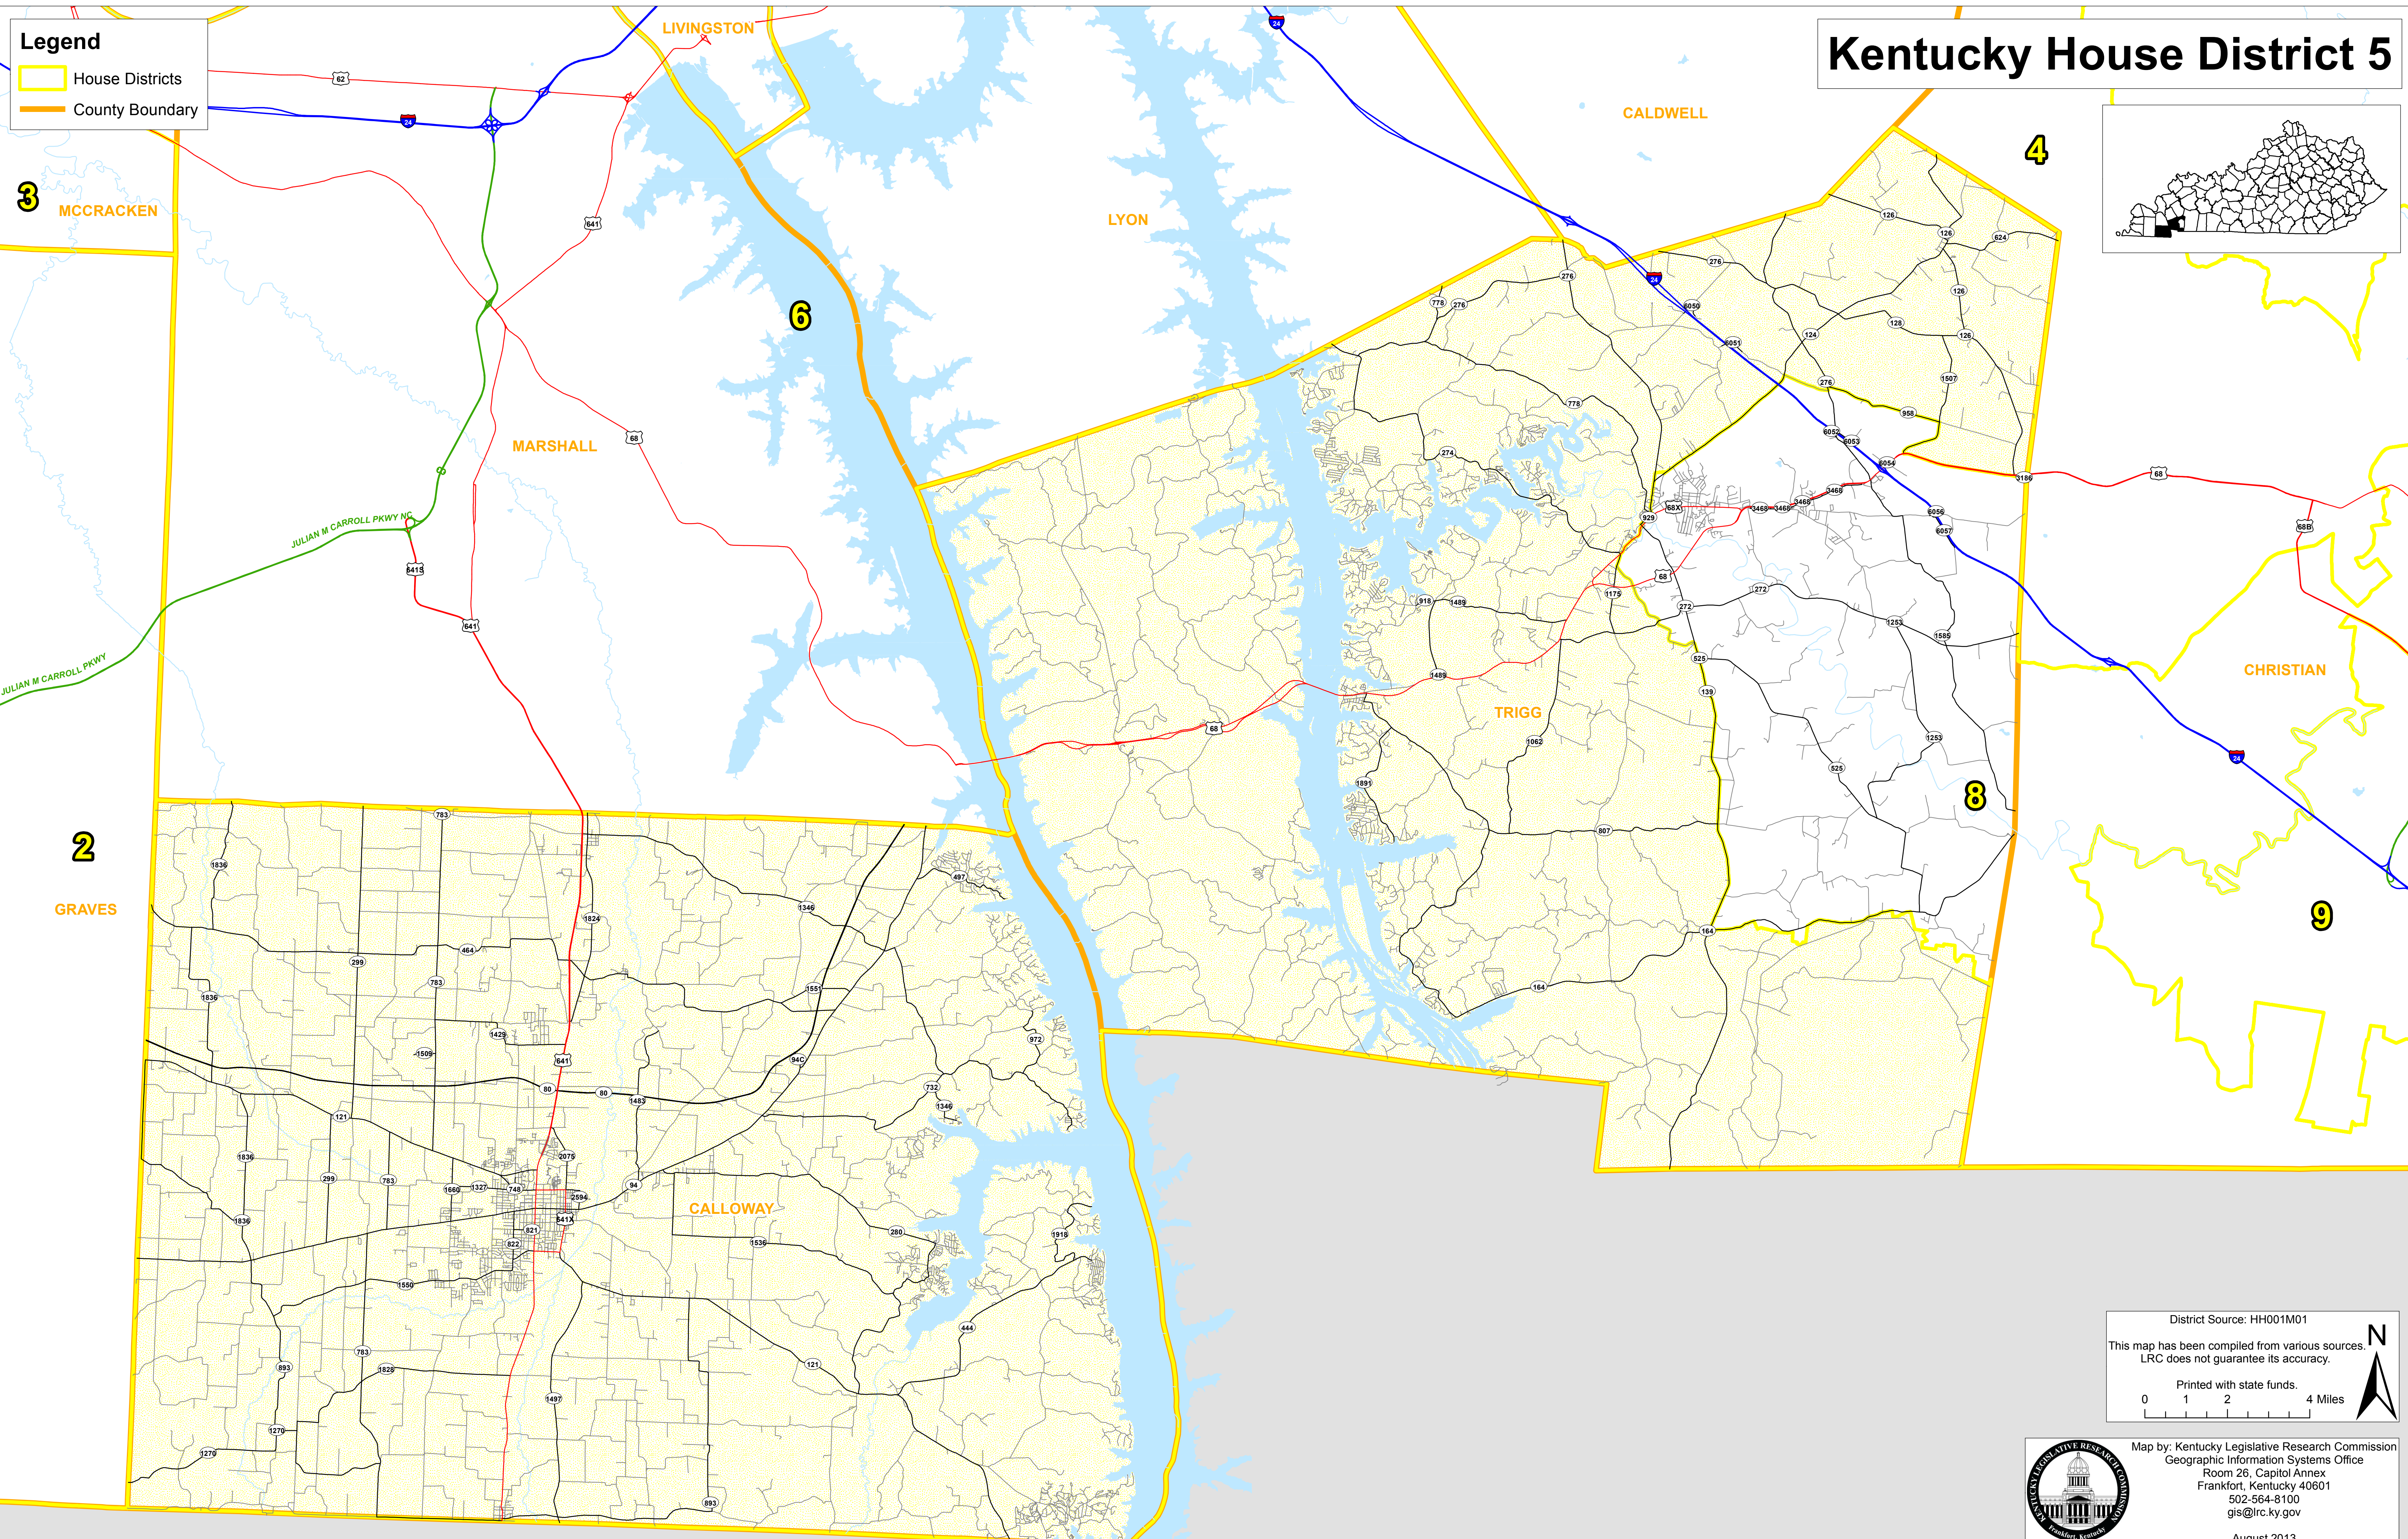

Legend

- House Districts
- County Boundary

Kentucky House District 5

District Source: HH001M01

This map has been compiled from various sources.
LRC does not guarantee its accuracy.

Printed with state funds.

0 1 2 4 Miles

Map by: Kentucky Legislative Research Commission
Geographic Information Systems Office
Room 26, Capitol Annex
Frankfort, Kentucky 40601
502-564-8100
gis@lrc.ky.gov

August 2013