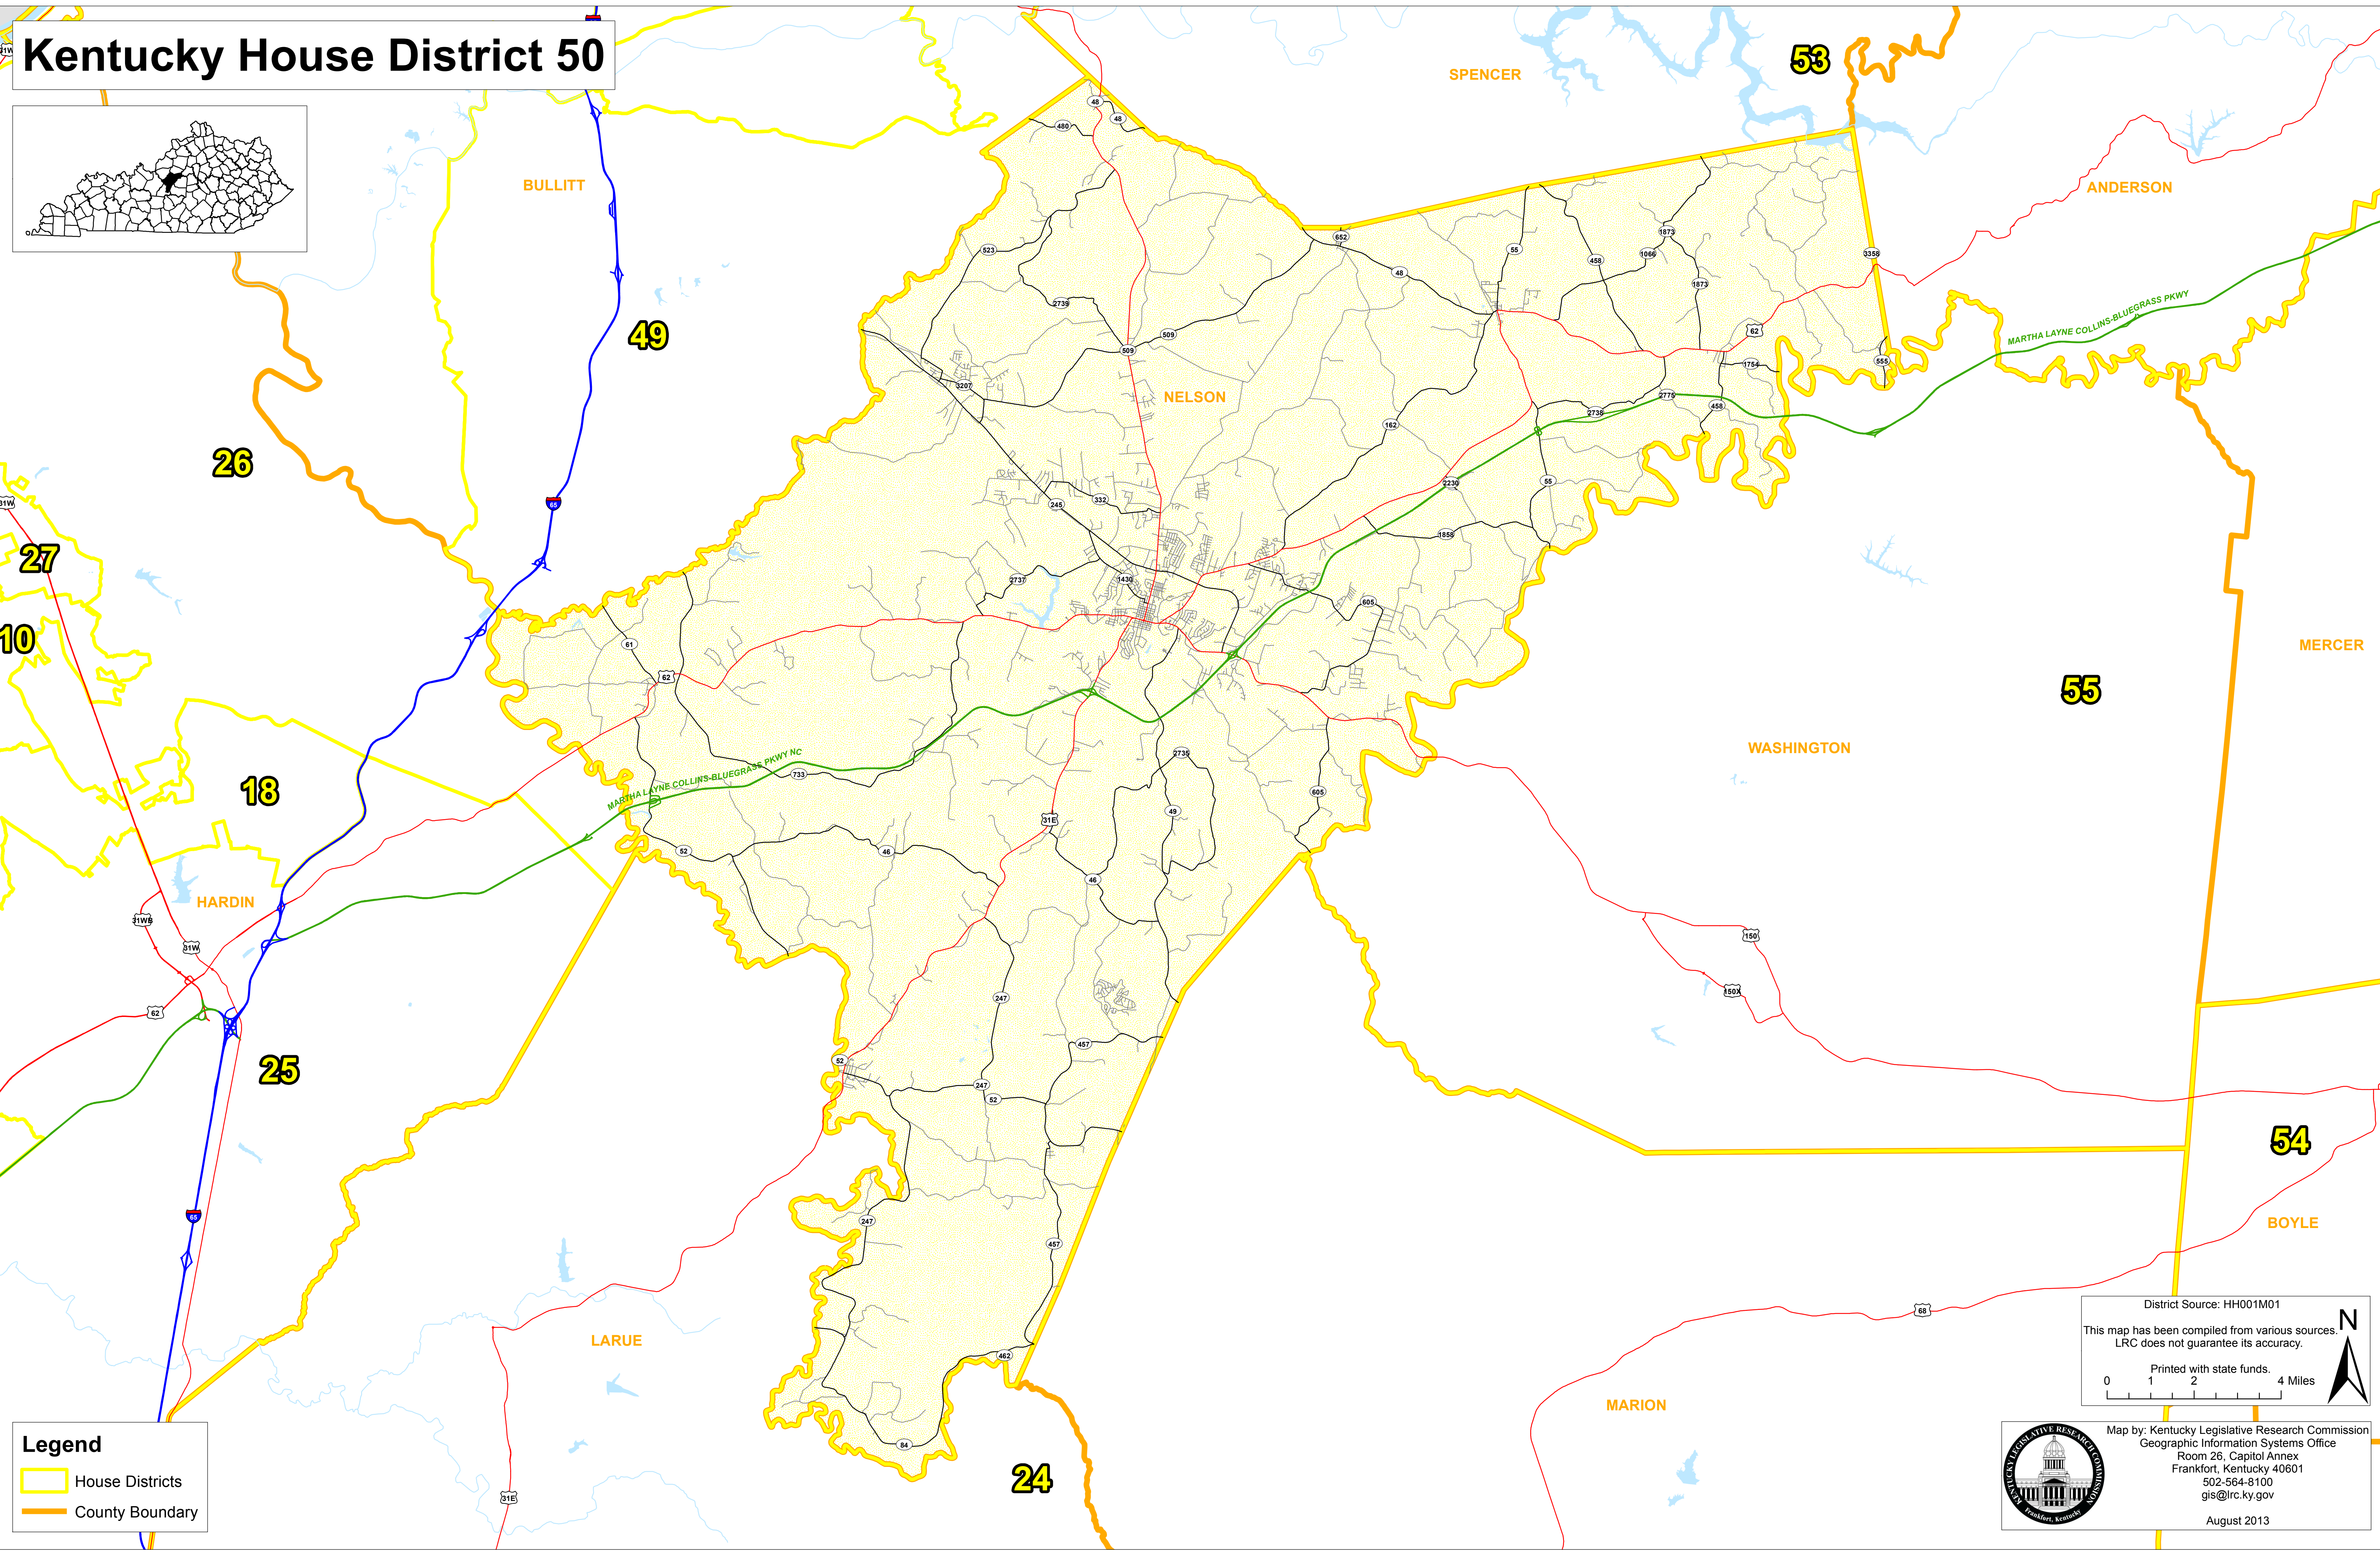

Kentucky House District 50

Legend

- House Districts
- County Boundary

District Source: HH001M01

This map has been compiled from various sources. LRC does not guarantee its accuracy.

Printed with state funds.

0 1 2 4 Miles

Map by: Kentucky Legislative Research Commission
Geographic Information Systems Office
Room 26, Capitol Annex
Frankfort, Kentucky 40601
502-564-8100
gis@lrc.ky.gov

August 2013