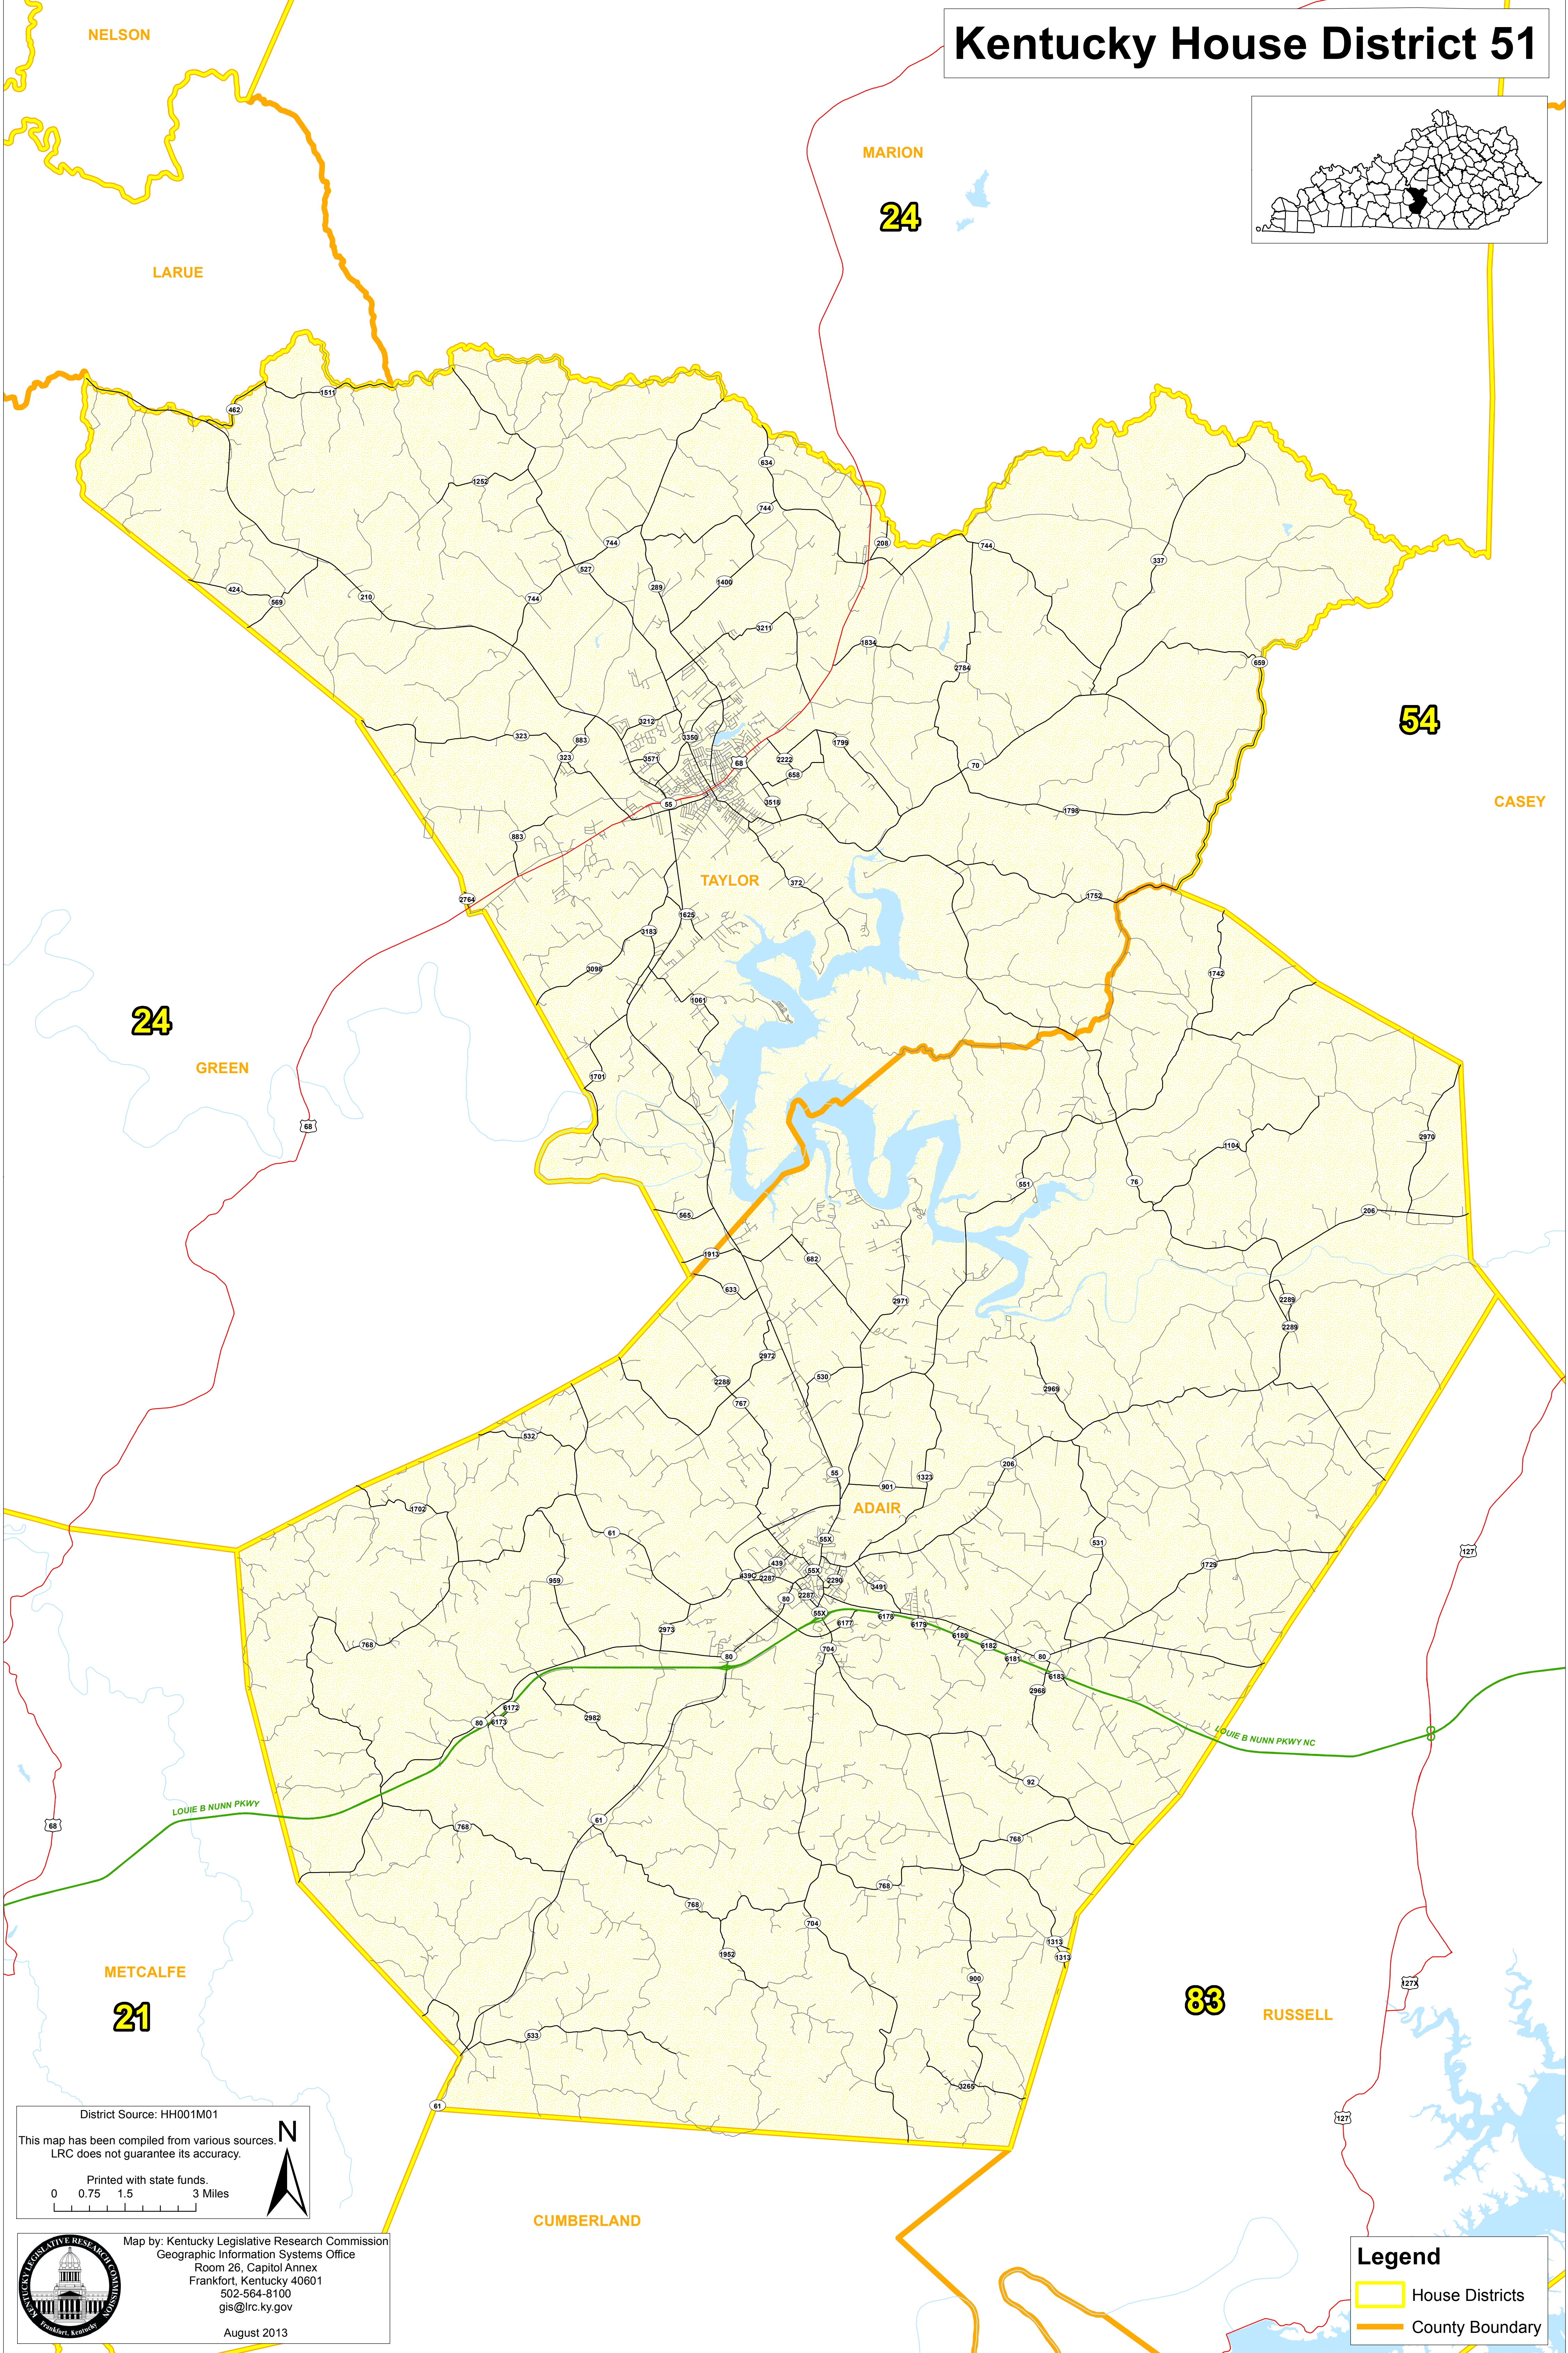

Kentucky House District 51

District Source: HH001M01
This map has been compiled from various sources.
LRC does not guarantee its accuracy.
Printed with state funds.
0 0.75 1.5 3 Miles

Map by: Kentucky Legislative Research Commission
Geographic Information Systems Office
Room 26, Capitol Annex
Frankfort, Kentucky 40601
502-564-8100
gis@lrc.ky.gov
August 2013

Legend

- House Districts
- County Boundary