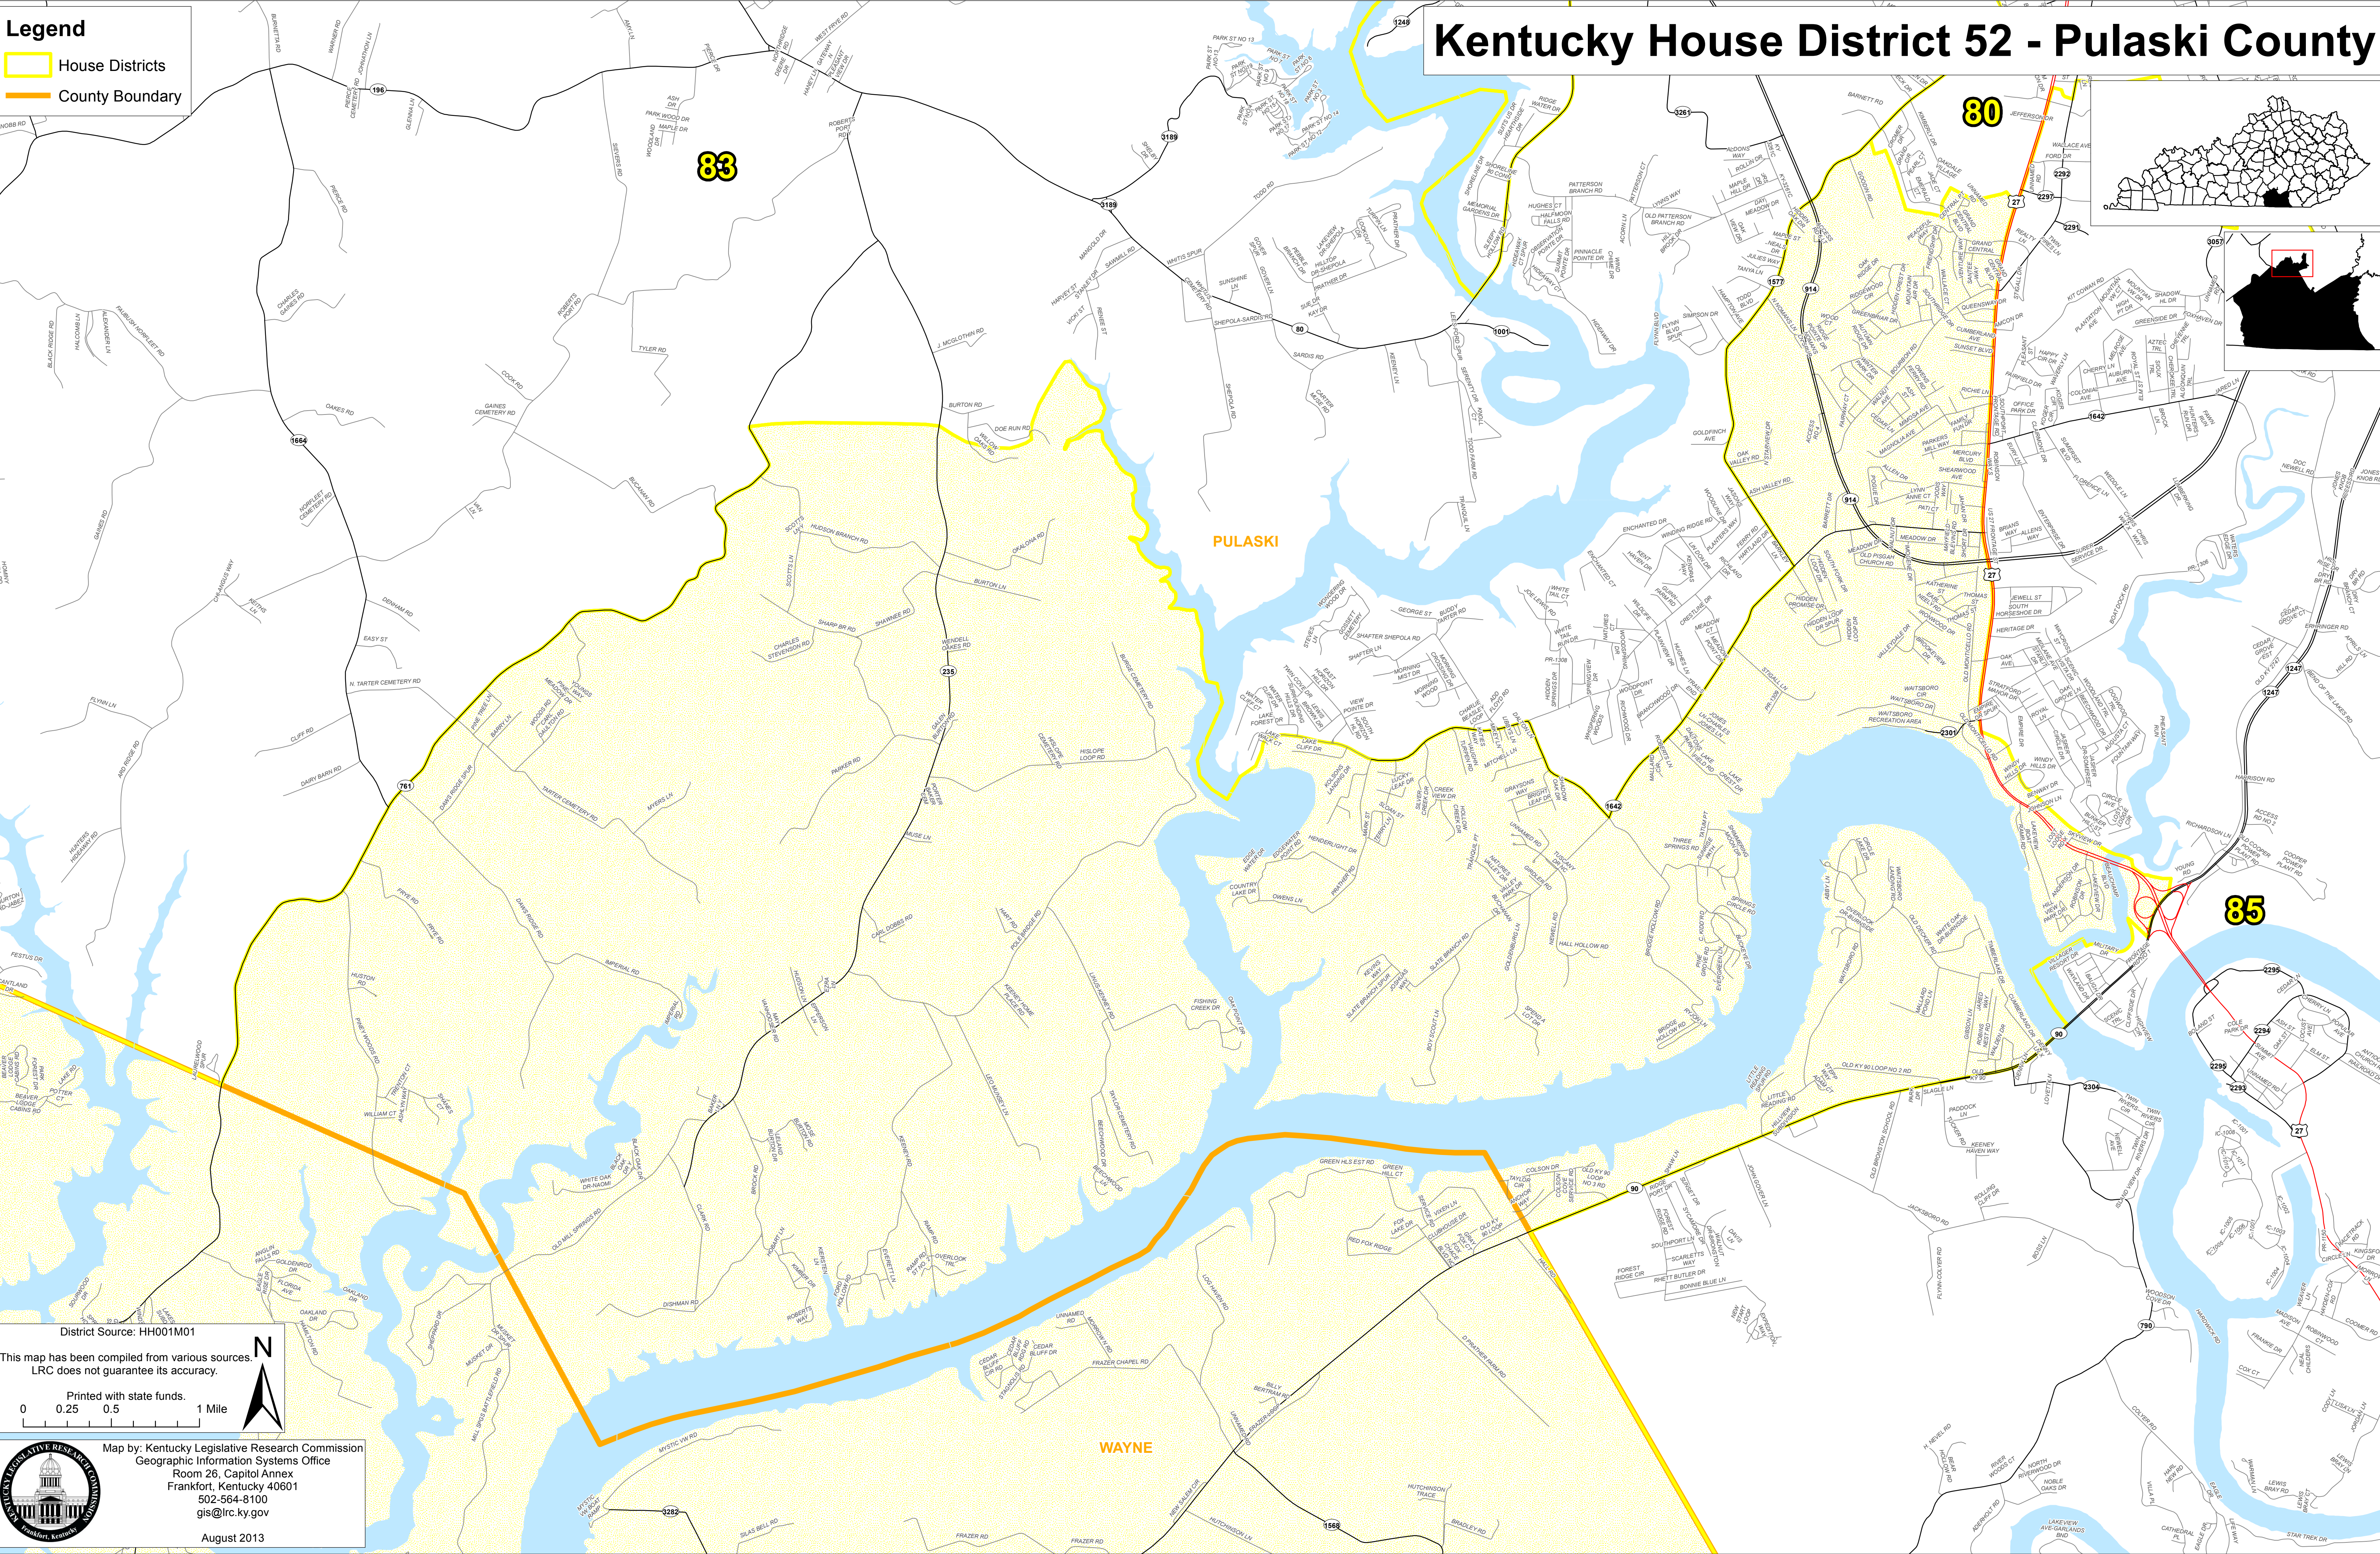

Kentucky House District 52 - Pulaski County

Legend

- House Districts
- County Boundary

District Source: HH001M01

This map has been compiled from various sources. LRC does not guarantee its accuracy.

Printed with state funds.

0 0.25 0.5 1 Mile

Map by: Kentucky Legislative Research Commission
Geographic Information Systems Office
Room 26, Capitol Annex
Frankfort, Kentucky 40601
502-564-8100
gis@lrc.ky.gov

August 2013