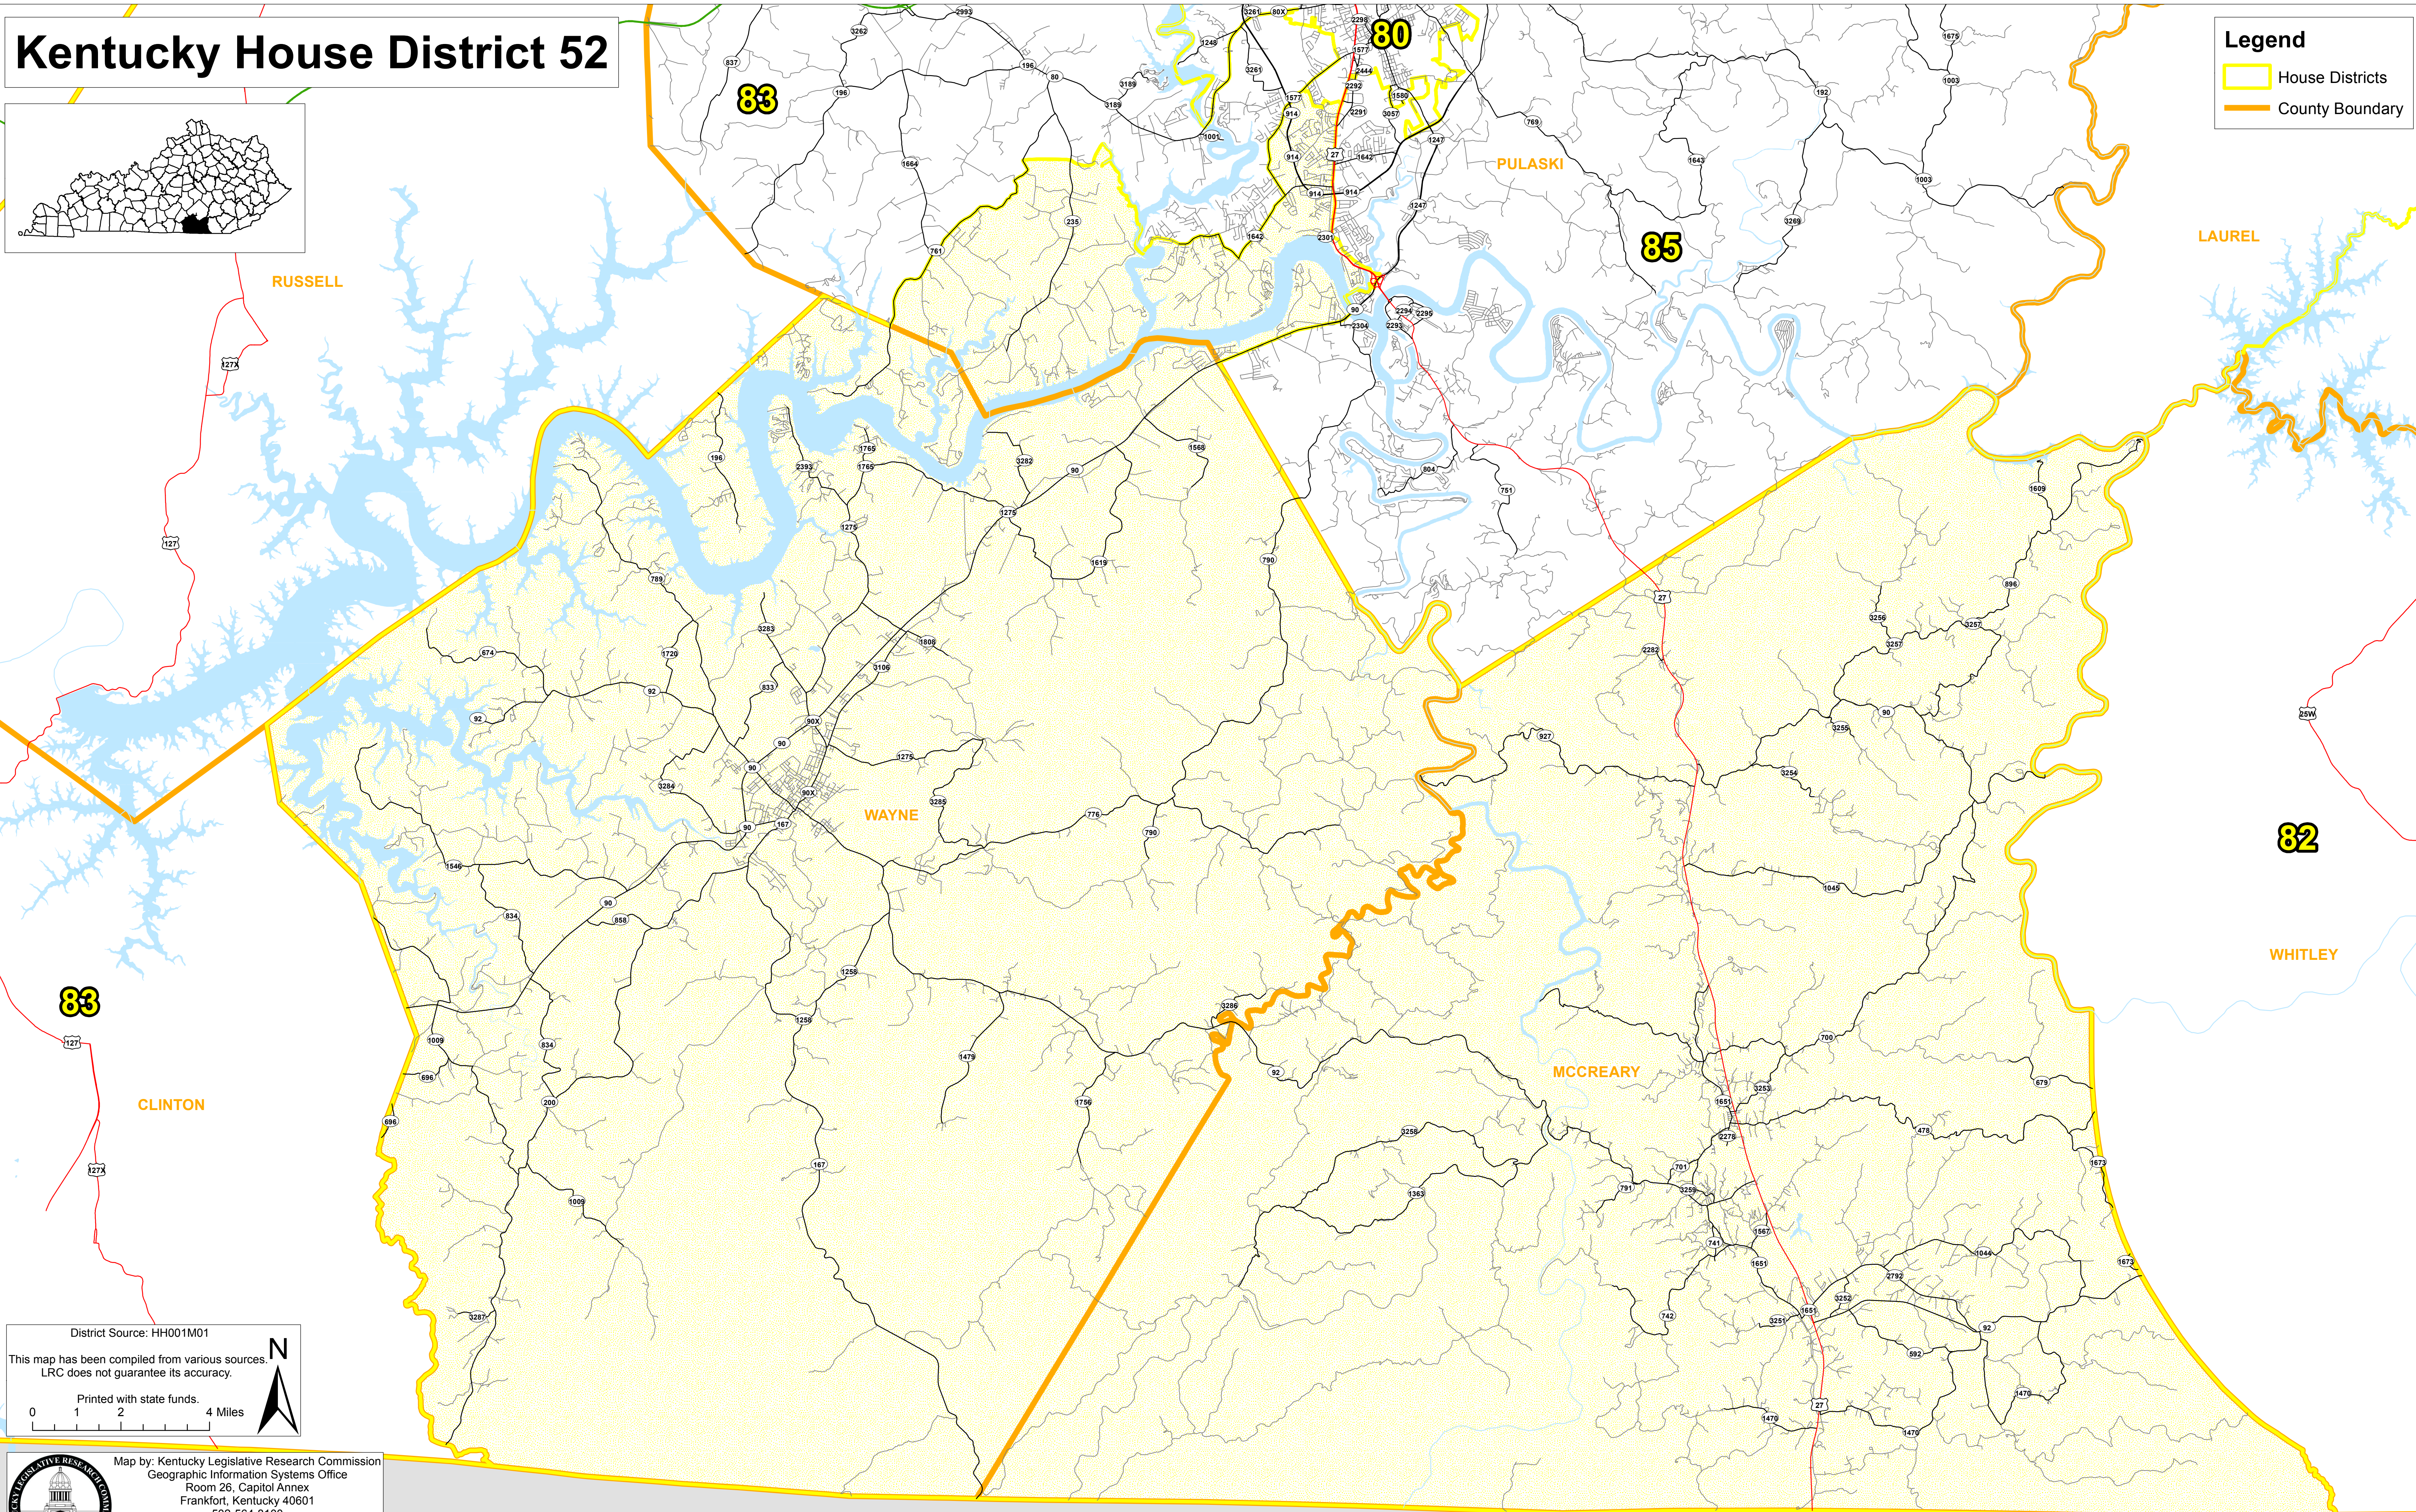

Kentucky House District 52

Legend

- House Districts
- County Boundary

District Source: HH001M01

This map has been compiled from various sources.
LRC does not guarantee its accuracy.

Printed with state funds.

0 1 2 4 Miles

Map by: Kentucky Legislative Research Commission
Geographic Information Systems Office
Room 26, Capitol Annex
Frankfort, Kentucky 40601
502-564-8100
gis@lrc.ky.gov

August 2013