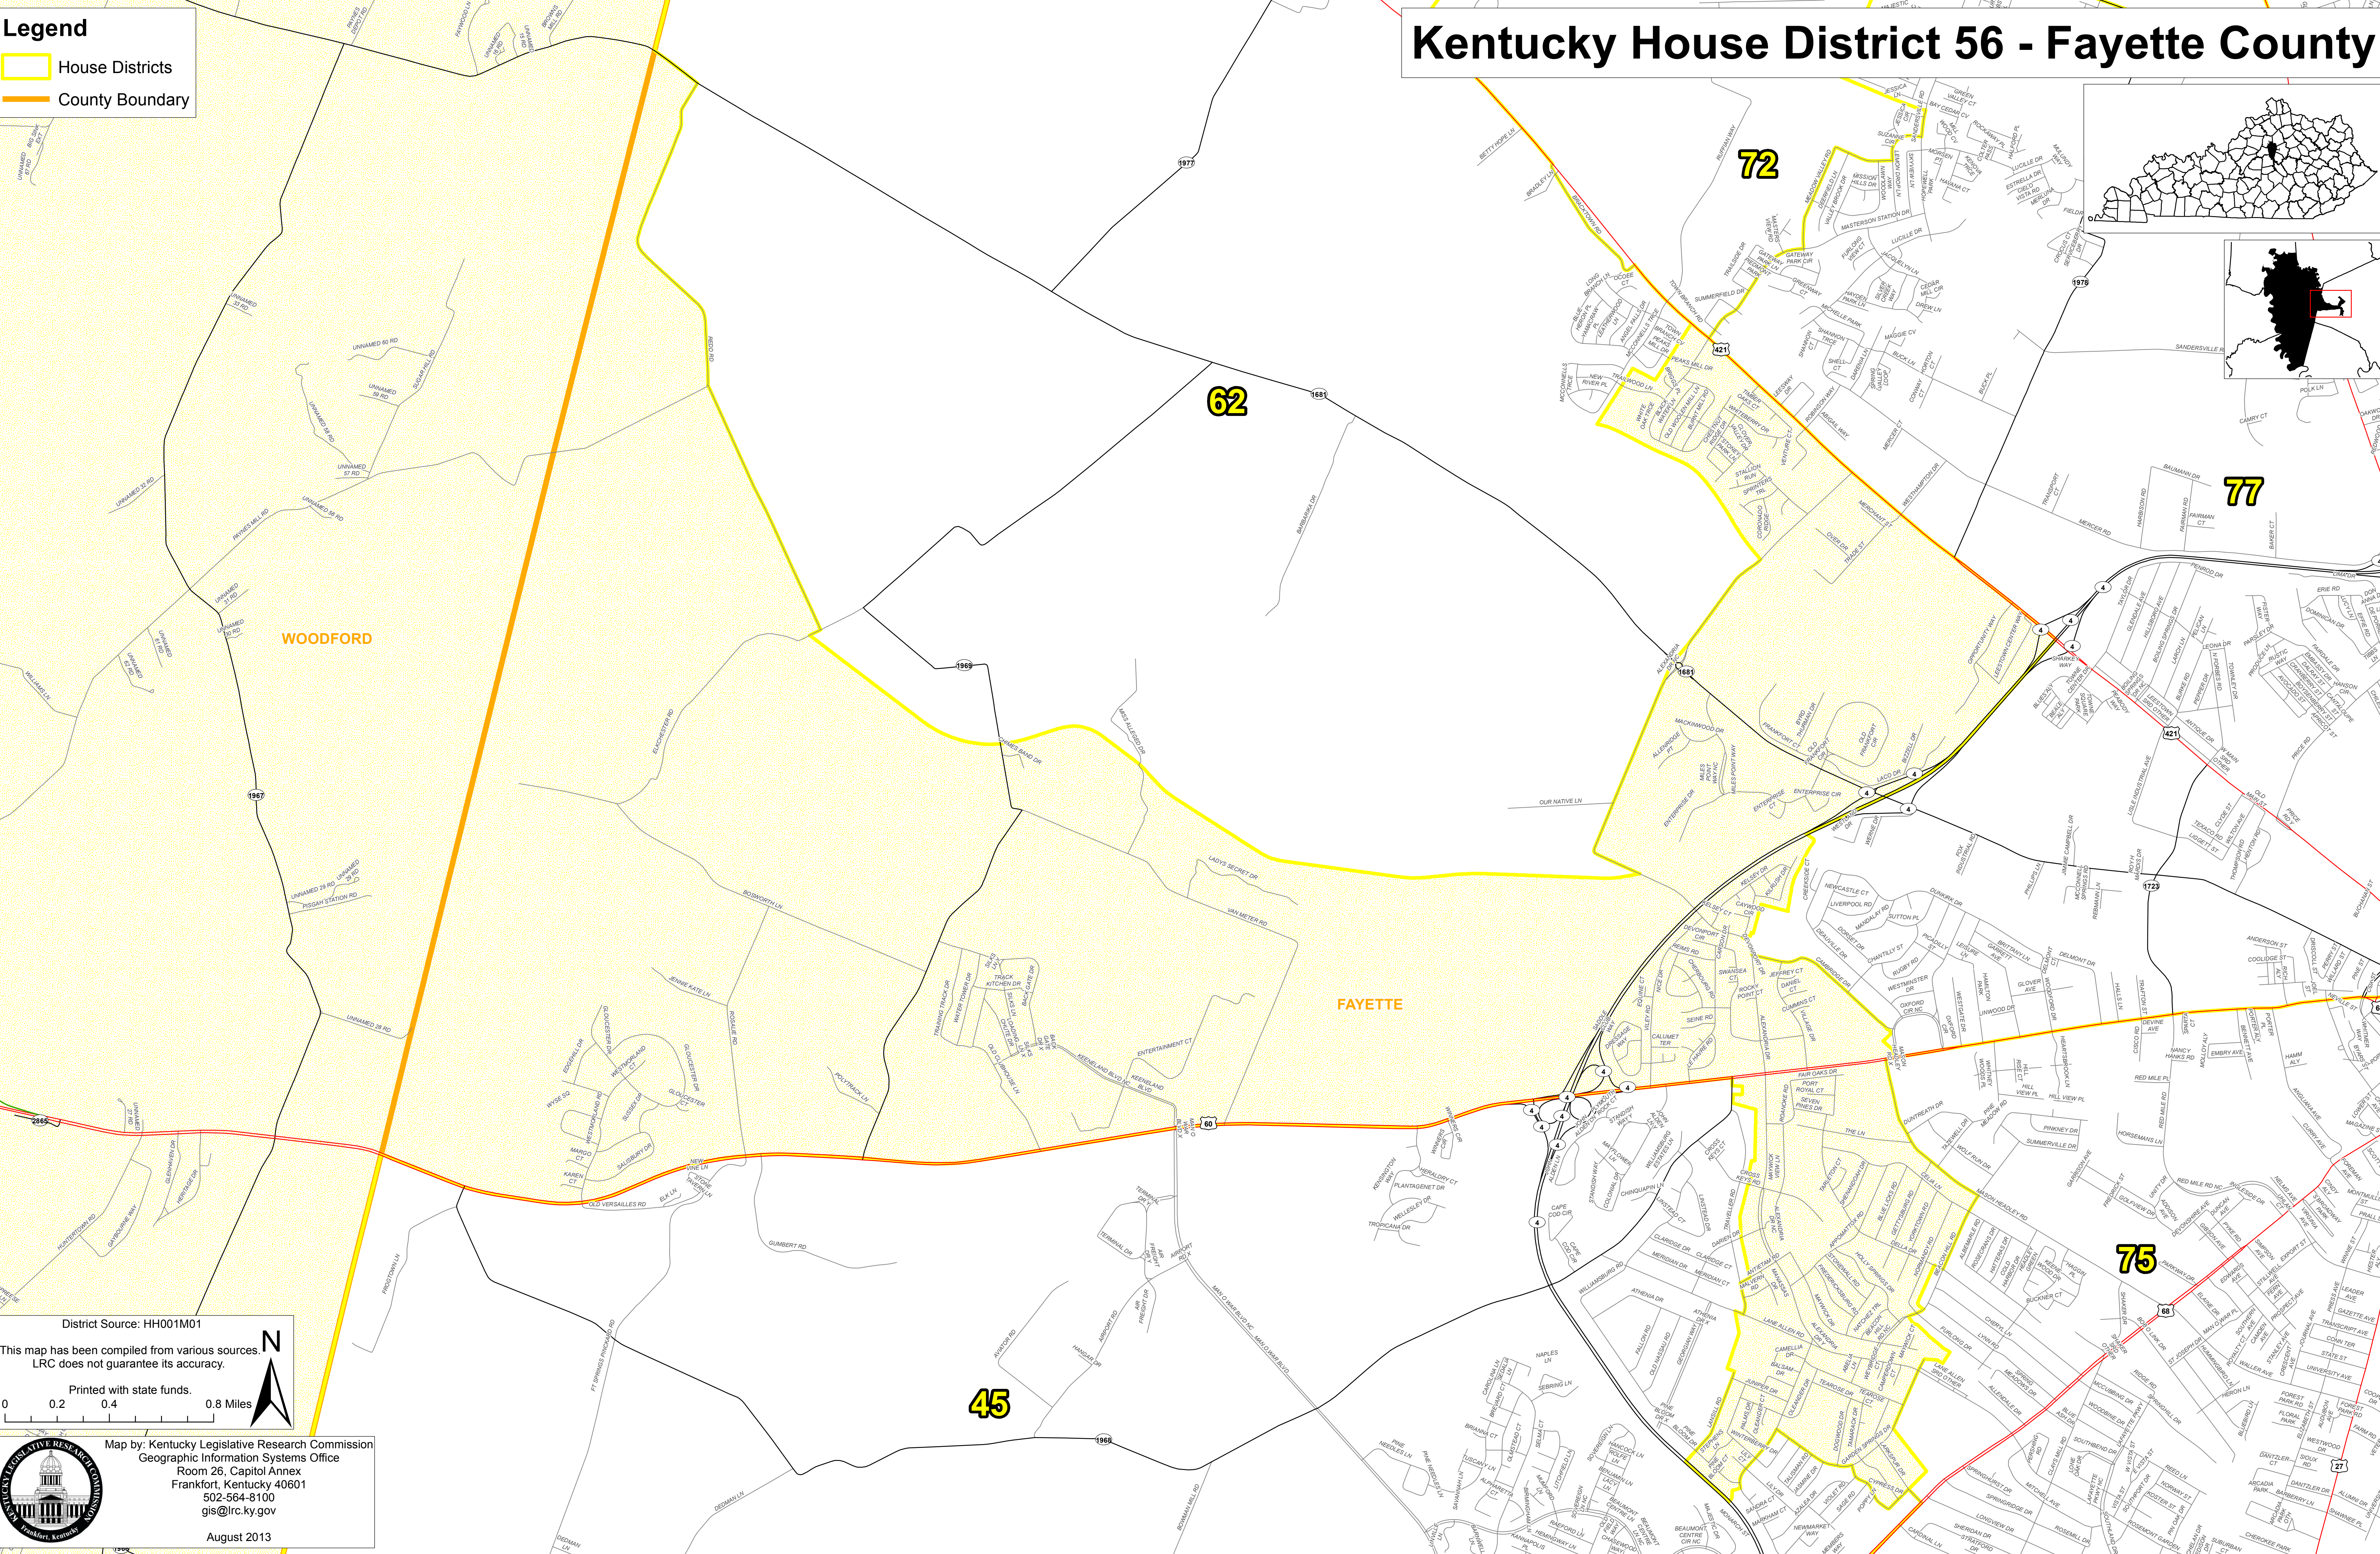

Kentucky House District 56 - Fayette County

Legend

- House Districts
- County Boundary

District Source: HH001M01

This map has been compiled from various sources. LRC does not guarantee its accuracy.

Printed with state funds.

0 0.2 0.4 0.8 Miles

Map by: Kentucky Legislative Research Commission
Geographic Information Systems Office
Room 26, Capitol Annex
Frankfort, Kentucky 40601
502-564-8100
gis@lrc.ky.gov

August 2013