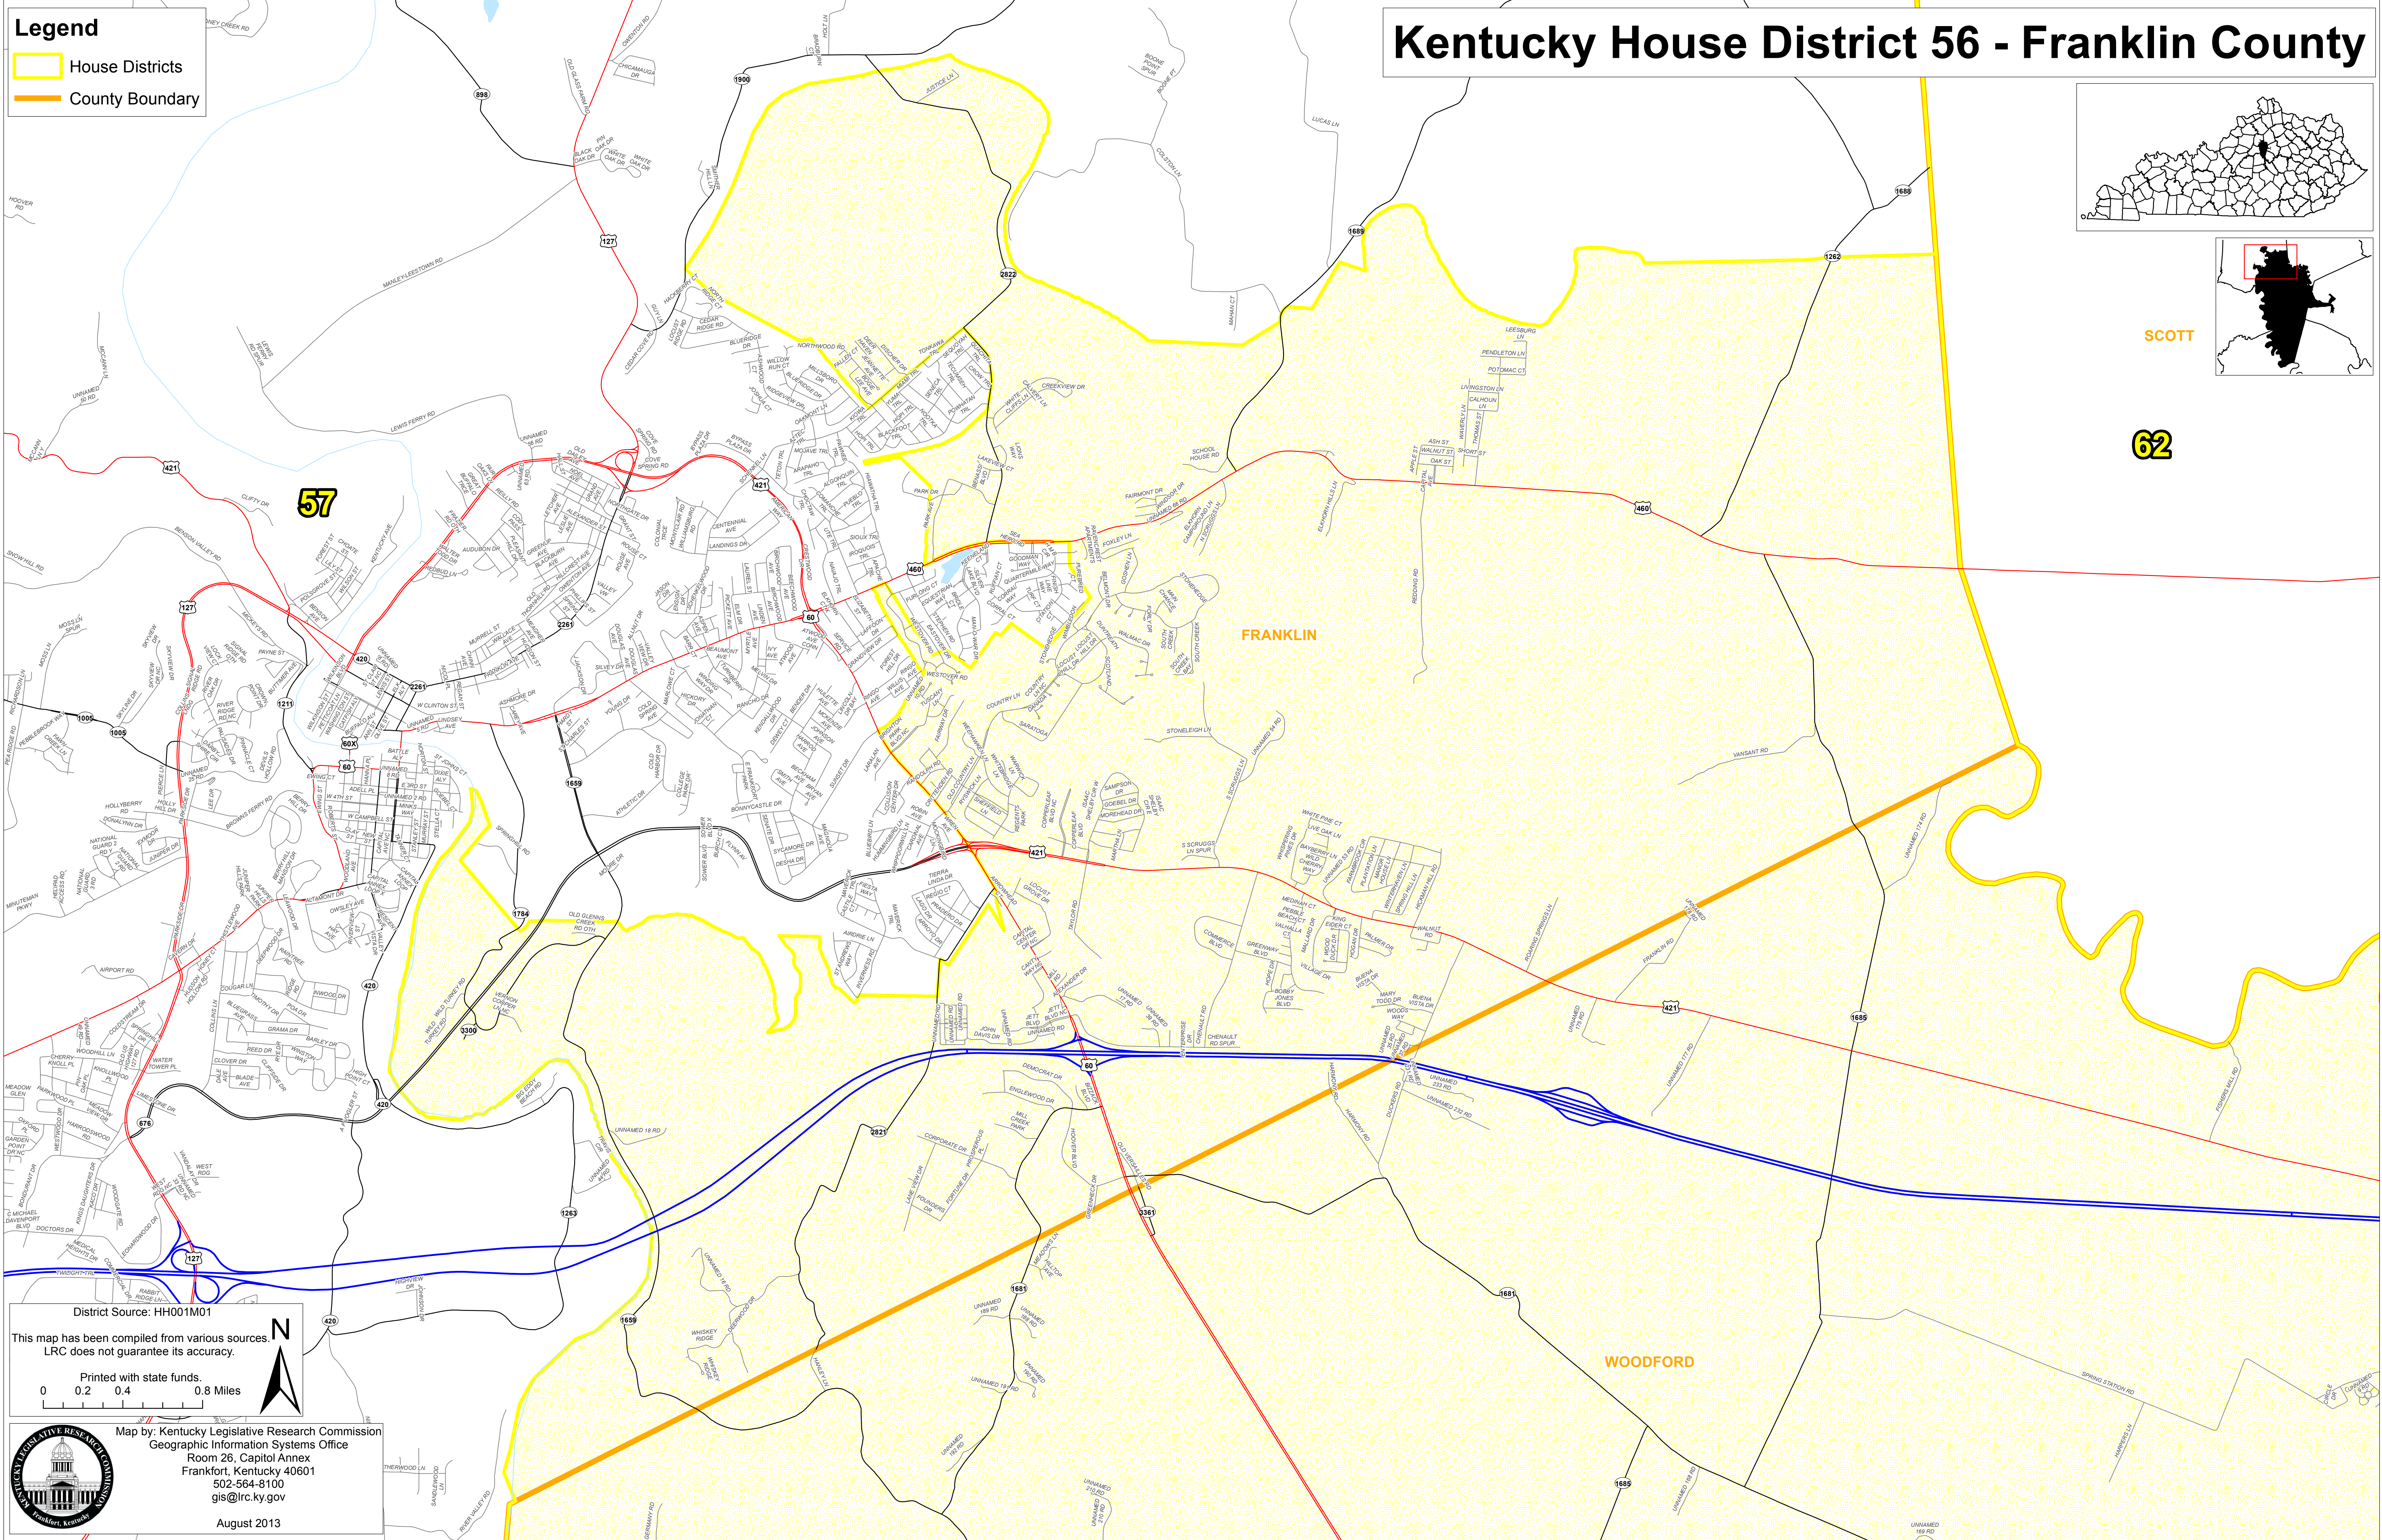

Legend

-  House Districts
-  County Boundary

Kentucky House District 56 - Franklin County

SCOTT

62

District Source: HH001M01
 This map has been compiled from various sources. LRC does not guarantee its accuracy.
 Printed with state funds.
 0 0.2 0.4 0.8 Miles

Map by: Kentucky Legislative Research Commission
 Geographic Information Systems Office
 Room 26, Capitol Annex
 Frankfort, Kentucky 40601
 502-564-8100
 gis@rc.ky.gov
 August 2013